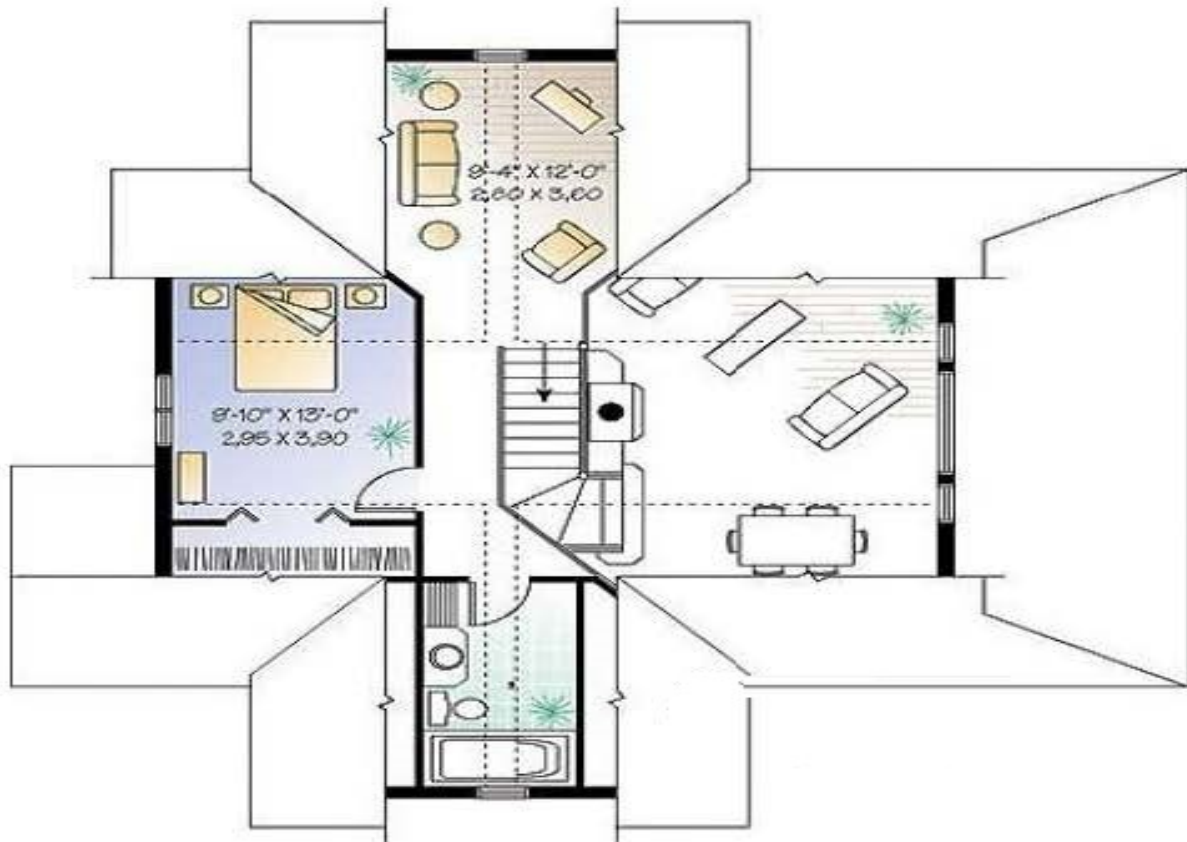

Price Example

Prefab houses

Construction Space: 160 SQM

Terrace: 25 SQM

Width 12M Depth 9.6M

Distribution of the House: 2 Floors.

Ground Floor: Entry Hall, Foyer, Living Room, Dining Room, Kitchen, Storage, Bathroom, Toilet, Master Bedroom, Corridor.

First Floor: 2 Bedrooms, Bathroom.

Specification of the House: Turn Key House Fully Finished with All Equipment.

Attachment 1 Conception Drawings

Front Elevation

Floor Plans

Attachment 2 Optional Finish Specifications
Dining Room

Kitchen

Living Room

Bedroom

Attachment 3: Technical Standards

Thickness of the Wall and Roof Panel: about 220 mm.

Wood Siding 18mm + Air Space 18mm + Waterproof Membrane + OSB 12mm + Wood Support 140mm + Insulation 180mm + PE Vapor Barrier + OSB 12mm + Gypsum Board 12mm

Materials:

Roof Trusses: SPF dimension lumber, No.2 ; 38×89mm , 38×140mm , 38×184mm , 38×234mm , 38×286mm

Floor Trusses: SPF dimension lumber, No.2; 38×89mm 234mm; Truss spacing: 406mm; More Vertical Web required