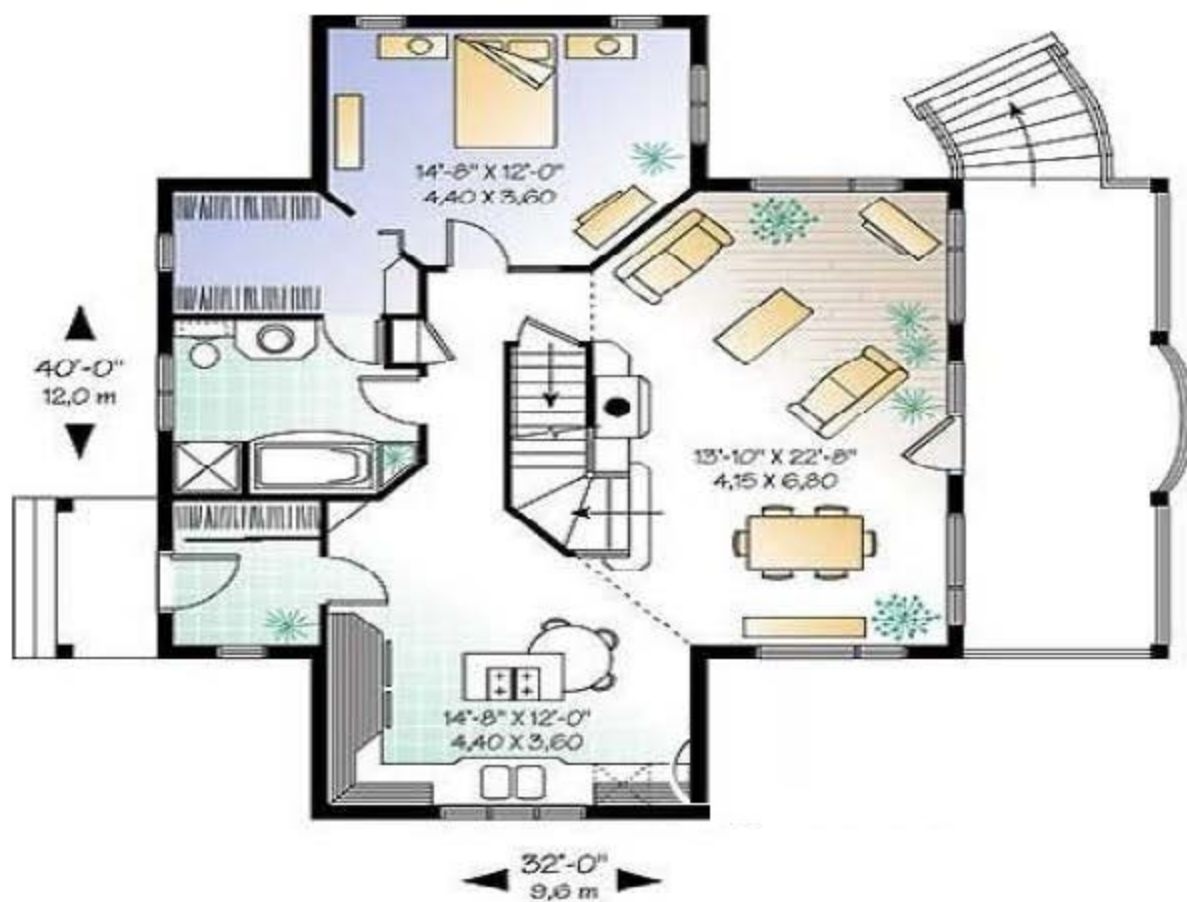

Price Example

Prefab houses

Construction Space: 160 SQM

Terrace: 25 SQM

Width 12M Depth 9.6M

Distribution of the House: 2 Floors.

Ground Floor: Entry Hall, Foyer, Living Room, Dining Room, Kitchen, Storage, Bathroom, Toilet, Master Bedroom, Corridor.

First Floor: 2 Bedrooms, Bathroom.

Specification of the House: Turn Key House Fully Finished with All Equipment.

Attachment 1 Conception Drawings

Front Elevation

Floor Plans

Attachment 2 Optional Finish Specifications
Dining Room

Kitchen

Living Room

Bedroom

Attachment 3: Technical Standards

Thickness of the Wall and Roof Panel: about 220 mm.

Wood Siding 18mm + Air Space 18mm + Waterproof Membrane + OSB 12mm + Wood Support 140mm + Insulation 180mm + PE Vapor Barrier + OSB 12mm + Gypsum Board 12mm

Materials:

Roof Trusses: SPF dimension lumber, No.2 ; 38×89mm , 38×140mm , 38×184mm , 38×234mm , 38×286mm

Floor Trusses: SPF dimension lumber, No.2; 38×89mm 234mm; Truss spacing: 406mm; More Vertical Web required