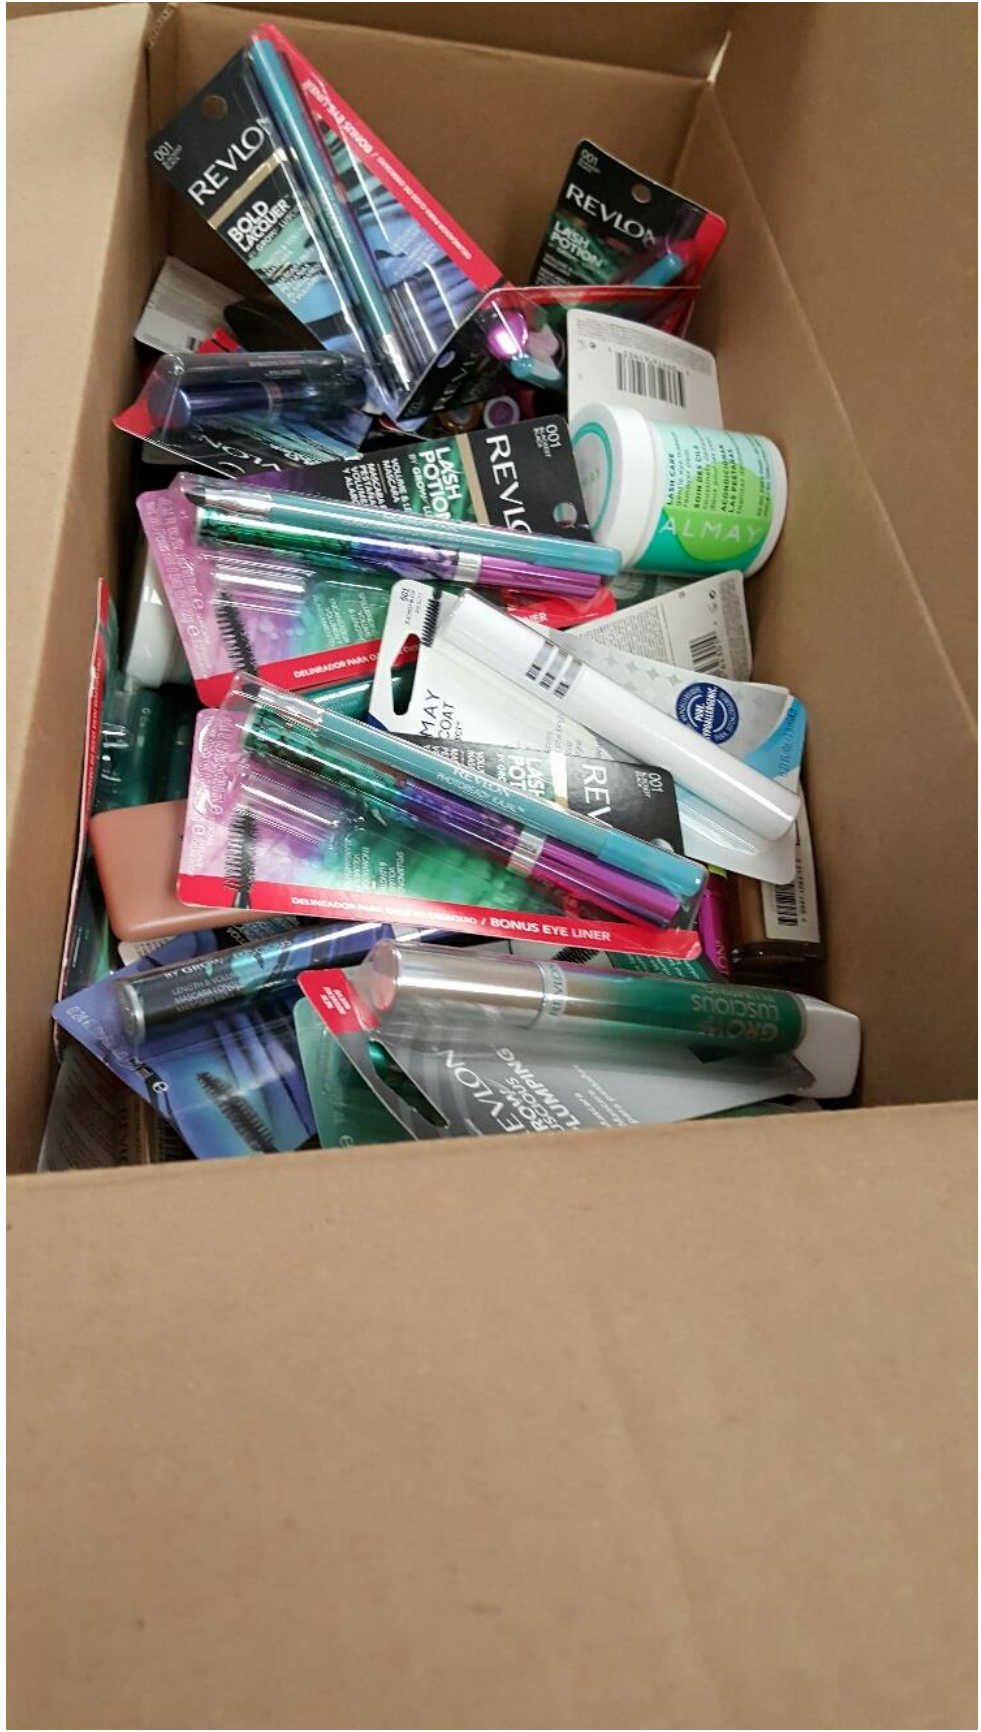

**L.A. COLORS babyPOP!**  
MINI LIPGLOSS SET

APPLICATION: STARTING AT CENTER OF LIPS, APPLY COLOR IN A SIDE-TO-SIDE MOTION TO UPPER AND LOWER LIPS.

LIPGLOSS / BRILLANT À LÈVRES / BRILLÉ DE LÈVRES

INGREDIENTS / INGRÉDIENTS : MINERAL OIL / PAVANERUM LIQUIDUM, ETHYLHEXYL PALMATE, HYDROGENATED STYRENE/ISOPRENE COPOLYMER, POLYBUTYLENE GLYCOL DIMETHYL SILYLATE, SORBICIAN, SESQUILOLEATE, METHYLPARABEN, PROPYL PARABEN, FRAGRANCE (PARFUM). MAY CONTAIN / PEUT CONTENIR (CF 31): TITANIUM DIOXIDE (CI 77891), RED 7 (CI 15850), BLUE 1 LAKE (CI 42090), IRIDIUM OXIDE (CI 77841), RED 27 (CI 45410), RED 27 (CI 45380), RED 30 LAKE (CI 15140).

REVLON  
PHOTO READY  
MASCARA  
3-D VOLUME

REVLON  
NARY NAKED  
060  
DARK  
TAN

REVLON  
NARY NAKED  
003  
TAN  
0997-085-04  
8

ALMAY  
one coat triple effect  
0.27 Fl. Oz./7.9 mL e

REVLON  
GROW LUSCIOUS  
MASCARA  
PHOTO READY MASCARA  
BONUS EYE LINER