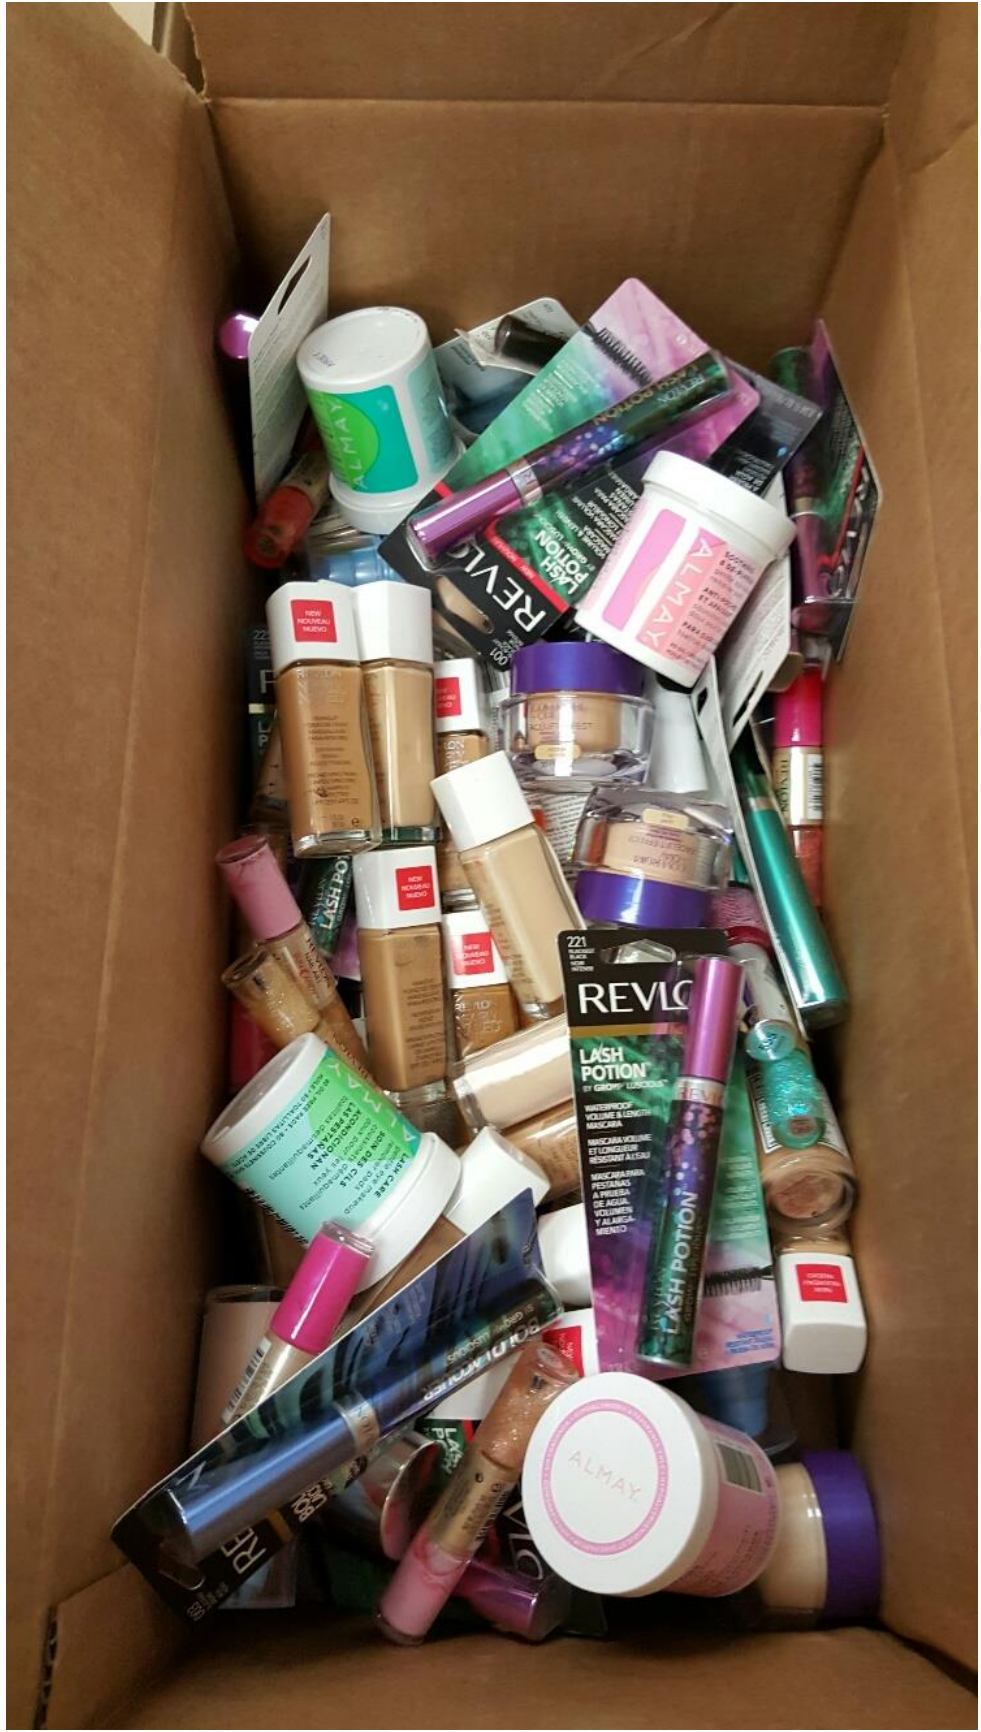

**L.A. COLORS babyPOP!**  
MINI LIPGLOSS SET

APPLICATION: STARTING AT CENTER OF LIPS, APPLY COLOR IN A SIDE-TO-SIDE MOTION TO UPPER AND LOWER LIPS.

LIPGLOSS / BRILLANT À LÈVRES / BRILLÉ DE LÈVRES

INGREDIENTS / INGRÉDIENTS : MINERAL OIL / PAVANERUM LIQUIDUM, ETHYLHEXYL PALMATE, HYDROGENATED STYRENE/ISOPRENE COPOLYMER, POLYBUTYLENE GLYCOL DIMETHYL SILYLATE, SORBICIAN, SESQUILOLEATE, METHYLPARABEN, PROPYL PARABEN, FRAGRANCE (PARFUM). MAY CONTAIN / PEUT CONTENIR (CF 31): TITANIUM DIOXIDE (CI 77891), RED 7 (CI 15850), BLUE 1 LAKE (CI 42090), IRIDIUM OXIDE (CI 77841), RED 27 (CI 45410), RED 27 (CI 45380), RED 30 LAKE (CI 15140).

**GEOMETRIC MANIA**

15pc NAIL GUIDE STRIPS

**L.A. COLORS**

NAIL DESIGNS  
**HOW-TO**

**Gillette**  
**Fusion**  
**PROGLIDE**

**\$20**  
VALUE

**Gillette**  
**Fusion**  
**PROGLIDE**  
**SENSITIVE**  
**GEL**  
**2-1**