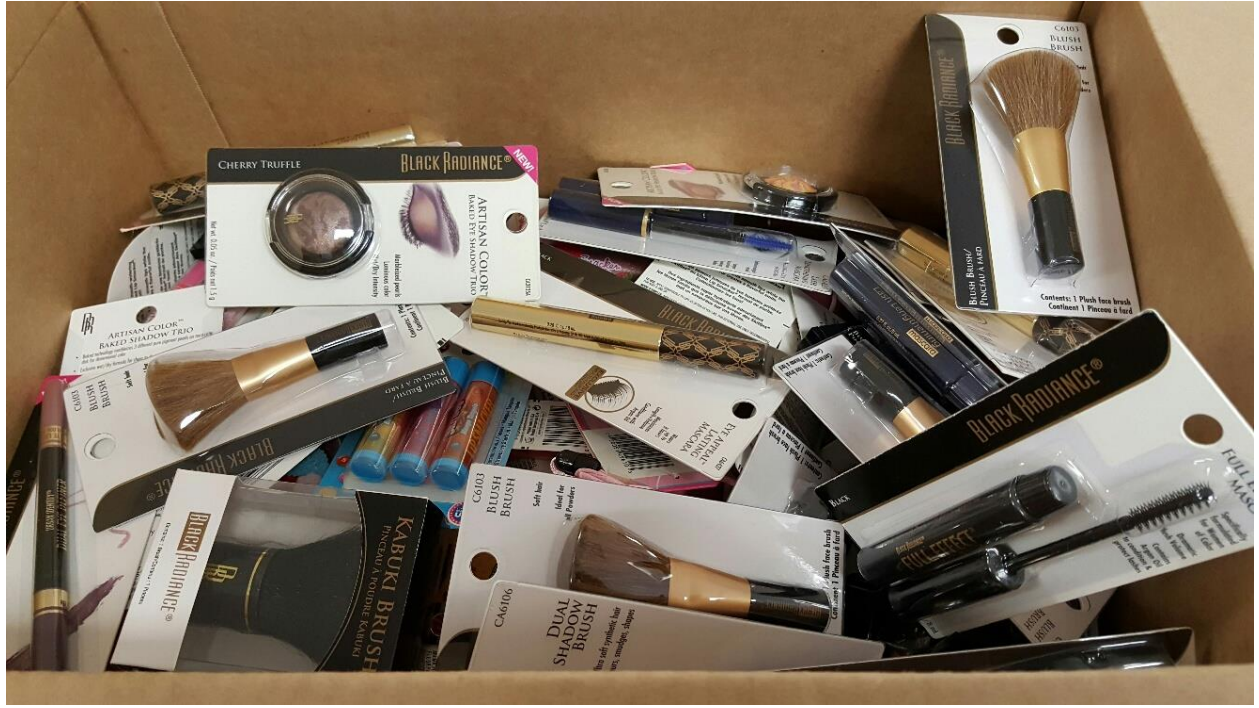

**L.A. COLORS babyPOP!**  
MINI LIPGLOSS SET

APPLICATION: STARTING AT CENTER OF LIPS, APPLY COLOR IN A SIDE-TO-SIDE MOTION TO UPPER AND LOWER LIPS.

LIPGLOSS / BRILLANT À LÈVRES / BRILLÉ DE LÈVRES

INGREDIENTS / INGRÉDIENTS : MINERAL OIL / PAVANERUM LIQUIDUM, ETHYLHEXYL PALMATE, HYDROGENATED STYRENE/ISOPRENE COPOLYMER, POLYBUTYLENE GLYCOL DIMETHYL SILYLATE, SORBICIAN, SESQUILOLEATE, METHYLPARABEN, PROPYL PARABEN, FRAGRANCE (PARFUM). MAY CONTAIN / PEUT CONTENIR (CF 31): TITANIUM DIOXIDE (CI 77891), RED 7 (CI 15850), BLUE 1 LAKE (CI 42090), IRIDIUM OXIDE (CI 77841), RED 27 (CI 45410), RED 27 (CI 45380), RED 30 LAKE (CI 15140).

**BONUS**  
HIGH SHINE GLOSS COAT!

**L.A. COLORS**

**LIP LUST**  
*Gloss*

INCLUDES: 7 COLOR LIPGLOSSES  
BONUS! 1 HIGH-SHINE GLOSS COAT

COSMETIC GIFT SET  
**\$ 4.99**  
VALUE  
**\$ 15.00**

**8 LIPGLOSS SET PC**  
HIGH SHINE LIPGLOSS