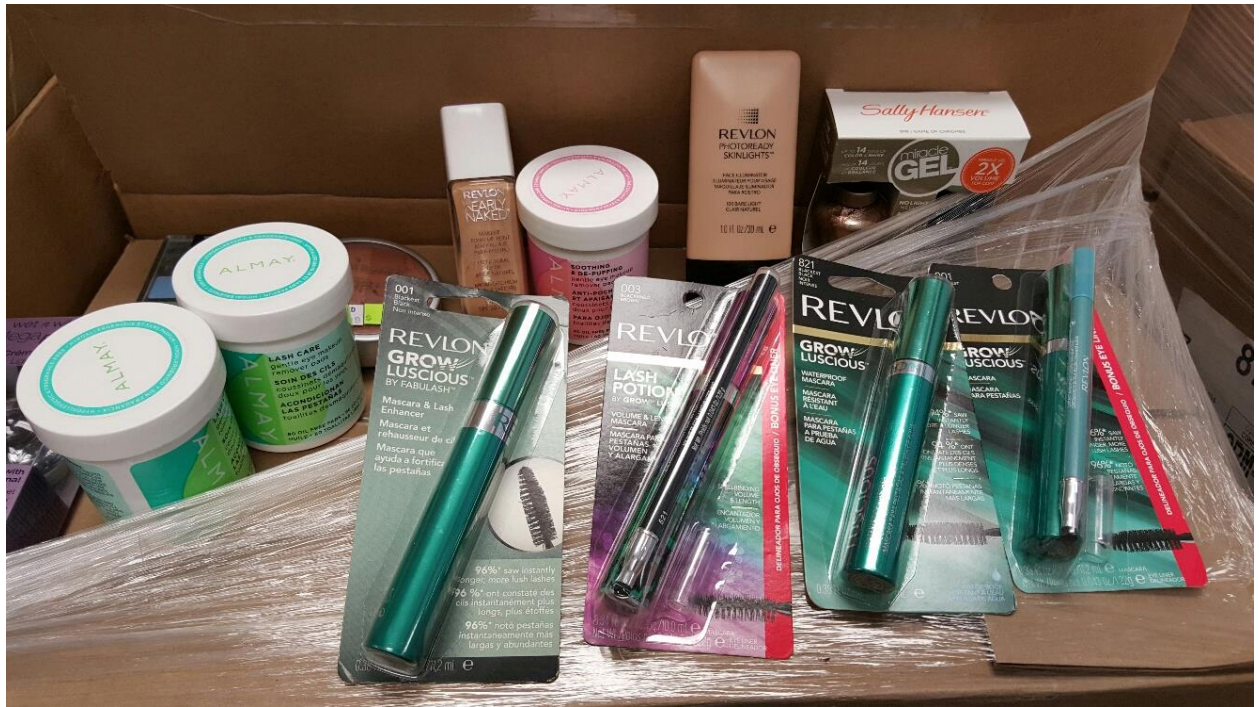

**L.A. COLORS babyPOP!**  
MINI LIPGLOSS SET

APPLICATION: STARTING AT CENTER OF LIPS, APPLY COLOR IN A SIDE-TO-SIDE MOTION TO UPPER AND LOWER LIPS.

LIPGLOSS / BRILLANT À LÈVRES / BRILLÉ DE LÈVRES

INGREDIENTS / INGRÉDIENTS : MINERAL OIL / PAVANERUM LIQUIDUM, ETHYLHEXYL PALMATE, HYDROGENATED STYRENE/ISOPRENE COPOLYMER, POLYBUTYLENE GLYCOL DIMETHYL SILYLATE, SORBICIAN, SESQUILOLEATE, METHYLPARABEN, PROPYL PARABEN, FRAGRANCE (PARFUM). MAY CONTAIN / PEUT CONTENIR (CF 31): TITANIUM DIOXIDE (CI 77891), RED 7 (CI 15850), BLUE 1 LAKE (CI 42090), IRIDIUM OXIDE (CI 77841), RED 27 (CI 45410), RED 27 (CI 45380), RED 30 LAKE (CI 15140).

**BONUS**  
HIGH SHINE GLOSS COAT!

**L.A. COLORS**

**LIP LUST**  
*Gloss*

INCLUDES: 7 COLOR LIPGLOSSES  
BONUS! 1 HIGH-SHINE GLOSS COAT

COSMETIC GIFT SET  
**\$ 4.99**  
VALUE  
**\$ 15.00**

**8 LIPGLOSS SET PC**  
HIGH SHINE LIPGLOSS