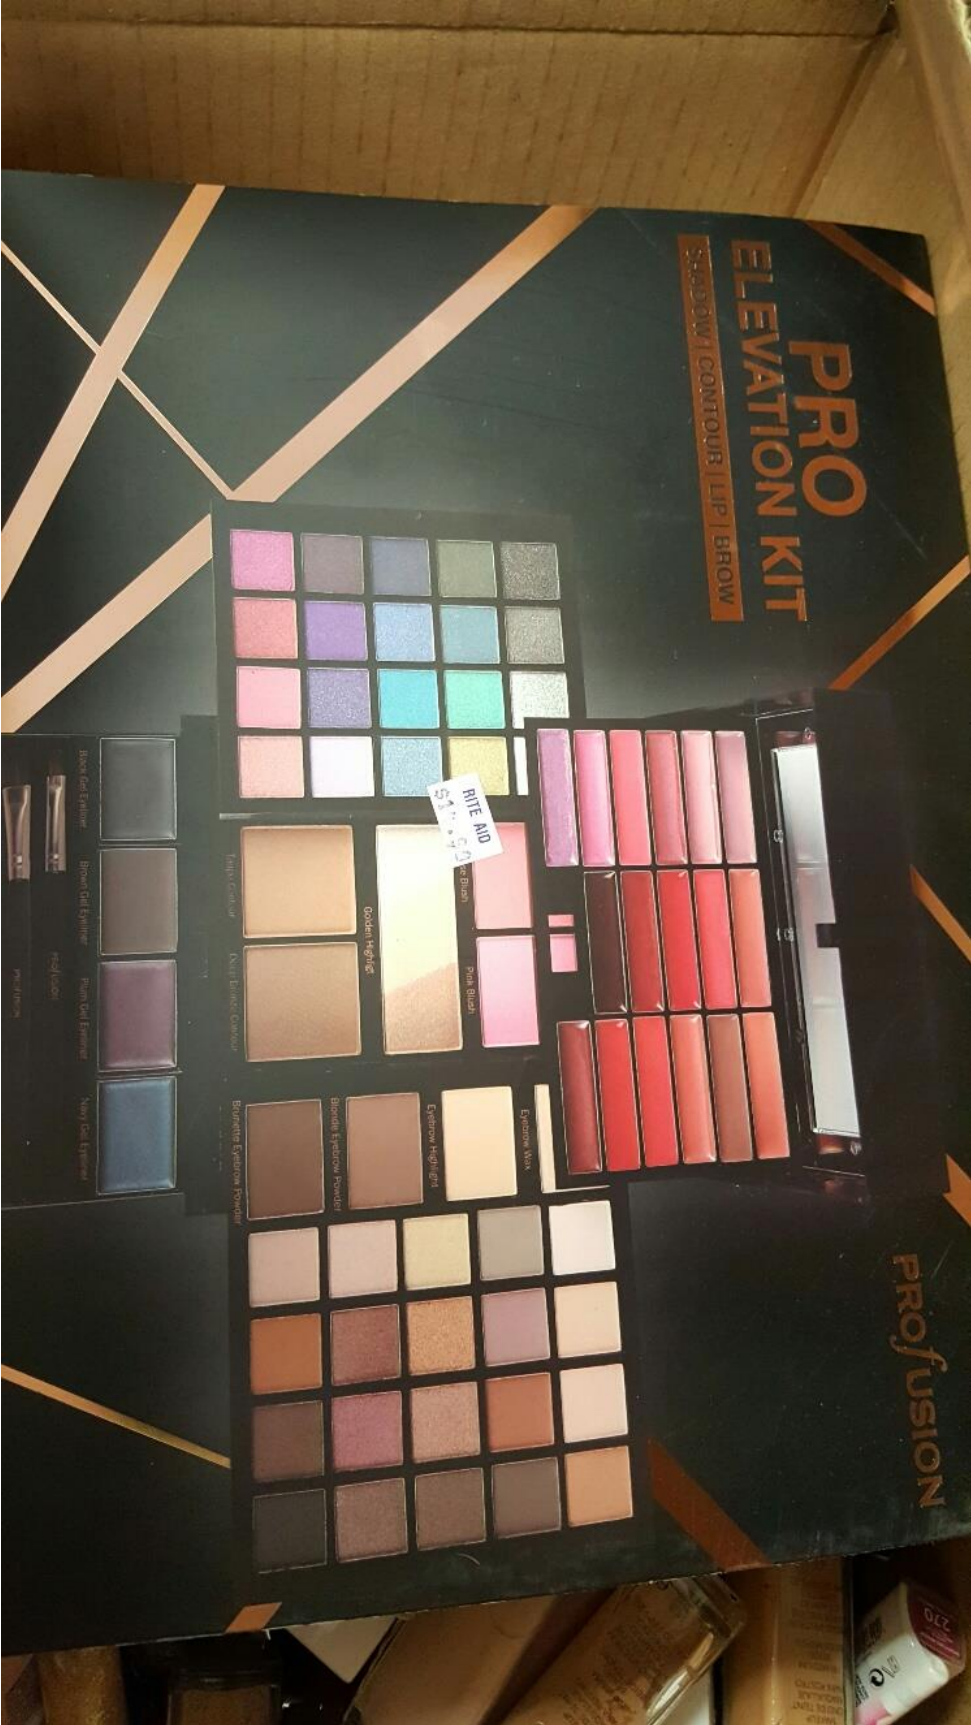

PRO
ELEVATION KIT
SHADOW | CONTOUR | LIP | BROW

Profusion

RTE NO
$17.99

Brown Eye Eyeshadow
Bronze Eye Eyeshadow
Purple Eye Eyeshadow
Blue Eye Eyeshadow
Pink Eye Eyeshadow
Red Eye Eyeshadow
Orange Eye Eyeshadow
Yellow Eye Eyeshadow
Green Eye Eyeshadow
Purple Eye Eyeshadow
Blue Eye Eyeshadow
Pink Eye Eyeshadow
Red Eye Eyeshadow
Orange Eye Eyeshadow
Yellow Eye Eyeshadow
Green Eye Eyeshadow

Golden Highlight
Pink Blush
Bronze Blush

Eye shadow powder
Eye shadow powder
Eye shadow powder

Lightest Eye Shadow
Light Eye Shadow
Medium-Light Eye Shadow
Medium Eye Shadow
Medium-Dark Eye Shadow
Dark Eye Shadow
Darkest Eye Shadow
Lightest Eye Shadow
Light Eye Shadow
Medium-Light Eye Shadow
Medium Eye Shadow
Medium-Dark Eye Shadow
Dark Eye Shadow
Darkest Eye Shadow

Lip Color 1
Lip Color 2
Lip Color 3
Lip Color 4
Lip Color 5
Lip Color 6
Lip Color 7
Lip Color 8
Lip Color 9
Lip Color 10
Lip Color 11
Lip Color 12