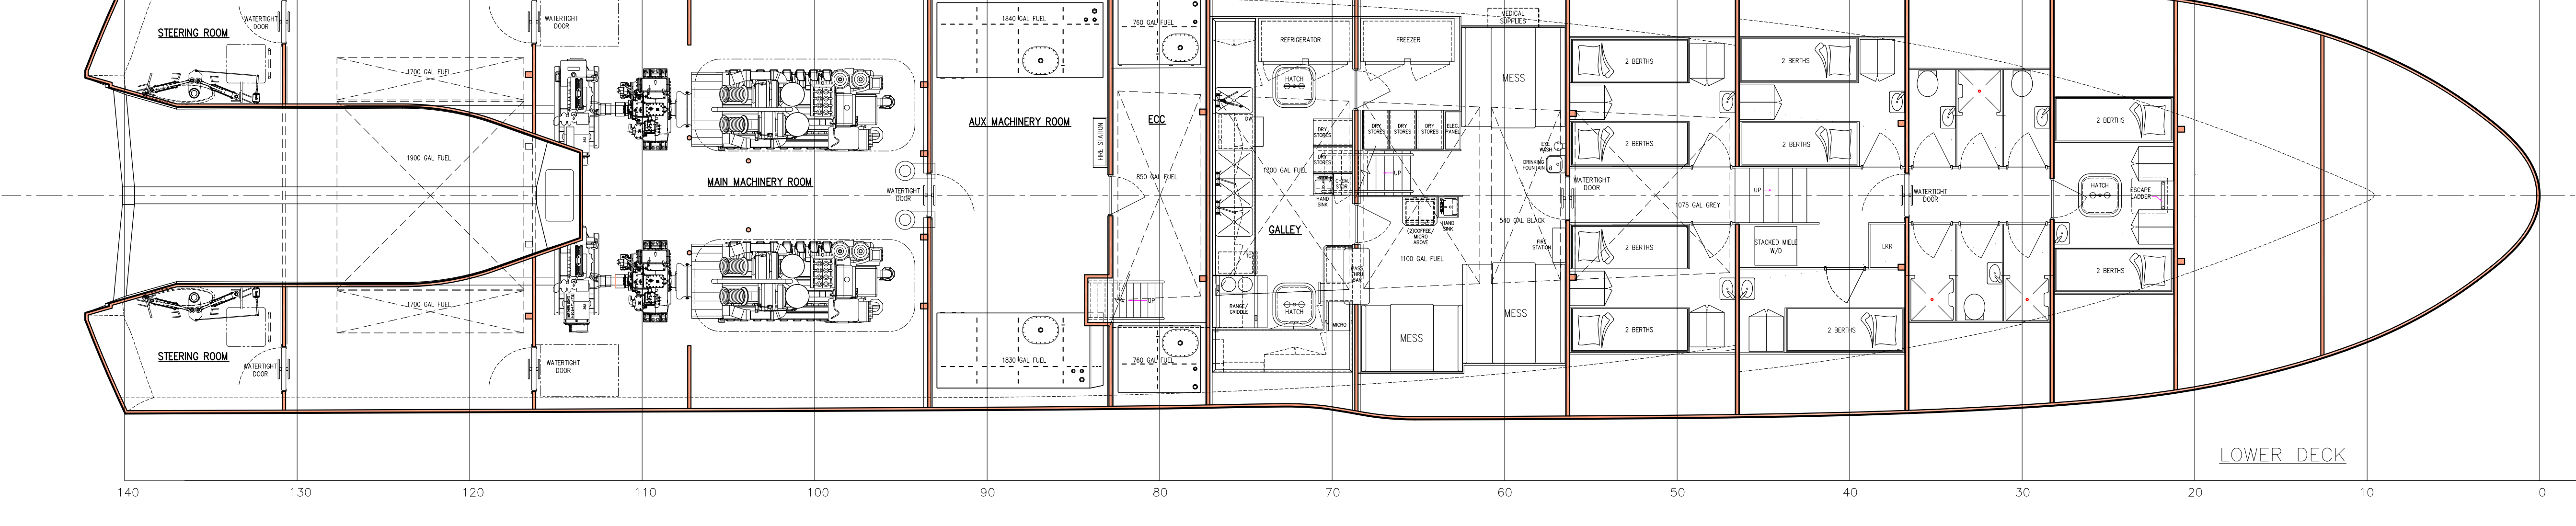

GLOBAL RESPONSE CUTTER GRC-43

BOAT NO.	GRC-43	CON #	-
DRAWING STATUS:	RELEASED	DRAWING NUMBER:	000003-01
PART NO.	-	DATE:	01-29-2010
DESIGN NO.	4300 - GRC	DRAN BY:	EKEDISH
GLOBAL RESPONSE CUTTER		REV	3
140'-0" X 26'-0" PATROL VESSEL		PAGE	1 OF 1
SCALE:	3/16"=1'-0"		

- 10/29/2010 dma updated maindeck layout/profile
- 03-31-10 BAK FWD 2ND LOCKER AND MID INTERIOR LOCKER
- 03-04-10 BAK UPDATED MAST
- 02-18-10 BAK MIRROR LOCK AFT STBD AND PORT BERTH
- 02-18-10 BAK NEW RELEASE