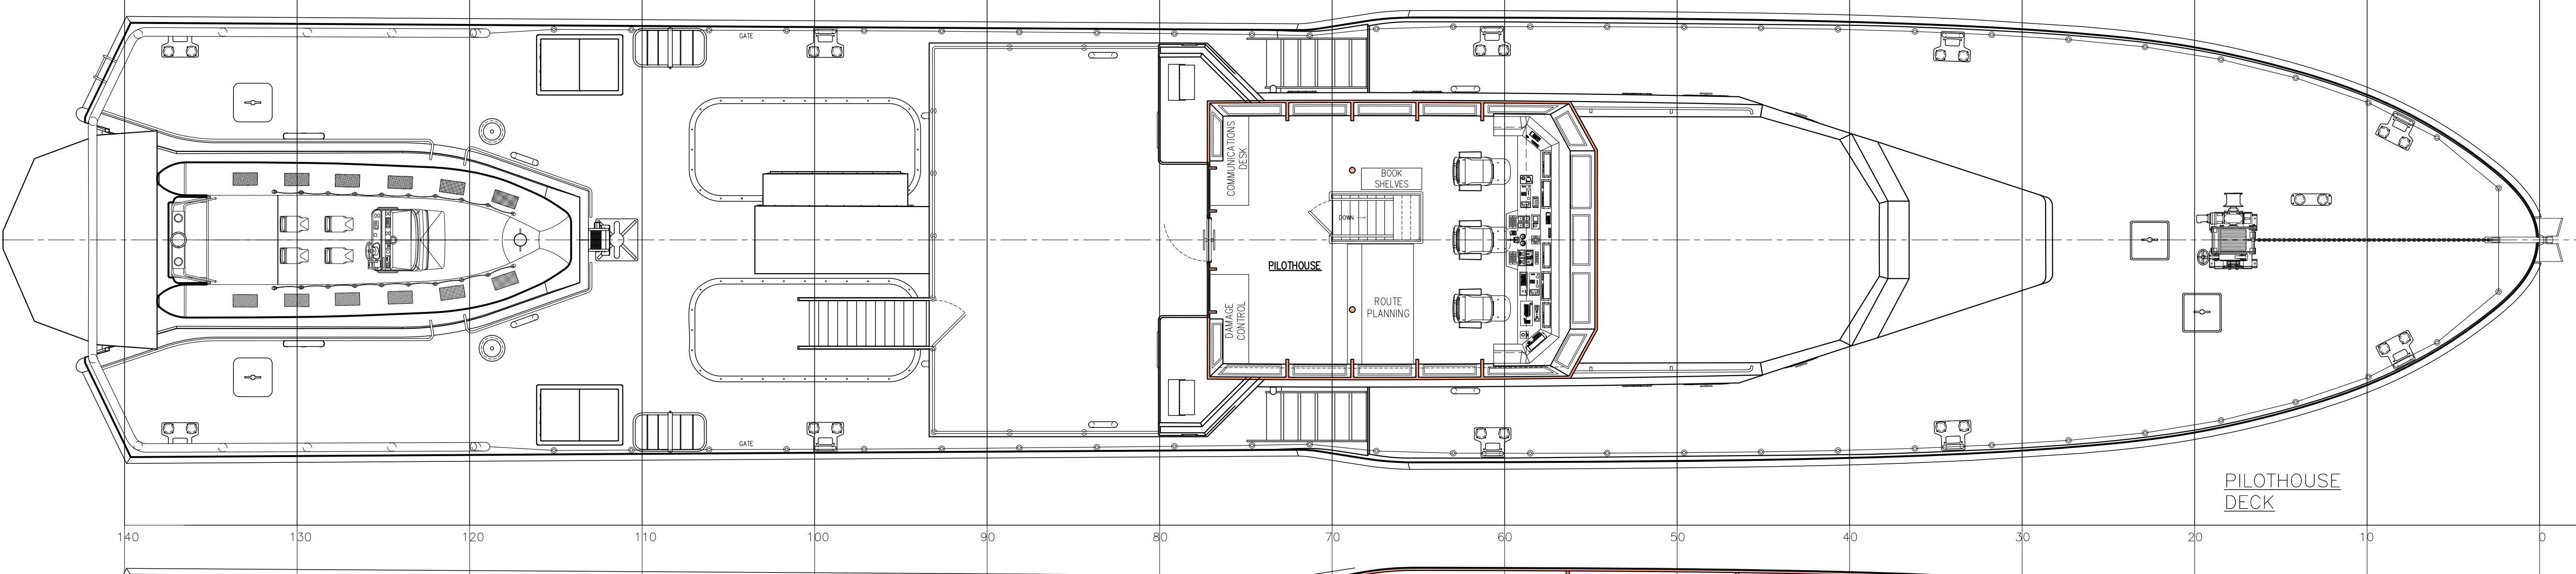

GLOBAL RESPONSE CUTTER GRC-43

BOAT NO.	GRC-43	CON #	-
DRAWING STATUS:	RELEASED	DRAWING NUMBER:	000003-01
PART NO.	-	DATE:	01-29-2010
DESIGN NO.	4300 - GRC	DRAN BY:	EKEDISH
GLOBAL RESPONSE CUTTER		REV	3
140'-0" X 26'-0" PATROL VESSEL		PAGE	1 OF 1
SCALE:	3/16"=1'-0"		

- 10/29/2010 dma updated maindeck layout/profile
- 03-31-10 BAK FWD 2ND LOCKER AND MID INTERIOR LOCKER
- 03-04-10 BAK UPDATED MAST
- 02-18-10 BAK MIRROR LOCK AFT STBD AND PORT BERTH
- 02-18-10 BAK NEW RELEASE