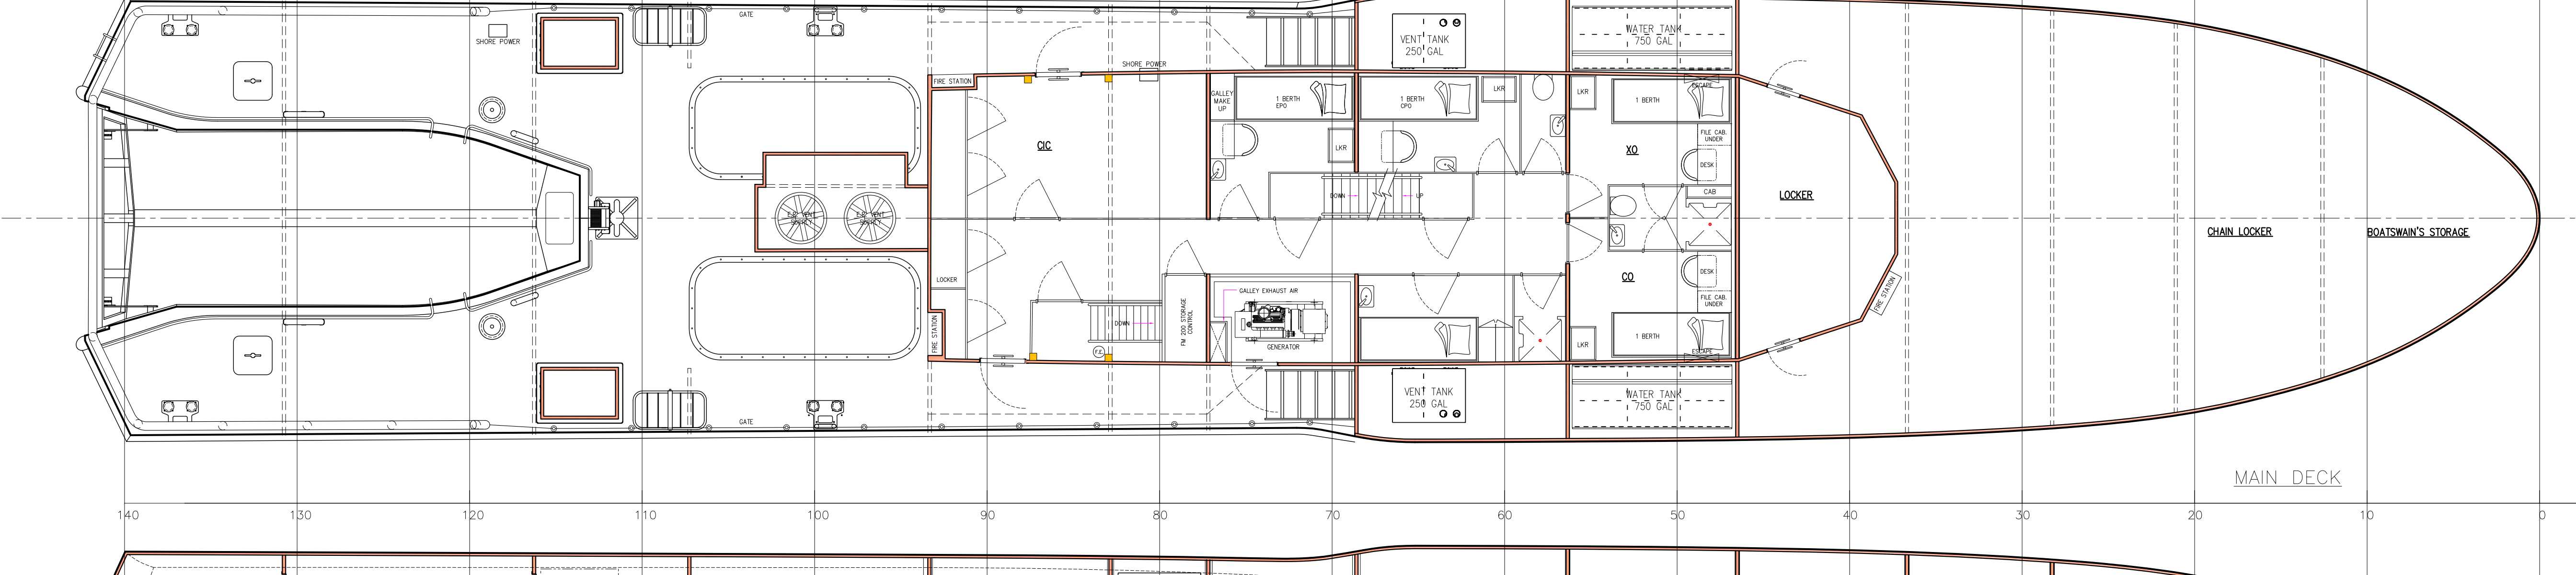

GLOBAL RESPONSE CUTTER GRC-43

BOAT NO.	GRC-43	CON #	-
DRAWING STATUS:	RELEASED	DRAWING NUMBER:	000003-01
PART NO.	-	DATE:	01-29-2010
DESIGN NO.	4300 - GRC	DRAN BY:	EKEDISH
GLOBAL RESPONSE CUTTER		REV	3
140'-0" X 26'-0" PATROL VESSEL		PAGE	1 OF 1
SCALE:	3/16"=1'-0"		

- 10/29/2010 dma updated maindeck layout/profile
- 03-31-10 BAK FWD 2ND LOCKER AND MID INTERIOR LOCKER
- 03-04-10 BAK UPDATED MAST
- 02-18-10 BAK MIRROR LOCK AFT STBD AND PORT BERTH
- 02-18-10 BAK NEW RELEASE