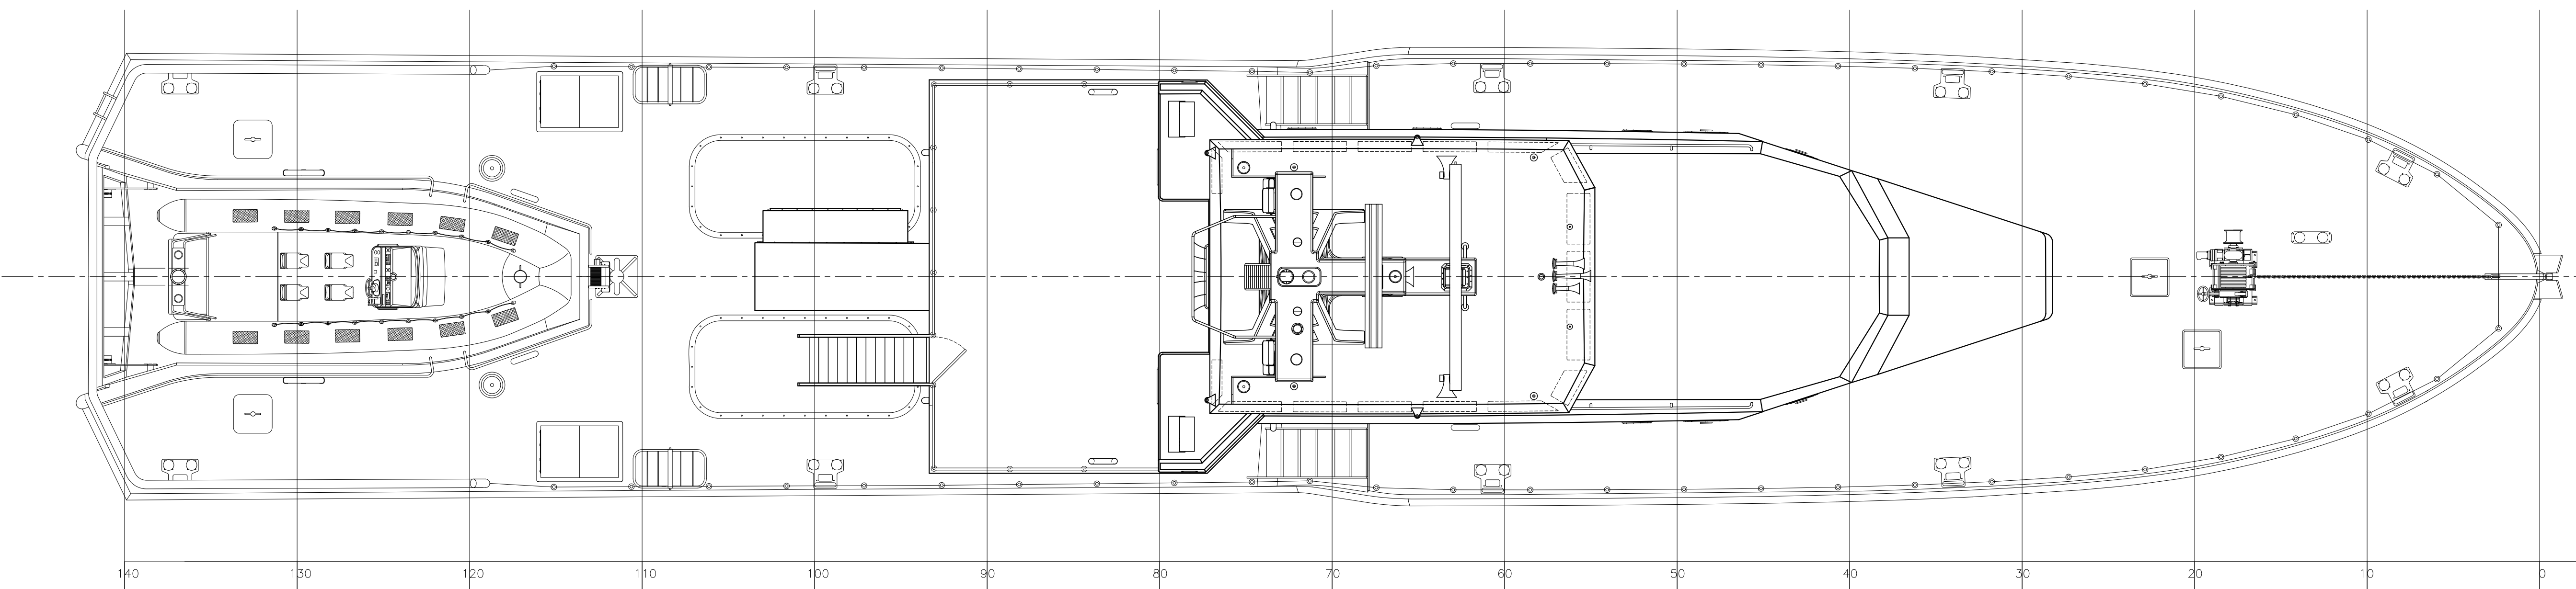

GLOBAL RESPONSE CUTTER GRC-43

BOAT NO.	GRC-43	CON #	-
DRAWING STATUS:	RELEASED	DRAWING NUMBER:	000003-01
PART NO.	-	DATE:	01-29-2010
DESIGN NO.	4300 - GRC	DRAN BY:	EKEDISH
GLOBAL RESPONSE CUTTER		REV	3
140'-0" X 26'-0" PATROL VESSEL		PAGE	1 OF 1
SCALE:	3/16"=1'-0"		

- 10/29/2010 dma updated maindeck layout/profile
- 03-31-10 BAK FWD 2ND LOCKER AND MID INTERIOR LOCKER
- 03-04-10 BAK UPDATED MAST
- 02-18-10 BAK MIRROR LOCK AFT STBD AND PORT BERTH
- 02-18-10 BAK NEW RELEASE