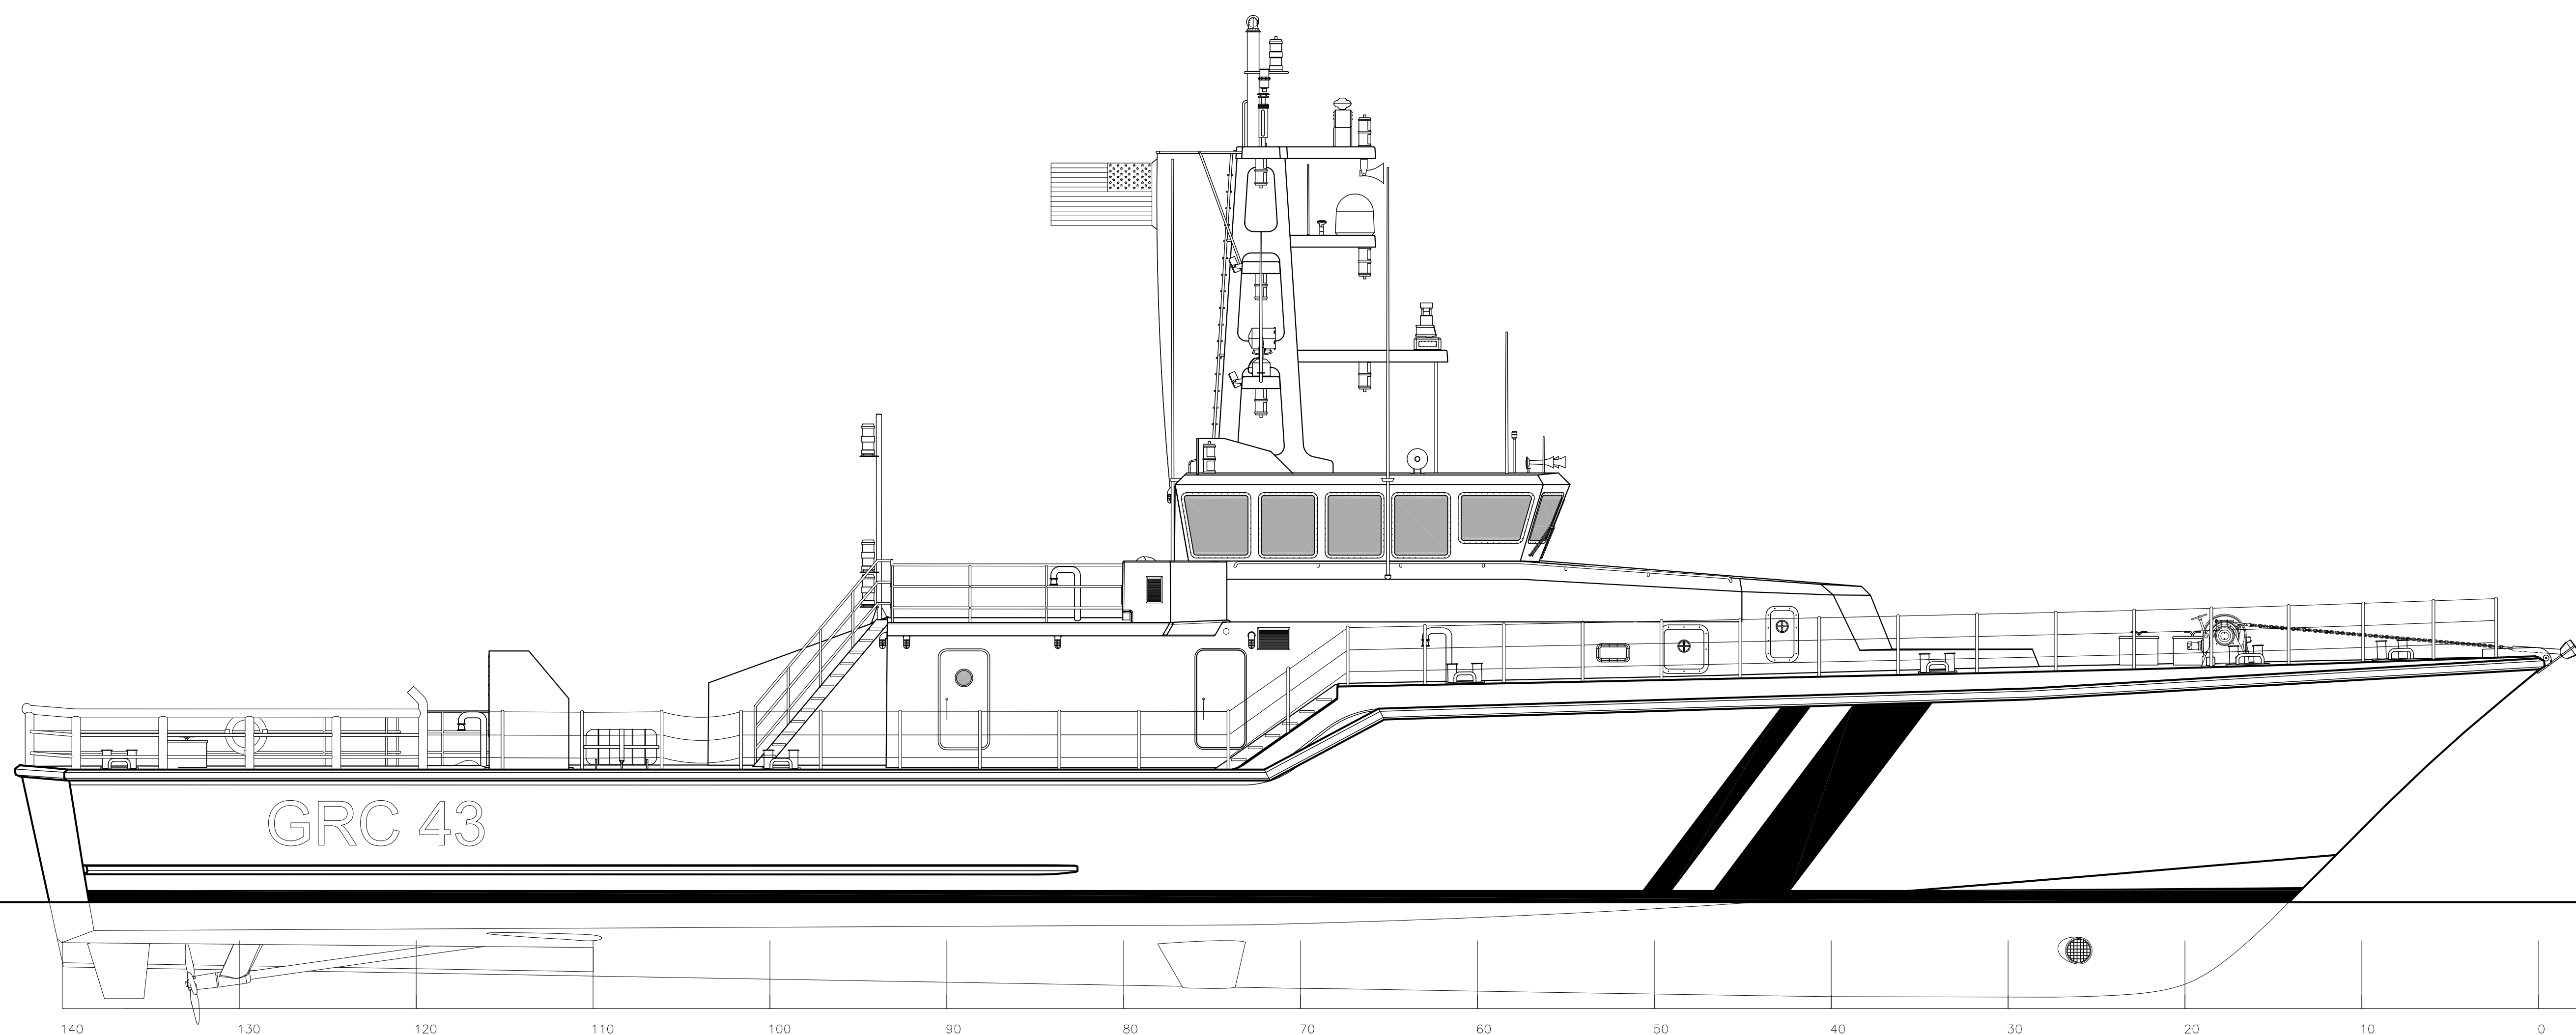

GLOBAL RESPONSE CUTTER GRC-43

BOAT NO.	GRC-43	CON #	-
DRAWING STATUS:	RELEASED	DRAWING NUMBER:	000003-01
PART NO.	-	DATE:	01-29-2010
DESIGN NO.	4300 - GRC	DRAN BY:	EKEDISH
GLOBAL RESPONSE CUTTER		REV	3
140'-0" X 26'-0" PATROL VESSEL		PAGE	1 OF 1
SCALE:	3/16"=1'-0"		

- 10/29/2010 dma updated maindeck layout/profile
- 03-31-10 BAK FWD 2ND LOCKER AND MID INTERIOR LOCKER
- 03-04-10 BAK UPDATED MAST
- 02-18-10 BAK MIRROR LOCK AFT STBD AND PORT BERTH
- 02-18-10 BAK NEW RELEASE