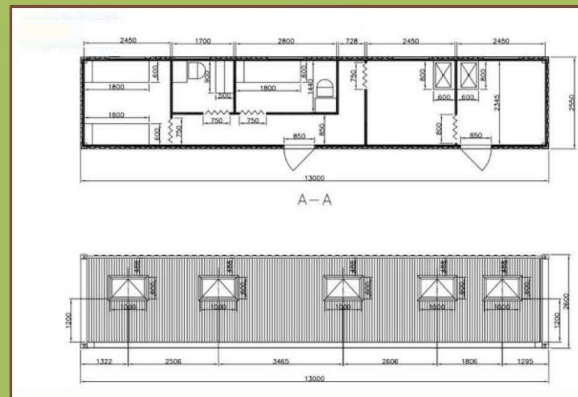

Size: L13000*W3000*H2800mm

Structure : Modified oversized shipping container , 50mm thick IEPS sandwich panel insulation and aluminium plastic board for wall ,roof .

Configurations : Medical bed and chair , wash basin , oxygen tube , air conditioner ,electrical and water plumbing

Transport : Shipped by flat rack container

FOB price : **28,000USD**