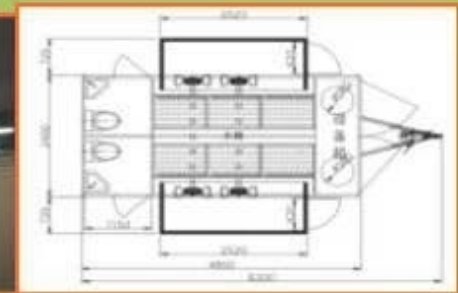

Configurations : 3 toilets, 3 urinals , 2 wash
basin ,electricity and water plumbing

Transport : Shipped as 20ft ISO HQ shipping

FOB price : 15500 USD

Trailer toilet

Size: L5800*W2250*H2500mm

Structure : trailer chassis with brake , steel frame , 50mm fiberglass sandwich panel with insulation

Expandable trailer bathroom

Open size: L4800*W3850*H2800mm

Close size: L4800*W2400*H2800mm

Structure : trailer chassis with brake , steel frame , 50mm fiberglass sandwich panel with insulation

Configurations : 2 toilets , 4 showers , 2 wash basin , water tank , water heater system , finished electricity and water plumbing system , ladder , expandable equipment

Transport : Designed to 1*40ft HQ and load 2 units

FOB price : **33500 USD**

container hotel

Size: L2667 x W2250 x H2500mm

Structure : steel structure + sandwich panel + insulation

Configurations : Air conditioner ,water heater ,bed ,cabinet and shelf , wardrobe , bathroom fully fixtures , electrical and wash plumbing

Transport : 1*40ft HQ load 4 units

FOB price : 2200 USD

container house

Size: L6058*W2438*H2591mm

Structure : Modified 20ft ISO shipping container ,
50mm fiberglass sandwich panel decoration

Configurations : Roof platform , stair ,deck ,rain
canopy,air conditioner ,wardrobe , table , bed ,
water heater ,bathroom fixtures and electrical