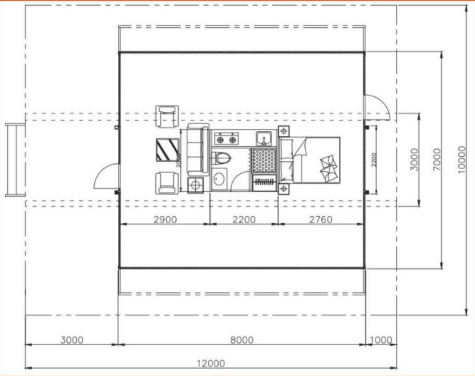

Safari folding house

Size: L11800*W2200*H2500mm

Structure : steel structure + sandwich panel + insulation

Configurations : 2pcs door, 4pcs windows, electricity system, staircase, platforms. can added kitchen , bathroom and bedroom

Transport : 1*40ft HQ can load 1 units

FOB price : 22000 USD