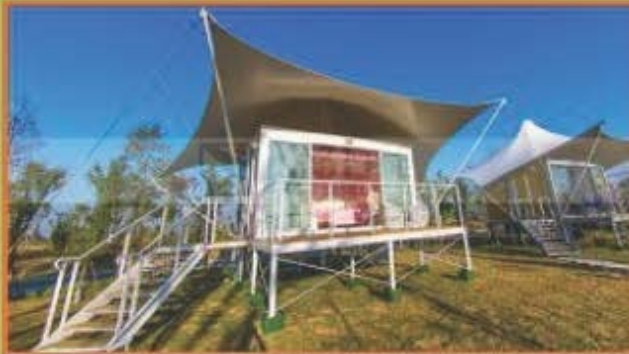

tent hotel

Container Size: L5800xW4600xH2500mm

Tent size: L7400xW8400xH4800mm

Outside balcony size: 5800*2000mm

Structure: steel structure + fiberglass sandwich panel + insulation + decorations

Configurations: balcony deck, steel supporters, roof tent, water heater, bathroom fully fixtures, electrical and water plumbing

Transport: 1*40ft HQ load 1 unit

FOB price: **28,900USD**