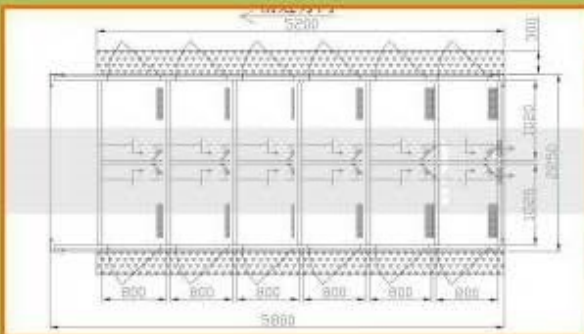

portable shower

Size: L5800*W2250*H2500mm

Structure : steel structure + sandwich panel + insulation

Configurations : 6pcs showers, 1pcs basin, 6pcs doors, 1pcs up-turning board, 1pcs sewage water tank ,electricity and water plumbing ,finished decorations

Transport : 1*40ft HQ can load 2 units

FOB price : 15200 USD