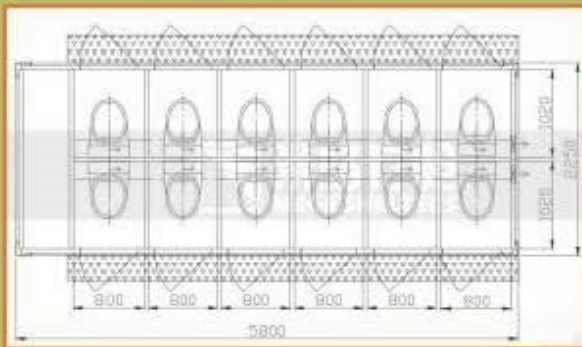

portable toilet

Size: L5800*W2250*H2500mm

Structure : steel structure + sandwich panel + insulation

Configurations : 6pcs toilets, 1pcs basin, 6pcs doors, 1pcs up-turning board, 1pcs sewage water tank, electricity and water plumbing ,finished decorations

Transport : 1*40ft HQ can load 2 units

FOB price : 15200 USD