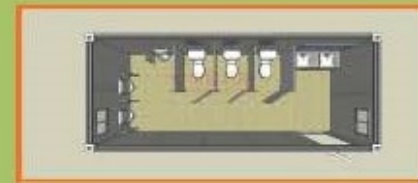

Transport : 1*40ft HQ can load 2 units

FOB price : 15200 USD

portable toilet

Size: L5800*W2250*H2500mm

Structure : steel structure + sandwich panel + insulation

Configurations : 6pcs toilets, 1pcs basin, 6pcs doors, 1pcs up-turning board, 1pcs sewage water tank, electricity and water plumbing ,finished decorations

Transport : 1*40ft HQ can load 2 units

FOB price : 15200 USD

Singapore container toilet

Size: L6058*W2438*H2896mm

Structure : Modified 20ft HQ shipping container ,
50mm fiberglass sandwich panel decoration and
insulation

Configurations : 3 toilets, 3 urinals , 2 wash
basin ,electricity and water plumbing

Transport : Shipped as 20ft ISO HQ shipping

FOB price : 15500 USD

Trailer toilet

Size: L5800*W2250*H2500mm

Structure : trailer chassis with brake , steel frame , 50mm fiberglass sandwich panel with insulation

Transport : Designed to 1*40ft HQ and load 2 units

FOB price : **33500 USD**

container hotel

Size: L2667 x W2250 x H2500mm

Structure : steel structure + sandwich panel + insulation

Configurations : Air conditioner ,water heater ,bed ,cabinet and shelf , wardrobe , bathroom fully fixtures , electrical and wash plumbing