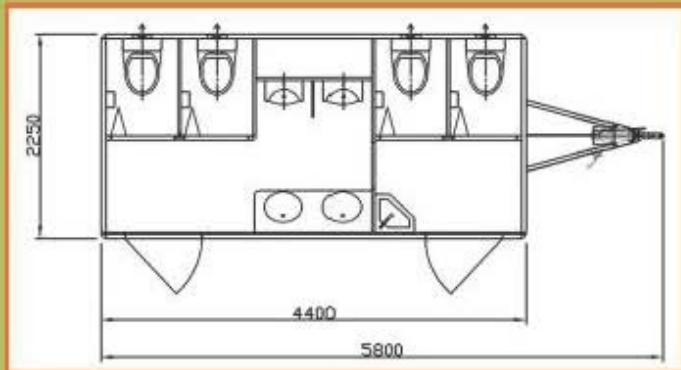

Configurations : 3 toilets, 3 urinals , 2 wash
basin ,electricity and water plumbing

Transport : Shipped as 20ft ISO HQ shipping

FOB price : 15500 USD

Trailer toilet

Size: L5800*W2250*H2500mm

Structure : trailer chassis with brake , steel frame , 50mm fiberglass sandwich panel with insulation

Configurations : 4 toilets , 2 urinals , 3 wash basin , 1 650L waste tank , 600L water tank ; finished electricity and water plumbing system , ladder

Transport : 1*40ft HQ and load 2 units

FOB price : 22000 USD

Transport : Designed to 1*40ft HQ and load 2 units

FOB price : **33500 USD**

container hotel

Size: L2667 x W2250 x H2500mm

Structure : steel structure + sandwich panel + insulation

Configurations : Air conditioner ,water heater ,bed ,cabinet and shelf , wardrobe , bathroom fully fixtures , electrical and wash plumbing

Transport : 1*40ft HQ load 5 units

FOB price : 8800 USD

Shell RV

Size: L5600*W2250*H3500mm

Structure : double axes with brake , steel frame ,
50mm fiberglass sandwich panel with insulation

Configurations : air conditioner ,kitchen ,sofa ,
table ,wardrobe , book shelves ,lockers ,stair ,
bed ,10L water heater ,canopy ,electrical