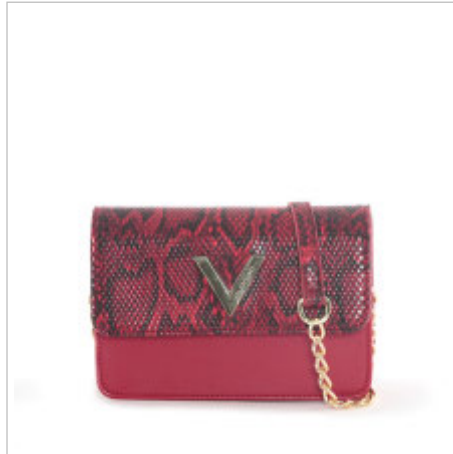

VALENTINO
HANDBAGS

VBS2B001

Professionale

38 x 29 x 10

NERO

Colori in vendita: NERO - ROSSO - BOSCO

Color combinations:

NERO

ROSSO

BOSCO

RANGE:

MUSTARD

VALENTINO
HANDBAGS

 **VBS2B002**

 Shopping

 31 x 22 x 10