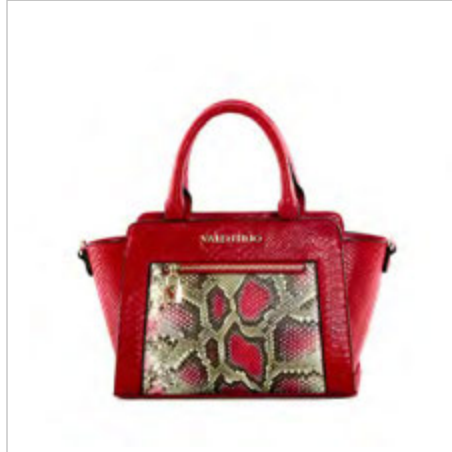

VBS2A903

Mini shopping

33 x 20,5 x 11