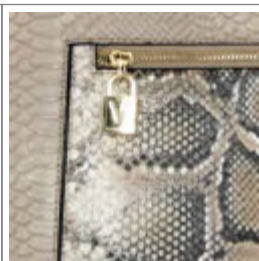

RANGE:

MACIS

VALENTINO
HANDBAGS

VBS2A901

Shopping

40 x 27 x 14,5

TAUPE

Colori in vendita: NERO - ROSSO - TAUPE - NOTTE

Color combinations:

NERO

TAUPE

ROSSO

NOTTE