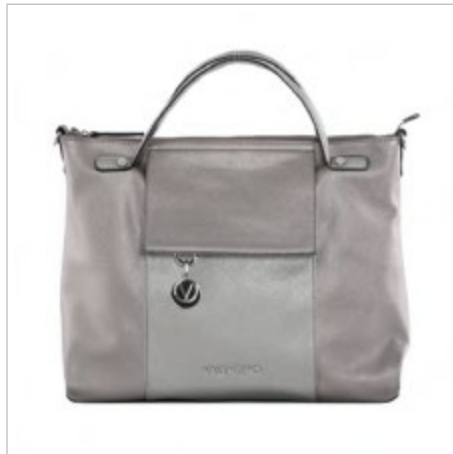

RANGE:

SPEZIA

VALENTINO
HANDBAGS

VBS2A203

Sacca

33,5 x 34 x 14

VBS2A205

Shopping