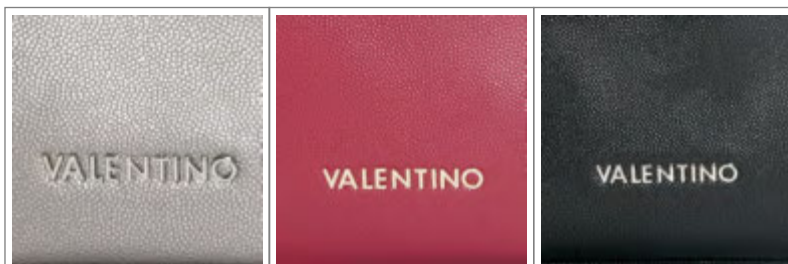

Shopping

30 x 25 x 14,5

SILVER

Colori in vendita: NERO - ROSSO - SILVER

Color combinations:

SILVER

ROSSO

NERO