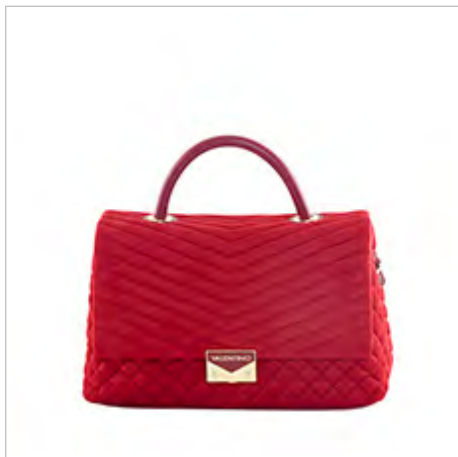

 **VBS1R302V**

 Pattina

 32 x 21 x 8

 **VBS1R303V**

 Pattina

 21 x 13 x 5

 **VBS1R304V**

 Pattina

 27 x 15 x 7

 **VBS1R307V**

 Cartella

 36 x 19 x 13

RANGE:

SPEZIA

VALENTINO
HANDBAGS

VBS2A201