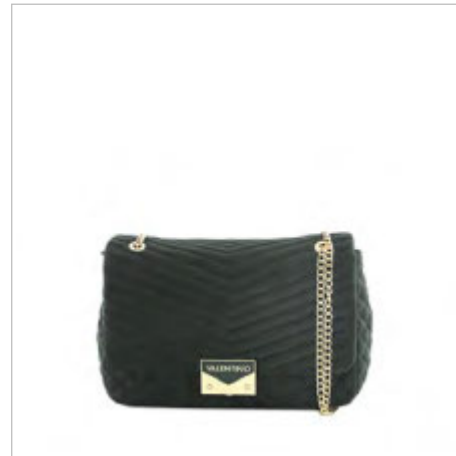

VBS1R304V

Pattina

27 x 15 x 7