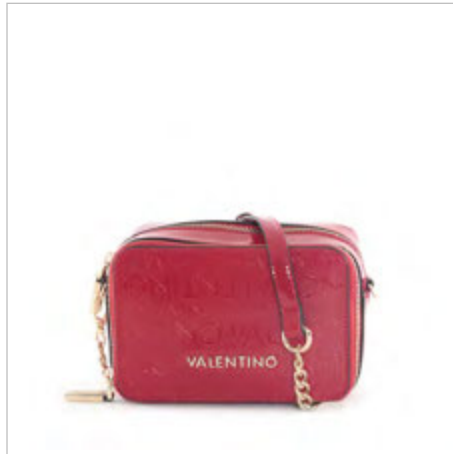

RANGE:

CLOVE

VALENTINO
HANDBAGS

 **VBS2C202**

 Shopping

 41 x 27 x 15

 **VBS2C203**

 Bauletto

 33 x 22 x 16

 **VBS2C204**

 Sacca

 40 x 34 x 14

 **VBS2C205**

 Pattina

 24 x 18 x 9

 **VBS2C206**

 Tascapane

 19 x 12 x 9

 **VBS2C207**

 Pochette

 31 x 18,5 x 0,5

RANGE:

CLOVE

VALENTINO
HANDBAGS