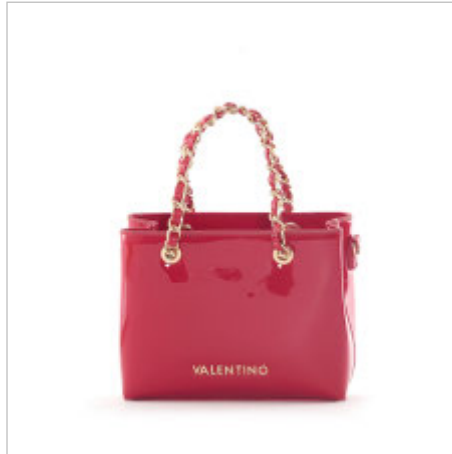

NOTTE

BORDEAUX

RANGE:

ICON

VALENTINO
HANDBAGS

 **VBS1GJ04V**

 Tracolla

 26,5 x 16 x 7

 **VBS1GJ05V**

 Shopping

 18 x 15 x 7,5

RANGE:

PARADISE

VALENTINO
HANDBAGS

VBS11101

Pochette