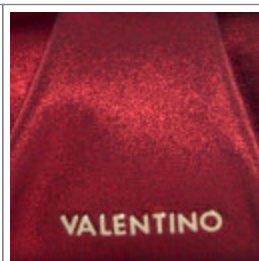

RANGE:

SPICE

VALENTINO
HANDBAGS

VBS2CL01

Cerniera

25 x 12 x 7,5

NERO

Colori in vendita: NERO - ROSSO - SILVER - GOLD

Color combinations:

SILVER

NERO

GOLD

ROSSO