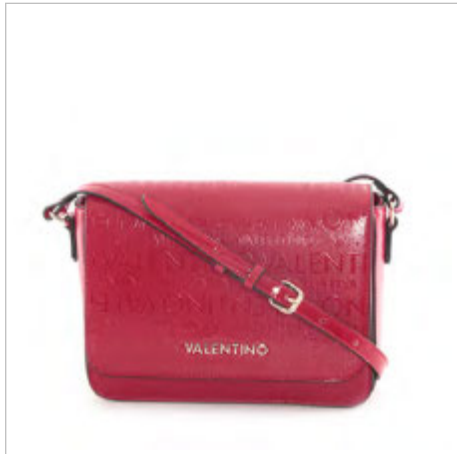

VBS2C205

Pattina

24 x 18 x 9