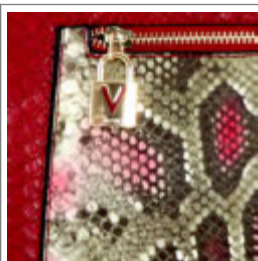

RANGE:

MACIS

VALENTINO
HANDBAGS

VBS2A901

Shopping

40 x 27 x 14,5

TAUPE

Colori in vendita: NERO - ROSSO - TAUPE - NOTTE

Color combinations:

NERO

TAUPE

ROSSO

NOTTE