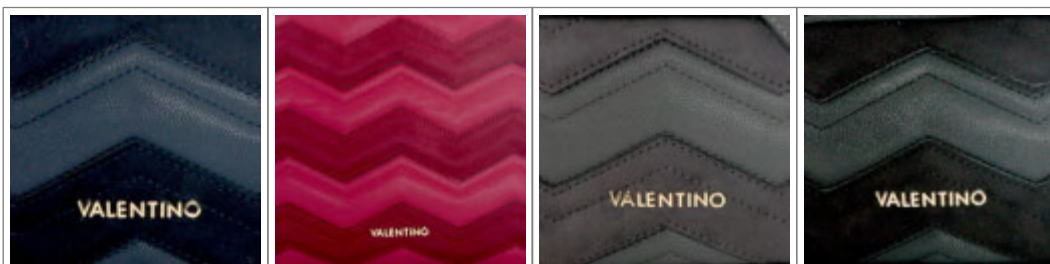

VBS29901

Shopping

35 x 25 x 15

BORDEAUX

Colori in vendita: NERO - BORDEAUX - PIOMBO - NOTTE

Color combinations:

NOTTE

BORDEAUX