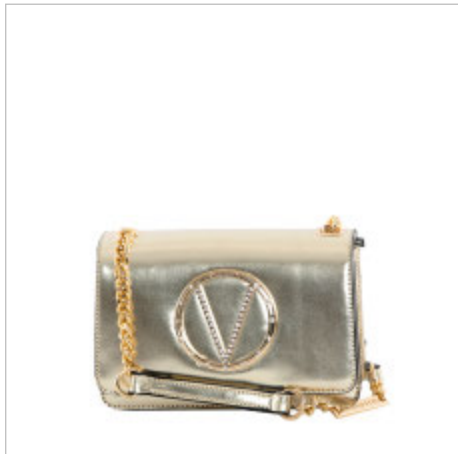

NERO

GOLD

SILVER

ROSSO

BRONZO

RANGE:

PEPPER

VALENTINO
HANDBAGS