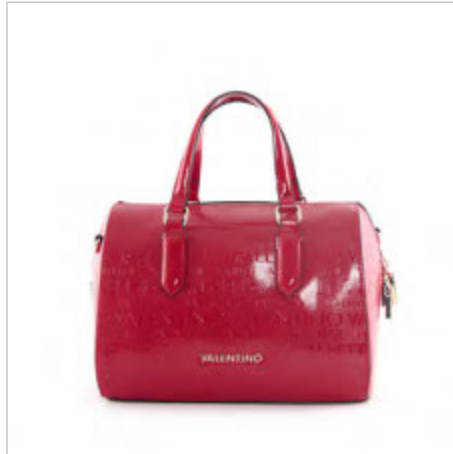

ROSSO

Colori in vendita: NERO - ROSSO - BORDEAUX - TAUPE - NOTTE

Color combinations:

NOTTE

ROSSO

NERO

BORDEAUX

TAUPE

RANGE:

CLOVE

VALENTINO
HANDBAGS

 **VBS2C202**

 Shopping

 41 x 27 x 15

 **VBS2C203**

 Bauletto