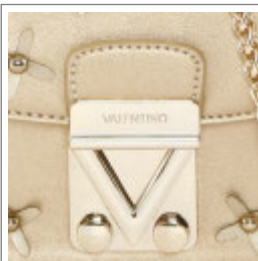

VBS0IP01

Pattina

16,5 x 12 x 7,5

NERO

Colori in vendita: NERO - ROSSO - BIANCO - ORO - BOUGANVILLE

Color combinations:

ORO