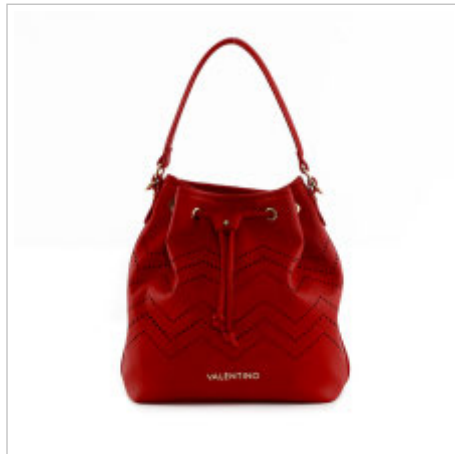

VBS2KW03

Secchiello

26 x 30 x 14