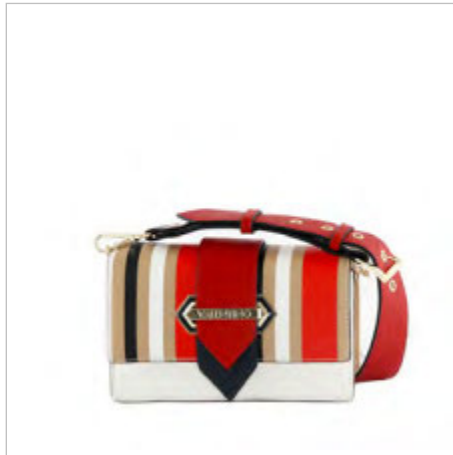

 26 x 18 x 9

 **VBS2L203R**

 Pattina

 19,5 x 12 x 9

RANGE:

OBLO

VALENTINO
HANDBAGS

VBS2JD01