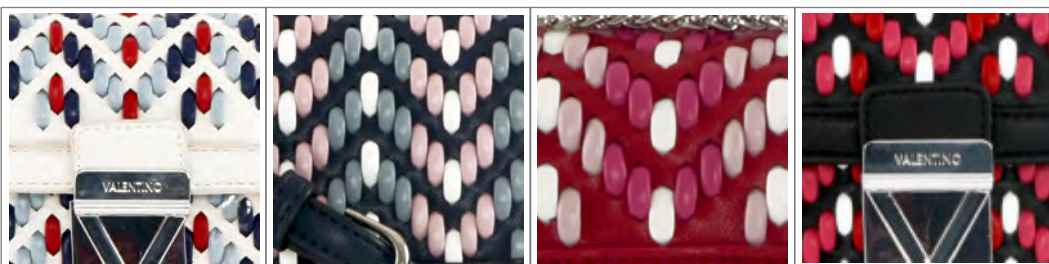

VBS2LR01

Pattina

24,5 x 15,5 x 7

BLU/MULTI

Colori in vendita: NERO/MULTICOLOR - BIANCO/MULTIC - BLU/MULTICOLOR - ROSSO/MULTICOLOR

Color combinations: