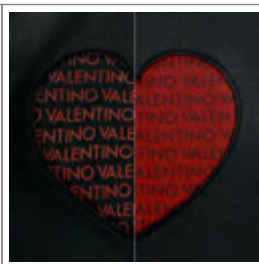

OFF WH/MULTI