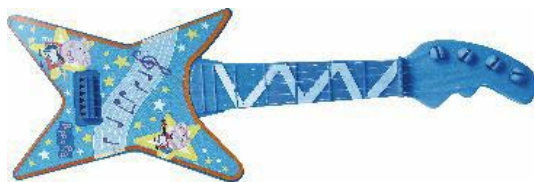

Description of goods	pics	Quantity
Smartphone		7303
Saxophone Code - 9503 00 55 00		19.888
Doctor set Code-9503 00 700 0		13.926

Boat and puzzle
Code-9503 00 700 0

19.997

Watch
Code-9503009500

6.686

Explorer set
Code - 9503007000

18.843

Pirate set
Code - 9503 00 70 00

12.437

Garden Set
Code - 9503 00 70 00

2.792

Guitar
Code - 9503 00 55 00

13.104

Binocular
Code-9503009500

9.870

Sailing ship
Code-9503007000

8.959

Veterinarian kit
Code-9503007000

5.694

Flut
Code-9503005500

3.600

Spy glass
Code-9503009500