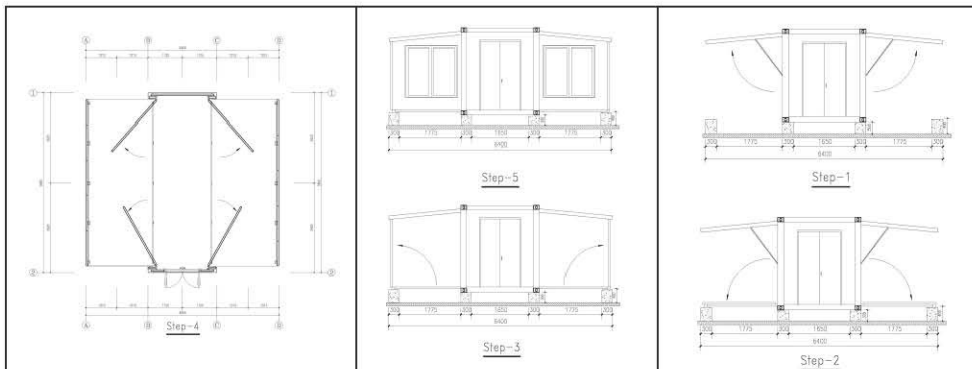

➤ STRUCTURE

- ❖ Thickness of 4mm Steel Bending 4 Pcs
- ❖ Thickness of 2.5mm Steel Bending 16 Pcs
- ❖ Square Tube 80*40*2.0 42 Pcs
- ❖ Square Tube 60*30*1.8 8 Pcs
- ❖ Square Tube 80*80*2.0 4 Pcs
- ❖ Square Tube 150*75*3 4 Pcs

4 Steps 10 Mins Build Your Home