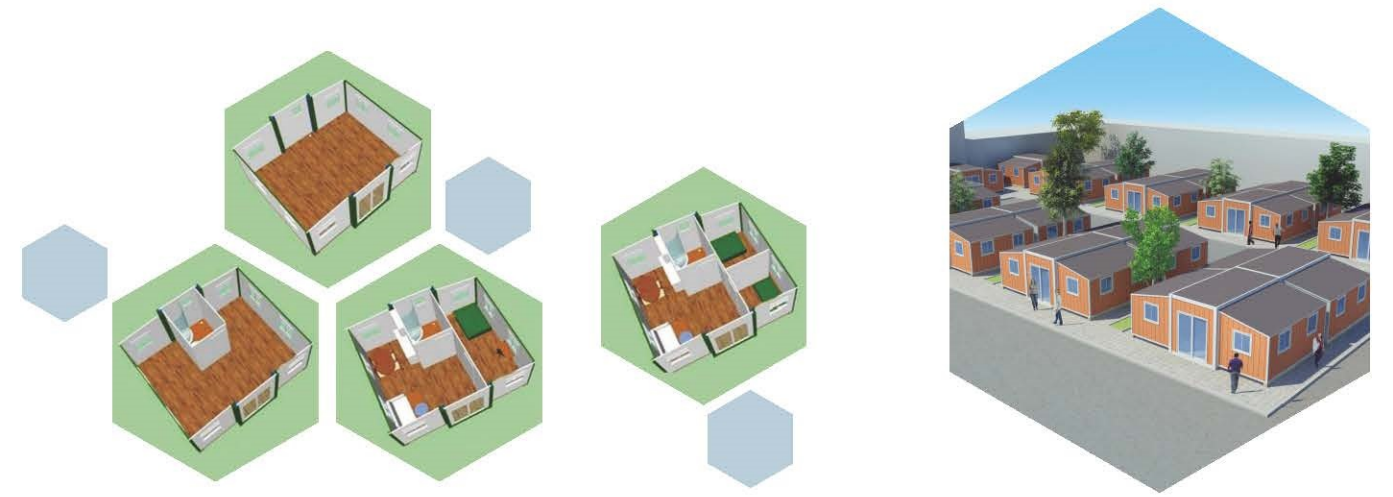

It is about 37 square meter and it takes one day for 6 persons to complete the installation. There is 3 layout option for you.
First:It includes one parents' bedroom and one child's bedroom.
Second:It include one bedroom only
Third: Empty inside.
All the layout option you can equip bathroom and kitchen as you want.

The toilet,paper holder,shower,sink,mirror,towel rack are all installed in our factory. Customers only need to connect supply and drainage pipes locally.The kitchen is open,and we can customize the kitchen cabinets,We can also provide range hood, oven, dishwasher and such electrical appliances.
There is enough area in living room to put down a table, sofa and tea table.

The pattern inside the house can be changed according to your request. We can also provide some household appliances, such as air conditioning, refrigerator, dishwasher, oven etc.. If you think the white wall is very monotonous, don't worry, we have a variety of internal and external wall decorative boards for you to choose.We will meet all your requirements for housing with our professional attitudes.