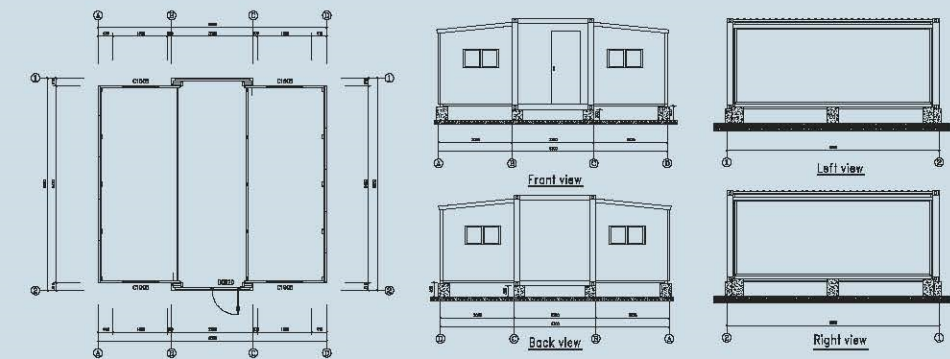

It can be expanded or closed according to your idea in any case.

Configuration	
Measure	6400*5850*2520mm
Packing size	2250*5850*2520mm
Wall panel	50/75mm EPS/Rock wool/PU sandwich panel with double-sided 0.4mm PPGI
Steel structure	2.5~3.0mm welding steel structure
Windows	Plastic steel/Aluminum alloy double-layer hollow glass window with screens
Entry door	Plastic steel/Aluminum alloy double-layer hollow glass door
Internal door	Sandwich panel door, aluminum alloy frame, lock
Sub-floor	18mm multi-plywood/cement-fibre board
Bathroom floor	PVC floor/ceramic tile
Bathroom	Shower, Seated Toilet, Wash Basin, Towel Rack+Mirror+Paper box
Kitchen	Sink with Cupboard(PVC Panel), stainless steel double sink, tap
Water pipe	PPR and PVC water supply and drainage pipe with fittings
Electric system	Switch, socket, lamp light, waterproof socket, distribution box.
Accessories	Paint, glass cement, floor nail, blind rivets etc.

Expandable Container

➤ SPECIFICATION

Opened size: L5850mm*W6400mm*H2560mm

Closed size: L5850mm*W2250mm*H2560mm

➤ ASSEMBLING PROCESS

We will first finished prefabricated in the factory ,
folded up the overall transport. save space,
after shipping to the destination can be used,
5 people can finish operation.

➤ STRUCTURE

- ❖ Thickness of 4mm Steel Bending 4 Pcs
- ❖ Thickness of 2.5mm Steel Bending 16 Pcs
- ❖ Square Tube 80*40*2.0 42 Pcs
- ❖ Square Tube 60*30*1.8 8 Pcs
- ❖ Square Tube 80*80*2.0 4 Pcs
- ❖ Square Tube 150*75*3 4 Pcs

Total Area **37.44**SQM

Relocatable container is easy load and unload,
1 pcs 40HQ we can easily load 2 units.
You can save more shipping cost.

Expandable Container

We are possession of a strong technical team. We have 320 employees, 10 of them are professional designers and engineers with rich experience in designing and producing. Base in our good management, good quality and excellent after selling service,