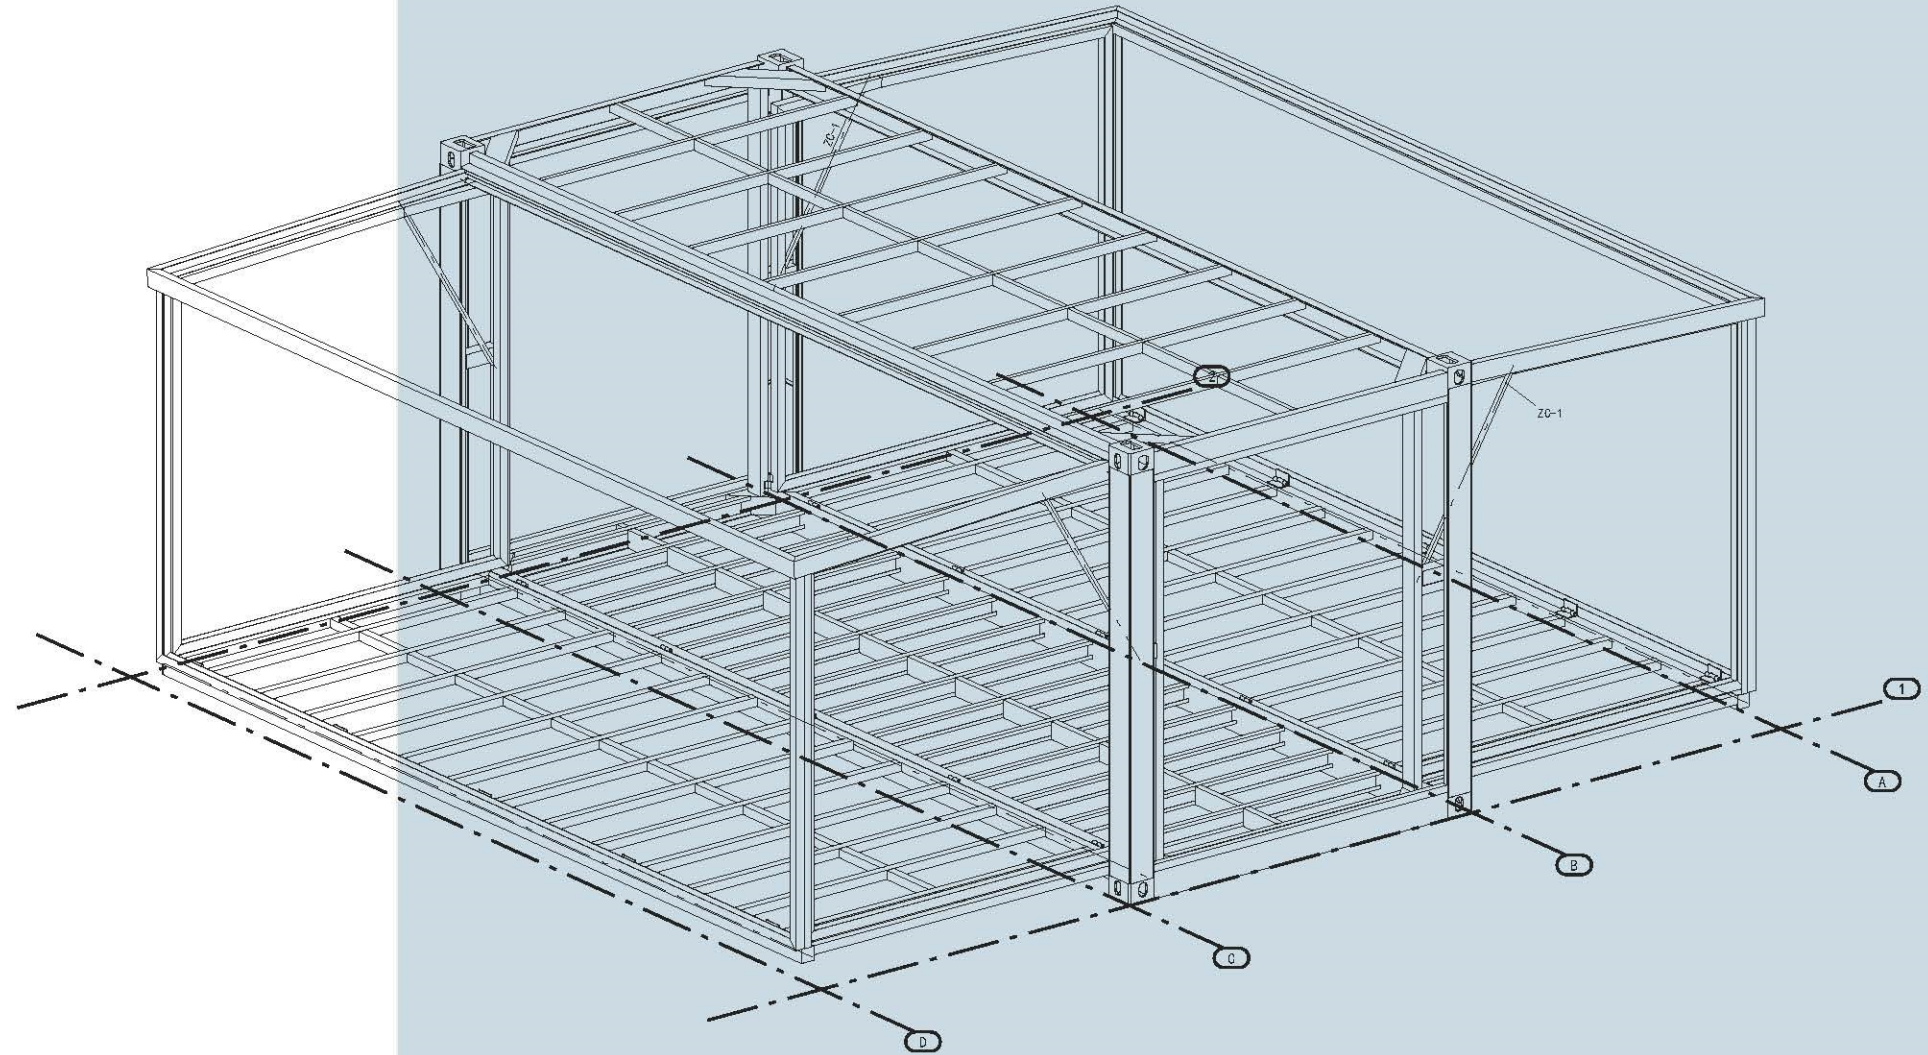

➤ STRUCTURE

- ❖ Thickness of 4mm Steel Bending 4 Pcs
- ❖ Thickness of 2.5mm Steel Bending 16 Pcs
- ❖ Square Tube 80*40*2.0 42 Pcs
- ❖ Square Tube 60*30*1.8 8 Pcs
- ❖ Square Tube 80*80*2.0 4 Pcs
- ❖ Square Tube 150*75*3 4 Pcs

4 Steps 10 Mins Build Your Home