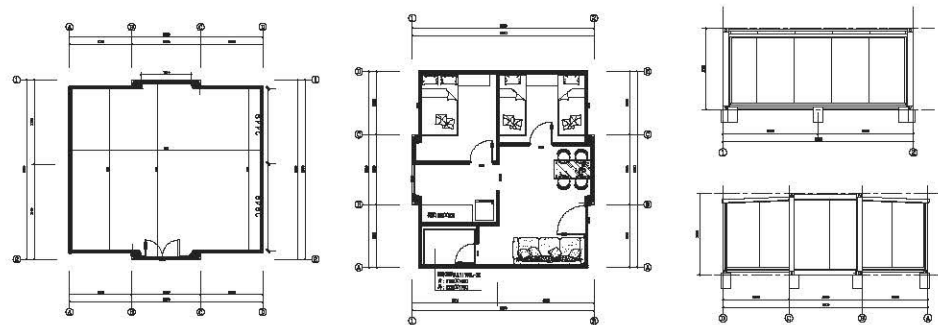

It can be expanded or closed according to your idea in any case.

Configuration	
Measure	6400*5850*2520mm
Packing size	2250*5850*2520mm
Wall panel	50/75mm EPS/Rock wool/PU sandwich panel with double-sided 0.4mm PPGI
Steel structure	2.5~3.0mm welding steel structure
Windows	Plastic steel/Aluminum alloy double-layer hollow glass window with screens
Entry door	Plastic steel/Aluminum alloy double-layer hollow glass door
Internal door	Sandwich panel door, aluminum alloy frame, lock
Sub-floor	18mm multi-plywood/cement-fibre board
Bathroom floor	PVC floor/ceramic tile
Bathroom	Shower, Seated Toilet, Wash Basin, Towel Rack+Mirror+Paper box
Kitchen	Sink with Cupboard(PVC Panel), stainless steel double sink, tap
Water pipe	PPR and PVC water supply and drainage pipe with fittings
Electric system	Switch, socket, lamp light, waterproof socket, distribution box.
Accessories	Paint, glass cement, floor nail, blind rivets etc.

Expandable Container

➤ SPECIFICATION

Opened size: L5850mm*W6400mm*H2560mm

Closed size: L5850mm*W2250mm*H2560mm

➤ ASSEMBLING PROCESS

We will first finished prefabricated in the factory ,
folded up the overall transport. save space,
after shipping to the destination can be used,
5 people can finish operation.

➤ STRUCTURE

- ❖ Thickness of 4mm Steel Bending 4 Pcs
- ❖ Thickness of 2.5mm Steel Bending 16 Pcs
- ❖ Square Tube 80*40*2.0 42 Pcs
- ❖ Square Tube 60*30*1.8 8 Pcs
- ❖ Square Tube 80*80*2.0 4 Pcs
- ❖ Square Tube 150*75*3 4 Pcs