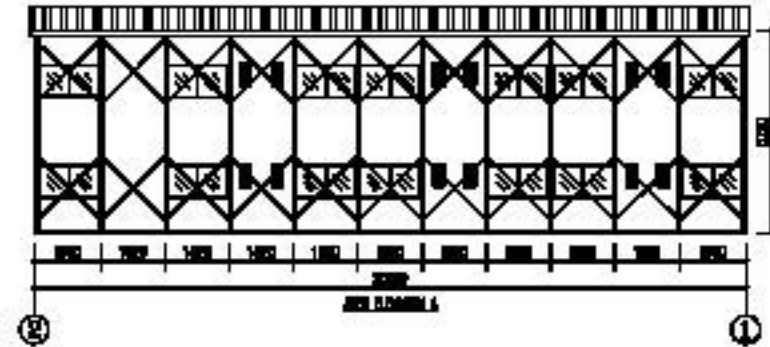

Installation

Interior

Interior

K MODULAR PREFAB WORK CAMP

Philippine MDR Canteen 513.57sqm

K3243 "Love for Nepal" Prefabricated Classroom

Modular Design Makes The Work Much More Cost Effective

K MODULAR PREFAB WORK CAMP