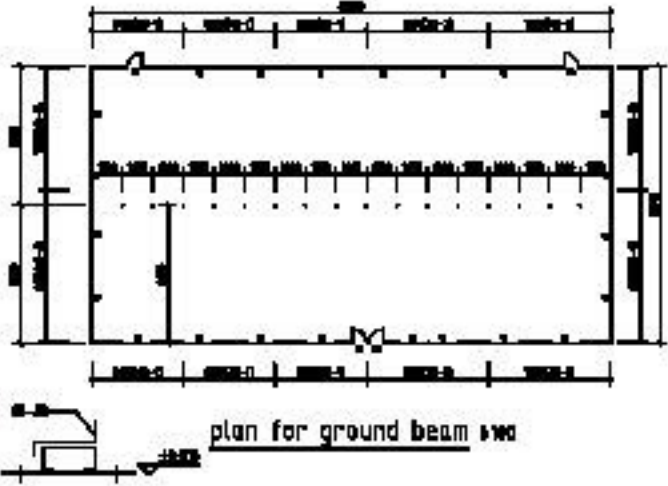

Installation

Interior

Interior

K MODULAR PREFAB WORK CAMP

Philippine MDR Canteen 513.57sqm

K3243 "Love for Nepal" Prefabricated Classroom

Modular Design Makes The Work Much More Cost Effective

K MODULAR PREFAB WORK CAMP