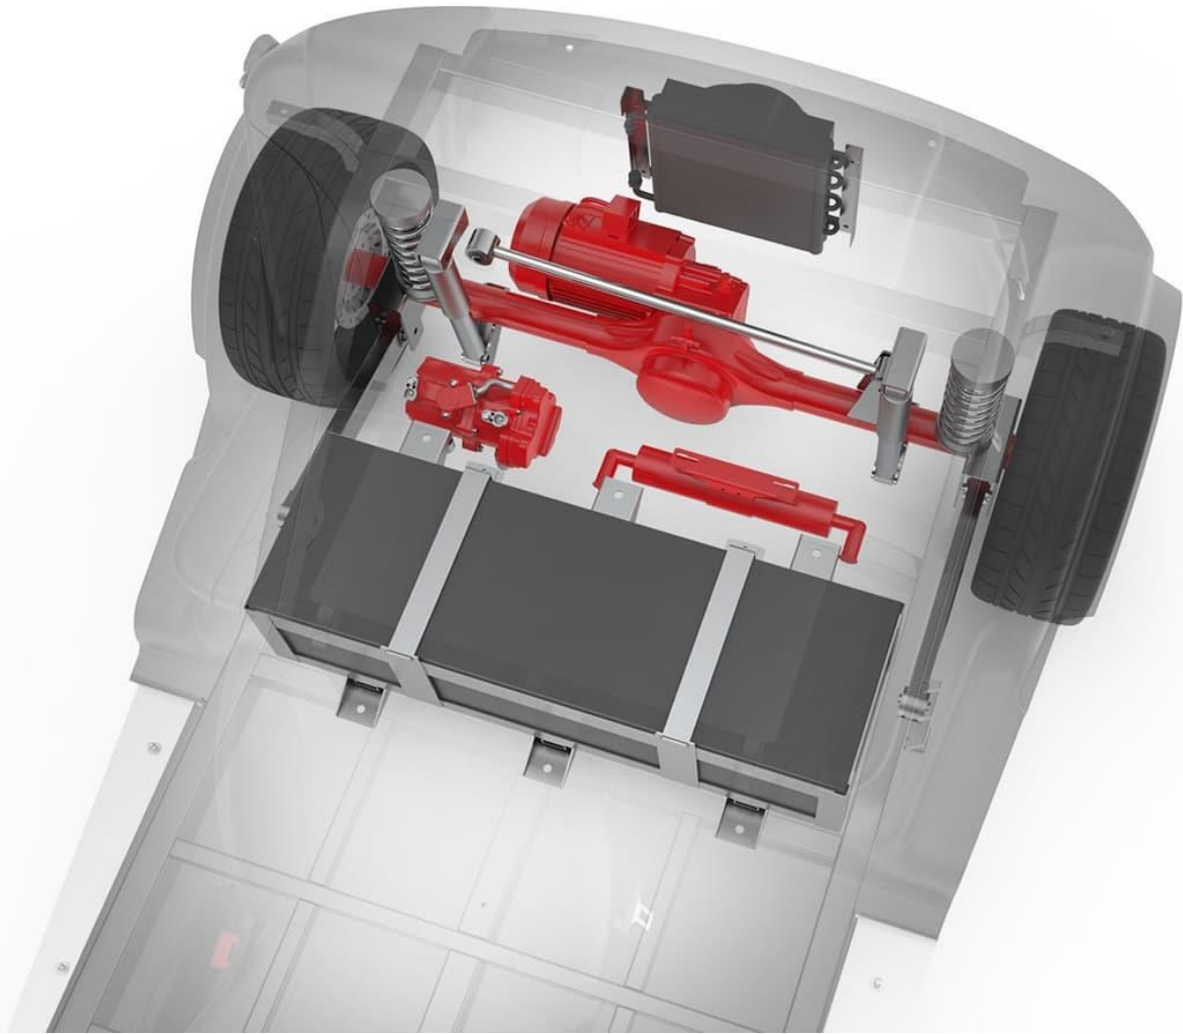

The Most Versatile Electric Car

Performance

Range*

150km / **93**mi

Motor

72v / **3**kw

Top speed

60kmh / **37**mph

Battery

Full charge

4hrs

Lithium battery

72_v / 120_{ah} / 8.64_{kwh}

Jump start

30_{mins} = 80_{mi}

Compact size, comfortable seating

Seat up to **4** passengers

11in

Virtual cockpit, clear & bright

Xiaomi smart speaker

with stereo sound

Fully customizable, exterior and interior

On demand

1. Range on a full charge depends on actual road condition and temperature.