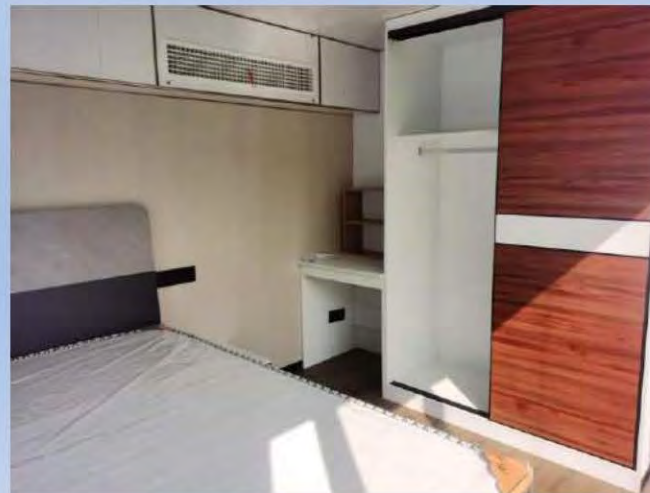

Cabin-20

Part 4: Internal