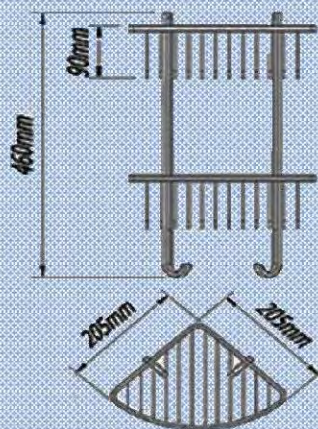

Part 1: Specification

Size : 11m(W) *2.16m(D)*2.5m(H)

Weight : About 3500kgs

Layout : 1 * Bedroom , 1 *bathroom,

Type A : Whole body + 1 full set bathroom

Type B : Type A + Furniture

Type C : Customized

Cabin-40

Round Panel lighting

RV Window

Full Set Bathroom

W7621A

Wall-hung Basin

Size: 460X420X190mm

Wall-hung Installation

6622

Corner Shower Basket
304 Stainless Steel

RZ19062701

Shower Faucet Set
304 Stainless Steel

W8212A

Wall-hung Toilet

Size: 560X360X320mm

P-trap, 180mm Roughing-in

006
Toilet Roll Holder