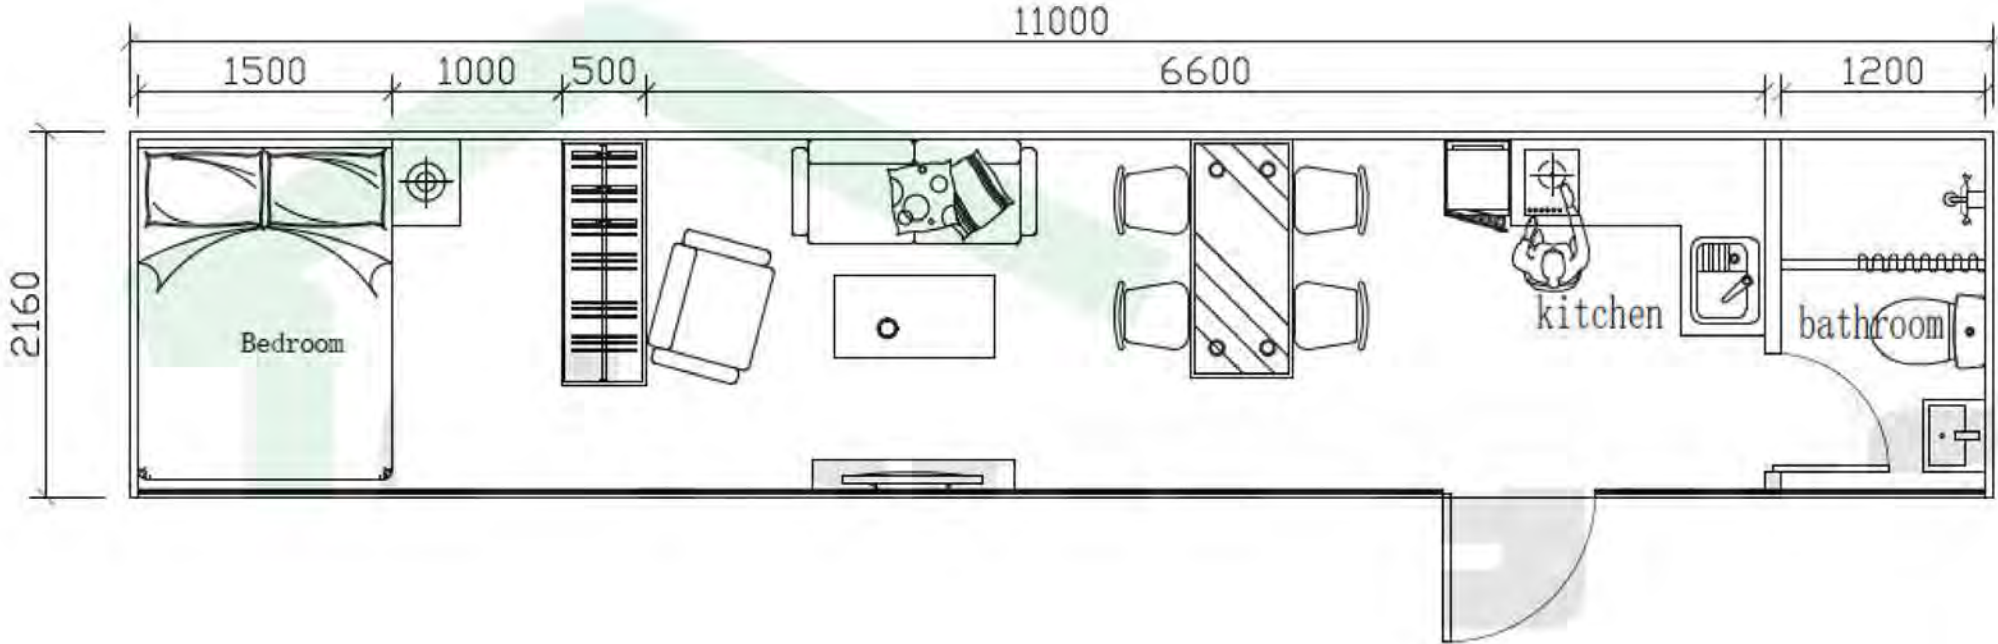

Cabin-40

Part 2: Layout Plan