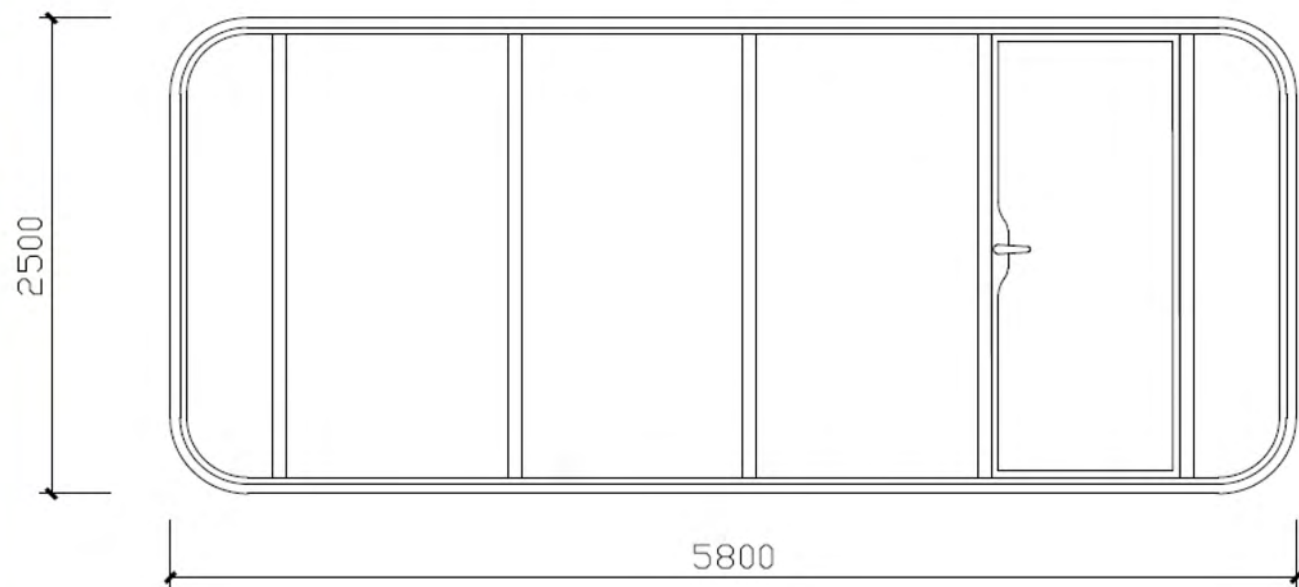

Cabin-20

Part 2: Layout Plan