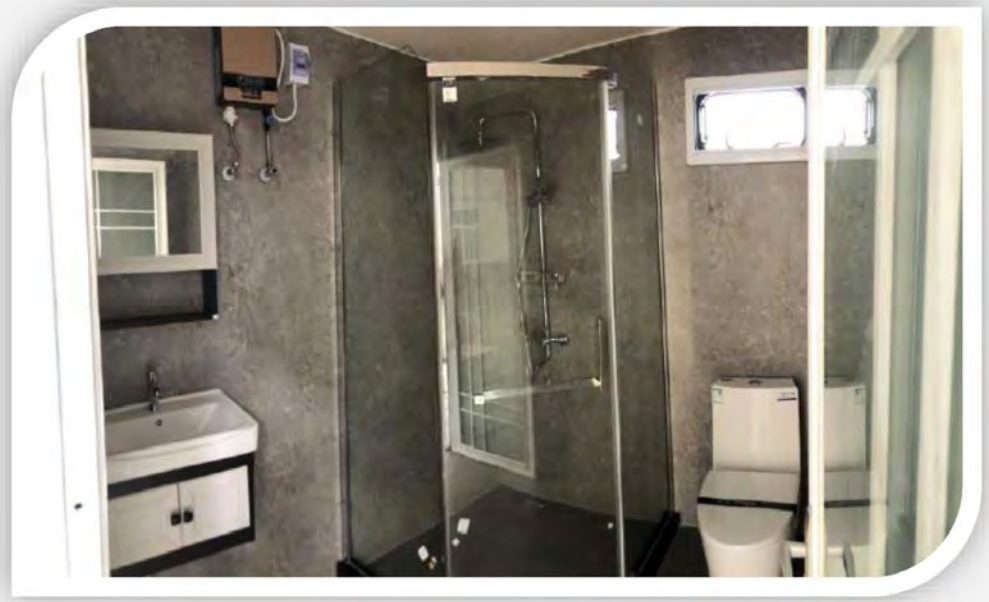

Cabin-40

Part 4: Internal