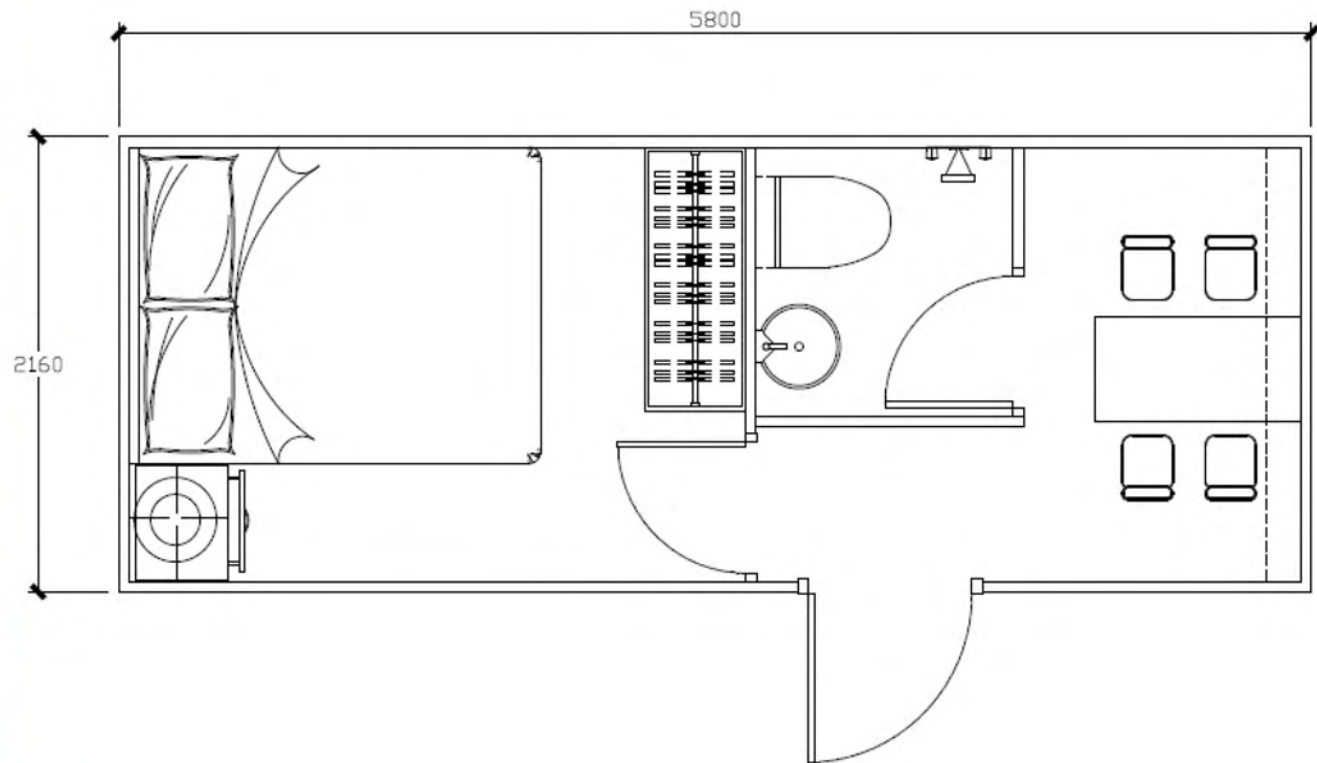

Cabin-20

Part 2: Layout Plan