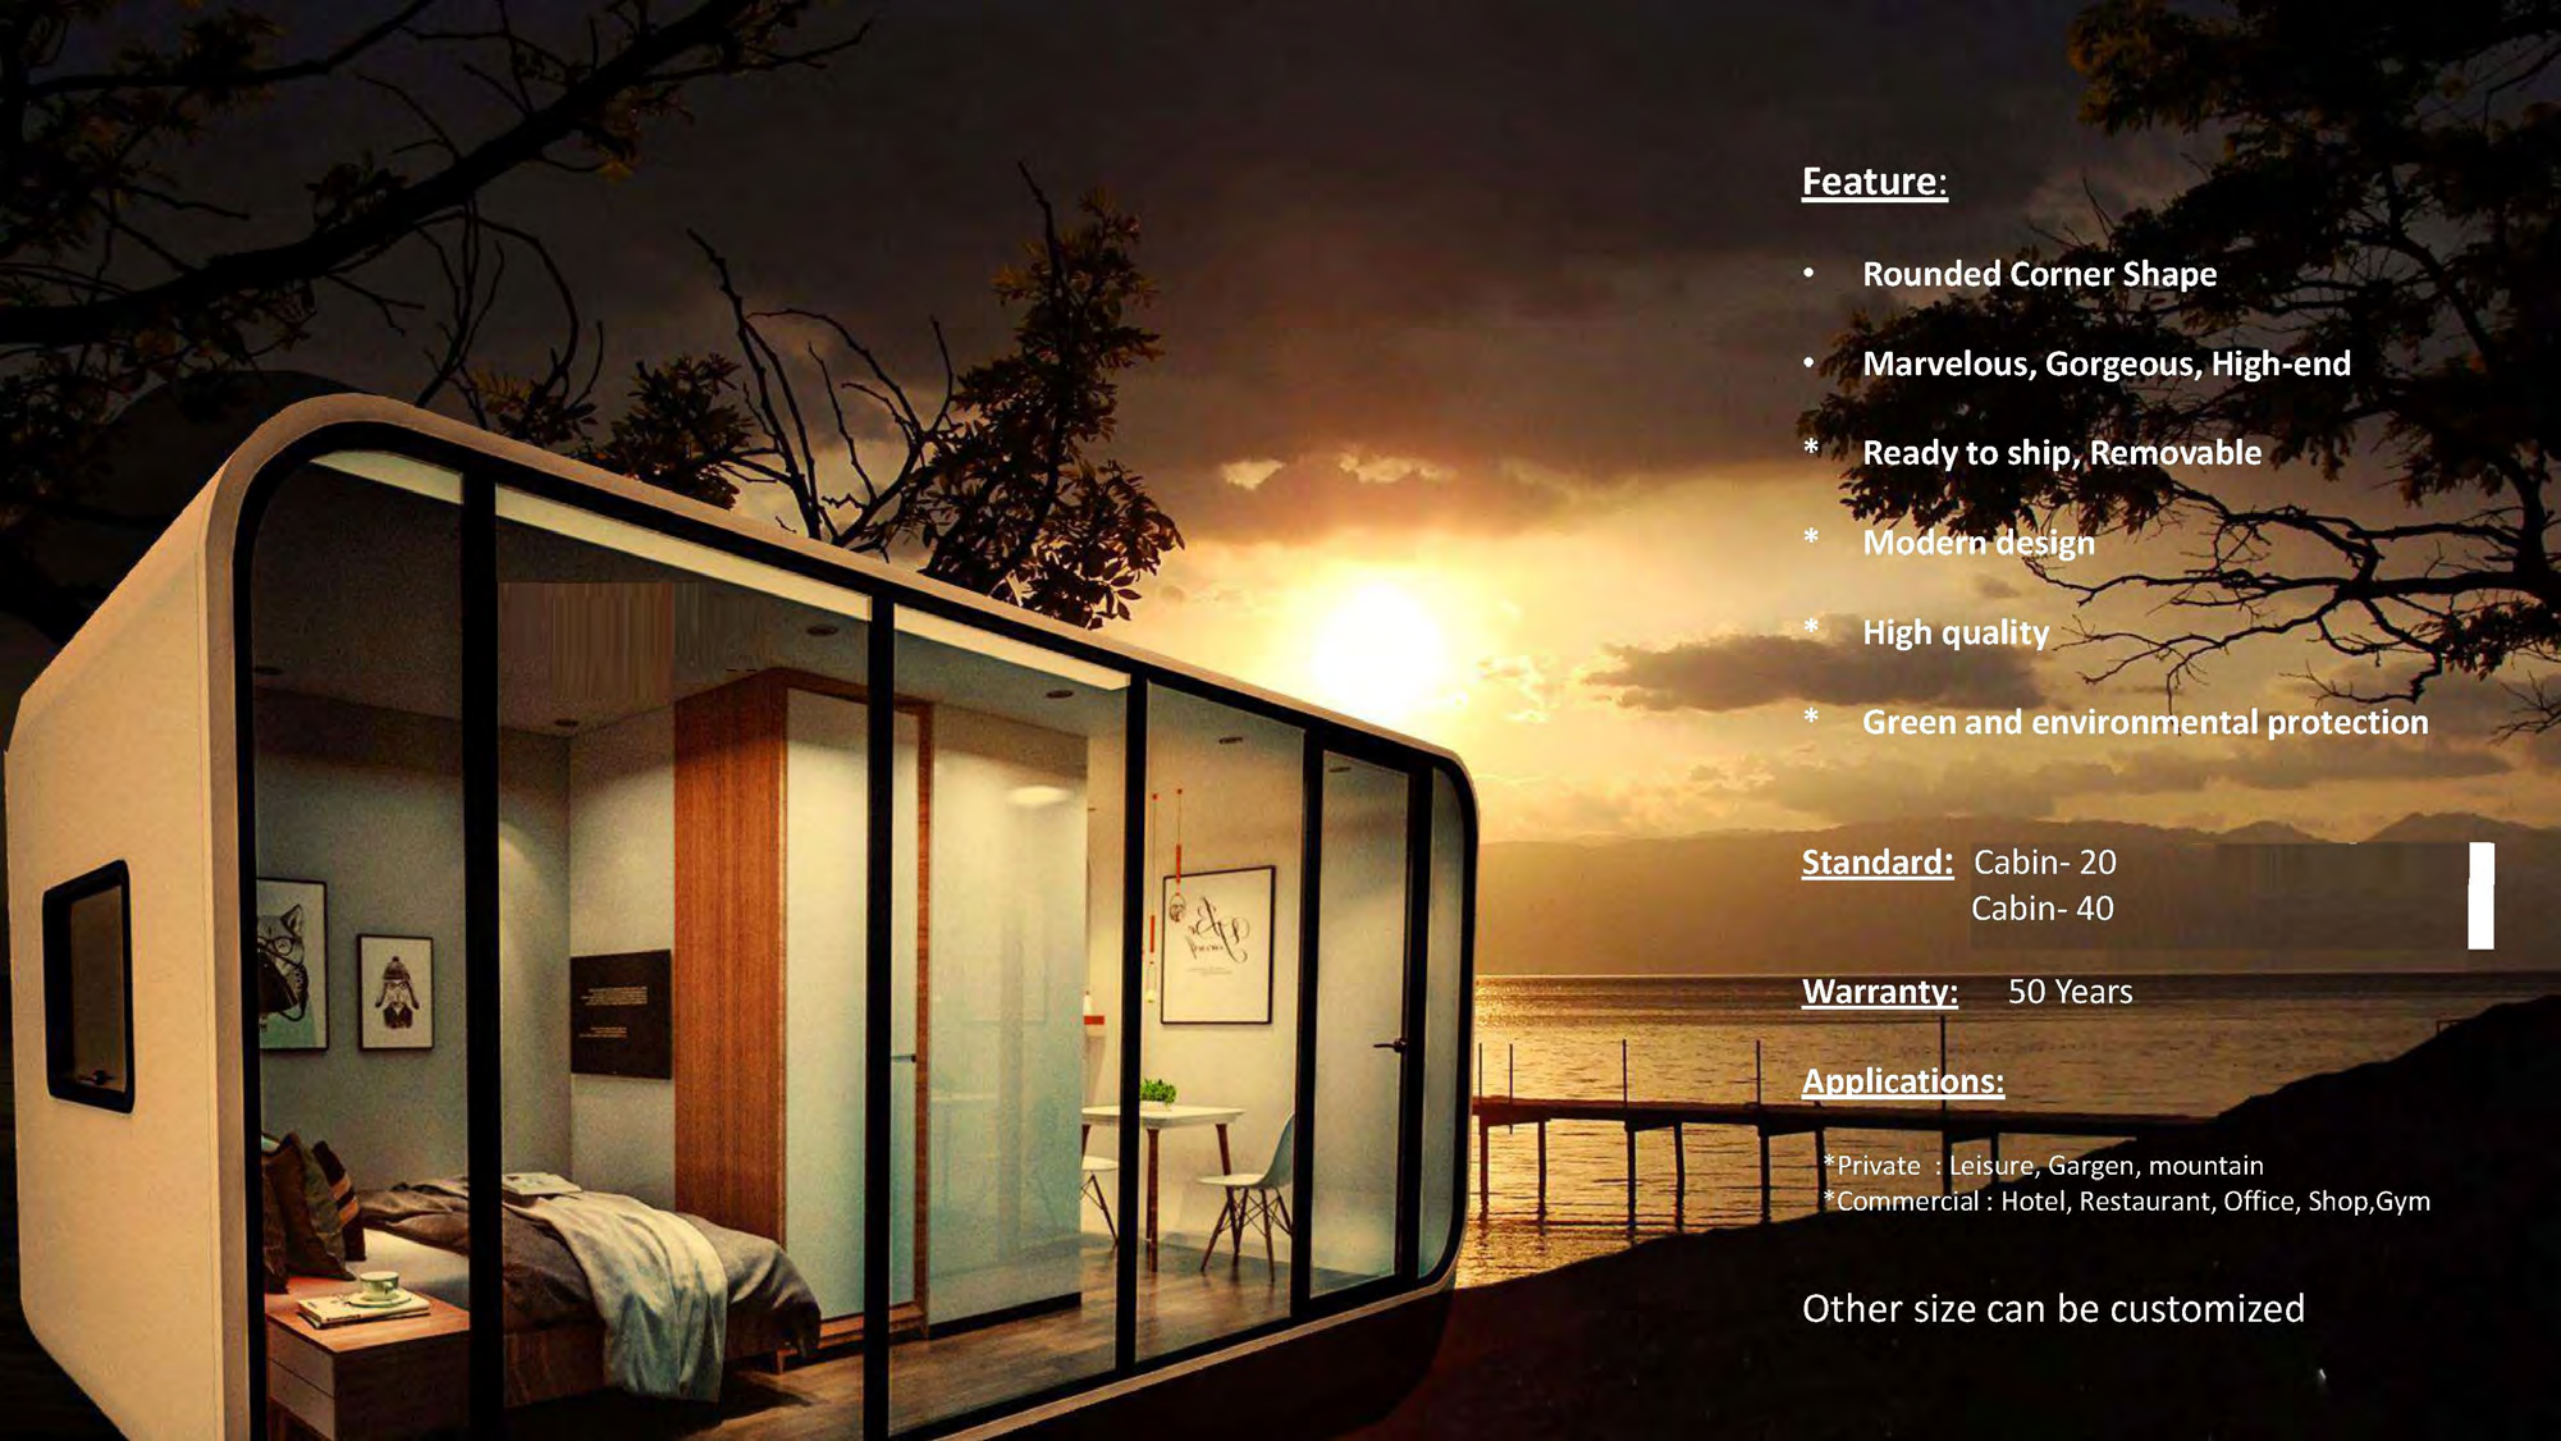

Assembly Expert

Together we create a new living and working environment!

Feature:

- Rounded Corner Shape
- Marvelous, Gorgeous, High-end
- * Ready to ship, Removable
- * Modern design
- * High quality
- * Green and environmental protection

Size : 5.8m(W) *2.16m(D)*2.2m(H)

Weight : About 2500kgs

Layout : 1 * Bedroom , 1 *bathroom,
1 * table space (office desk or simple kitchen)

Type A : Whole body + 1 full set bathroom

Type B : Type A + Furniture