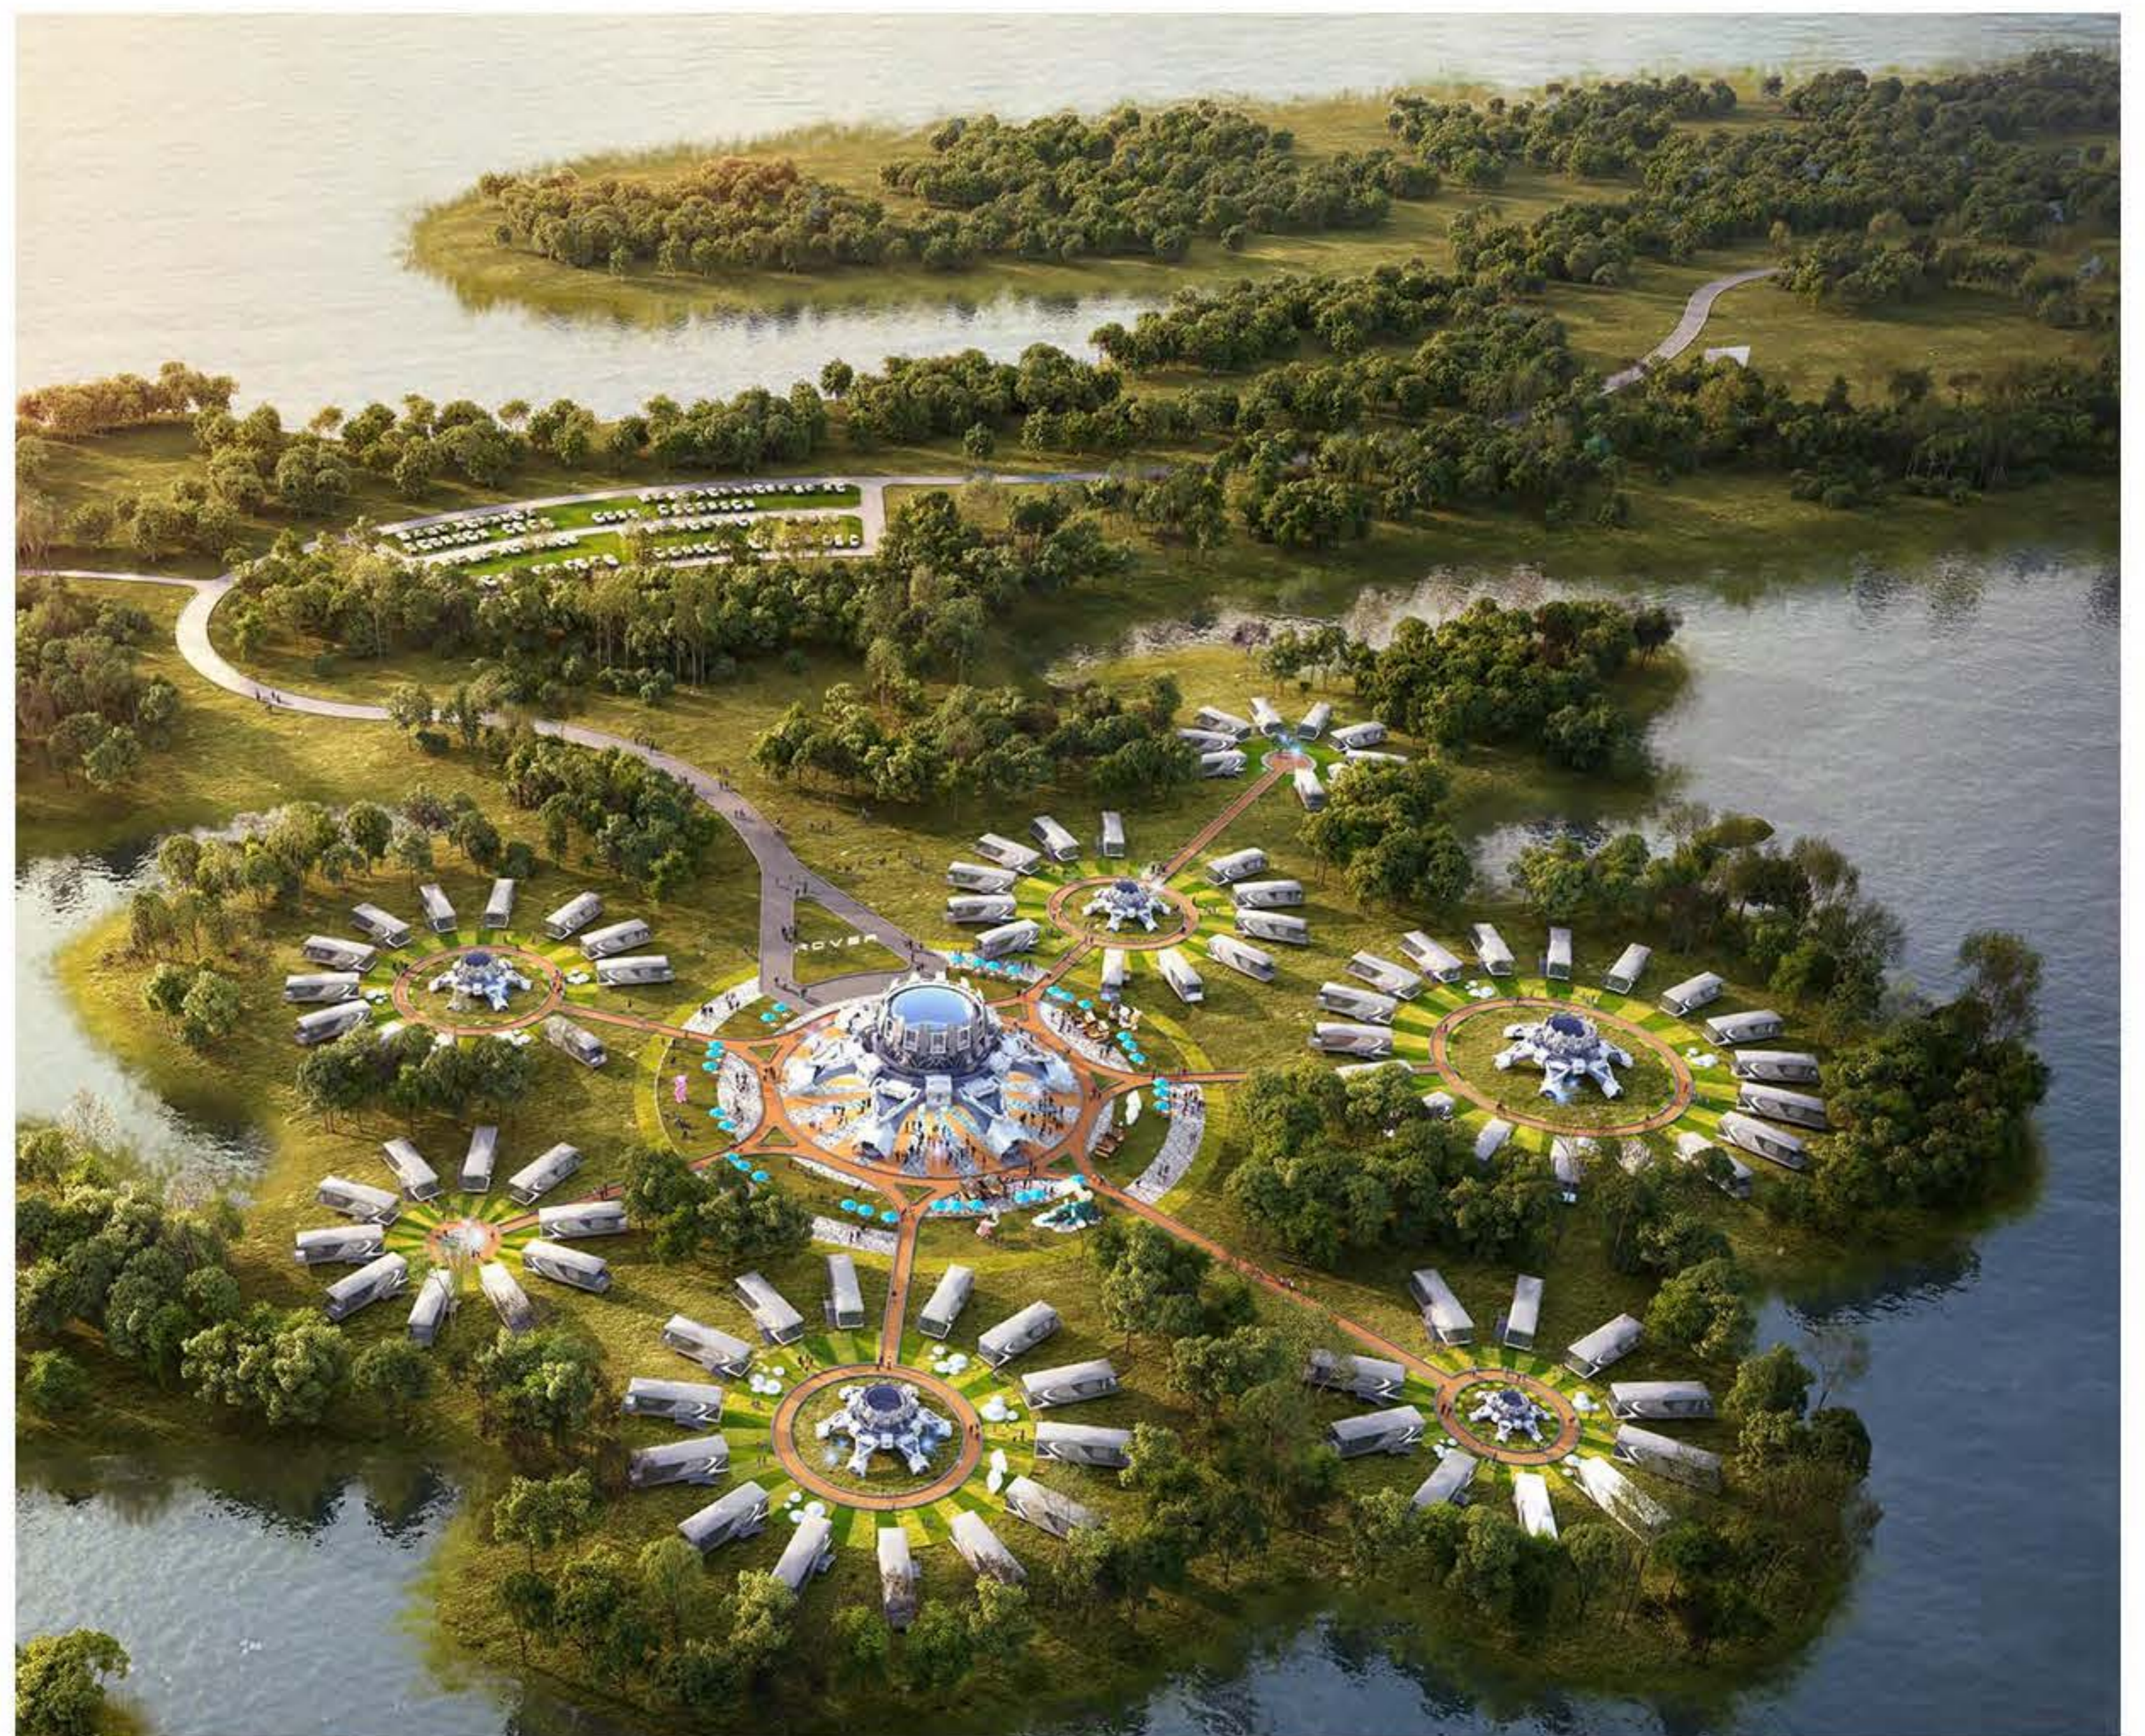

Product description
ROVER

Product application

Glamping

This is the future trend of the lodging industry, a brand-new vacation model, which can be combined with outdoor camping, high-end customized tourism, and other projects.

Theme Park

Create a theme IP park, and the ROVER can be used as a sci-fi series theme accommodation unit, which can be combined with study tours, parent-child education, team building development, immersive AI education, and other projects.

ROVER

Glamping

As a high-end vacation product in the wild, the ROVER is a cost-effective accommodation cabin designed based on the concept of living in unlimited terrain. The panoramic floor-to-ceiling windows and the unique and beautiful shape design make the accommodation product itself becomes an online celebrity product and check-in point. The whole house is decorated in accordance with the standard of a five-star hotel, allowing visitors to enjoy a high-end experience in the wild.