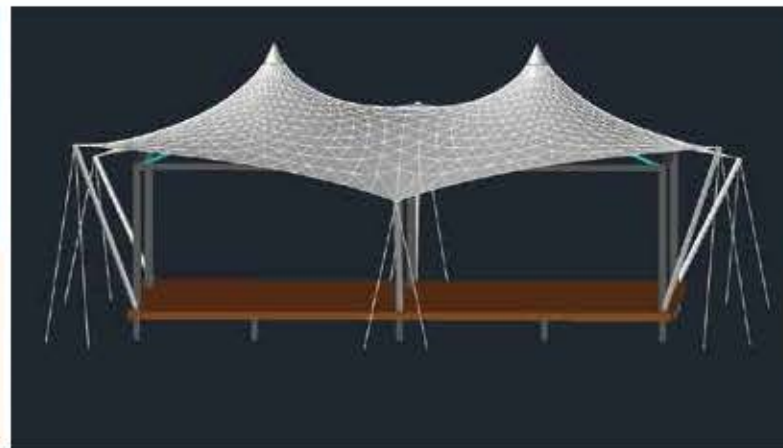

Tent Design & Engineering