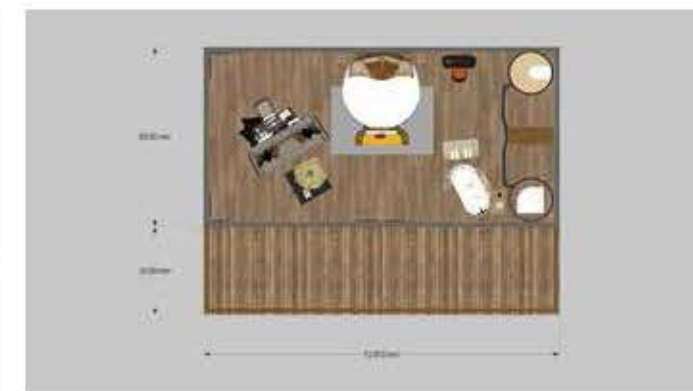

LUXURY TENT VILLAS

MODEL: ROYAL SUIT - FAMILY

INDOOR AREA: 72SQM

DECK AREA: 108SQM

STANDARD FEATURES:

- Q235 Steel Frame
- 650GSM PVC & 1100GSM PVDF
- 360 Views Glass Wall
- Inner Ceiling
- Curtains
- Accessories: hardware, and steel cables

Add-ons:

- Door: wood, glass, aluminum alloy
- Wall: 650 GSM canvas, glass, Eco-wood
- PHDF Shade Net Roof
- Deck: steel frame + WPC, concrete base
- Floor: wood, SPC, bamboo, tiled floor
- Insulation