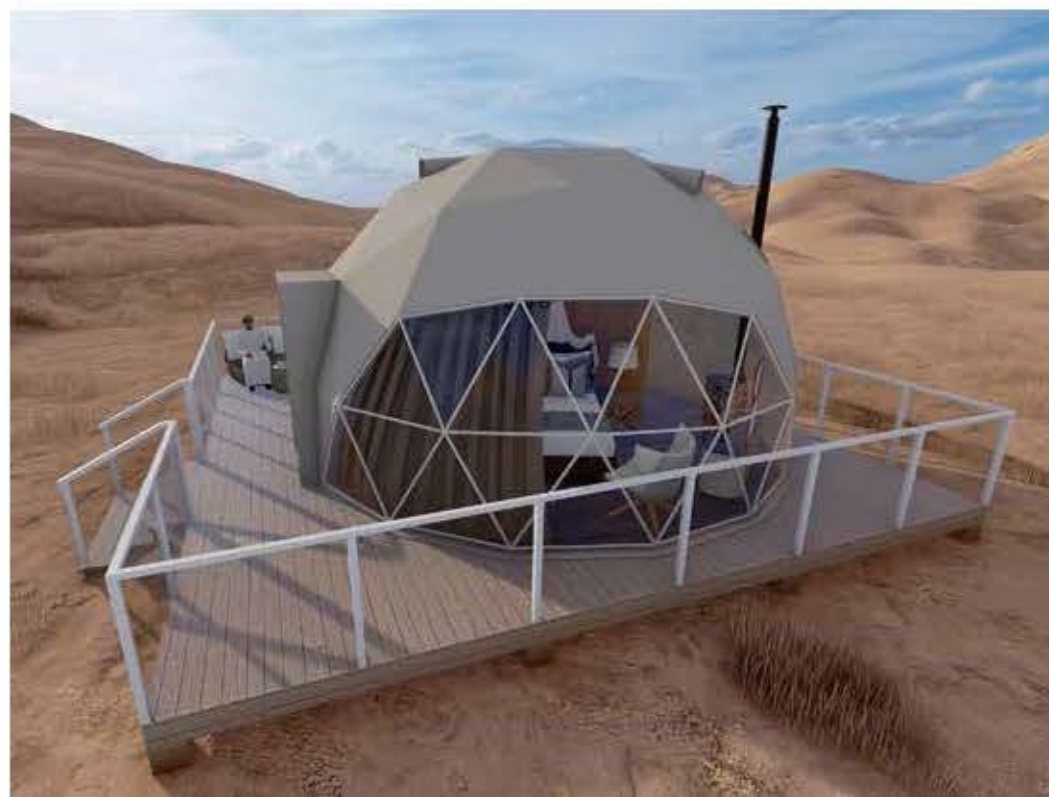

WHERE CAN YOU PUT THE DOME?

EVENT DOME

PROJECTION THEATERS, TRADE SHOW BOOTHS, MUSIC FESTIVALS

Event domes are favored for outdoor themed parties, trade show, and convention. We provide Event Domes with a stunning look and highly visible exterior that can be used for brand graphics, logos, and advertisements, leaving everyone in awe.

Projection Theaters -- Projection and Planetarium Domes, Illumination Domes, and Projection Spheres.

Corporate Tents -- Corporate Events & Conventions, Trade shows & Trade show Booths, Product Launches & Promotional Tours

Innovative Uses -- Art Installations, Festivals, Floating Domes, Ice Bars & Roof Top Lounges, Movie Sets, Private Parties, Special Occasions, and Much More.

Model	Area	Height	Frame size	Capacity		Assembly Time
				Standing	Seating	
DIA-6m	28	3m	Φ26*2.0	28	19	2 hours with crew of 2
DIA-10m	78	5m	Φ32*2.0	78	78	7 hours with crew of 3
DIA-15m	176	7.5m	Φ38*2.0	176	117	12 hours with crew of 4
DIA-20m	314	10m	Φ38*2.0	314	209	15 hours with crew of 5
DIA-25m	490	12.5m	Φ48*3.0	490	327	16 hours with crew of 10
DIA-30m	700	13m	Φ60*3.0	700	467	20 hours with crew of 12
DIA-35m	960	14m	Φ68*3.0	960	640	23 hours with crew of 12
DIA-40m	1256	15m	Φ68*3.0	1256	837	25 hours with crew of 15
DIA-50m	1962	18m	Φ68*3.0	1962	1308	28 hours with crew of 15

SIZE:

20'

26.7'

33.3'