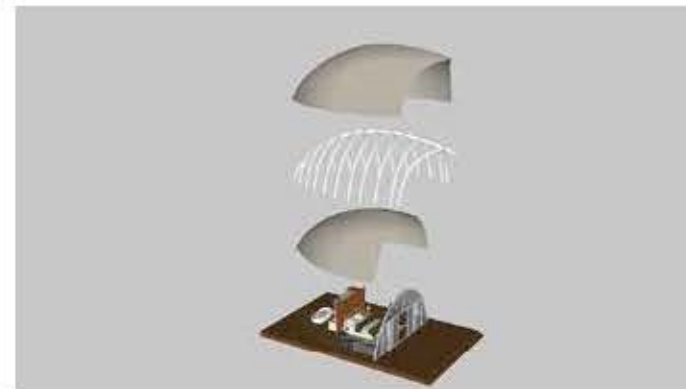

LUXURY GLAMPING PODS

MODEL: COCOON TENT PODS

INDOOR AREA: 42SQM
DECK AREA: 63SQM

STANDARD FEATURES:

- ✓ Q235 Steel Frame
- ✓ 1100GSM PVDF
- Glass Wall & Door
- ✓ Curtains
- ✓ Accessories: hardware, and steel cables

Add-ons:

- ✓ Door: wood, glass, aluminum alloy
- PHDF Shade Net Roof
- Deck: steel frame + WPC, concrete base
- ✓ Floor: wood, SPC, bamboo, tiled floor
- ✓ Insulation & Stove