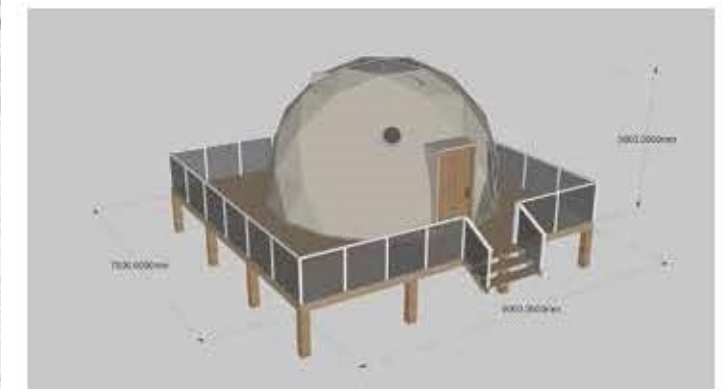

DWELL DOMES

SIZE(DIAMETER): 5M, 6M, 7M, 8M, 10M

STANDARD FEATURES:

- ✓ Q235 steel tubes
- ✓ Screws, washers and cap nuts
- ✓ 3x air vents and bay window
- ✓ Covering: 850gsm PVC
- ✓ PVC zip-door
- ✓ Assembly Tool Kit
- ✓ Installation Manual

Add-ons:

- ✓ Doors: Wood, Aluminium Alloy, Tempered Glass
- ✓ Inner Ceiling
- ✓ Deck: steel frame + WPC, concrete base
- ✓ Floor: wood, SPC, bamboo, tiled floor
- ✓ Insulation cloths, PU
- ✓ Stove & Air conditioning
- ✓ Solar Fan Ventilation
- ✓ Bathroom Module