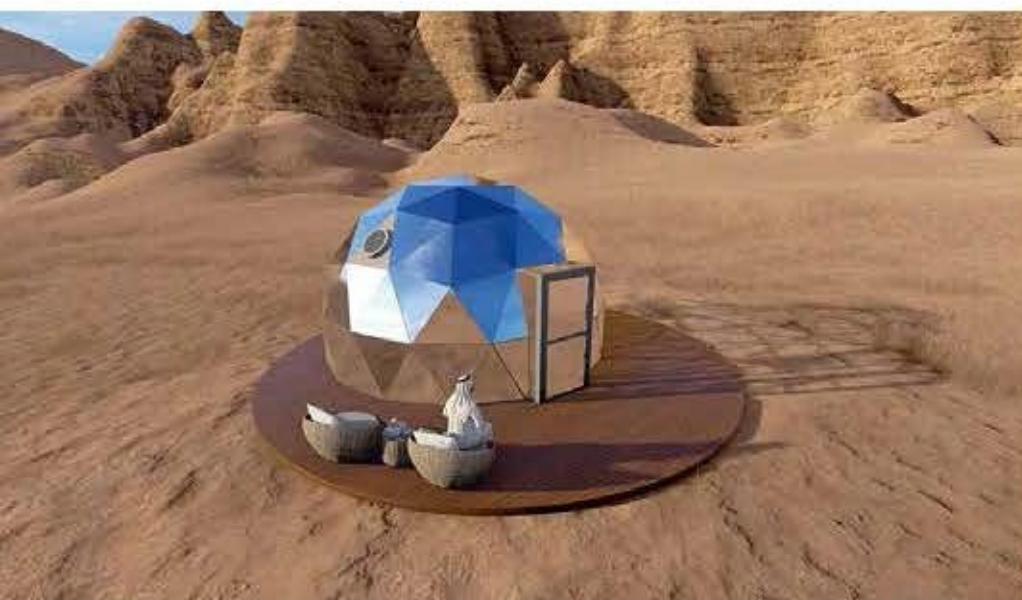

# MORE STYLES AND MODELS

## GEODESIC DOME TENTS

Geodesic Dome Tents are based geodesic structure, the strongest structure known in the architecture industry, a new fashion choice for resort accommodations.

We provide Geodesic Dome Tents ranging from 3m to 50m for glamping, exhibitions, commercial events, greenhouse, projections, etc.