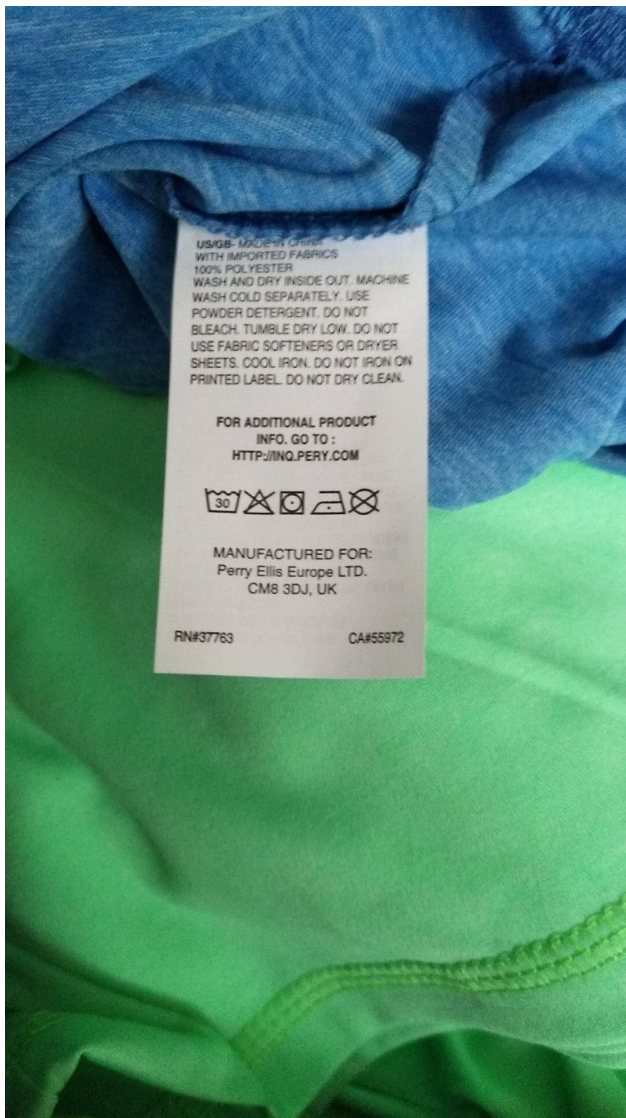

MANUFACTURED FOR:
Perry Ellis Europe LTD.
CM8 3DJ, UK

RN#37763

CA#55972

US/GB- MADE IN CHINA
WITH IMPORTED FABRICS
100% POLYESTER
EXCLUSIVE OF DECORATION
WASH AND DRY INSIDE OUT. MACHINE
WASH COLD SEPARATELY. USE
POWDER DETERGENT. DO NOT
BLEACH. TUMBLE DRY LOW. DO NOT
USE FABRIC SOFTENERS OR DRYER
SHEETS. COOL IRON. DO NOT IRON
PRINTED AREA. DO NOT DRY CLEAN.

FABRICADO POR:
PERRY ELLIS INTERNATIONAL
3000 NW 107TH AVENUE
MIAMI FL 33172

Hang tags are removed

US/GB- MADE IN CHINA
WITH IMPORTED FABRICS
100% POLYESTER
WASH AND DRY INSIDE OUT. MACHINE
WASH COLD SEPARATELY. USE
POWDER DETERGENT. DO NOT
BLEACH. TUMBLE DRY LOW. DO NOT
USE FABRIC SOFTENERS OR DRYER
SHEETS. COOL IRON. DO NOT IRON ON
PRINTED LABEL. DO NOT DRY CLEAN.

FABRICADO POR:
PERRY ELLIS INTERNATIONAL
3000 NW 107TH AVENUE
MIAMI FL 33172

...TER A SEC. ... NE PAS
BR/PT- FABRICADO NA CHINA
COM TECIDO IMPORTADO
100% POLIÉSTER
LAVAR E SECAR COM O AVESSO PARA
FORA, LAVAR SEPARADAMENTE NA
MÁQUINA A FRIO. UTILIZAR
DETERGENTE EM PÓ. NÃO UTILIZAR
LIXÍVIA, SECAR A BAIXA TEMPERATURA.
NÃO UTILIZAR AMACIADOR DE ROÇAS
OU TOALHETES. ENGOMAR A...