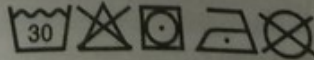

US/GB- MADE IN CHINA
WITH IMPORTED FABRICS
100% POLYESTER
EXCLUSIVE OF DECORATION
WASH AND DRY INSIDE OUT. MACHINE
WASH COLD SEPARATELY. USE
POWDER DETERGENT. DO NOT
BLEACH. TUMBLE DRY LOW. DO NOT
USE FABRIC SOFTENERS OR DRYER
SHEETS. COOL IRON. DO NOT IRON
PRINTED AREA. DO NOT DRY CLEAN.

FOR ADDITIONAL PRODUCT
INFO. GO TO :
[HTTP://INQ.PERY.COM](http://INQ.PERY.COM)

MANUFACTURED FOR:
Perry Ellis Europe LTD.
CM8 3DJ, UK

CM102762

CA#55972