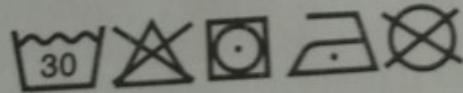

643149306109

M

NESS7510

100

PO#SU25703

MADE IN CHINA

DO NOT
USE FABRIC SOFTENERS OR DRYER
SHEETS. COOL IRON. DO NOT IRON
PRINTED AREA. DO NOT DRY CLEAN.

FOR ADDITIONAL PRODUCT
INFO. GO TO :
[HTTP://INQ.PERY.COM](http://INQ.PERY.COM)

MANUFACTURED FOR:
Perry Ellis Europe LTD.
CM8 3DJ, UK

RN#37763

CA#55972

US/GB- MADE IN CHINA
WITH IMPORTED FABRICS
100% POLYESTER
EXCLUSIVE OF DECORATION
WASH AND DRY INSIDE OUT. MACHINE
WASH COLD SEPARATELY. USE
POWDER DETERGENT. DO NOT
BLEACH. TUMBLE DRY LOW. DO NOT
USE FABRIC SOFTENERS OR DRYER
SHEETS. COOL IRON. DO NOT IRON
PRINTED AREA. DO NOT DRY CLEAN.