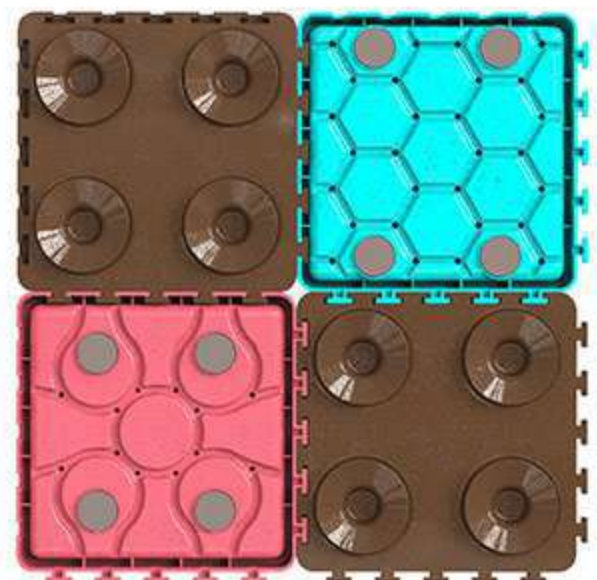

There are four suction cups on the back,
which can be lay flat or use vertically.