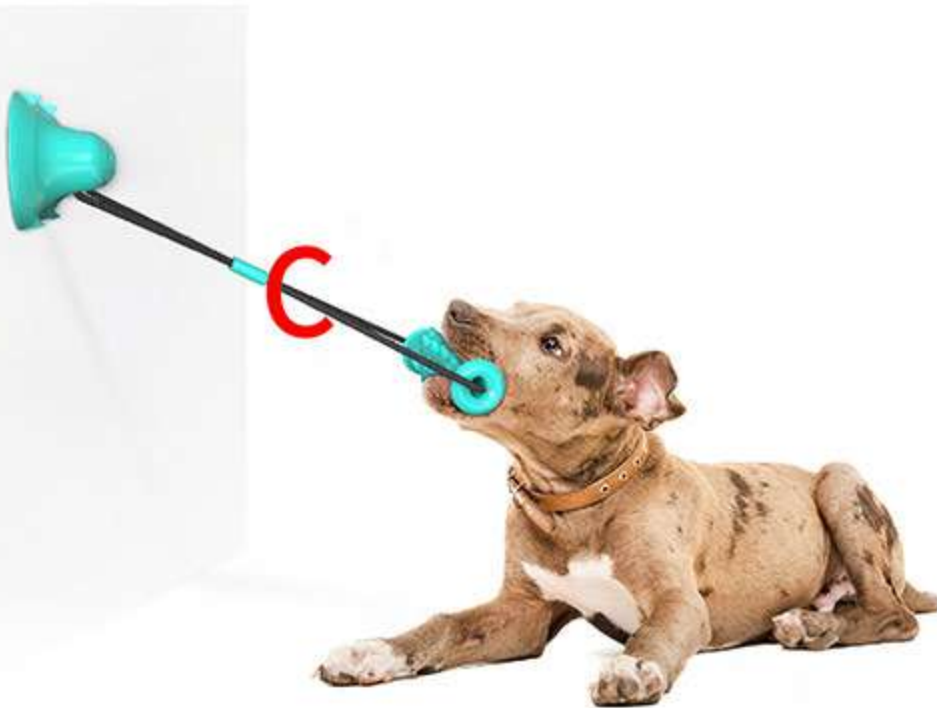

SJC01

DOUBLE SUCTION CUPS SERRATED MOLAR STICK

GRIND TEETH/CLEAN TEETH/REMOVE
DENTAL CALCULUS/RELIEVE ANXIETY

B Design of double suction cups

1. The design of super large suction cup, which can be stuck on any surface.
2. The design of two suction cups will better interact with dog, which will increase dog's interest.

C Pull Rope

pull rope design that anti-tiger bite

Green

Turquoise

Clean the dirt and calculus of dog's teeth comprehensively, to ensure dog's dental health in every minute and every second.

Applying dog toothpaste or attractant on the outside of the teeth cleaning aisle can better clean dog's teeth.