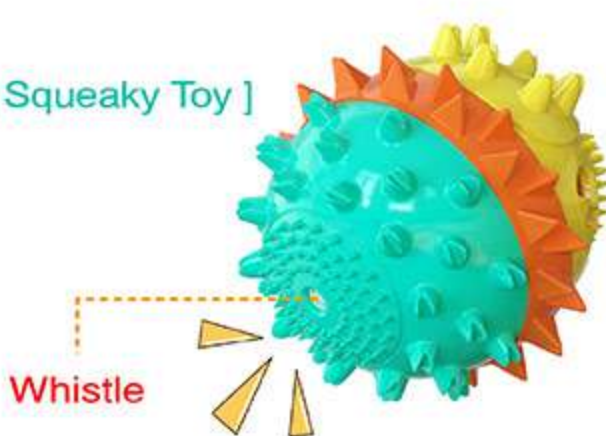

- Cotton dog bite rope
- Conical Molar Bump
- Food leaking hole
- Pointed molar bumps
- Serrated molar bumps

[Squeaky Toy]