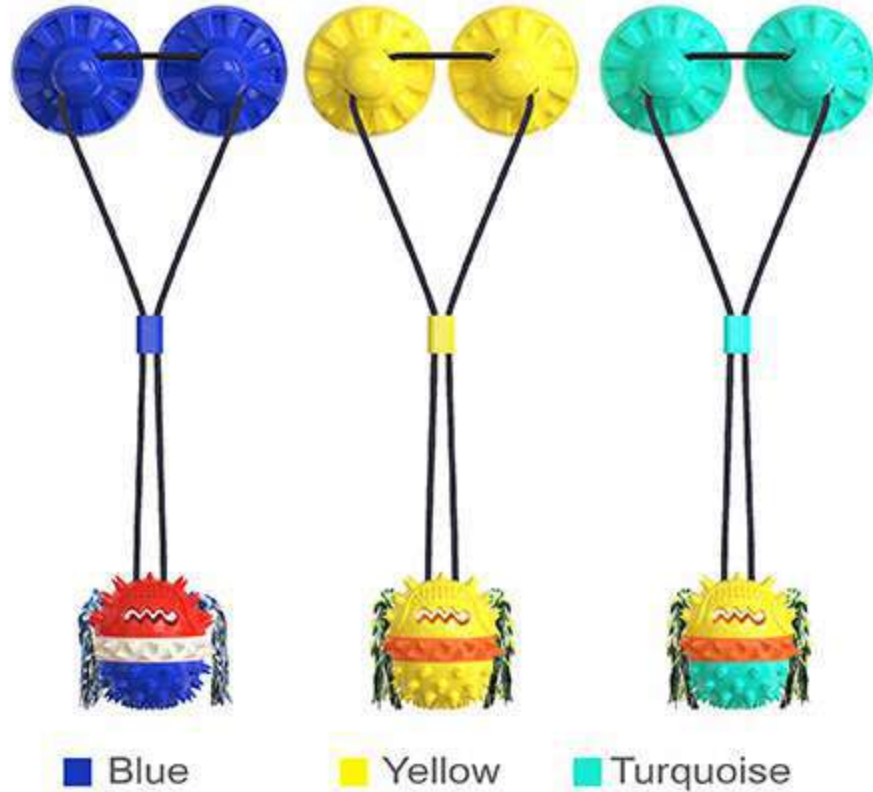

UPGRADED SUCTION CUP DOG TOY (TYPE C)

(Double suction cups + Bouncing squeaky food dispensing ball)