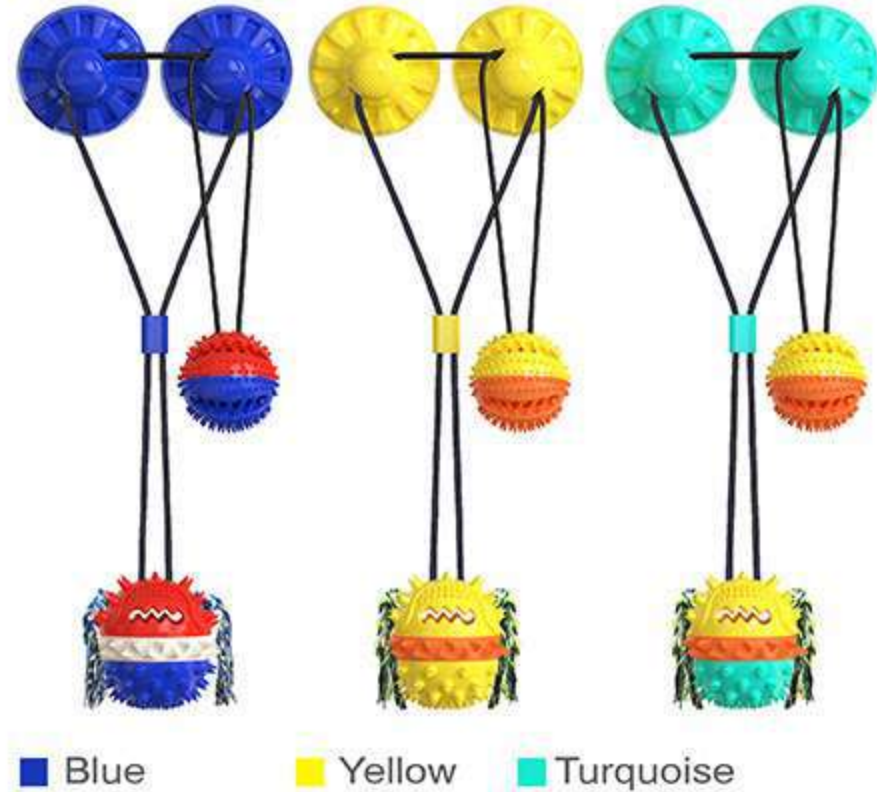

UPGRADED SUCTION CUP DOG TOY (TYPE D)

(Double suction cups + Bouncing squeaky food dispensing ball + Molar ball)