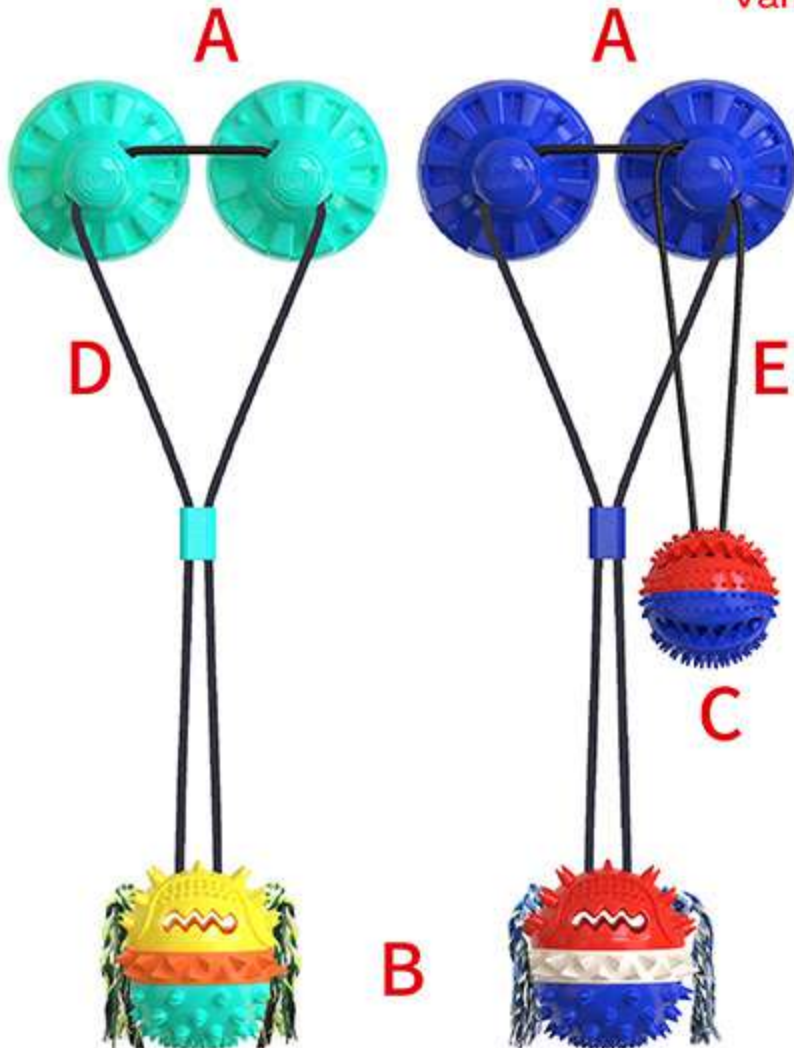

A Design of 2 Powerful suction cups

The suction cup is stable overall and not easy to be pulled apart, which makes the toy more interactive with the dog and will enhance the dog's interest in playing. Each set of products comes with a smooth floor sticker. Before use, you can stick the floor sticker on any surface such as wooden floor or rough ground, and then attach the suction cup to the floor sticker to allow the suction cup to be used in a variety of environments.

B New design of bouncing squeaky food dispensing ball

Designed with large and thick ball, which is more resistant to dog bites. There are cone-shaped, triangle-shaped, zigzag-shaped molar bumps in different sizes that arranged on the surface of the molar ball horizontally and vertically, which can deeply clean the stones and dirt of the dog's incisors, molars and canines while the dog bites the toy, fully protecting the oral health of dog. Designed with food dispensing function, so you can put in snacks to use it as a food dispensing toy for dogs. Also it is designed with squeaking function, which will make a squeaking sound when the dog bites the toy, to better attract the dog's attention. It comes with a dog bite cotton rope, which can increase the dog's interest in playing.

C Molar bal

E 31.5IN elastic rope

Designed with molar balls and elastic rope, which brings dogs two different playing experience and has more selling points.

D 63IN anti-tiger bite pull rope

Designed with the extended nylon pull rope, together with the new squeaky food dispensing ball. It's high abrasion resistant and can resist tiger bites without being damaged.

Upgraded Suction
Cup Dog Toy
[TYPE C]

Upgraded Suction
Cup Dog Toy
[TYPE D]