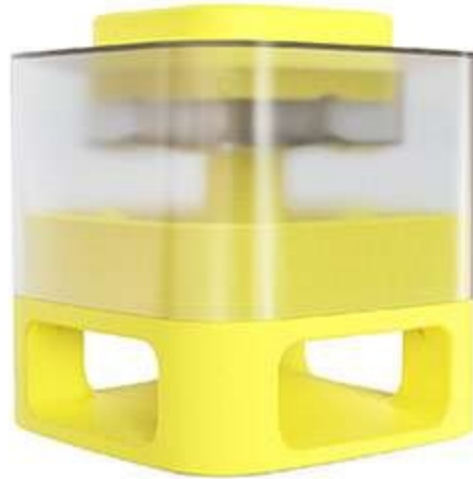

PRESS THE FOOD DROP BUTOON

TRANSPARENT GRANARY

FOOD DROP OUTLET

TOWER-SHAPED FOOD SLOPE

MUSHROOM-HEAD SHAPED SUCTION CUP

ANTI-SLIP RUBBER MAT

MUSHROOM-HEAD SHAPED SUCTION CUP FIXING HOLE

■ White

Size: 6.7in*6.7in*7.28in

Pets: Suitable to dogs in any size

Ferris food leaking part

It can be rotated in 360 degrees vertically, and drop snacks through the food leaking hole to attract pet's attention.