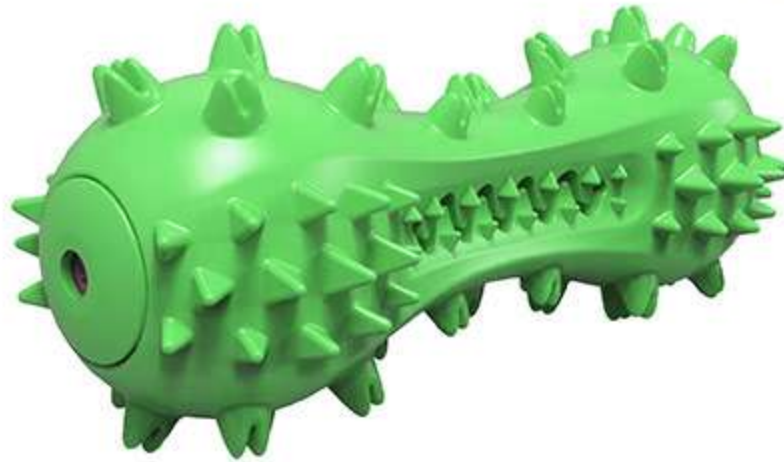

■ Green

Playing with the toy frequently can relieve dog's anxiety and improve its IQ. Prevent dogs from destroying furniture, truly realize the function that dogs brush teeth by themselves.

【Product Information】

Color: Turquoise, Yellow, Green

Material: TPR

Weight: 5.50oz

Size: 7.09*2.76*2.68 inch

Breed: Suitable for small, medium and large dogs in any breeds.