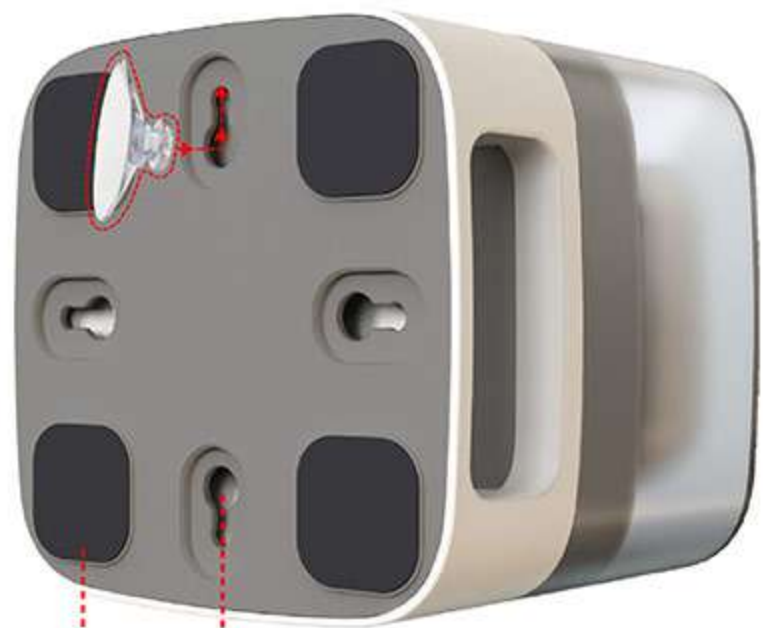

ANTI-SLIP RUBBER MAT

MUSHROOM-HEAD SHAPED SUCTION CUP FIXING HOLE