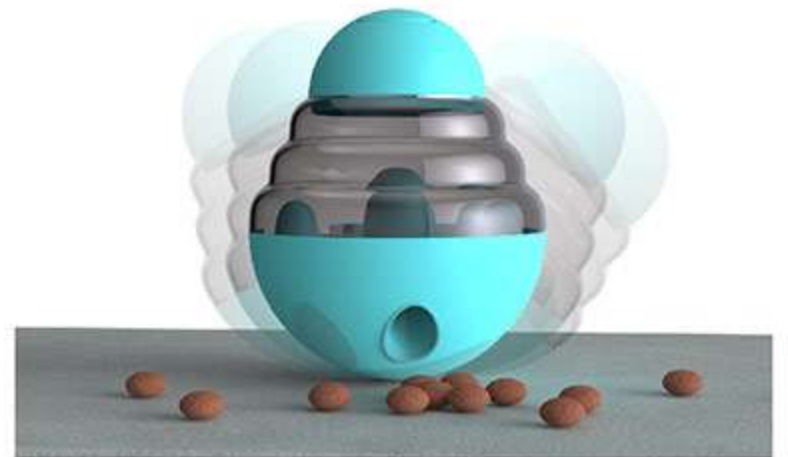

Structure: suction cup + tug rope + buckle + round food dispensing ball without sound

YYG01

TUMBLER FOOD LEAKING BALL

DOG TOY / FOOD LEAKING BALL
TRAINING BALL / PUZZLE BALL
RELIEVE BOREDOM / EXERCISE

■ Turquoise