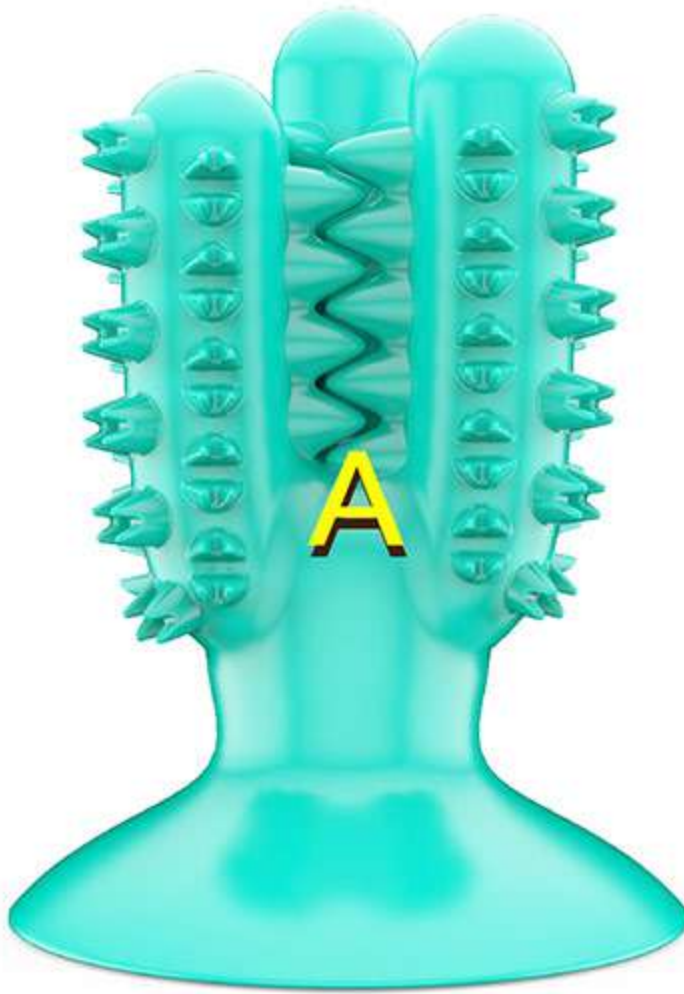

【Product Information】

Color: Turquoise, Green

Material: TPR

Weight: 11.75oz

Size: 22.05*7.48*2.56 inch

Breed: Suitable for small, medium and large dogs in any breeds.

Suck vertically does not affect the suction function.

A ORIGINALLY DESIGNED TEETH
CLEANING AISLE

When pet is chewing the toothbrush, this toothbrush helps to effectively clean tartar and dirt from dog's fangs, by rubbing the enlarged molar rod in the teeth cleaning aisle back and force.