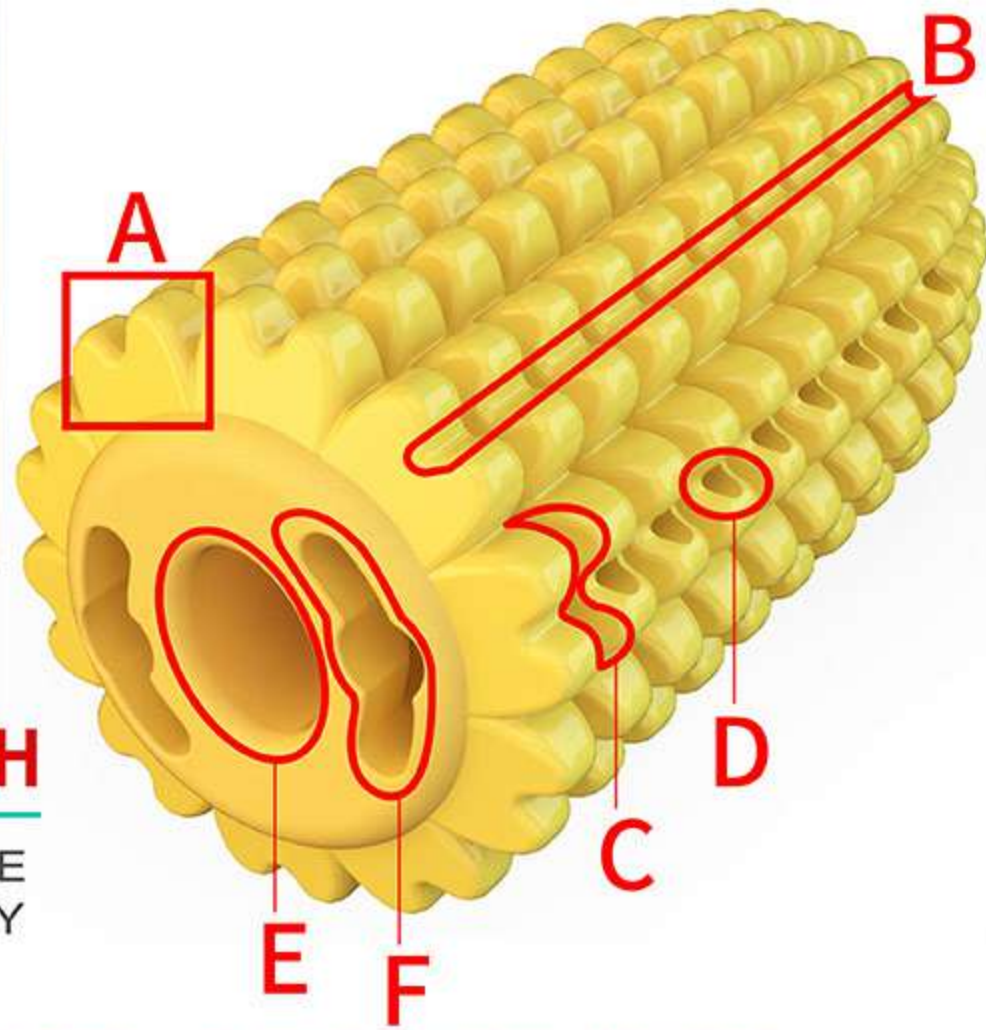

GO PUBLIC IN MAY, 2020