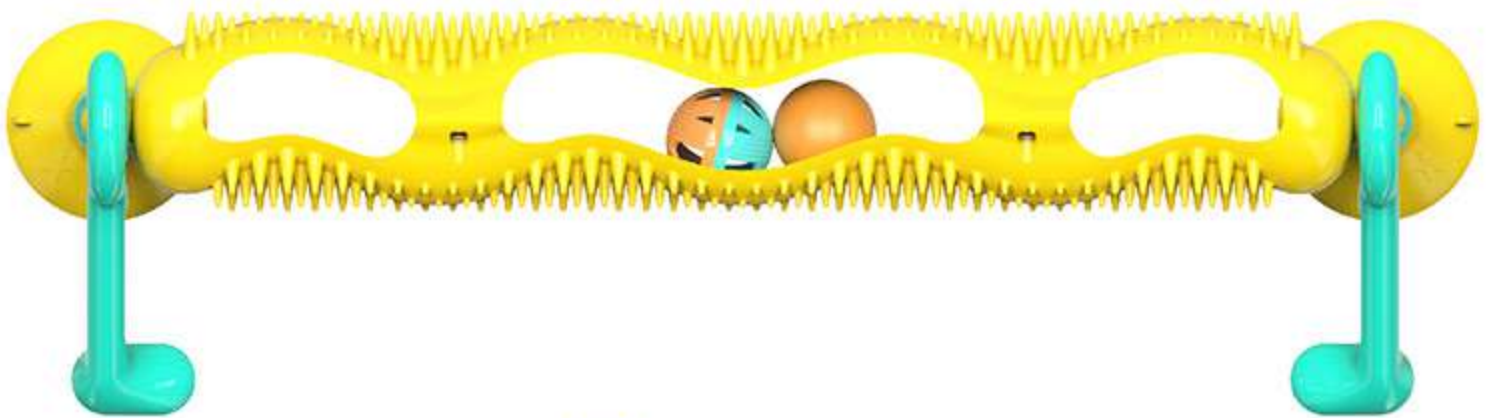

■ Yellow

【Product Information】

Color: Yellow, Turquoise

Material: Body+Stand: PP, Suction Cup: TPR

Weight: 11.11oz

Size: 21.14*4.41*5.75 inch

Breed: Suitable for cat in any age and breed.