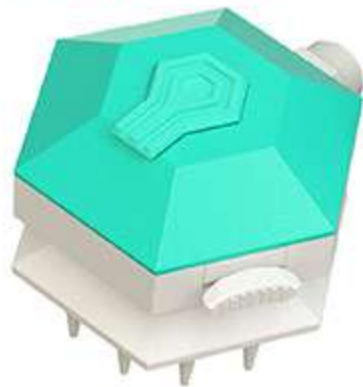

Shower Gel/Shower Nozzle
+
Hard Massage Brush Function

HS01

MULTIFUNCTIONAL PET SHOWER

Hand-shower/Shower Gel Nozzle
One-key Function Switch/Massage Brush