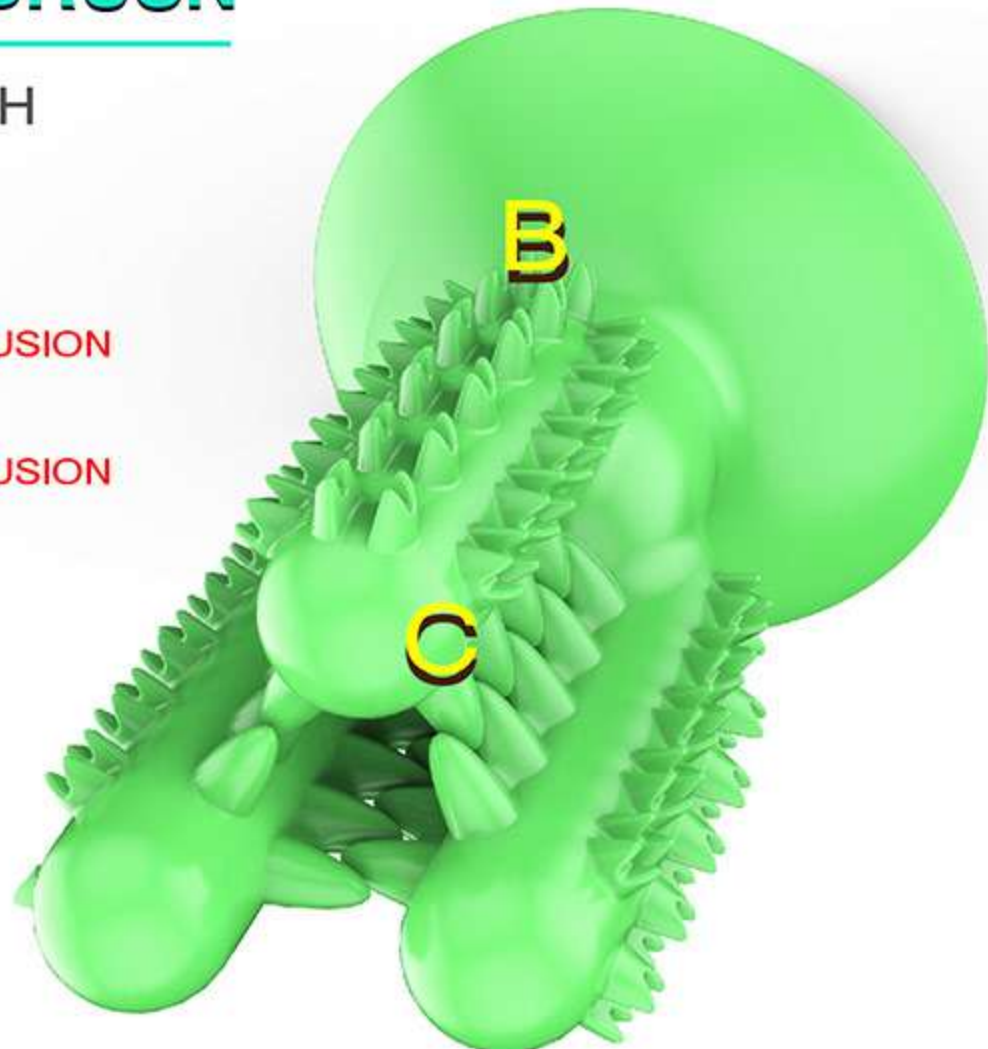

CACTUS DOG TOOTHBRUSH

GRIND TEETH / CLEAN TEETH
IMPROVE IQ / TRAINING

B ORIGINAL DESIGN OF MOLAR PROTRUSION
- VERTICAL

C ORIGINAL DESIGN OF MOLAR PROTRUSION
- HORIZONTAL

When pet chews this product with its back teeth, the molar protrusions arranged horizontally and vertically will effectively clean the tartar and dirt in dog's back teeth, in order to protect dog's dental health comprehensively. Facts have proved that our design is more effective than other products on the market.