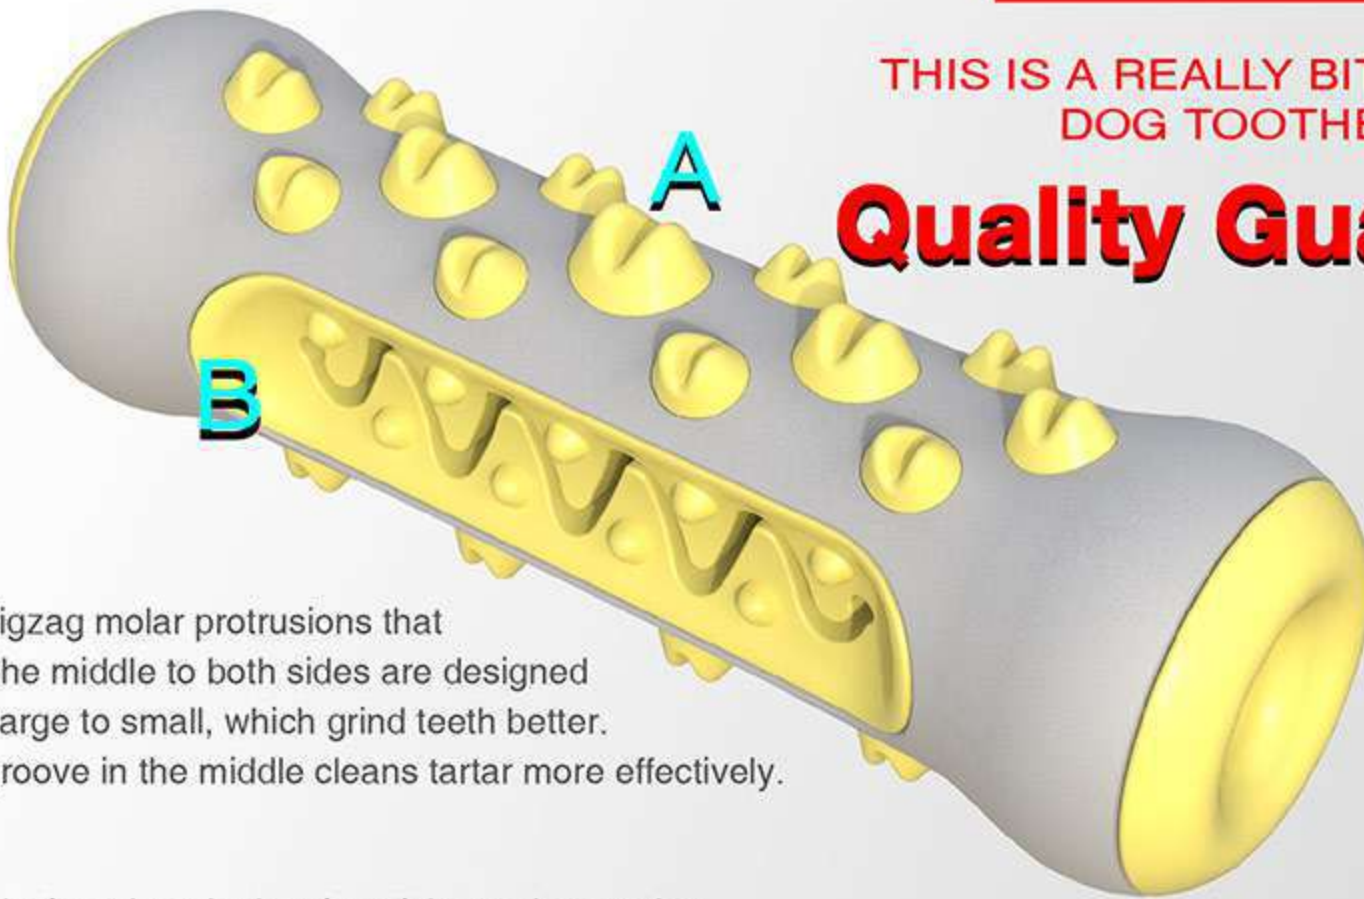

Material: PP

Weight: 21.52 oz

Size: Diameter 7.52 inch, Height 7.83 inch

Breed: Suitable for cat in any age and breed.

THIS IS A REALLY BITE-RESISTANT
DOG TOOTHBRUSH!

Quality Guarantee

A

The zigzag molar protrusions that from the middle to both sides are designed from large to small, which grind teeth better. The groove in the middle cleans tartar more effectively.

B

New designed teeth cleaning aisle can be put dog toothpaste, which helps to clean dog's teeth and remove tartar deeply.

GT01

NEW DOG TOOTHBRUSH

GRIND TEETH / CLEAN TEETH
IMPROVE IQ / RELIEVE ANXIETY

C

The exterior is made of high-hardness nylon material, which is anti-bite, anti-fall and anti-smash.