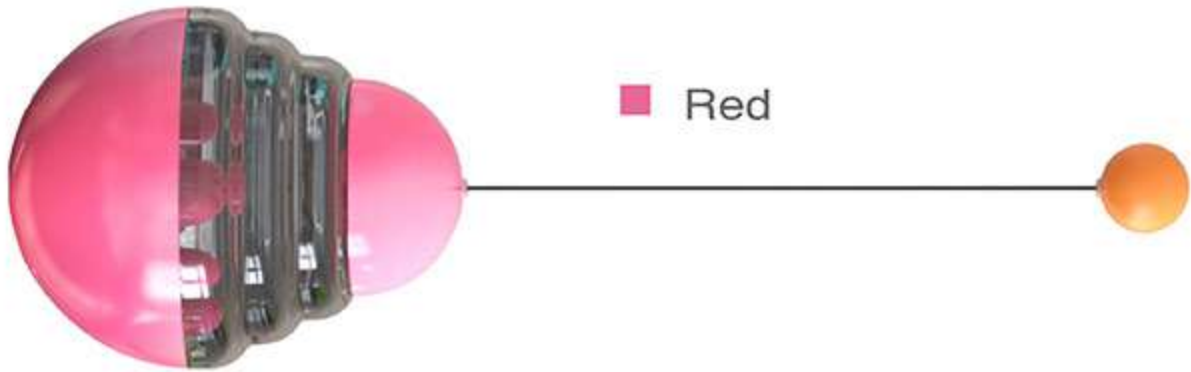

Size: 6.22*29.13*2.72 inch

Specification: 1 pack

Breed: Suitable for cat in any age and breed.

YYM01
TUMBLER CAT FOOD
DISPENSING TOY

CAT TOY / FOOD DISPENSING TOY
TRAINING TOY / PUZZLE TOY

■ Yellow

■ Turquoise