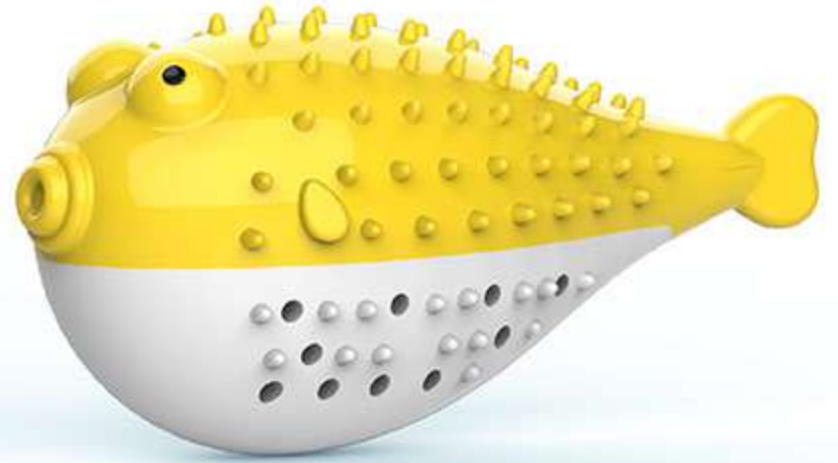

Green

Yellow

Turquoise

Red

【Product Information】

Color: Green, Yellow, Turquoise, Red

Material: TPR

Weight: 2.47oz

Size: 4.72*1.93*2.28 inch

Breed: Suitable for cat in any age and breed.