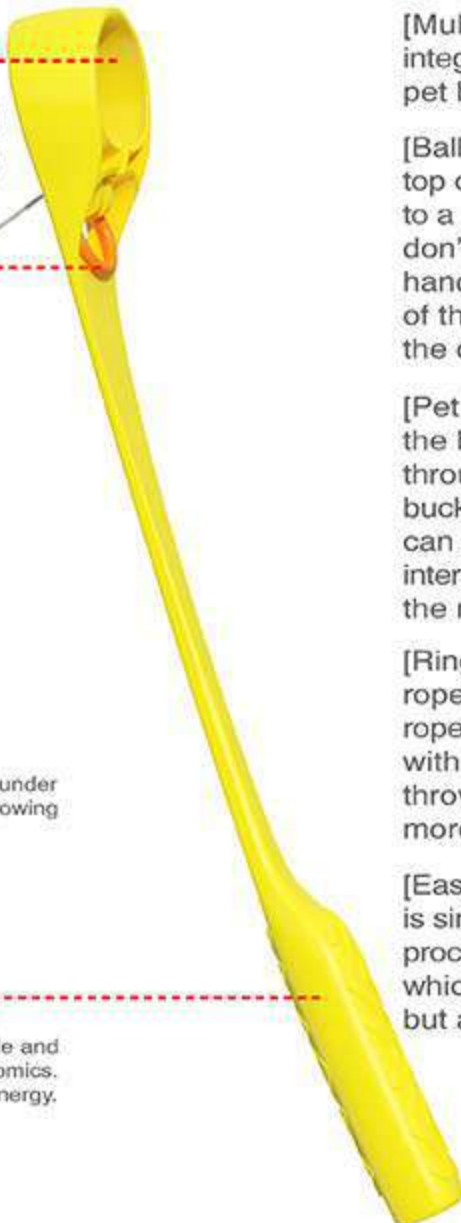

Molar ball fixed place

The molar ball can be easily installed on the top of the ball launcher,and directly swing the arm to throw the molars to a distance,allowing the dog to catch it back.It is sanitary and you don't need bend down when using it.

Soft drawstring loop

Drawstring

Pet Ball with Automatic Retractable Rop

The molar ball has a built-in retractable rope,under the restriction of the drawstring buckle, the throwing range of the molar ball can be controlled.

Non-slip grip

Lengthened texture grip design is comfortable and not easy to take off, which is in line with ergonomics. Hold the cue steadily in your hand and save energy.

■ Blue

■ Yellow

■ Turquoise

Leisurely interactive with your dog