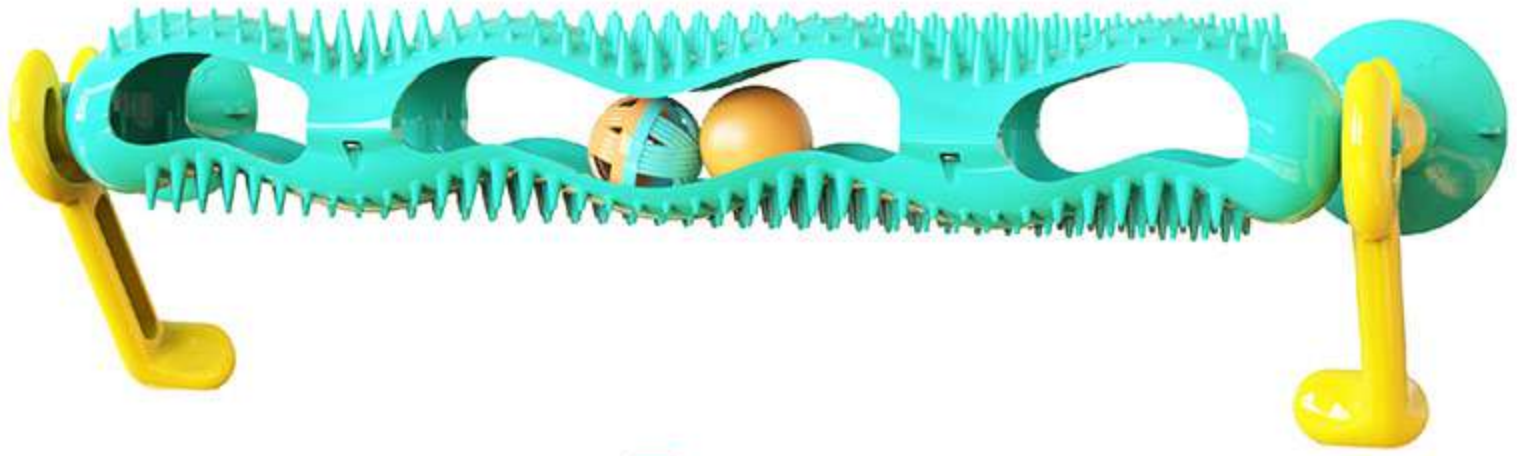

■ Turquoise