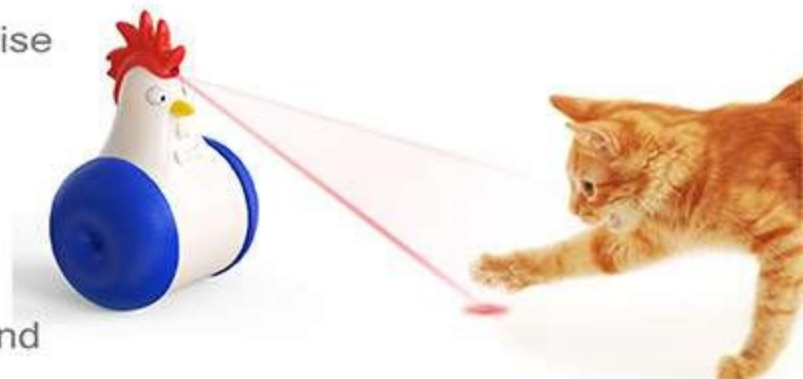

Yellow

【Cat calling device】

The toy can emit a special sound for calling cat, which will effectively attract cat and help the owner to find cat, preventing cat from being lost.

【Product Information】

Color: Blue, Yellow, Orange, Turquoise

Material: ABS

Size: 3.66*2.87*5.39in

Weight: 7.7 OZ

Pets: suitable for large, medium and small cats

[Molar toy]+[Floating toy]

XEYPSWJ01

CROCODILE-SHAPED WATER SPRAY CHEW TOY

[SMART WATER SPRAY TOY] Put the product into water, the toy will automatically spray water, and it will stop spray automatically when it is taken out of the water by dogs.