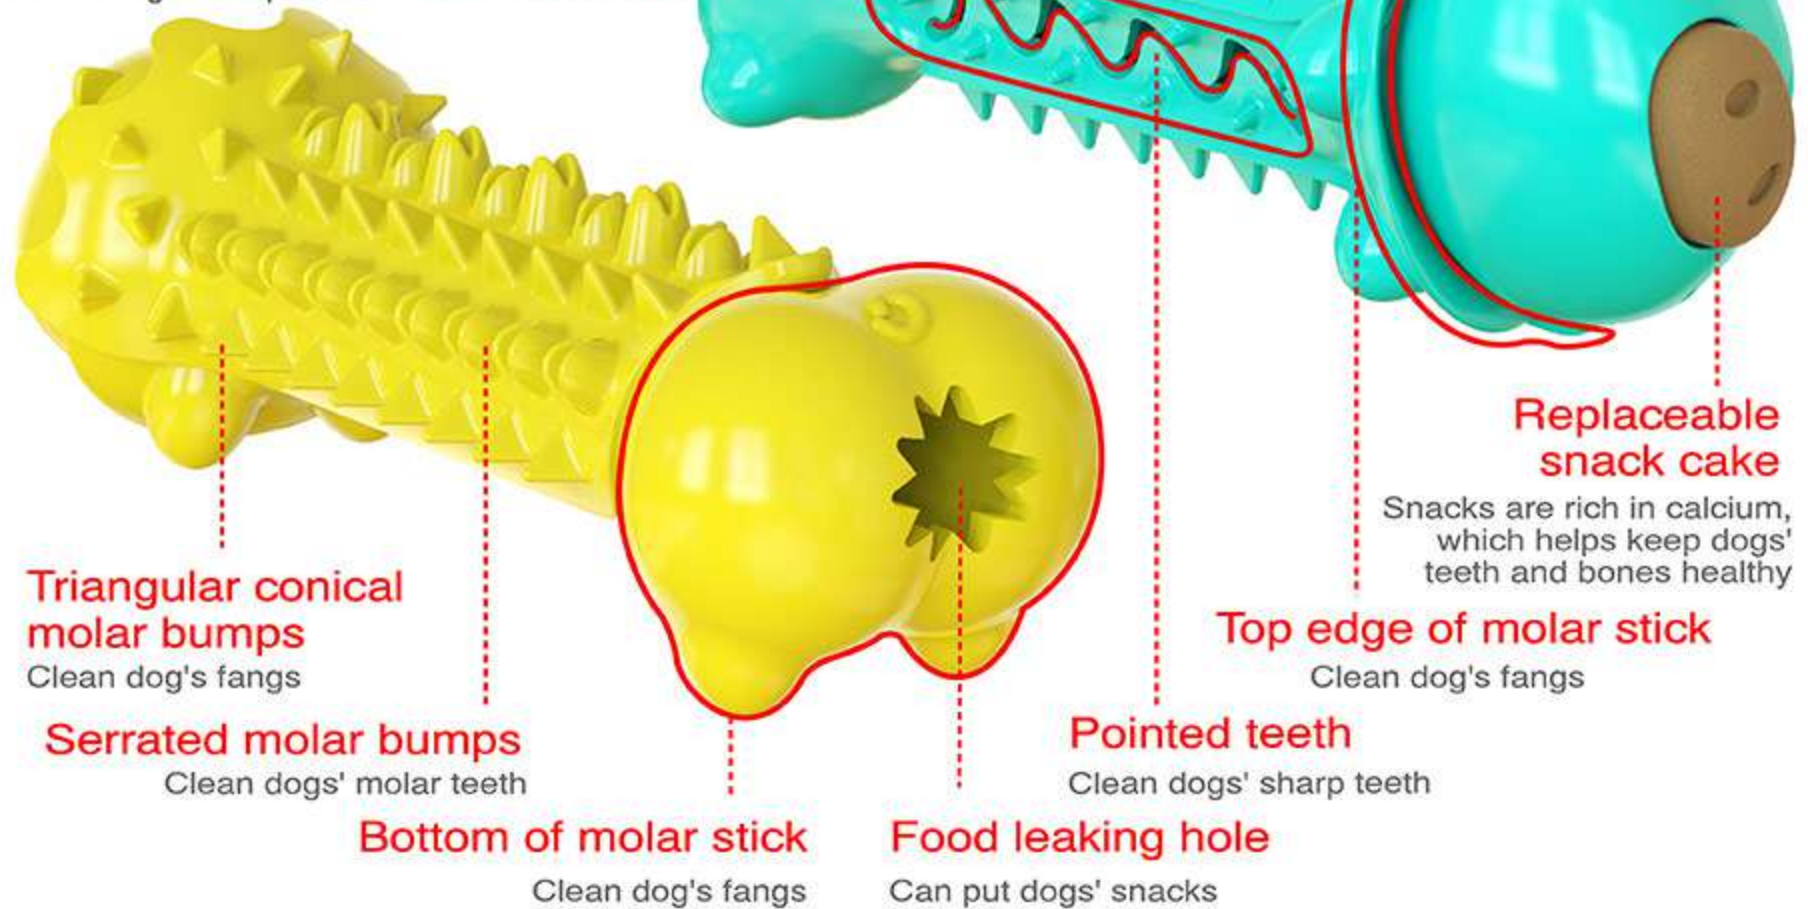

Teeth cleaning aisle

Clean dogs' sharp teeth

GRIND TEETH \ REMOVE CALCULUS
RELIEVE ANXIETY

DESIGNED WITH 3 REPLACEABLE
CALCIUM-RICH SNACK CAKES

Curved cleaning tank

Clean dogs' sharp teeth

Triangular conical molar bumps

Clean dog's fangs

Serrated molar bumps

Clean dogs' molar teeth

Bottom of molar stick

Clean dog's fangs

Food leaking hole

Can put dogs' snacks

Pointed teeth

Dog toothpaste or attractant can be applied on the outside of newly designed teeth cleaning aisle, which will better clean dogs' teeth.

Dog snacks can be putted in the middle aisle of the molar stick as a food dispensing toy to use. This toy is suitable for dogs of any age, and they will feel very happy while playing!