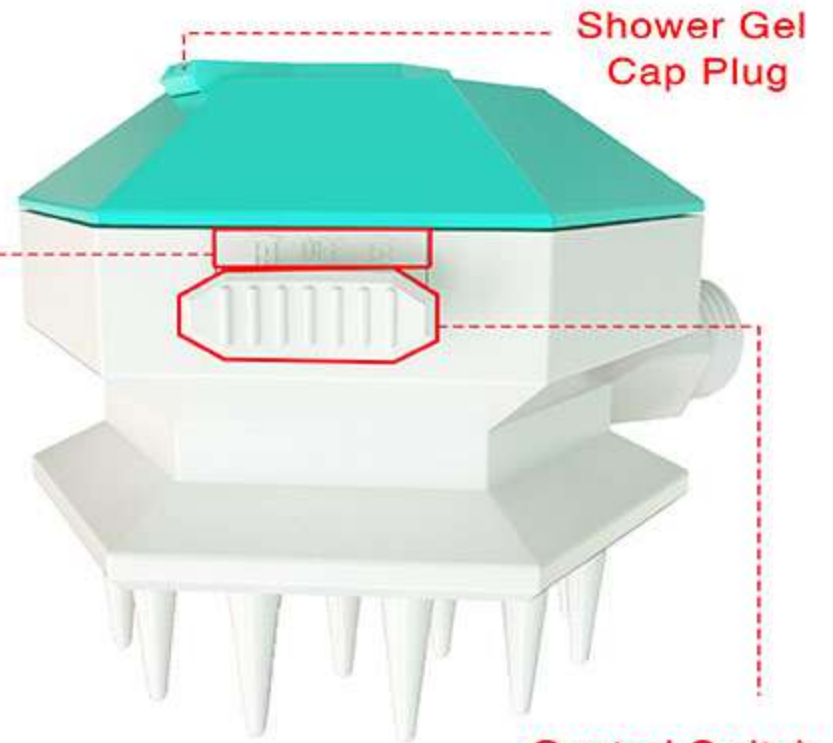

Pets: Suitable for all kinds of dogs and cats

Shower Gel/Shower Nozzle
+
Hard Massage Brush Function

Shower Nozzle

HS01

MULTIFUNCTIONAL PET SHOWER

Hand-shower/Shower Gel Nozzle
One-key Function Switch/Massage Brush