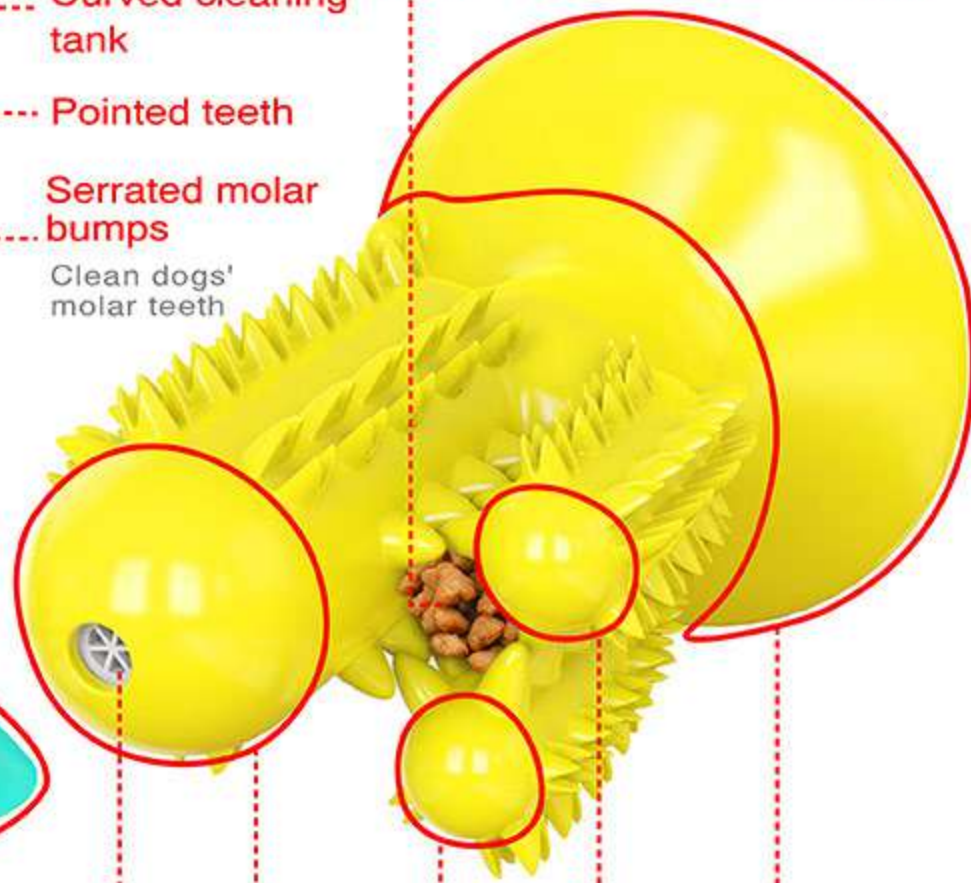

CACTUS-SHAPED SQUEAKY DOG TOOTHBRUSH

DOG TOOTHBRUSH\SQUEAK TOY
REMOVE CALCULUS\RELIEVE ANXIETY
DESIGNED WITH SIMULATED CACTUS-SHAP
AND 360°SERRATED MOLAR BUMPS

Teeth cleaning aisle

Clean dogs' sharp teeth.

Curved cleaning tank

Pointed teeth

Serrated molar bumps

Clean dogs' molar teeth

Put dog food or fine snacks in the teeth cleaning aisle, Can be used as a food dispensing toy.

Whistle

Top of the molar column+ edge of the suction cup

The dog toothbrush can be adsorbed on the floor or on the wall, which makes it more convenient for pet dogs to use, and bring some interactive fun!

Dog toothpaste or attractant can be applied on the molar teeth of the teeth cleaning aisle, which will better clean dogs' teeth.