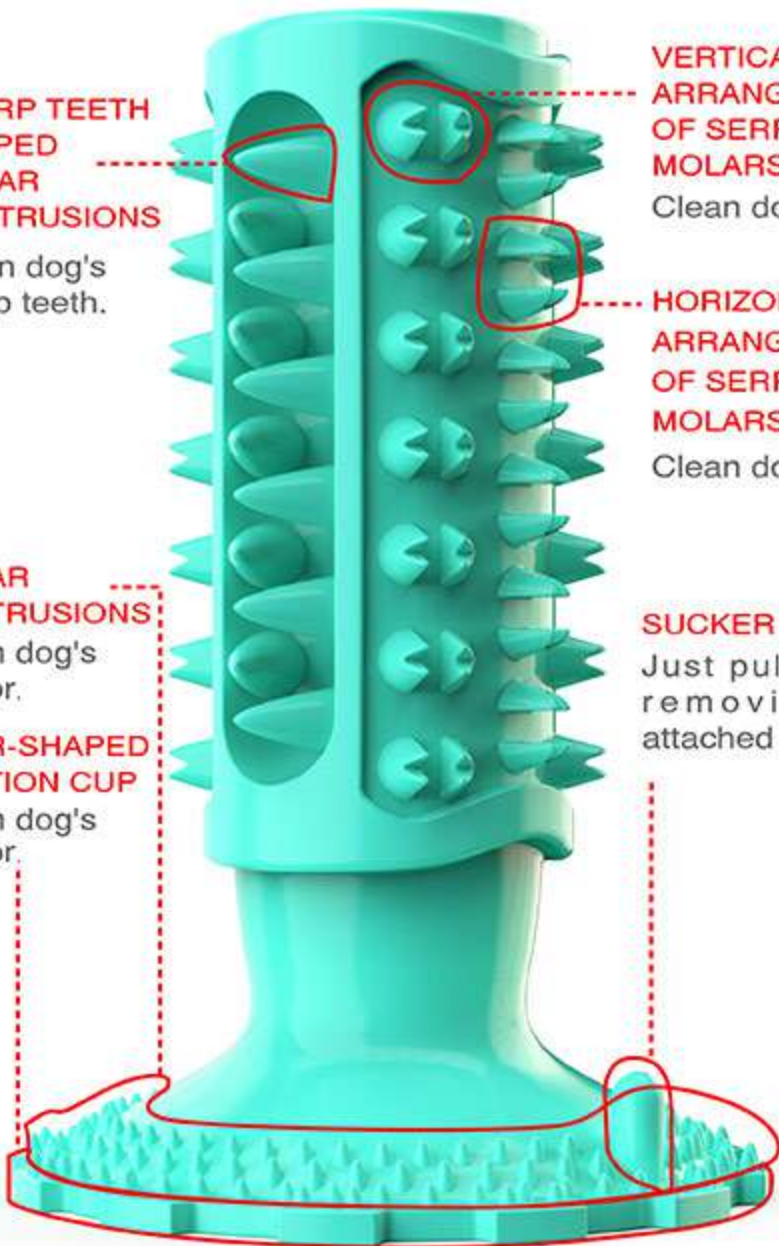

Clean dog's sharp teeth.

VERTICAL ARRANGEMENT OF SERRATED MOLARS

Clean dog's molars

HORIZONTAL ARRANGEMENT OF SERRATED MOLARS

Clean dog's molars

MOLAR PROTRUSIONS

Clean dog's incisor.

GEAR-SHAPED SUCTION CUP

Clean dog's incisor.

SUCKER BUMP POST

Just pull it up when removing the toy attached to the surface.

■ Yellow

■ Turquoise

■ Green

Update suction cup design.
Serrated edge + 360° molar
protrusions.

Thoroughly clean the dirt, meal residue
and dental calculus on the dog's incisor.