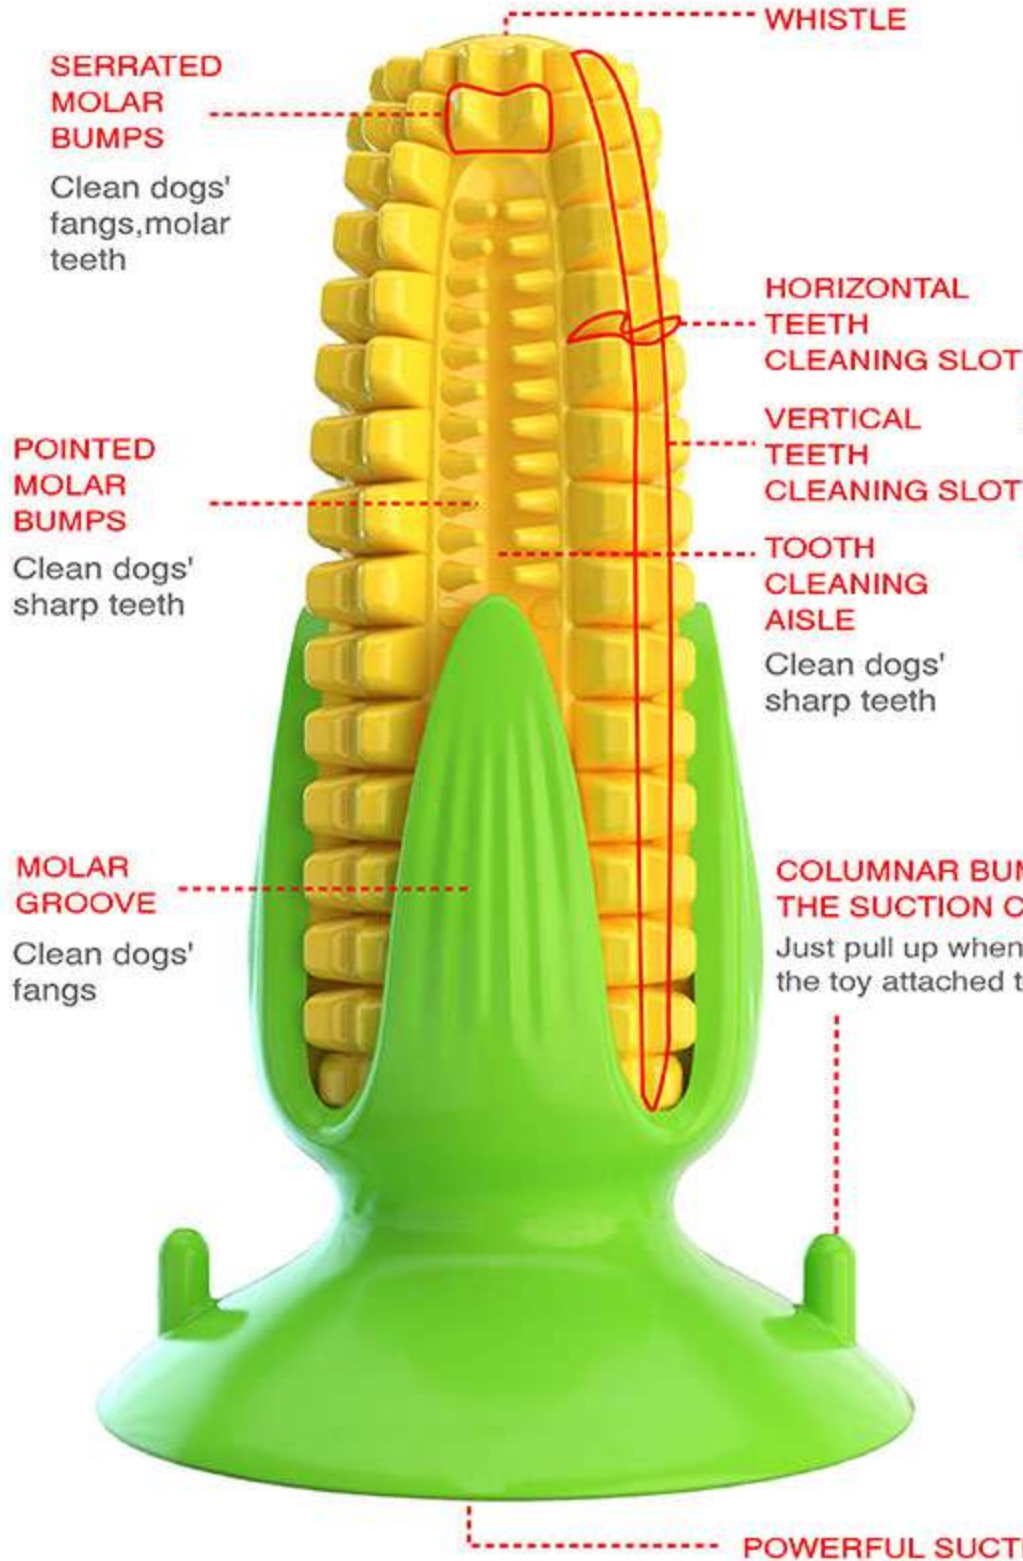

This product is made of environmentally friendly and healthy food-grade ABS material, which is strong, wear-resistant and durable. Because this product will strongly attract cats to play, it is recommended to play for 20-30 minutes each time. Playing for a long time will overdraft the cat's physical strength.

【Product Information】

Color: Yellow

Material: TPR+ABS

Weight: 2.82 OZ

Size: Height:6.02 in Diameter of suction cup:3.62 in

Pets: Suitable for large, medium and small cats.

FSXPYM01

SPEAKY CORN-SHAPED DOG TOOTHBRUSH WITH SUCTION CUP

Squeak toy \ remove calculus
relieve anxiety

Desined with simulated corn-shap
and multiple molar bumps

Upgrade TPR material

Fully upgraded material, double bite-resistant

Dog toothpaste or attractant can be applied on the molar teeth of the teeth cleaning aisle, which can attract the dog's interest. So that the dog can brush its teeth by itself while playing.