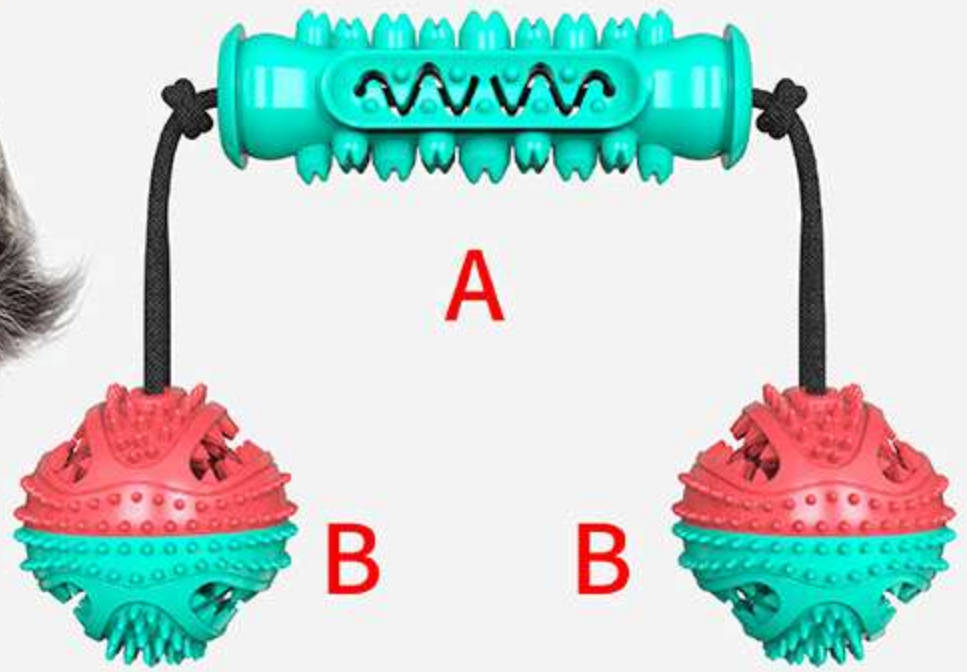

GO PUBLIC IN MAY, 2020

Dumbbell Ball - Ball A