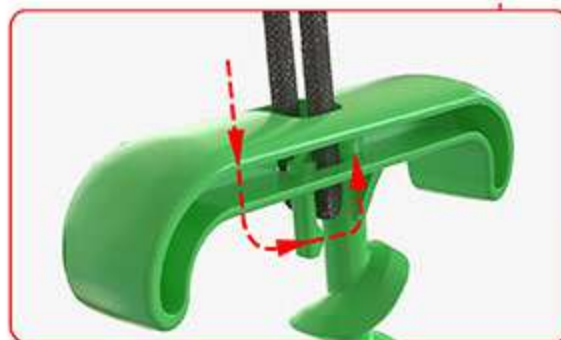

This is a multi-functional autonomous dog walking artifact, which can leash the dog while playing with the elastic rope ball.

DZ01

TIE-OUT STICK/ROPE BALL COMBINATION TOY

1 set of products can be combined into 2 kinds of toys

Handle Enlarged Design
Timesaving and effortless

Spiral Body
Convenient and fast to be fixed.

Flat-end Design
Avoid accidentally hurting the owner or pet.

Combination 2:
Portable Tie-out Stick

Instruction to use elastic rope ball
First fold the elastic rope in half, then insert the rope from the hole on the top of the stick, and link the rope together with the reserved hook, then pull up and tighten the rope at the same time.

Combination 1:
Elastic pull rope
molar ball