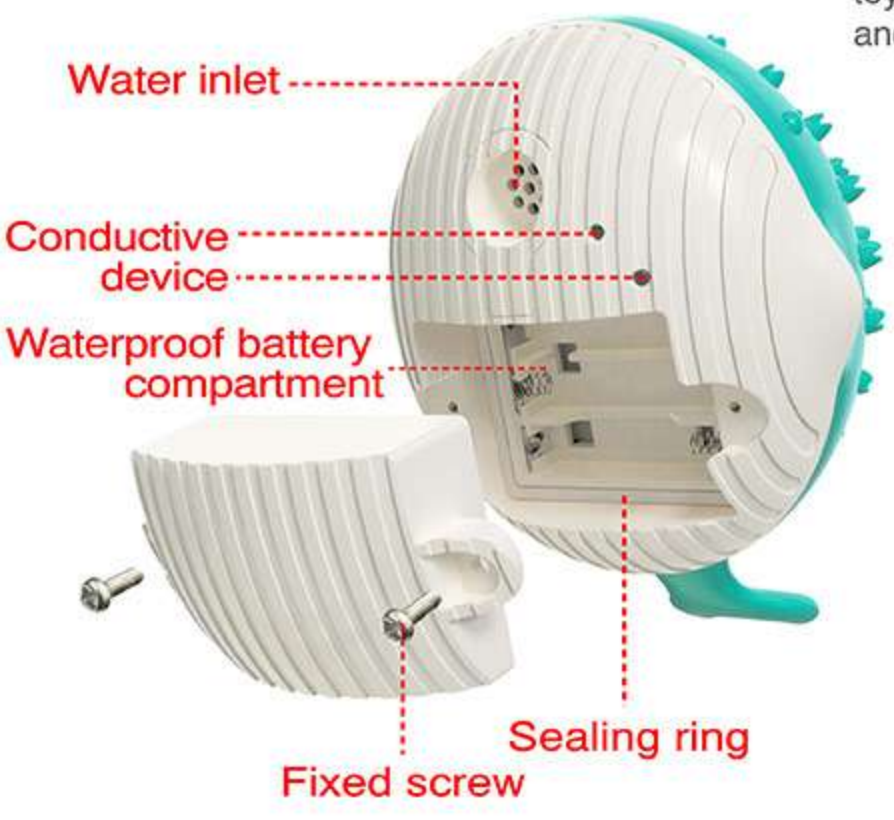

[Smart water spray toy]