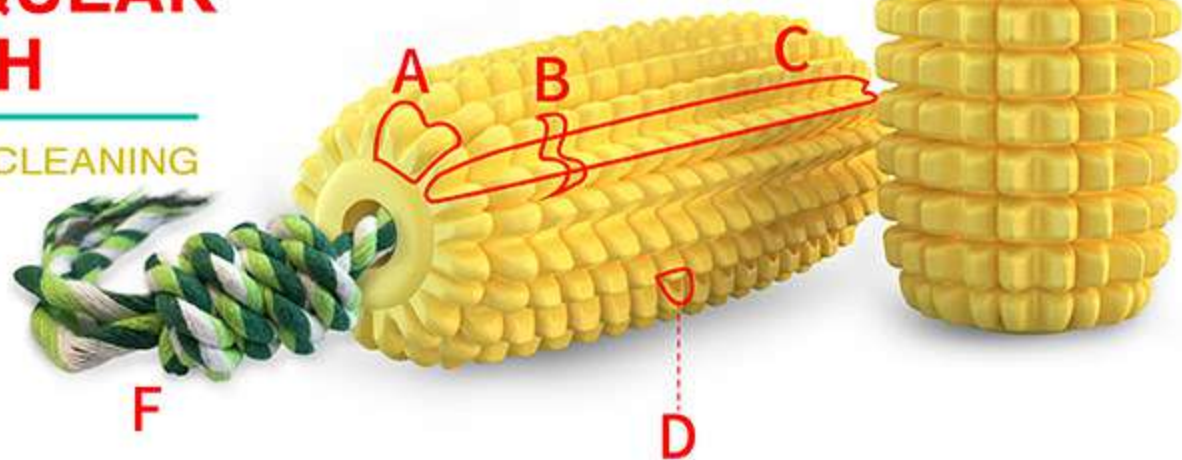

Size: 7.32 X 2.4 X 2.2 IN

Pets: Suitable for large, medium and small dogs.

YMFSGYS01 CORN-SHAPED SQUEAK DOG TOOTHBRUSH

SQUEAKY TOY / MOLAR TEETH CLEANING
REMOVE DENTAL CALCULUS
RELIEVE ANXIETY

A BRAND NEW SERRATED MOLAR PROTRUSIONS

This product is designed according to the features of dog's teeth. The protrusions arranged horizontally, and vertically, which can thoroughly clean dog's incisors, cuspid and molars when playing the toy, also remove all kinds of rice residue, dirt and calculus effectively, fully protecting dog's dental health.