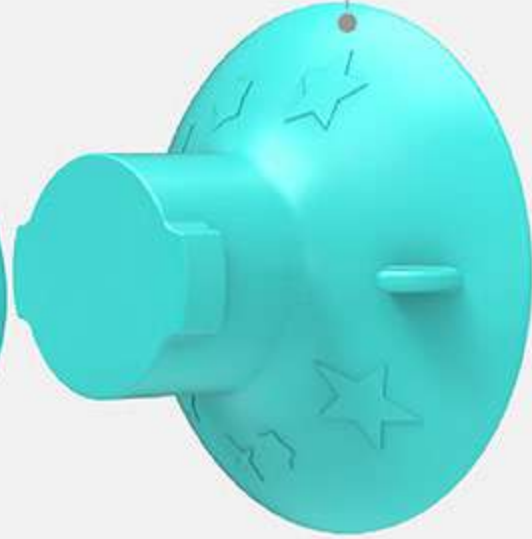

High-intensity and
anti-bite grind teeth
toy component