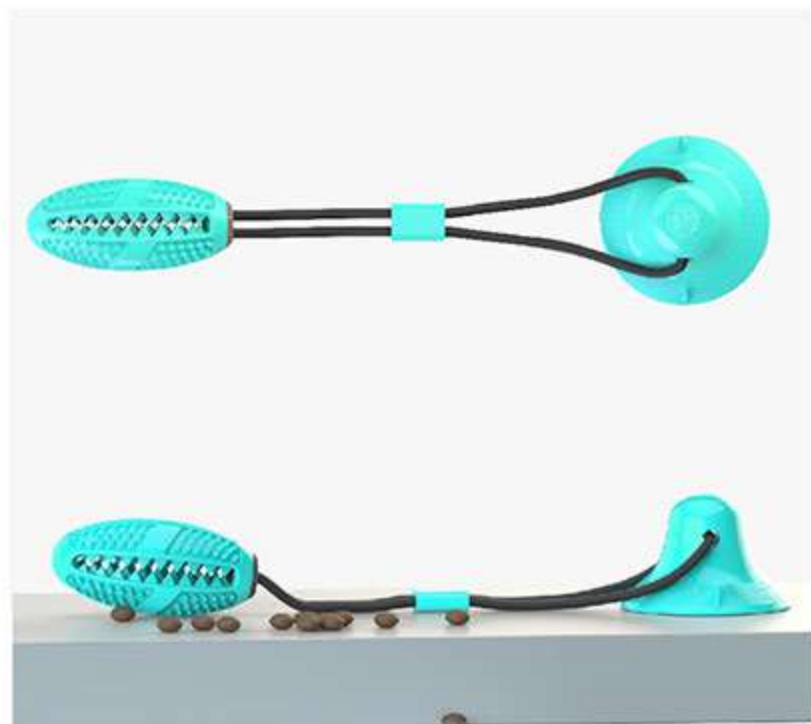

【Product Information】

Type A:

Color: red+blue, red+white

Material: TPR

Weight: 8.64 oz

Breed: Suitable for small, medium and large dogs in any breeds.

Structure: Suction cup + tug rope + buckle + roundfood dispensing ball with sound

Type B:

Color: turquoise, green

Material: TPR

Weight: 7.4 oz

Breed: Suitable for small, medium and large dogs in any breeds.

Structure: suction cup + tug rope + buckle + round food dispensing ball without sound