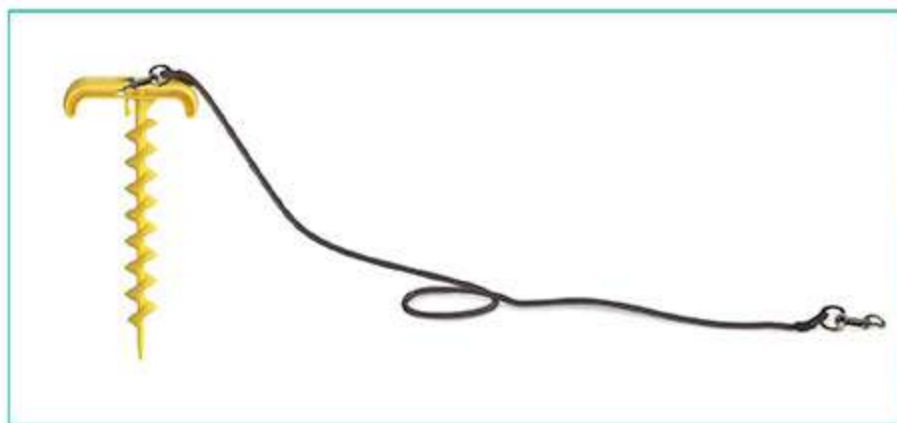

The designed of high elastic pull rope and molar ball allows the dog to consume more energy, exercise the dog's body and relieve the dog's anxiety.

The green healthy TPR soft molar ball does not hurt the dog's gums and makes the dog healthier.

This product is an automatic dog walking artifact. It is designed to resist tiger bite and pull rope, which can resist the tearing of strong family dogs and working dogs.

【Product Information】

Color: Turquoise, Yellow, Green, Pink

Material: Tie-out Stick:ABS Molar Ball:TPR

Size: Tie-out Stick:4.72*1.26*10.20 in

Molar Ball:3.15*2.64*3.15 in

Pets: Suitable for large, medium and small dogs.