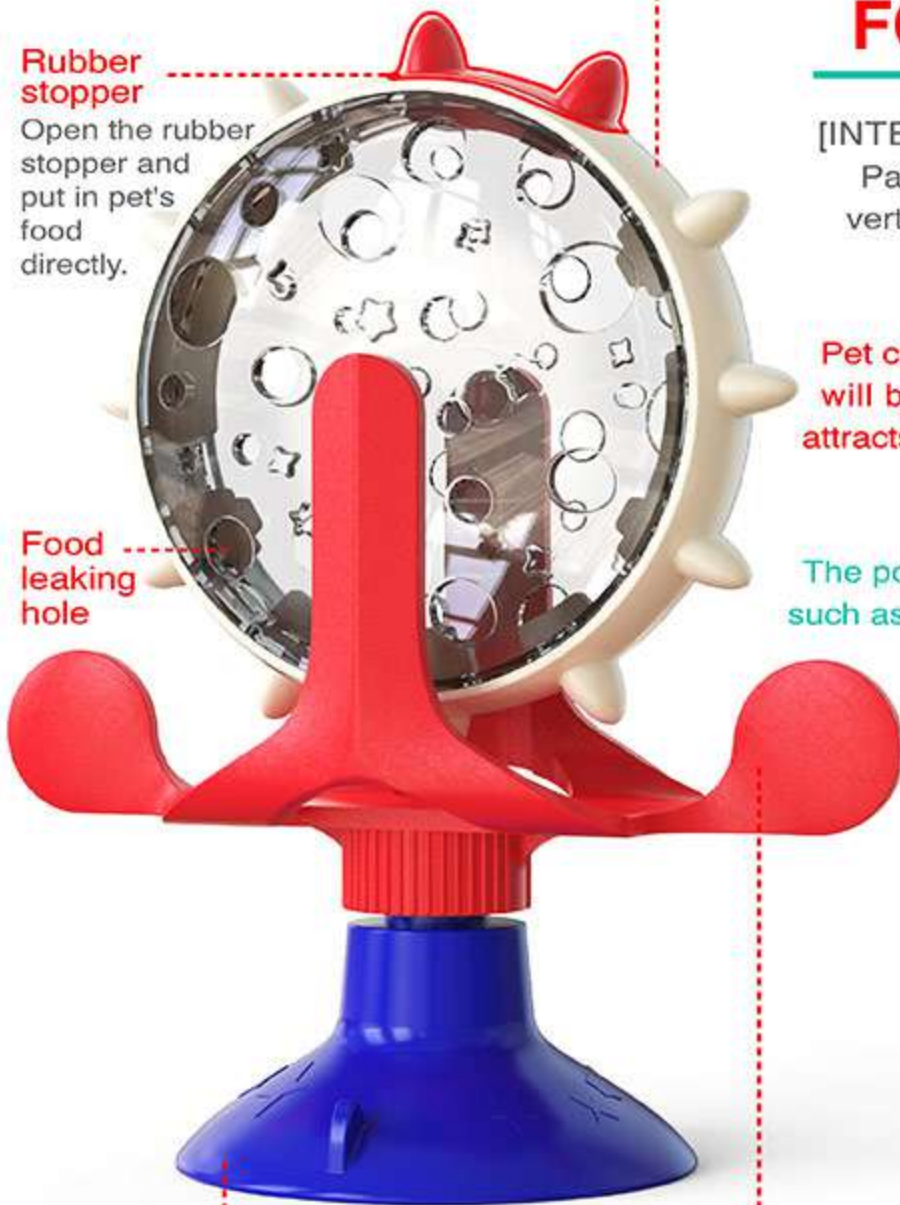

■ Yellow

■ Blue

▲ Pressing the button on the top to directly add dog's food.

▲ Slow feeder, this is a healthy eating tableware for pet.

【Product Information】

Color: Blue、White、Yellow

Material: ABS

Weight: 28.92 Oz

Size: 6.7in*6.7in*7.28in

Pets: Suitable to dogs in any size

Ferris food leaking part

It can be rotated in 360 degrees vertically, and drop snacks through the food leaking hole to attract pet's attention.

Rubber stopper

Open the rubber stopper and put in pet's food directly.

Food leaking hole

Powerful suction cup
This toy can be adsorbed on any surface.

Main body
Can be freely rotated in 360 degrees horizontally.