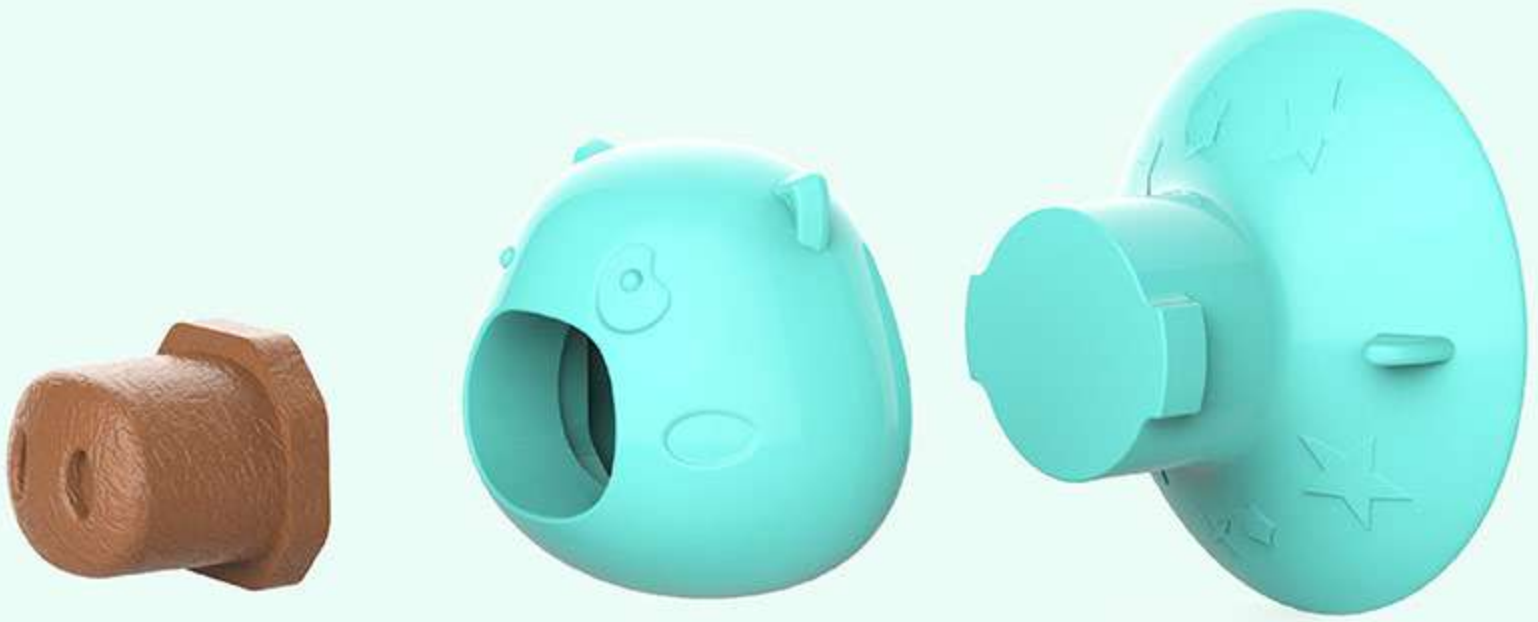

Material: TPR

Weight: 4.52oz

Specification: 1 pack

XPZ 01

NEW FORCES - DOG TOY

MOLAR TEETH TOY/TEETH CLEANING
TOOTHBRUSH/REPLACEABLE TREAT

**Pig Shape Dog Treat Toy
with Suction Cup**

Green