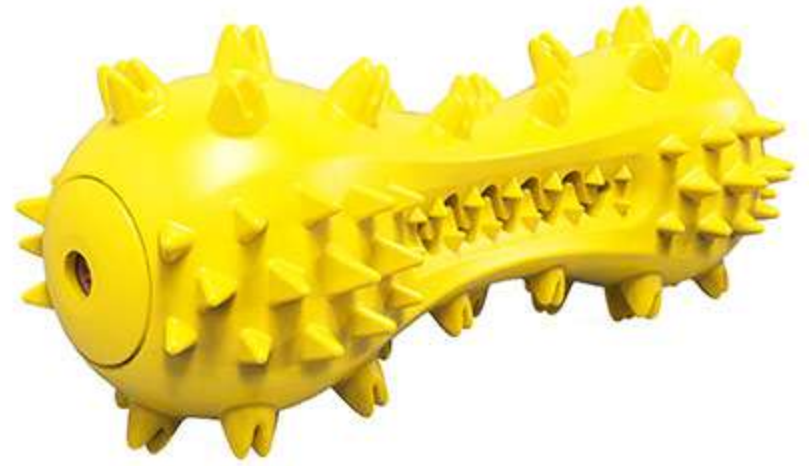

■ Yellow

Playing with the toy frequently can relieve dog's anxiety and improve its IQ. Prevent dogs from destroying furniture, truly realize the function that dogs brush teeth by themselves.

【Product Information】

Color: Turquoise, Yellow, Green

Material: TPR

Weight: 5.50oz

Size: 7.09*2.76*2.68 inch

Breed: Suitable for small, medium and large dogs in any breeds.