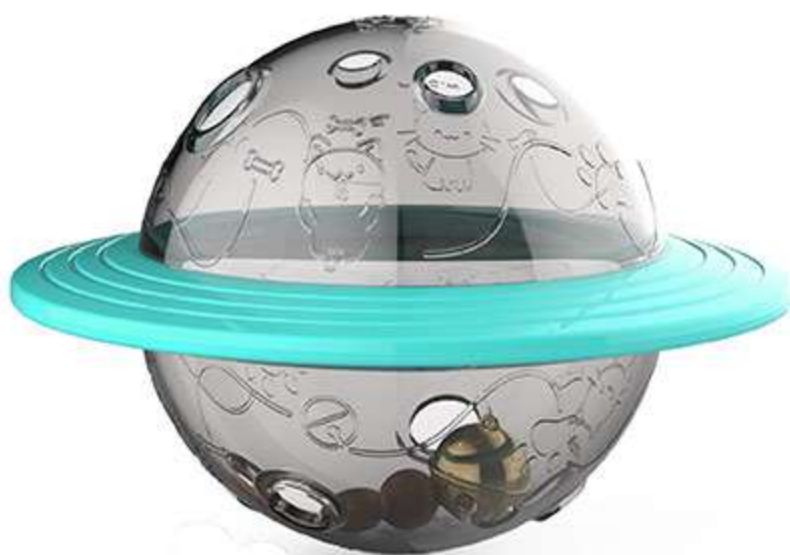

Breed: Suitable for cat in any age and breed.

GO PUBLIC IN FEBRUARY, 2020

WXQ01

MULTIFUNCTIONAL FOOD DISPENSING FRISBEE TOY

GRIND TEETH / IMPROVE IQ
FOOD DISPENSING / FRISBEE

Turquoise

Yellow

Suitable for dog and cat

Suitable for dogs in any size

【Product Information】

Color: Turquoise, Yellow

Material: Top and Bottom Round Lid: PC

Top and Bottom Round Plate: Nylon

Size: Diameter 6.46 inch * Height 4.45 inch

Weight: 5.22oz