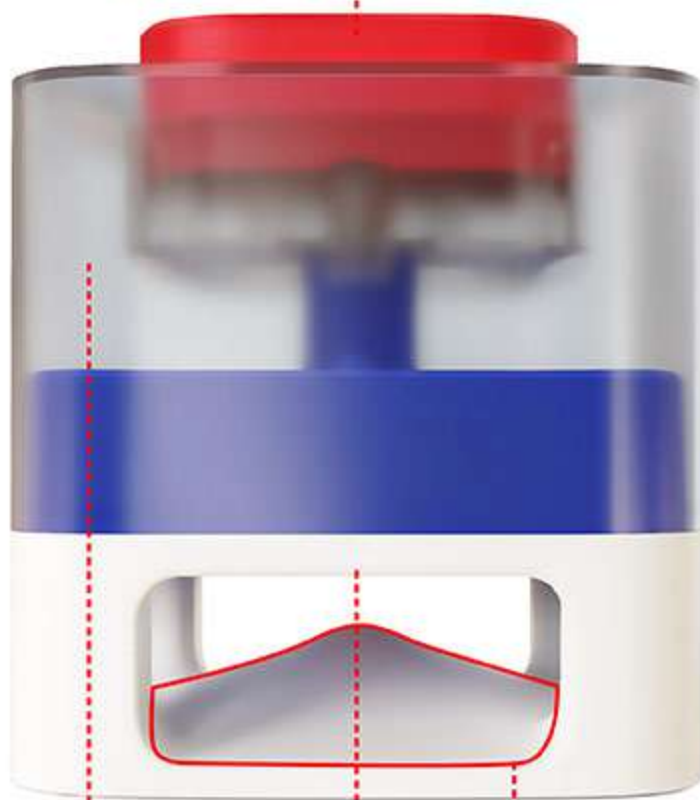

TRANSPARENT GRANARY

FOOD DROP OUTLET

TOWER-SHAPED FOOD SLOPE

MUSHROOM-HEAD SHAPED SUCTION CUP