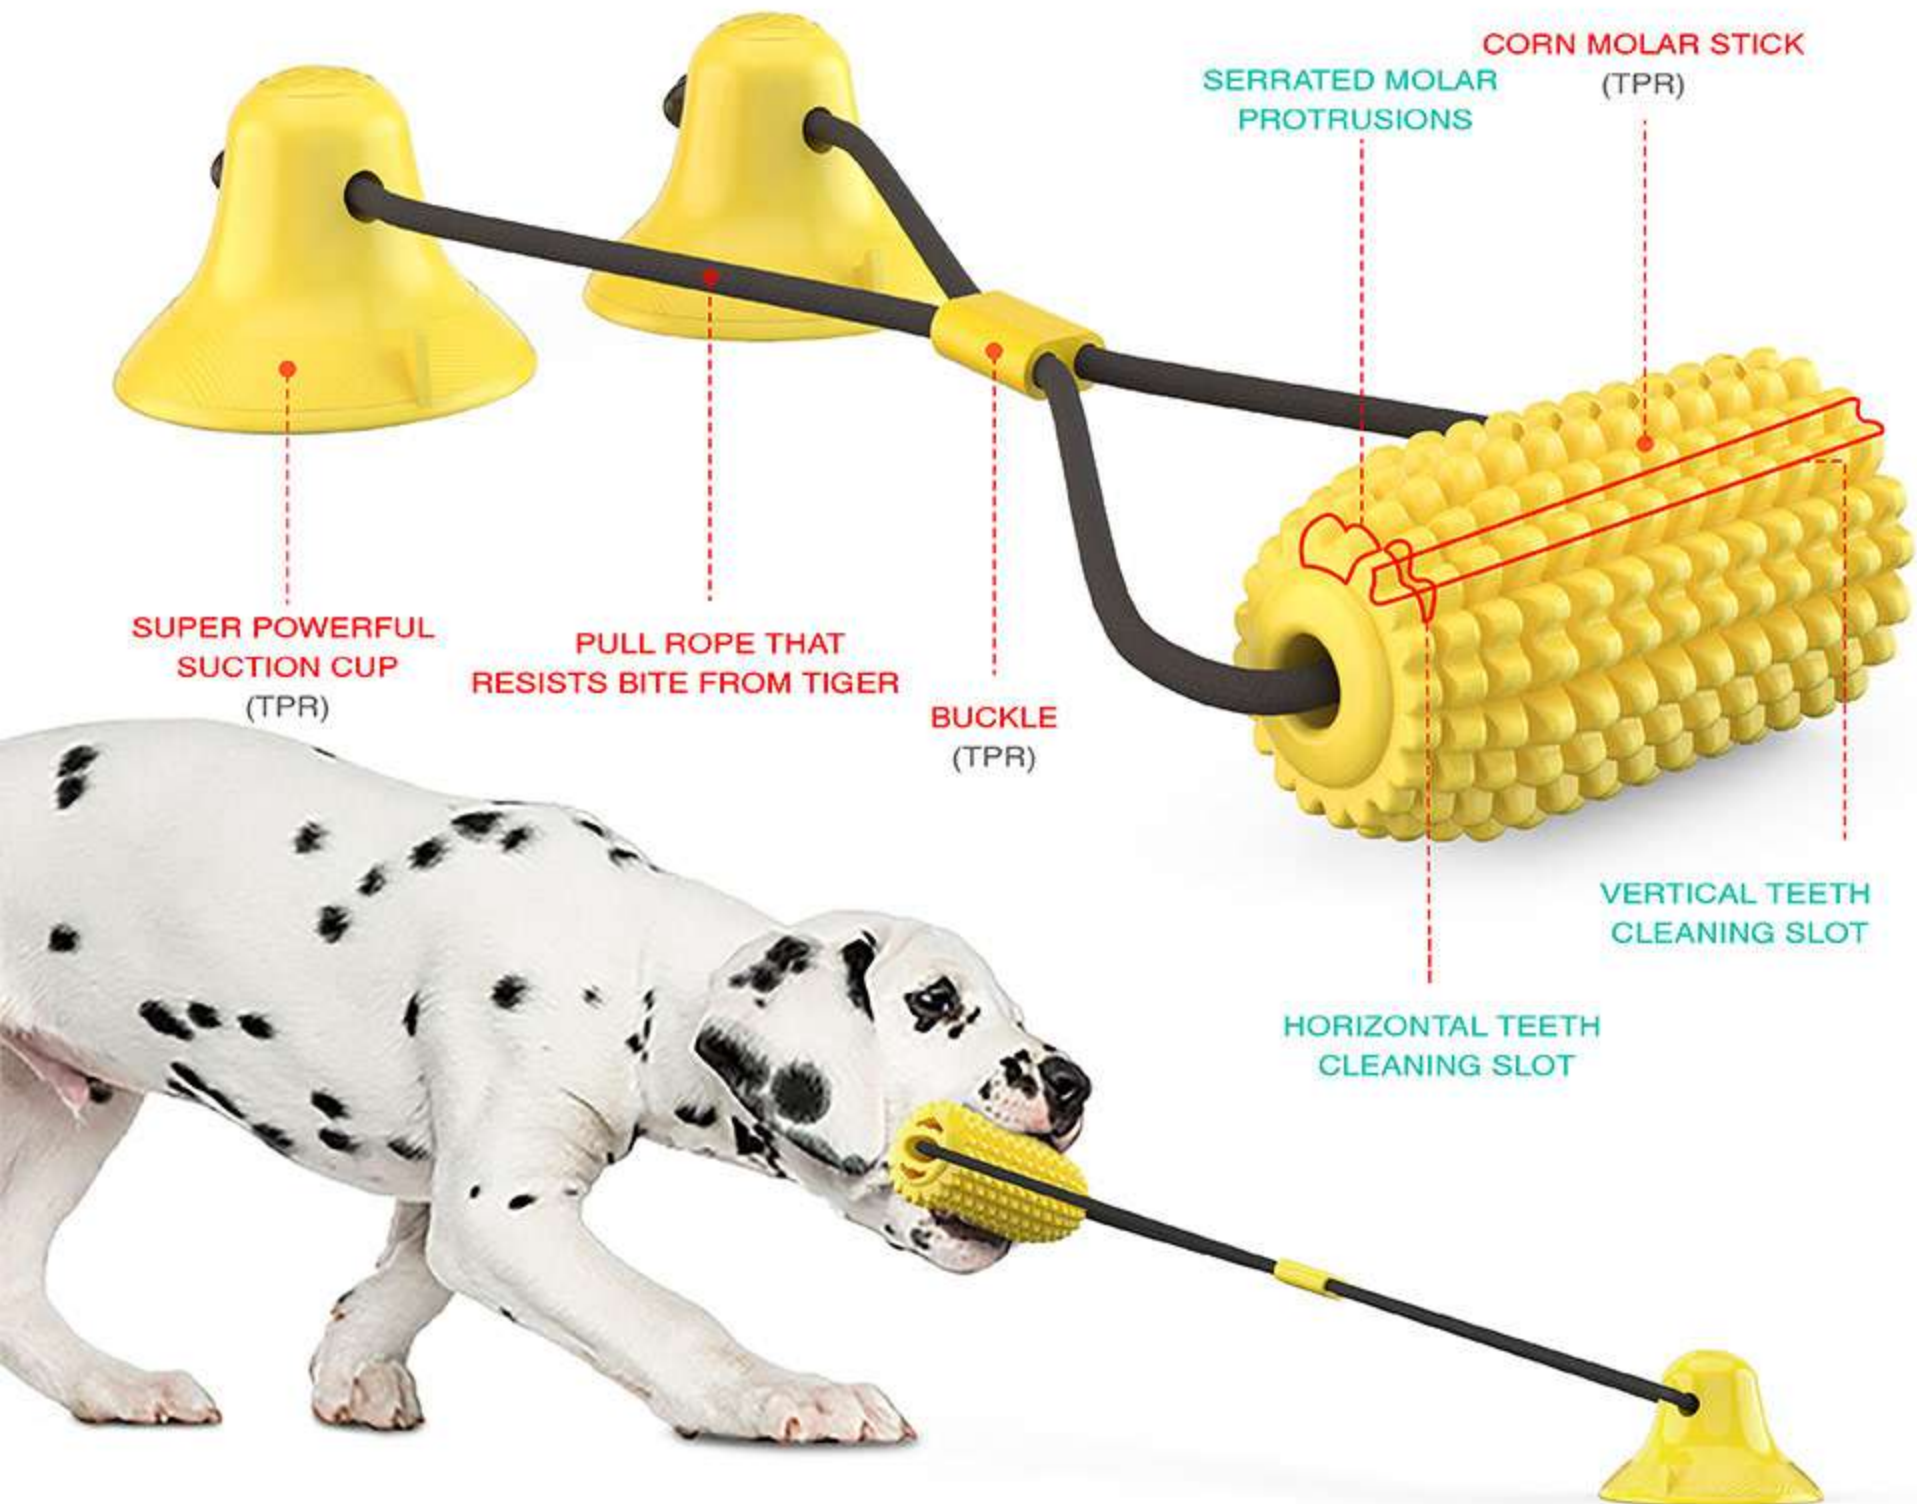

CORN SUCTION CUP TOY

MOLAR TEETH/REMOVE DENAL CALCULUS/RELIEVE ANXIETY
SUPER POWERFUL SUCTION CUP/CAN BE ADSORBED ON ANY PLANE

SUPER POWERFUL SUCTION CUP DESIGN

It can be adsorbed on any plane and used by dogs. It is also suitable for wooden floors and rough tile floor, allowing dogs to consume plenty of physical strength, exercise their bodies, and improve their health.

THE CORN MOLAR STICK CAN ALSO BE USED ALONE FOR THE DOG TO PLAY.

The middle channel of the molar stick can be used as a food leaking toy. The toy is suitable for dogs of any age. The dog will feel very happy when playing.