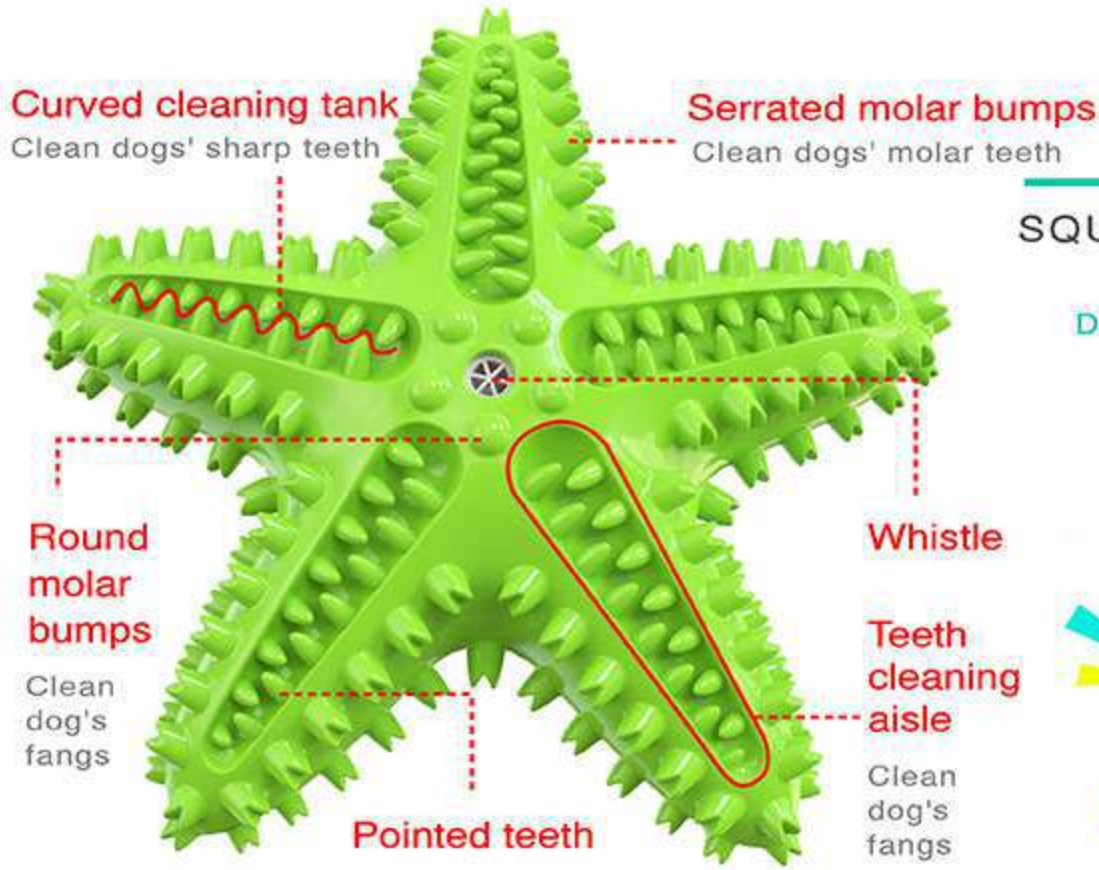

The dog toothbrush can be adsorbed on the floor or on the wall, which makes it more convenient for pet dogs to use, and bring some interactive fun!

Dog toothpaste or attractant can be applied on the molar teeth of the teeth cleaning aisle, which will better clean dogs' teeth.

STARFISH-SHAPED SQUEAKY DOG TOY

SQUEAK TOY \ REMOVE CALCULUS
RELIEVE ANXIETY

DESIGNED WITH SIMULATED STARFISH-SHAP
AND MULTIPLE MOLAR BUMPS

Upgraded serrated molar bumps design

Arranged in 360°, thoroughly clean the dirt, rice residue and dental calculus on the dog's front teeth

Upgrade TPR material

Fully upgraded material, double bite-resistant

Dog toothpaste or attractant can be applied on the molar teeth of the teeth cleaning aisle to attract the dog's interest. So that the dog can brush its teeth by itself while playing.