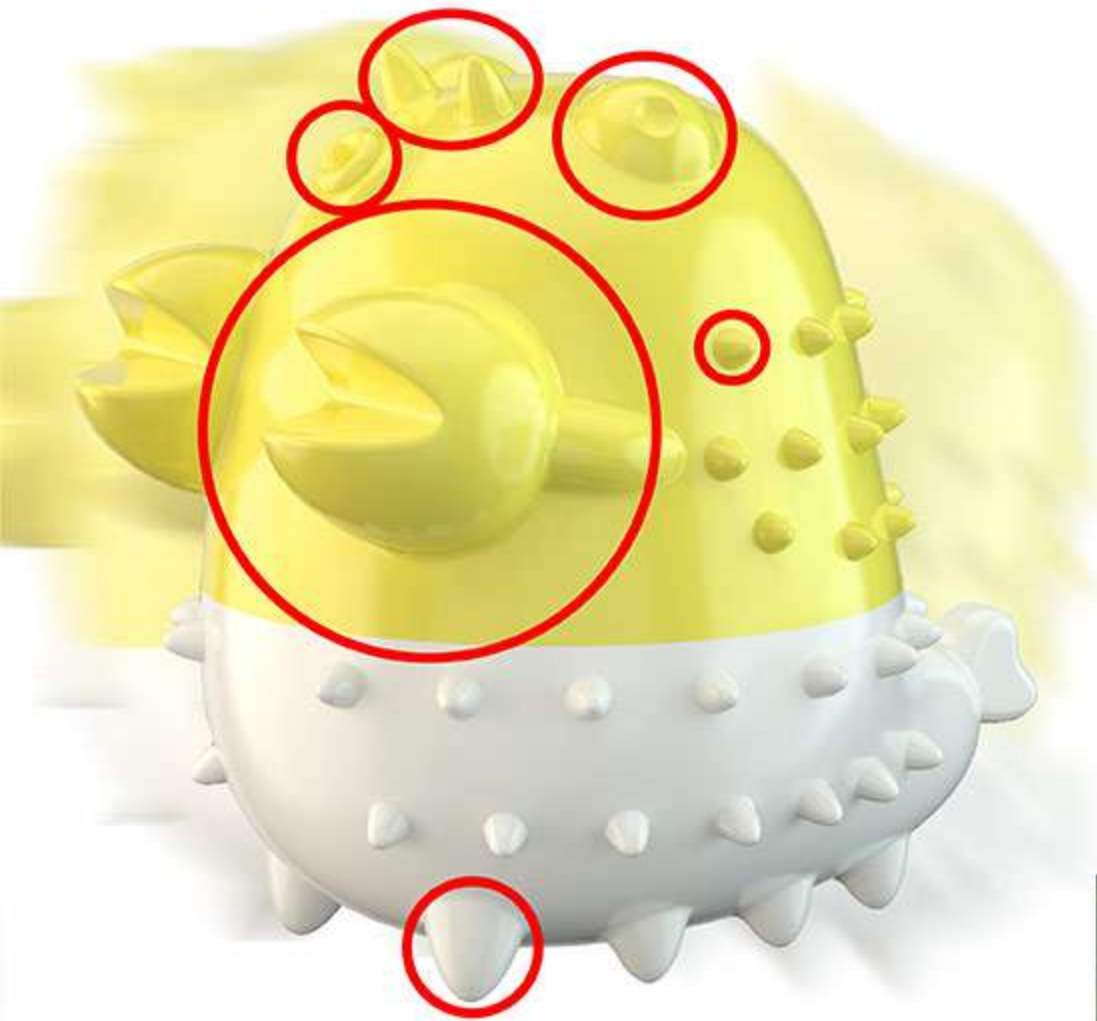

【Product Information】

Color: Turquoise, Yellow, Green

Material: Nylon Shell, Inner TPR

Weight: 5.16 oz

Size: Diameter 3.15 inch

Breed: Suitable for small, medium and large dogs in any breeds

Go Public in June, 2020

A Molar protrusions in various shapes and different strength.

It can effectively clean dental calculus and rice residue when cat is chewing this toy, which will better protect the oral health of cat.

B Built-in electric motor, the irregular vibration can better attract cat's interest in playing.