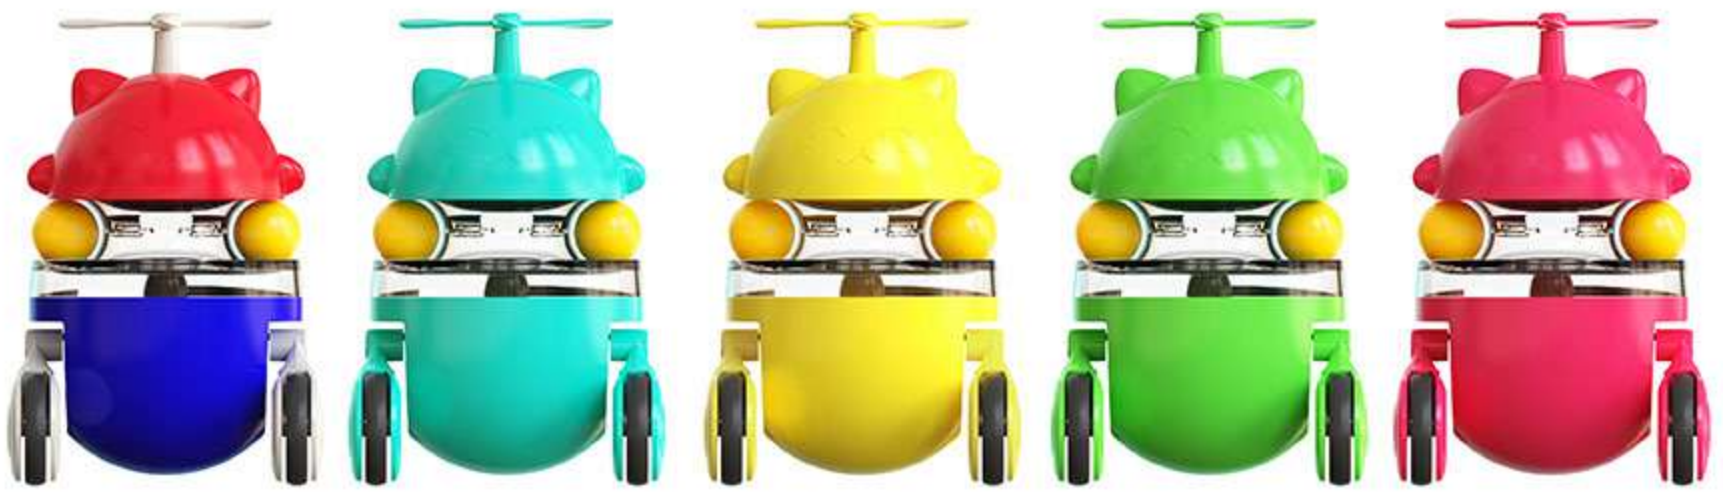

Color: Turquoise, Yellow, Green, Pink

Material: ABS, TPR

Size: 3.66*2.87*5.39in

Weight: 6.91 OZ

Pets: suitable for large, medium and small dogs

YDZCM01

RUN FORTUNE CAT TUMBLER TREAT TOY

[TRACK TURNTABLE BALL TOY]This toy is designed with a built-in track in the middle. The track is equipped with two funny cat balls that can rotate freely back and forth. Under the cat's external force, the ball can turn in the track.

[SWAY/MOVE BACK AND FORTH/THE TOP PROPELLER CAN BE ROTATED FREELY]This product does not need electricity drive, it will move back and forth by itself when cat gently touch it,at the same time the top propeller can be rotated freely which attracts cat's highly interest in the toy and makes cat likes to play this toy. The toy applies a self-balancing system, which enables the toy not to be knocked over by the cat.

[Food Dispensing Toys]Snacks or cat food can be put by opening the top of the toy, and the outside of the toy is provided with a dial, to control the speed of food dispensing. The dial can be adjusted in three levels,to control the speed of food dispensing, so that cat can finish eating while playing. Slowing down the speed of cat eating is more conducive to the health of the cat diet.

[Turntable ball toy]This toy is designed with a built-in track in the middle. The track is equipped with two funny cat balls that can rotate freely back and forth. Multiple designs can increase cat's interest of playing.