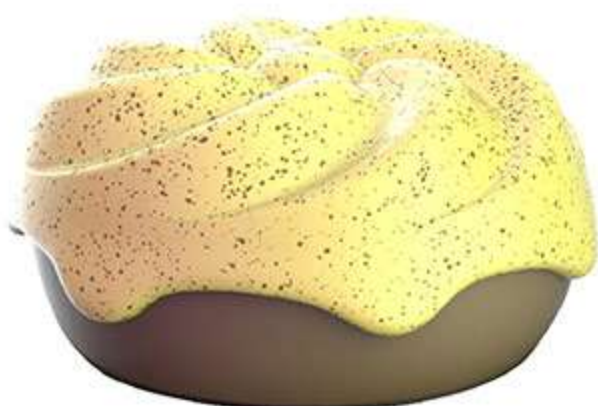

■ Turquoise

■ Green

■ Yellow

■ Pink

【Product Information】

Color: Turquoise, Green, Yellow, Pink

Material: TPR

Specification: 4 packs

Usage: Suitable for pet room, animal shelter, pet box, etc.