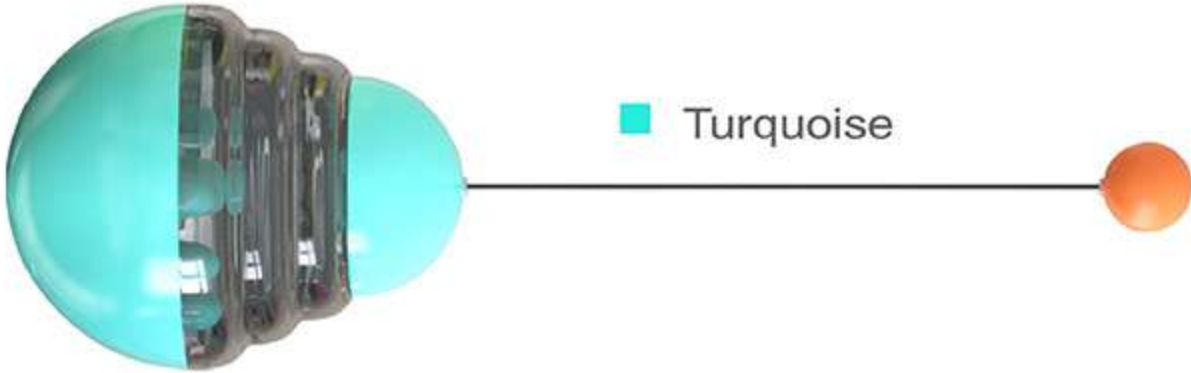

Size: 6.22*29.13*2.72 inch

Specification: 1 pack

Breed: Suitable for cat in any age and breed.

YYM01
TUMBLER CAT FOOD
DISPENSING TOY

CAT TOY / FOOD DISPENSING TOY
TRAINING TOY / PUZZLE TOY

■ Yellow

■ Turquoise