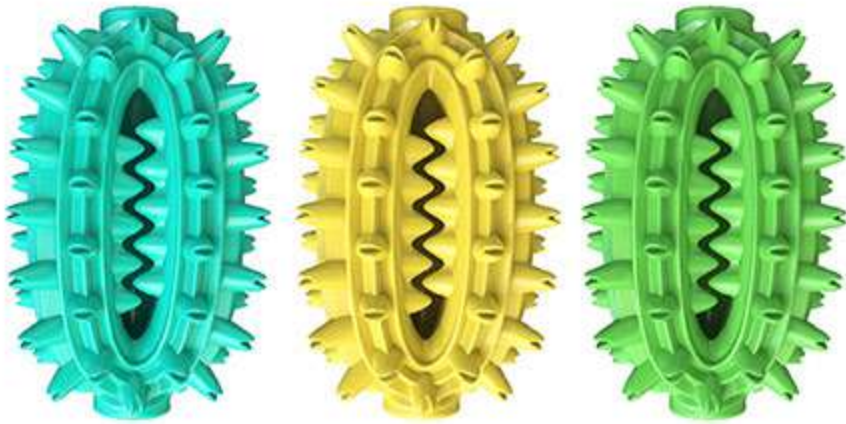

CACTUS DOG TOOTHBRUSH

■ Turquoise ■ Yellow ■ Green