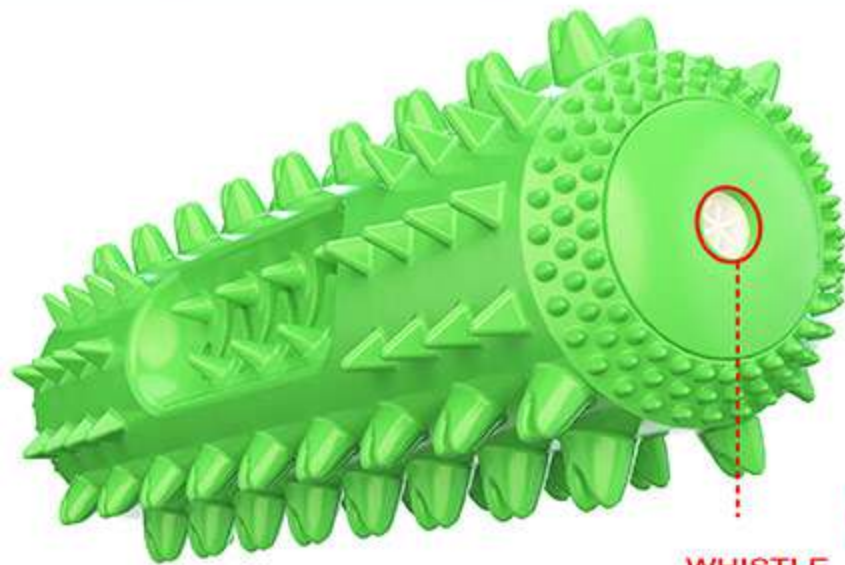

SQUEAKY DOG MOLAR STICK TOOTHBRUSH

SQUEAK TOY \ REMOVE CALCULUS
RELIEVE ANXIETY

DESIGNED WITH MULTIPLE MOLAR BUMPS

WHISTLE

Designed with a whistle on both sides of the molar stick

CONICAL MOLAR BUMPS

Clean dogs' sharp teeth

POINTED MOLAR BUMPS

Clean dog's fangs

SERRATED MOLAR BUMPS

Clean dogs' molar teeth

POINTED MOLAR BUMPS

arranged in 360°
irregularly on both
sides of the molar stick