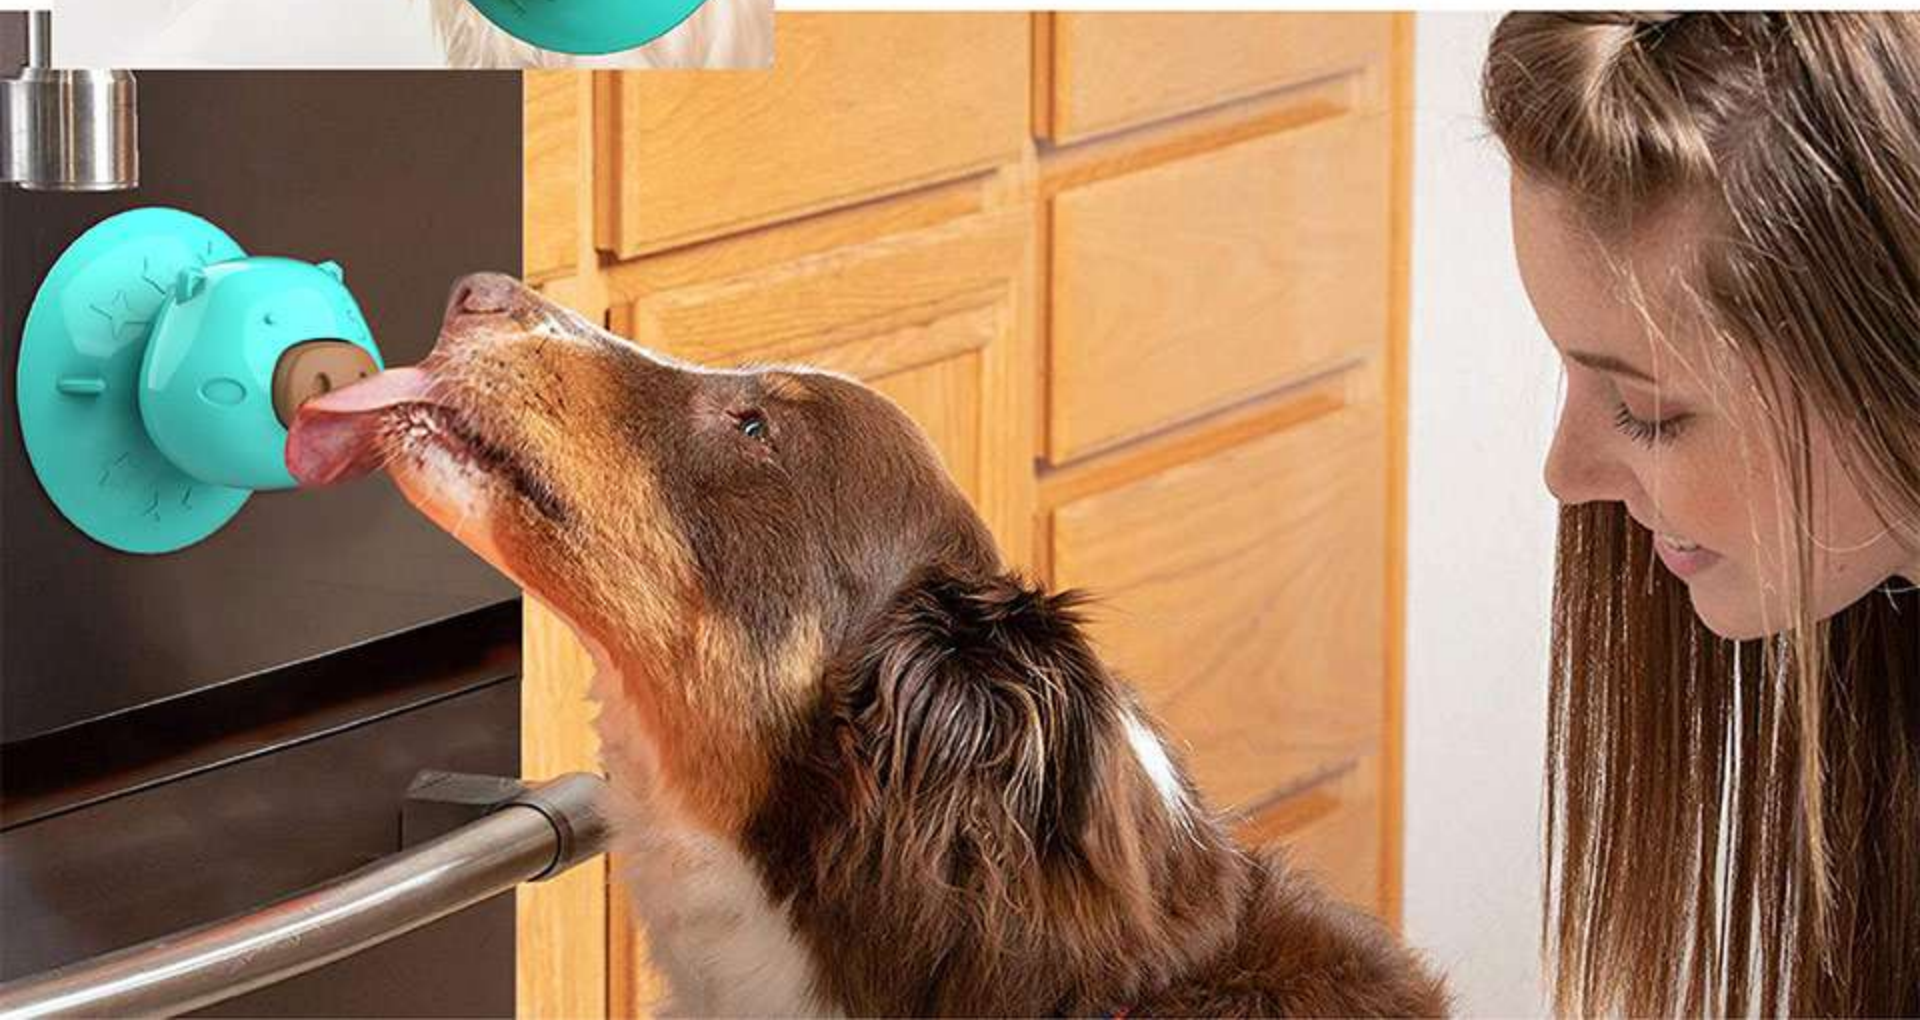

NEW FORCES - DOG TOY

MOLAR TEETH TOY/TEETH CLEANING
TOOTHBRUSH/REPLACEABLE TREAT

**Pig Shape Dog Treat Toy
with Suction Cup**