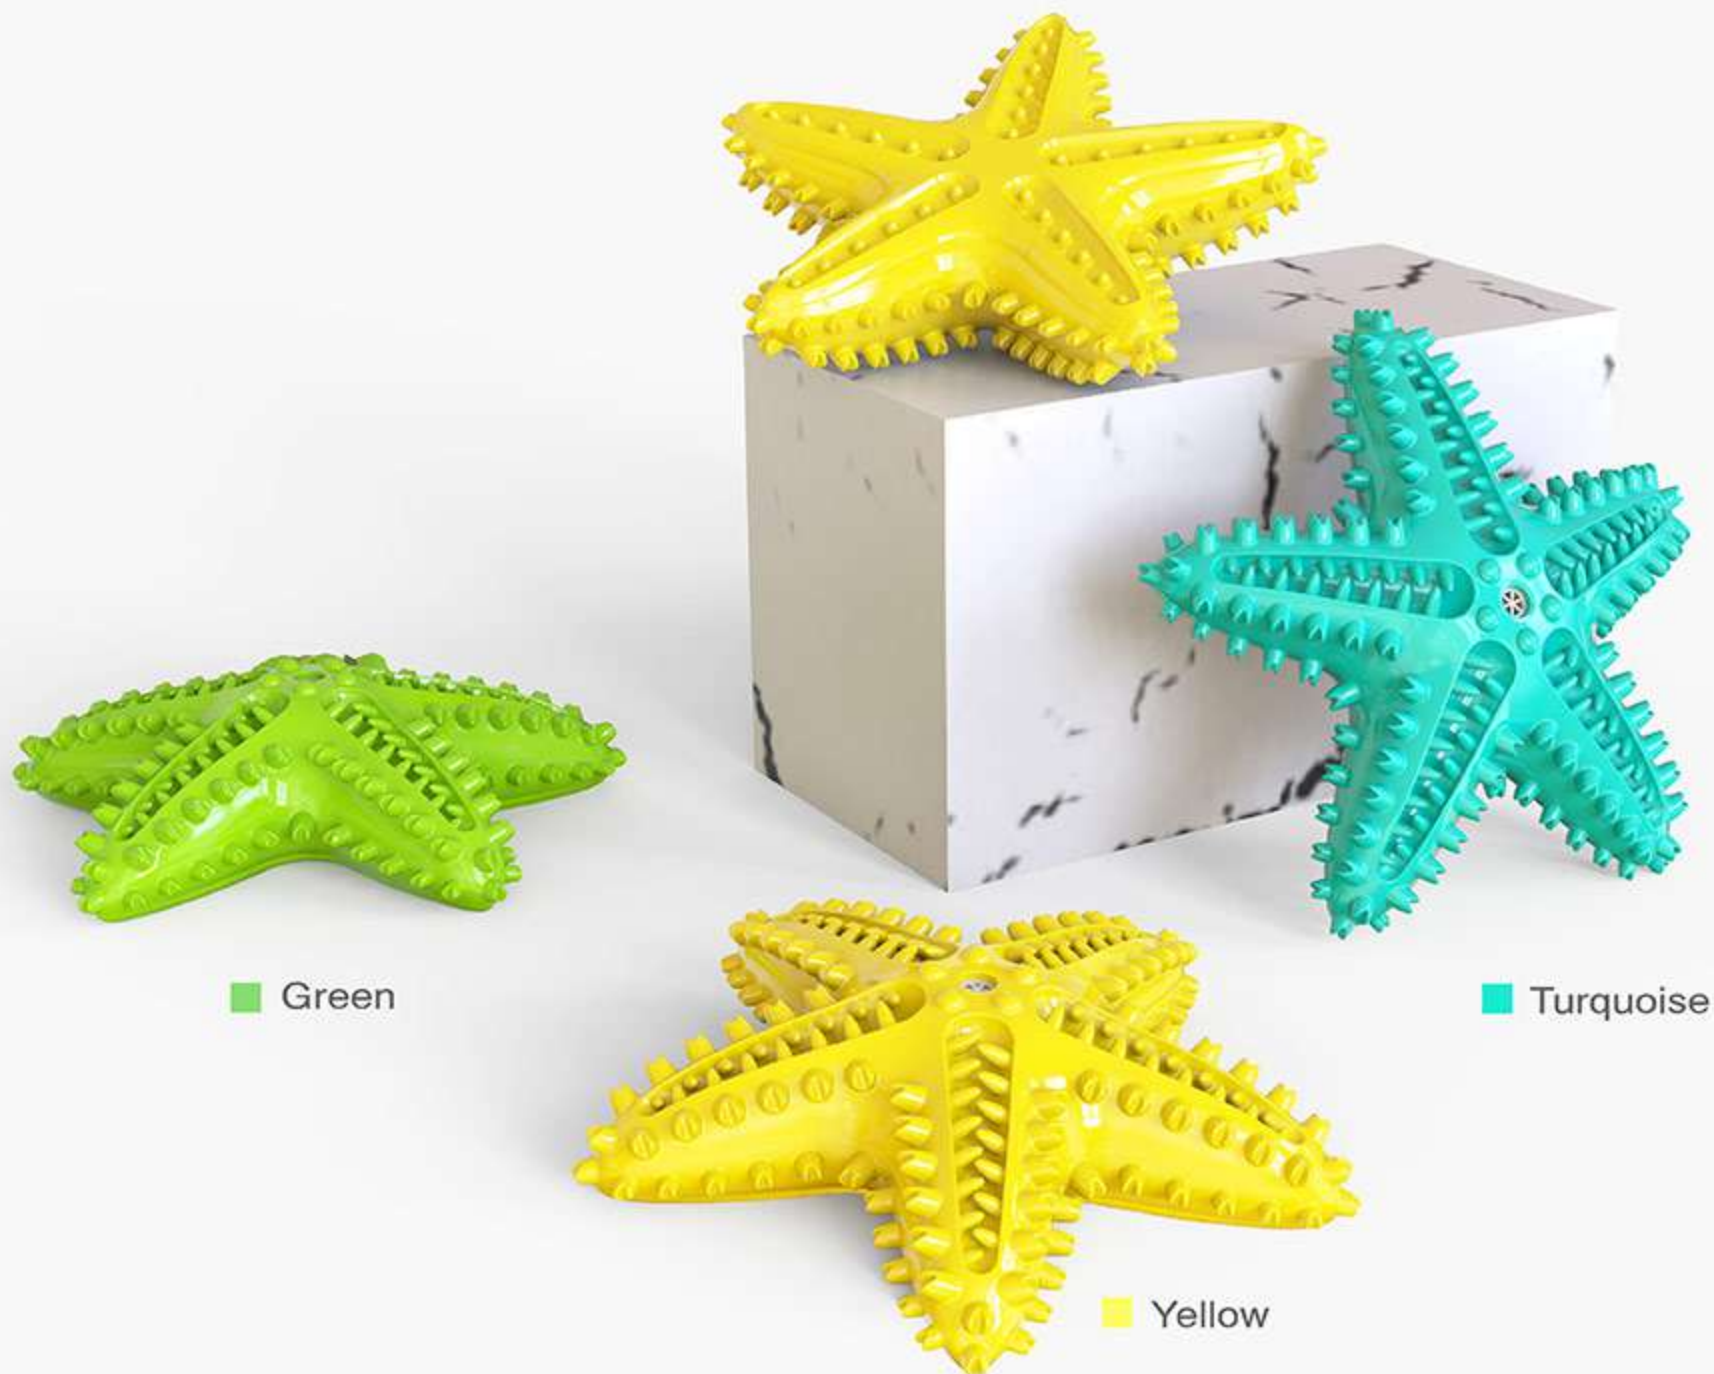

The dog toothbrush can be adsorbed on the floor or on the wall, which makes it more convenient for pet dogs to use, and bring some interactive fun!

Dog toothpaste or attractant can be applied on the molar teeth of the teeth cleaning aisle, which will better clean dogs' teeth.

【Product Information】

Color: Turquoise, Yellow, Green

Material: TPR

Weight: 4.41 OZ

Size: 3.62 X 3.62 X 5.04 IN

Pets: Suitable for large, medium and small dogs.

GO PUBLIC IN OCT., 2020

FSHX01

STARFISH-SHAPED SQUEAKY DOG TOY

SQUEAK TOY \ REMOVE CALCULUS
RELIEVE ANXIETY

DESIGNED WITH SIMULATED STARFISH-SHAP
AND MULTIPLE MOLAR BUMPS

Upgraded serrated molar bumps design

Arranged in 360°, thoroughly clean the dirt, rice residue and dental calculus on the dog's front teeth

Upgrade TPR material

Fully upgraded material, double bite-resistant

Dog toothpaste or attractant can be applied on the molar teeth of the teeth cleaning aisle to attract the dog's interest. So that the dog can brush its teeth by itself while playing.