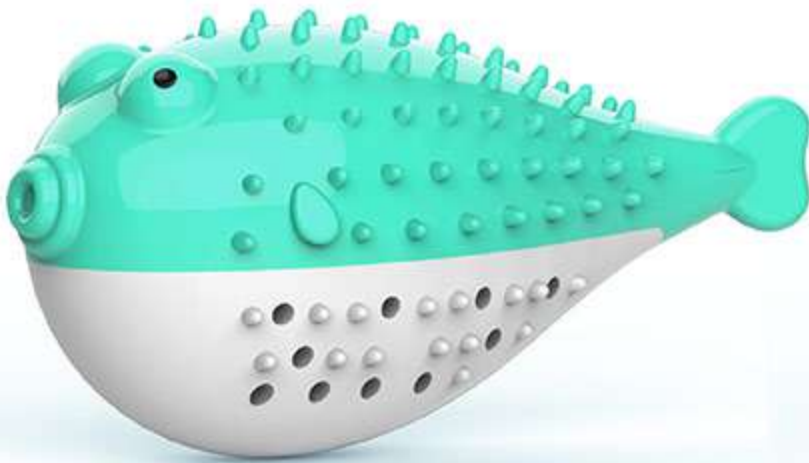

Green

Yellow

Turquoise

Red

【Product Information】

Color: Green, Yellow, Turquoise, Red

Material: TPR

Weight: 2.47oz

Size: 4.72*1.93*2.28 inch

Breed: Suitable for cat in any age and breed.