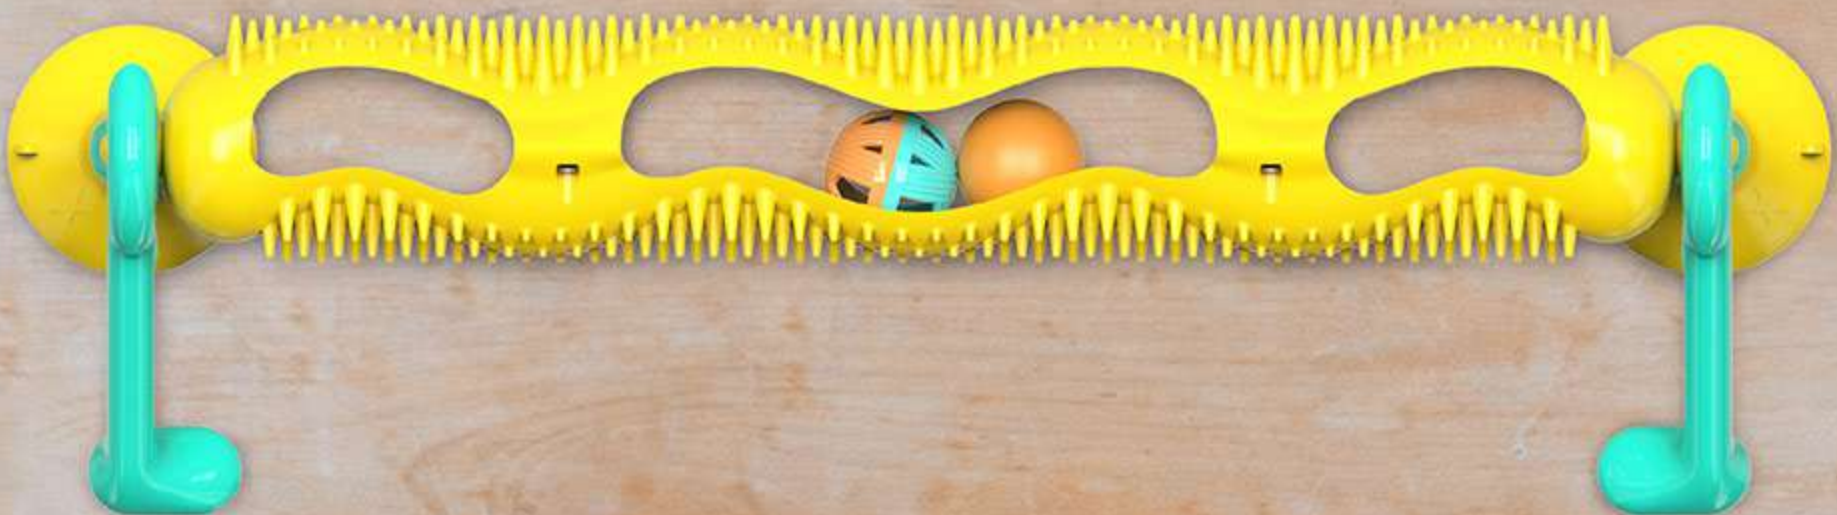

TRACK BALL CAT TOY

SCRATCHER/GRIND TEETH
CLEAN TEETH/RELIEVE ANXIETY