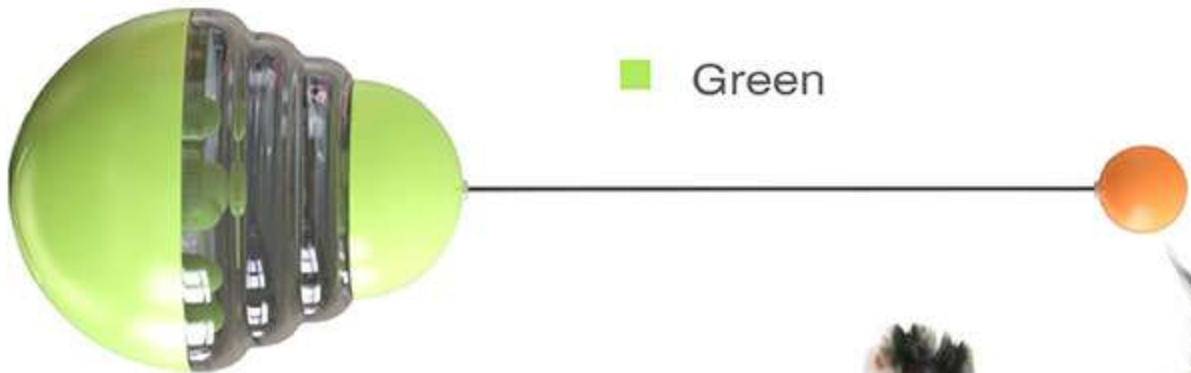

■ Green

【Product Information】

Color: Turquoise, Red, Green, Yellow

Material: Top Lid+ Inner Plate+Bottom Lid: PP

Middle Part: Transparent PC

Size: Body 3.94*3.94*4.92 inch

Specification: 1 pack

Breed: Suitable for cat in any age and breed.