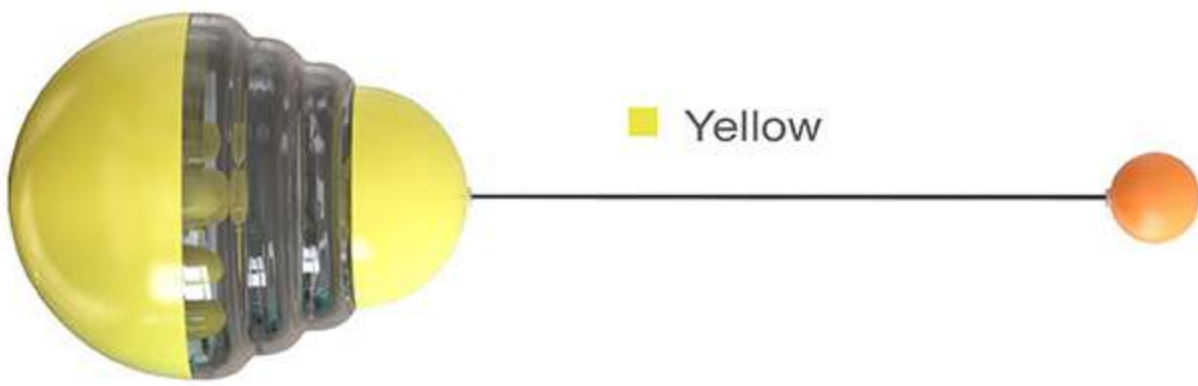

Size: 6.22*29.13*2.72 inch

Specification: 1 pack

Breed: Suitable for cat in any age and breed.

YYM01
TUMBLER CAT FOOD
DISPENSING TOY

CAT TOY / FOOD DISPENSING TOY
TRAINING TOY / PUZZLE TOY

■ Yellow

■ Turquoise