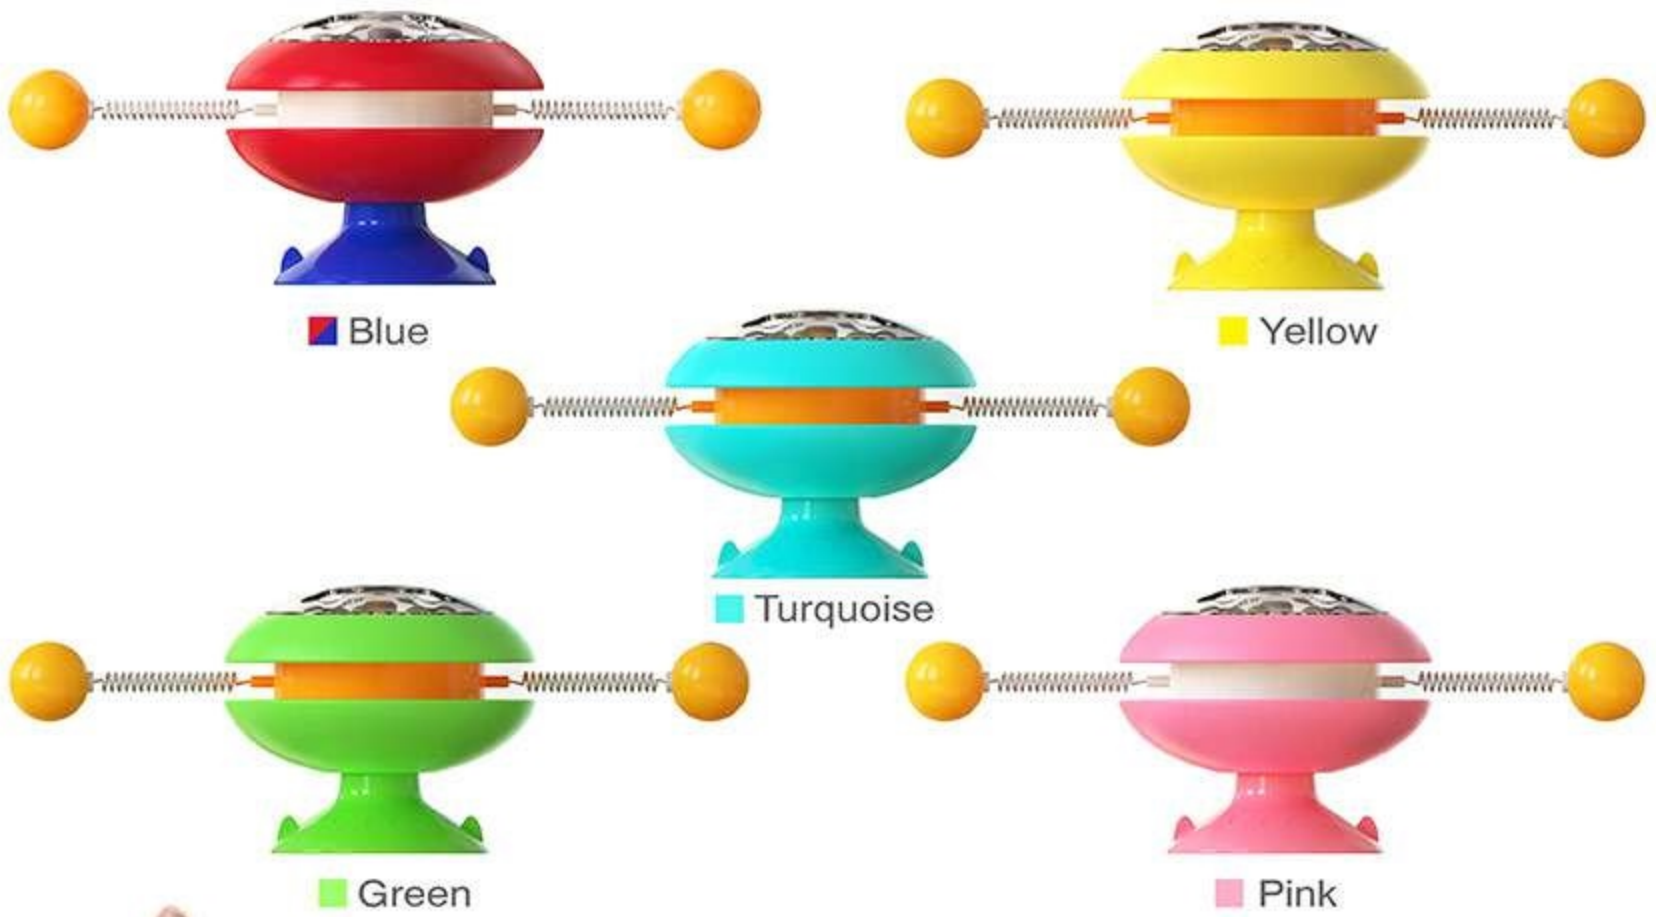

GYRO BALL CAT TOY

[MULTIPLE ATTRACTIVE CATS] This is a multi-functional indoor interactive cat toy with a rotating gyro shape design. It is a puzzle toy, a windmill toy, and a puzzle toy.

[GRAVITY ROTATION FUNCTION] When the cat is playing, it can make the toy body rotate gently. The power bar on both sides of the body is designed with a Interactive cat ball, which can attract the cat's interest in playing and play a function of power rotation. The center axis of the toy body is designed with a gravity system to prevent the toy from spinning too fast and causing the cat to lose interest. When the toy spins around a few times, it will stop under the action of the gravity system and wait for the cat's next swing.

[TOY WITH BUILT-IN CATNIP] 3 catnip balls with high content are placed in the transparent part at the top of the toy. When the toy is rotating, the catnip balls will beat randomly, which can effectively attract more play interest of the cat.

[DESIGN OF LARGE SUCTION SUCKER] The bottom is equipped with a large suction cup, the product can be absorbed on the wooden floor, rough ground, doors and Windows and other arbitrary plane.

INTERACTIVE
CAT BALL

HIGH ELASTIC
SPRING

HIGH-CONTENT
CATNIP BALLS

TOY SHAFT

POWERFUL SUCTION CUP

CATS PLAYING TOGETHER

This toy is made of environmentally friendly ABS and TPR, which will not be damaged by cats. It can be used for a long time, and can be used with multiple cats. Long-term use of this toy can improve the IQ of cats and relieve their daily loneliness worries.