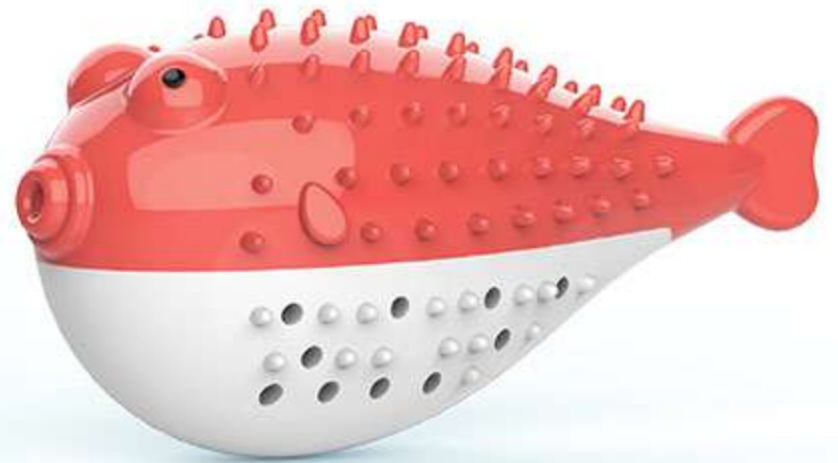

Green

Yellow

Turquoise

Red

【Product Information】

Color: Green, Yellow, Turquoise, Red

Material: TPR

Weight: 2.47oz

Size: 4.72*1.93*2.28 inch

Breed: Suitable for cat in any age and breed.