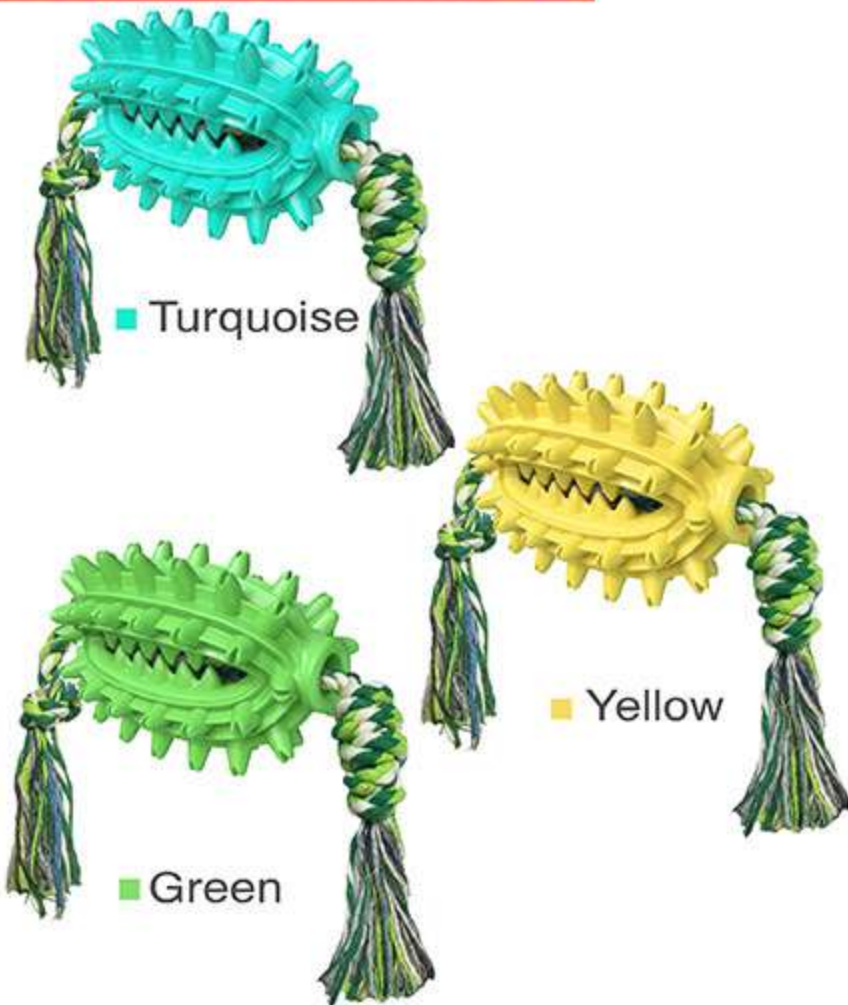

CACTUS DOG TOOTHBRUSH WITH ROPE

■ Turquoise

■ Yellow

■ Green