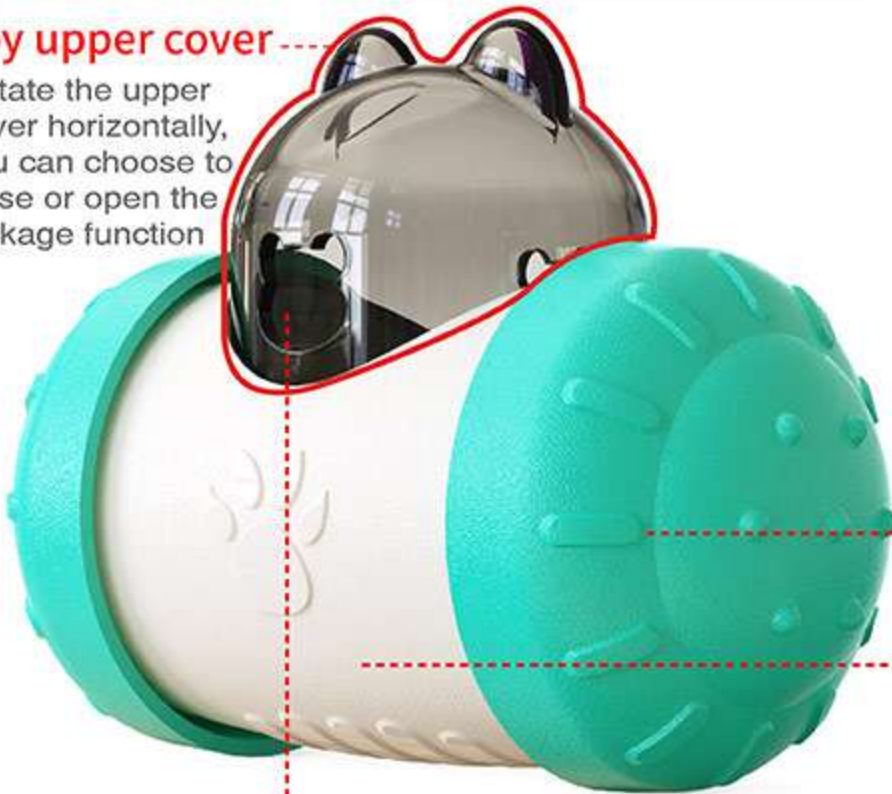

Toy upper cover

Rotate the upper cover horizontally, you can choose to close or open the leakage function