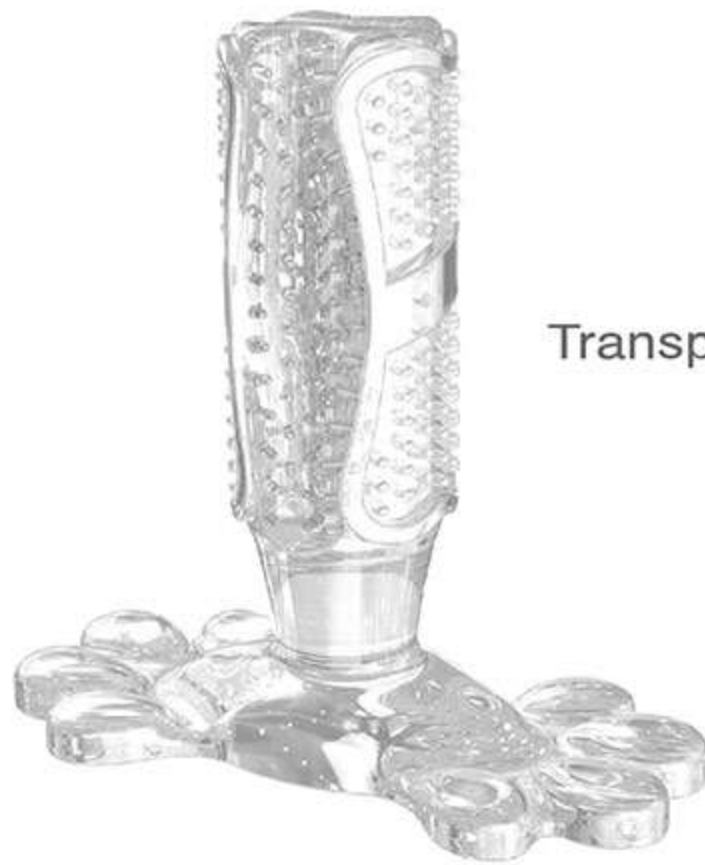

Weight: M: 3.17oz L: 5.47oz

Breed: Medium size is suitable for dogs under 45lb in any breeds. Large size is suitable for dogs over 45lb in any breeds.

GO PUBLIC IN FEBRUARY, 2019

GYS01

DOG TOOTHBRUSH

THE MOST POPULAR DOG
TOOTHBRUSH IN THE USA.