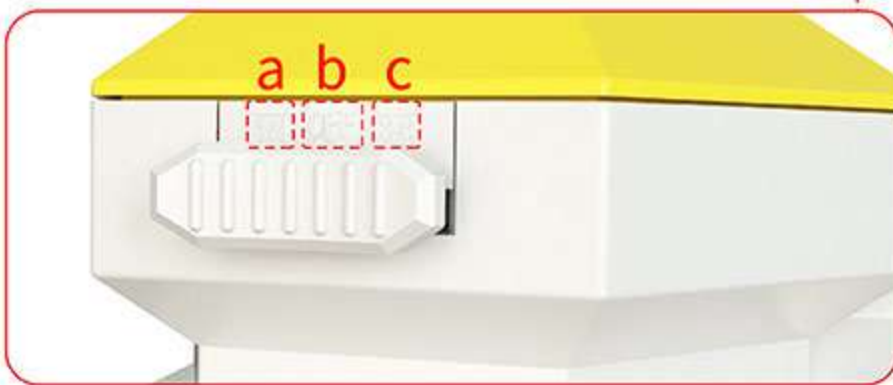

a Shower/b Stop Water/c Shower Gel
three-level adjustment