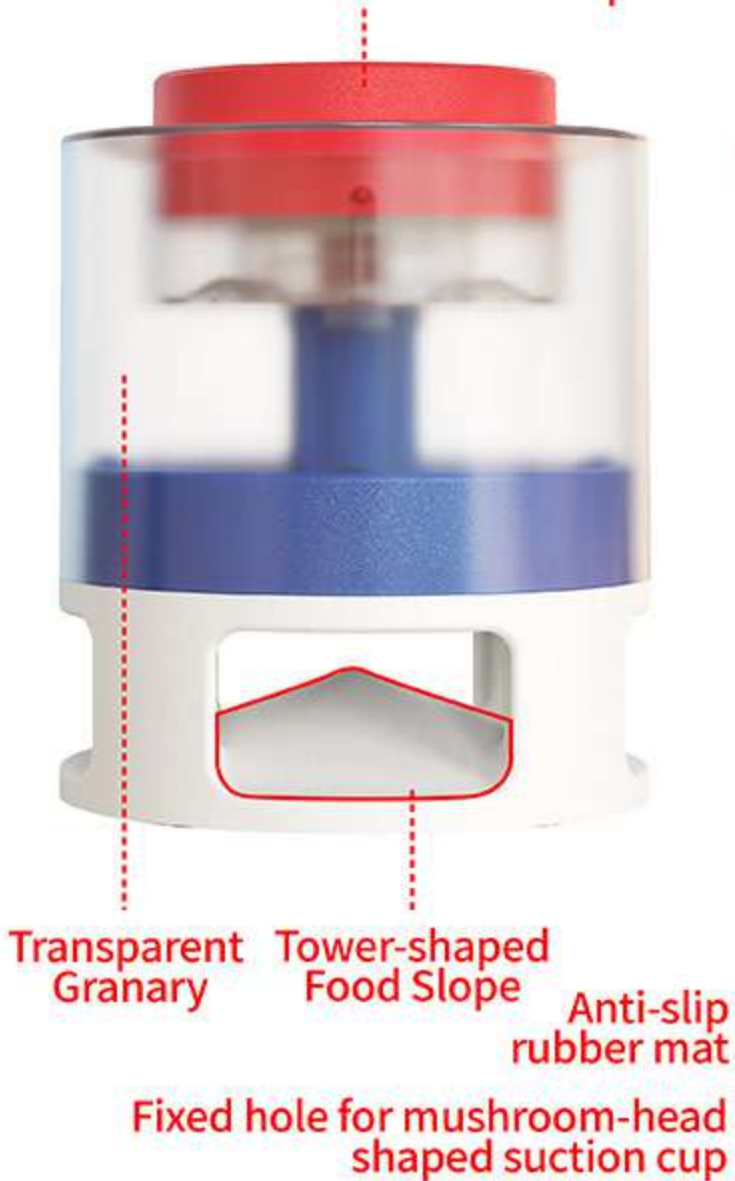

FUN PET FOOD CATAPULT

[DESIGN OF PREVENT FOOD STUCK IN] Original design of food structure outlet, preventing dog food from stuck in.

[FUN DESIGN OF PRESSING BUTTON FOR FOOD DROP] Dog can easily drop out the food by gently pressing the button on the top, and then dog food will be dropped on the tower-shaped bullet slope. Dog food can be pop-up irregularly, which will slow down the speed while eating, and keep the dog healthier by scientific diet. The fun food catapult can attract the dog's interest, relieve the dog's daily worries and improve the dog's intelligence.

[TRANSPARENT GRANARY DESIGN] The transparent granary is able to know the storage in the granary at any time.

[DESIGN OF ANTI-FALLING BASEMENT] There are 4 non-slip rubber pads on the bottom, and each product comes with four mushroom-head shaped suction cups. The suction cups are fixed inside the slot, which can be adsorbed on any ground and will not be knocked over.

[GENERIC FOR CATS AND DOGS] Small and portable feeder, which is more suitable for puppies and cats.

Mushroom-head shaped suction cup