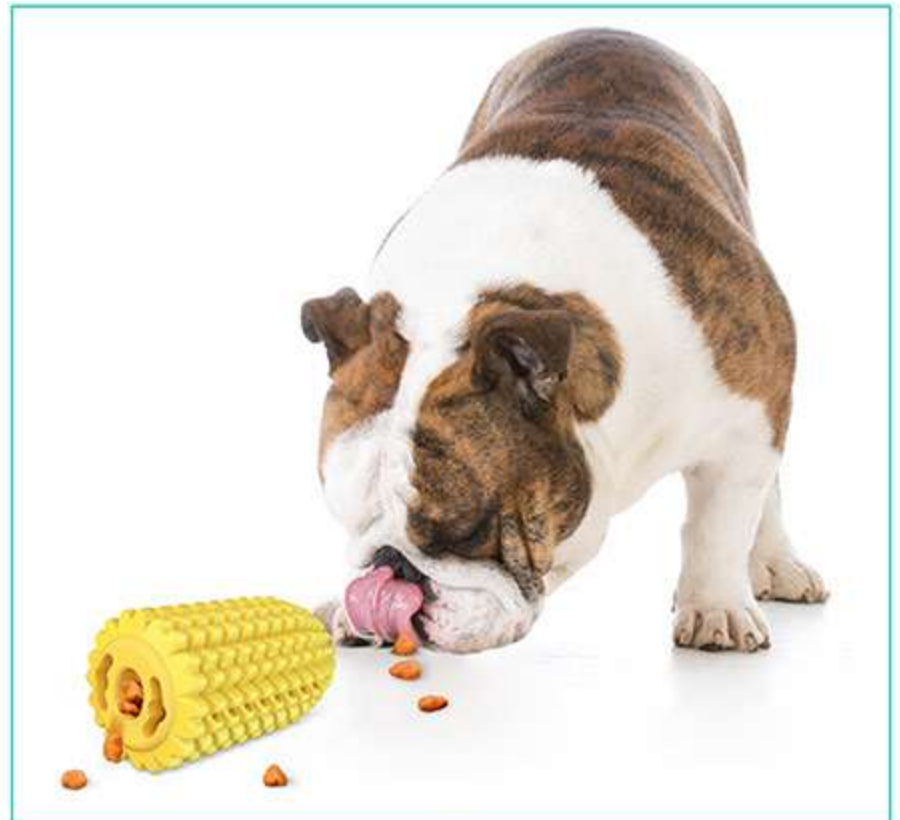

CORN SUCTION CUP TOY

MOLAR TEETH/REMOVE DENAL CALCULUS/RELIEVE ANXIETY
SUPER POWERFUL SUCTION CUP/CAN BE ADSORBED ON ANY PLANE

SUPER POWERFUL SUCTION CUP DESIGN

It can be adsorbed on any plane and used by dogs. It is also suitable for wooden floors and rough tile floor, allowing dogs to consume plenty of physical strength, exercise their bodies, and improve their health.

THE CORN MOLAR STICK CAN ALSO BE USED ALONE FOR THE DOG TO PLAY.

The middle channel of the molar stick can be used as a food leaking toy. The toy is suitable for dogs of any age. The dog will feel very happy when playing.