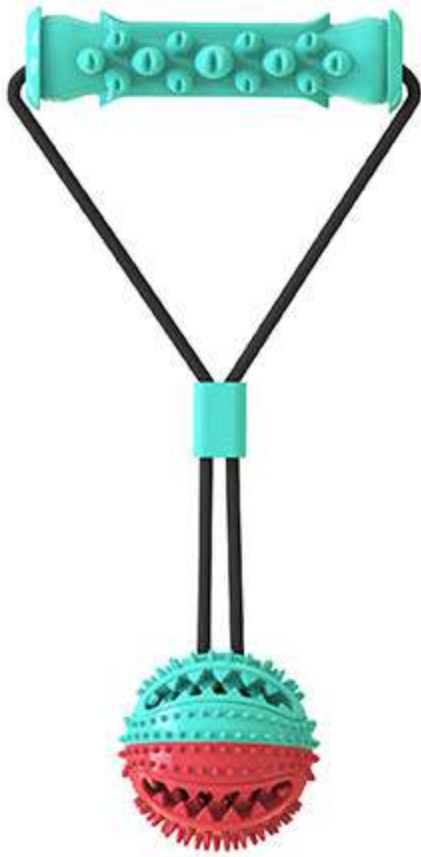

Type A:

Turquoise+Red

Type B:

Turquoise

Green

This toy is suitable for dogs in any age to play, also can be played interactively indoor or outdoor.

【Product Information】

Type A Color: Turquoise+Red
Material: TPR, Molar Rope
Weight: 6.81oz
Size: 17.72*6.10*3.15 inch
Breed: Suitable for small, medium and large dogs in any breeds.

Type B Color: Turquoise, Green
Material: TPR, Molar Rope
Weight: 7.34oz
Size: 20.08*6.10*2.09 inch
Breed: Suitable for small, medium and large dogs in any breeds.