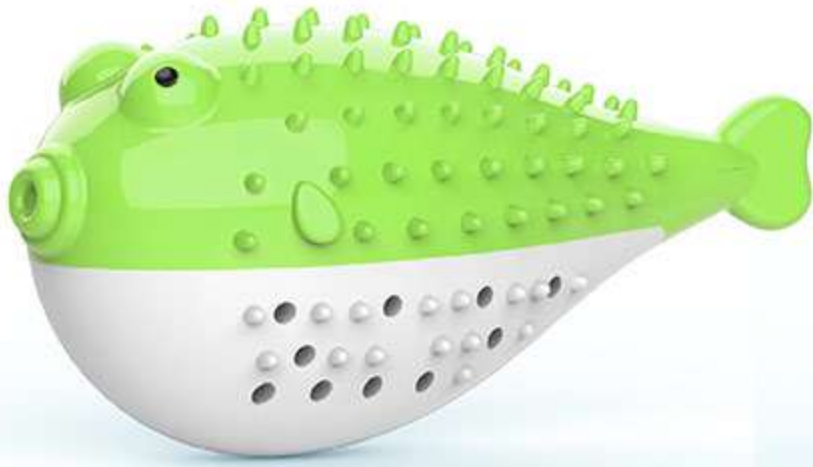

Green

Yellow

Turquoise

Red

【Product Information】

Color: Green, Yellow, Turquoise, Red

Material: TPR

Weight: 2.47oz

Size: 4.72*1.93*2.28 inch

Breed: Suitable for cat in any age and breed.