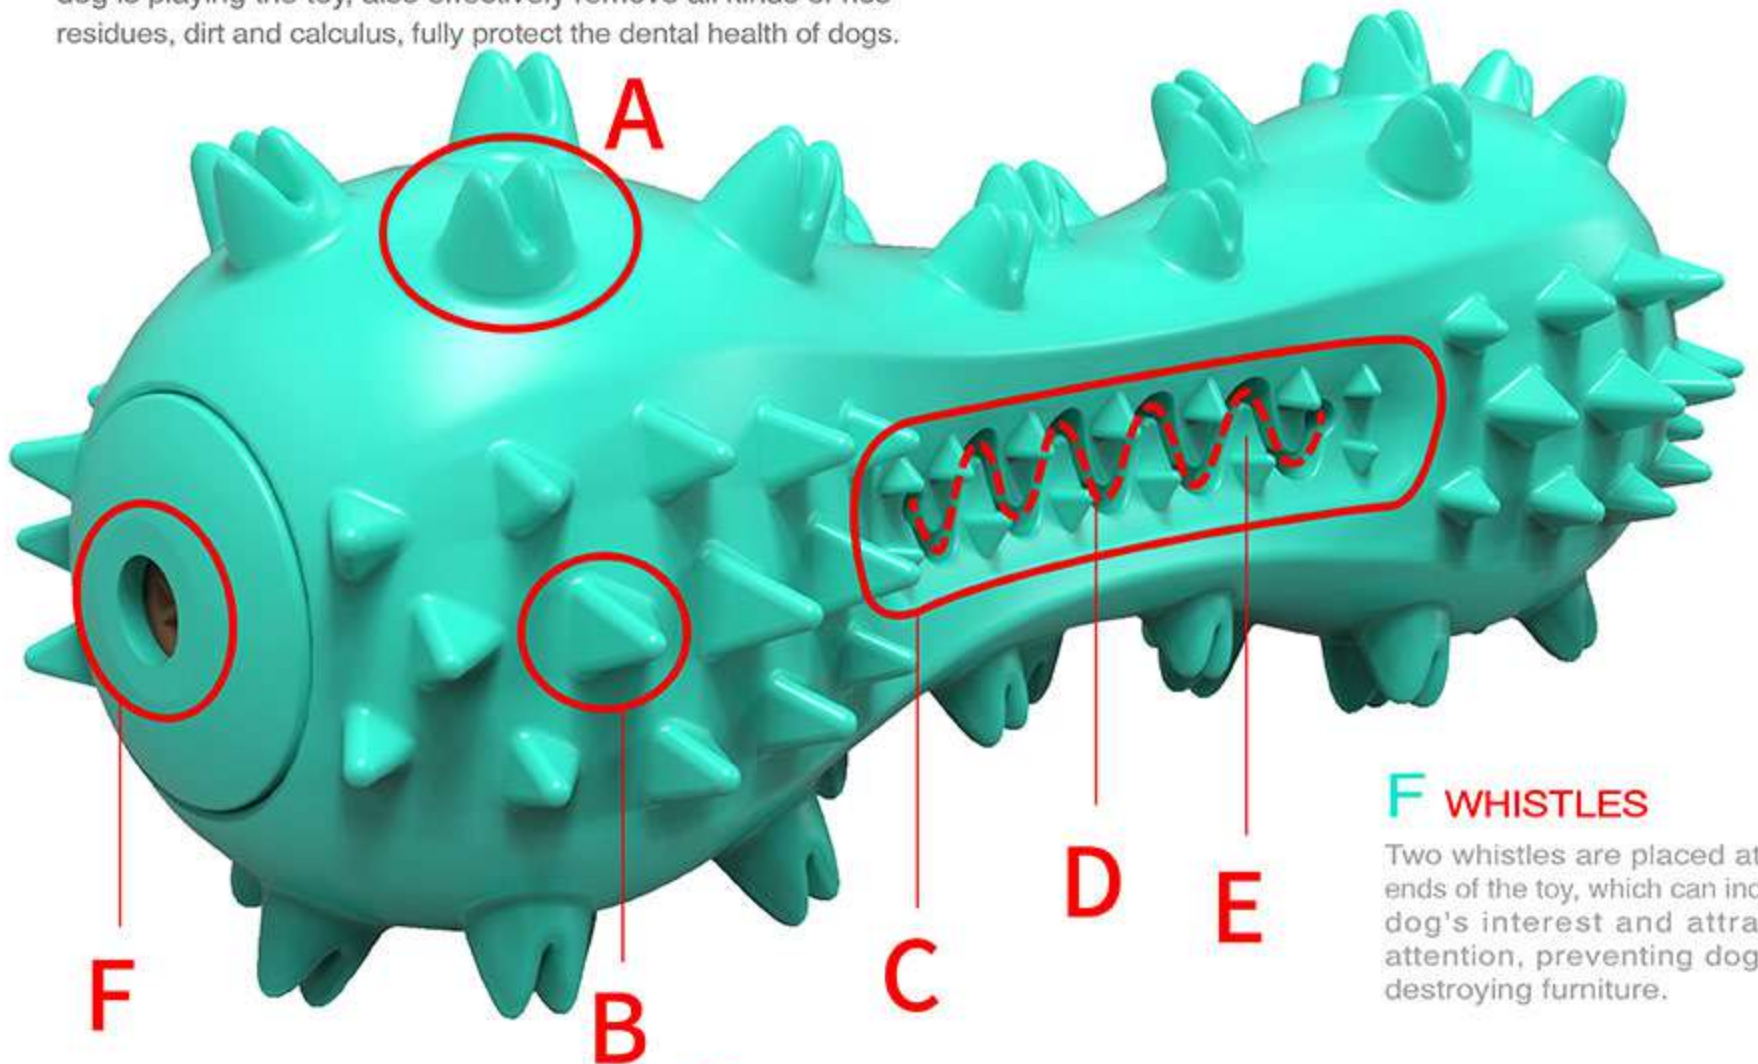

FSGYS01

A STAGGERED AND SERRATED PROTRUSION

B TRIANGULAR AND CONICAL CUSPID TEETH

Novel design of dog teeth cleaning aisle, zigzag molar protrusions, the triangle-shaped and conical protrusions in different size are arranged horizontally and vertically, which can deeply clean dogs front teeth, fangs and molars when dog is playing the toy, also effectively remove all kinds of rice residues, dirt and calculus, fully protect the dental health of dogs.

SQUEAK DOG TOY

GRIND TEETH/CLEAN TEETH/REMOVE DENTAL CALCULUS/RELIEVE ANXIETY

F WHISTLES

Two whistles are placed at both ends of the toy, which can increase dog's interest and attract its attention, preventing dog from destroying furniture.