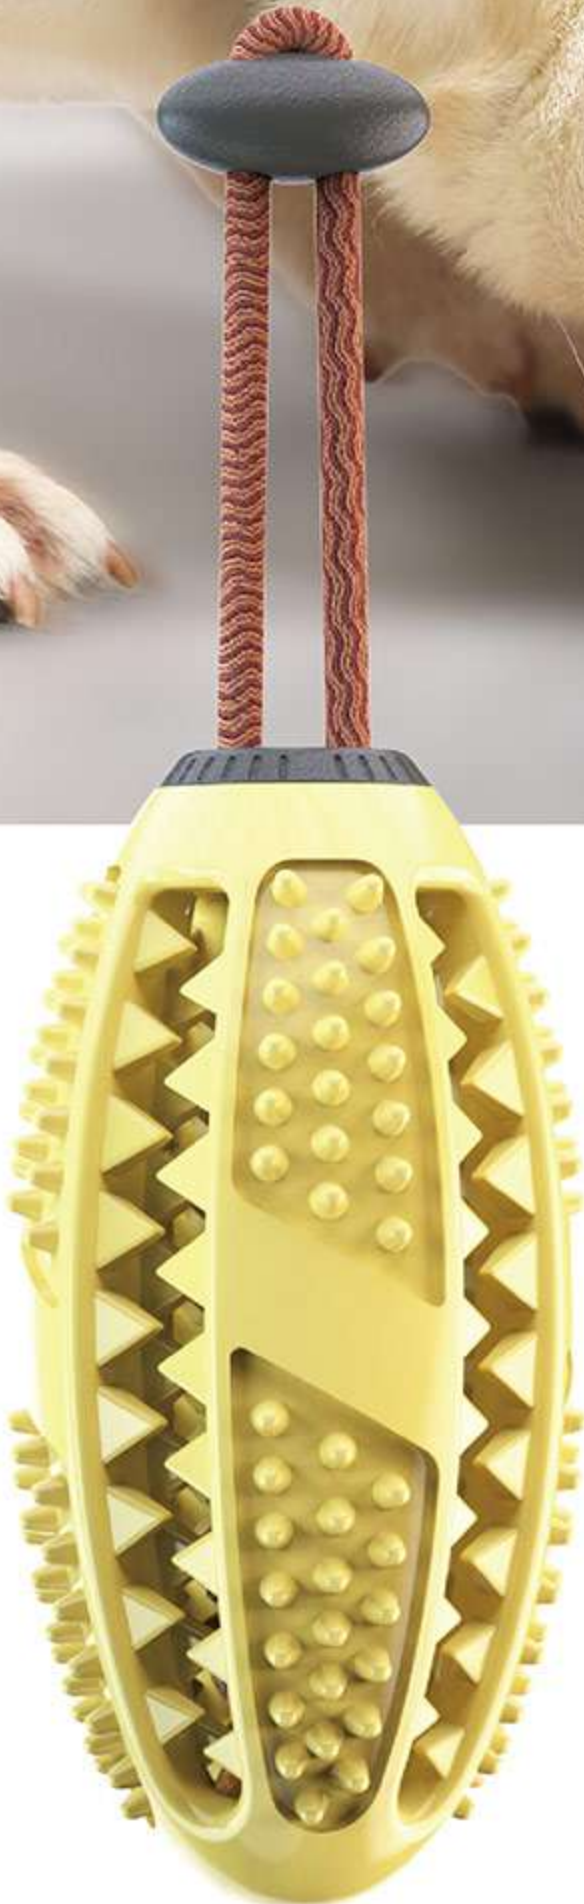

GO PUBLIC IN JUNE, 2019