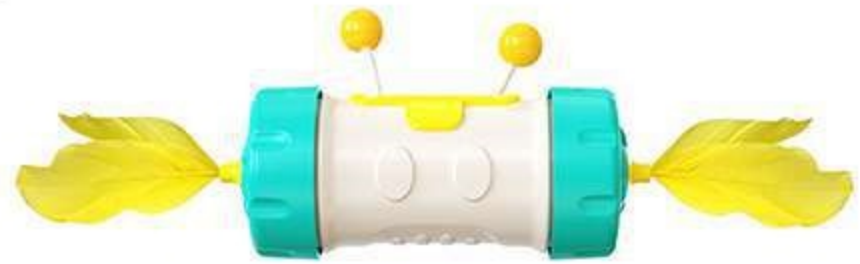

Turquoise

[Multi-function cat toy]

This is a multifunctional fun cat toy, which combines self weight balance movement (without electricity), cat ball movement up and down, cat feather free rotation and other functions in one, multiple elements to attract more attention and play interest of the cat.

[Multiple cats can play together]

This toy is made of environmentally friendly and healthy ABS. It will not be damaged by the cat. It can be used for a long time. It can also be used with multiple cats. Using this toy for a long time can improve the cat' IQ and relieve daily loneliness and worries.

[Product Information]

Color:Blue, Yellow, Turquoise, Green, Pink

Material:ABS

Size:(main part, without ball):6.18*2.79*2.79in

weight:8.25oz

Pets: suitable for large, medium and small cats