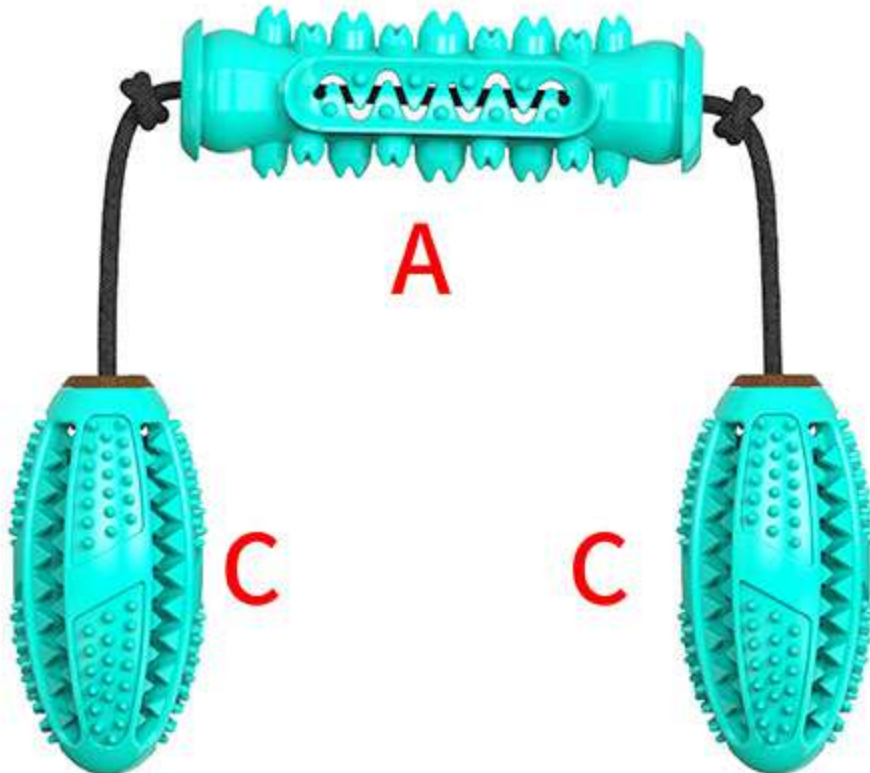

Tension training ball -Ball A:

DUMBBELL BALL - BALL B