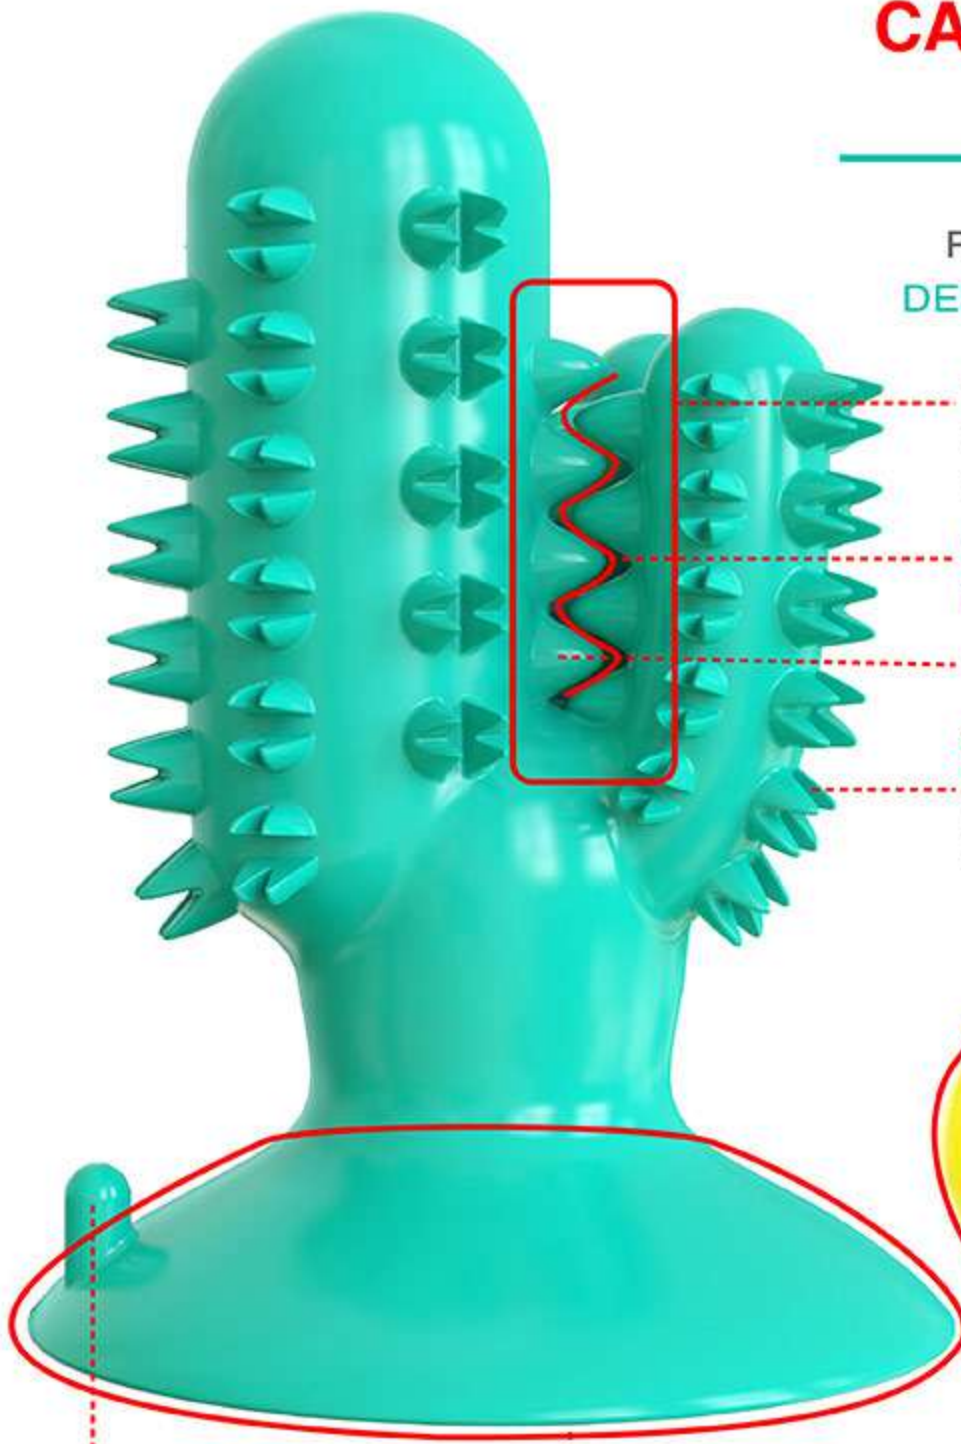

Teeth cleaning aisle

Clean dogs' sharp teeth.

Curved cleaning tank

Pointed teeth

Serrated molar bumps

Clean dogs' molar teeth

Put dog food or fine snacks in the teeth cleaning aisle, Can be used as a food dispensing toy.