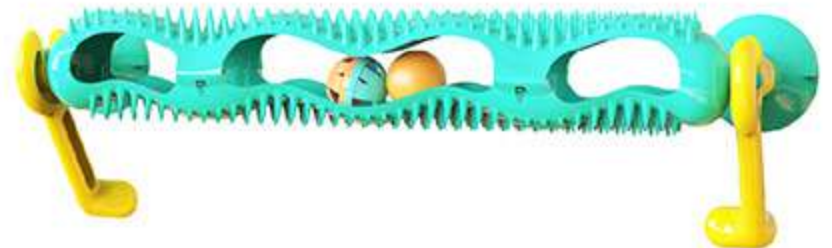

TRACK BALL CAT TOY

SCRATCHER/GRIND TEETH
CLEAN TEETH/RELIEVE ANXIETY