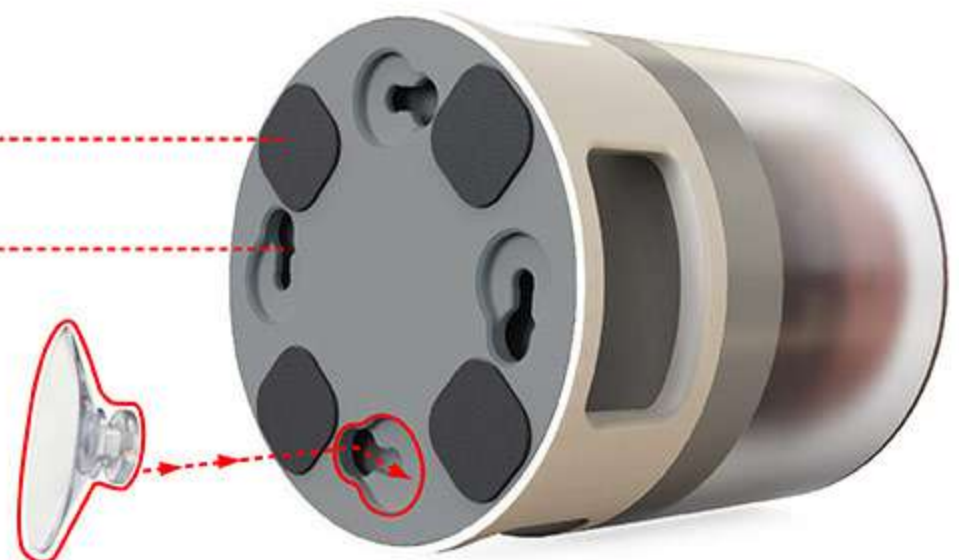

[GENERIC FOR CATS AND DOGS]

Press Button for Food Drop

CWLSQ-YX01

FUN PET FOOD CATAPULT

[DESIGN OF PREVENT FOOD STUCK IN] Original design of food structure outlet, preventing dog food from stuck in.

[FUN DESIGN OF PRESSING BUTTON FOR FOOD DROP] Dog can easily drop out the food by gently pressing the button on the top, and then dog food will be dropped on the tower-shaped bullet slope. Dog food can be pop-up irregularly, which will slow down the speed while eating, and keep the dog healthier by scientific diet. The fun food catapult can attract the dog's interest, relieve the dog's daily worries and improve the dog's intelligence.

[TRANSPARENT GRANARY DESIGN] The transparent granary is able to know the storage in the granary at any time.

[DESIGN OF ANTI-FALLING BASEMENT] There are 4 non-slip rubber pads on the bottom, and each product comes with four mushroom-head shaped suction cups. The suction cups are fixed inside the slot, which can be adsorbed on any ground and will not be knocked over.

[GENERIC FOR CATS AND DOGS] Small and portable feeder, which is more suitable for puppies and cats.

Mushroom-head shaped suction cup