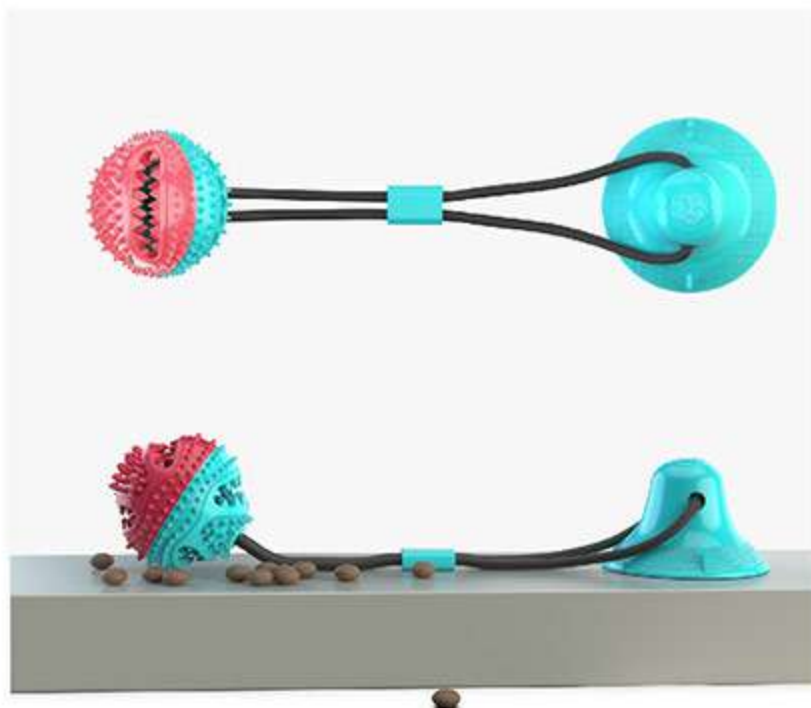

XPA01 / XPB01

TYPE A+TYPE B

DOG TOY WITH SUCTION CUP

BRUSH TEETH / GRIND TEETH

IMPROVE IQ / TRAINING

Type A: With Sound Type B: No Sound

DOG TOY WITH SUCTION CUP,
TYPE A: RED+BLUE

DOG TOY WITH SUCTION CUP,
TYPE A: RED+WHITE