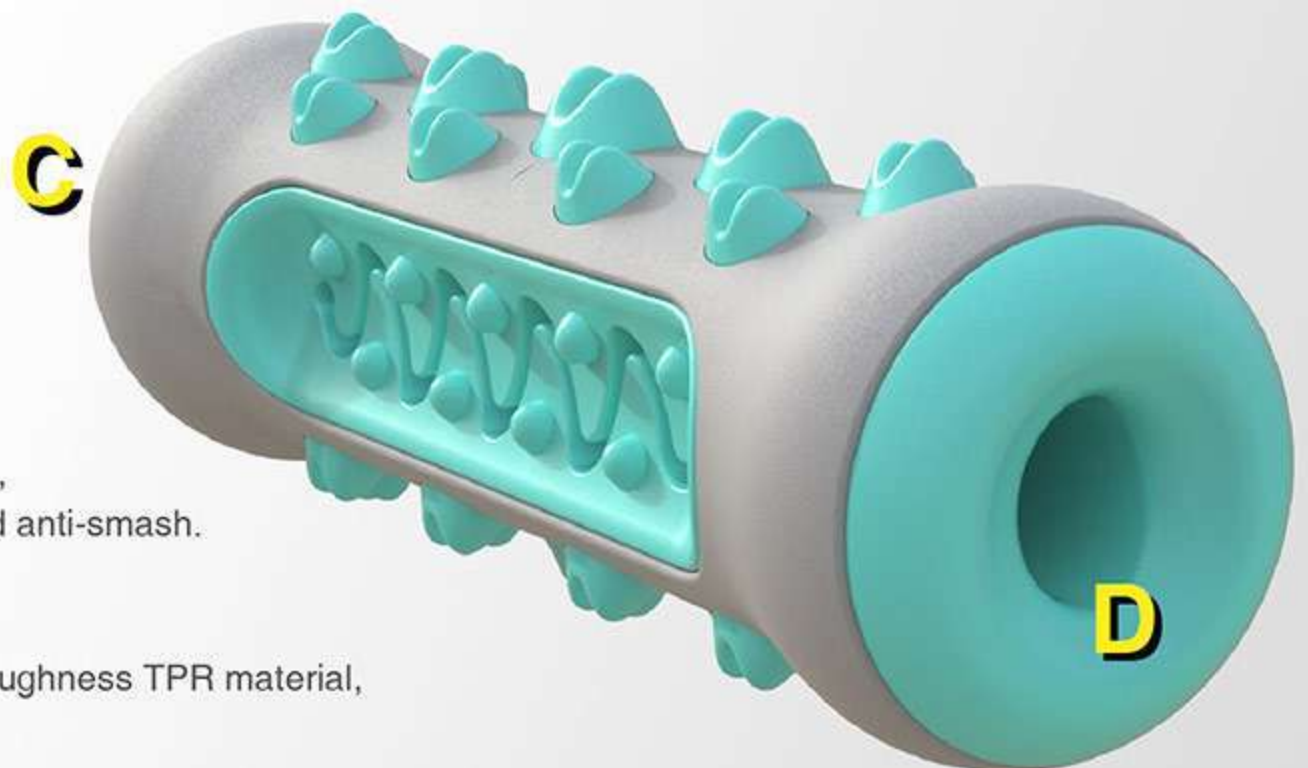

Material: PP

Weight: 21.52 oz

Size: Diameter 7.52 inch, Height 7.83 inch

Breed: Suitable for cat in any age and breed.

THIS IS A REALLY BITE-RESISTANT
DOG TOOTHBRUSH!

Quality Guarantee

A

The zigzag molar protrusions that from the middle to both sides are designed from large to small, which grind teeth better. The groove in the middle cleans tartar more effectively.

B

New designed teeth cleaning aisle can be put dog toothpaste, which helps to clean dog's teeth and remove tartar deeply.

GT01

NEW DOG TOOTHBRUSH

GRIND TEETH / CLEAN TEETH
IMPROVE IQ / RELIEVE ANXIETY

C

The exterior is made of high-hardness nylon material, which is anti-bite, anti-fall and anti-smash.

D

The inside is made of high-toughness TPR material, which grind teeth well.

Extension products from bone shaped dog toothbrush series:

(Suitable for medium and large dogs)

1. One dog toothbrush with rope
3. One dog toothbrush with two round food dispensing balls

5. Two dog toothbrushes with rope

(Suitable for medium and small dogs)

2. Single soft molar rod
4. One dog toothbrush with two football food dispensing balls

6. Three dog toothbrushes with rope

Suitable for medium and large dogs