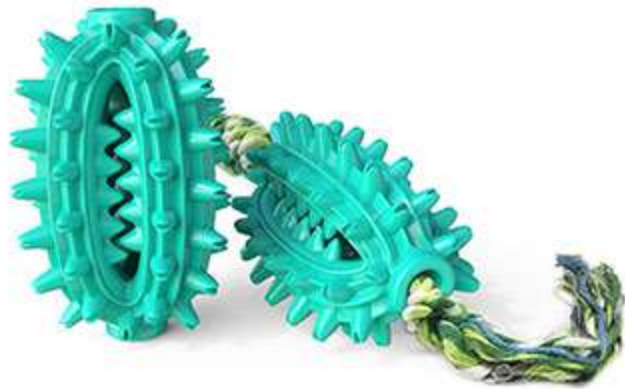

【 CACTUS DOG TOOTHBRUSH WITH ROPE 】
DSXRQ01

MULTI-FUNCTIONAL MULTI-CONFIGURATION CACTUS DOG TOOTHBRUSH

4 configuration options, any combination can be used for dogs.