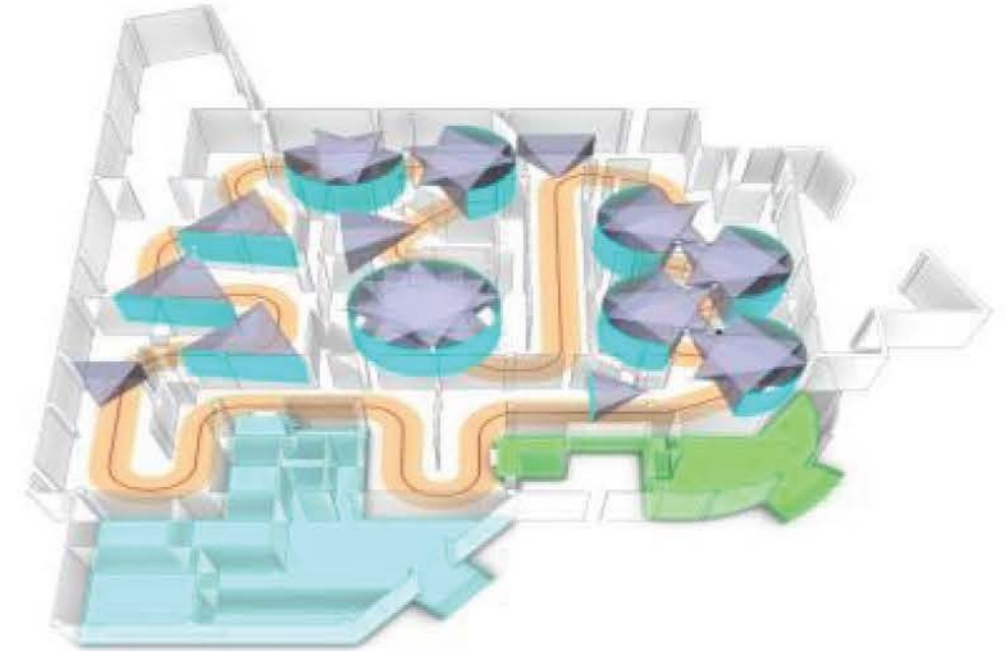

DARK RIDE

The theme Dark Ride is a large-scale indoor entertainment project where tourists take a tour bus and walk along the established story route in a theme scene environment combining virtual reality. It integrates today's top international entertainment technologies such as 3D stereoscopic movies, dynamic tour buses, simulation sets, and stunt performances.