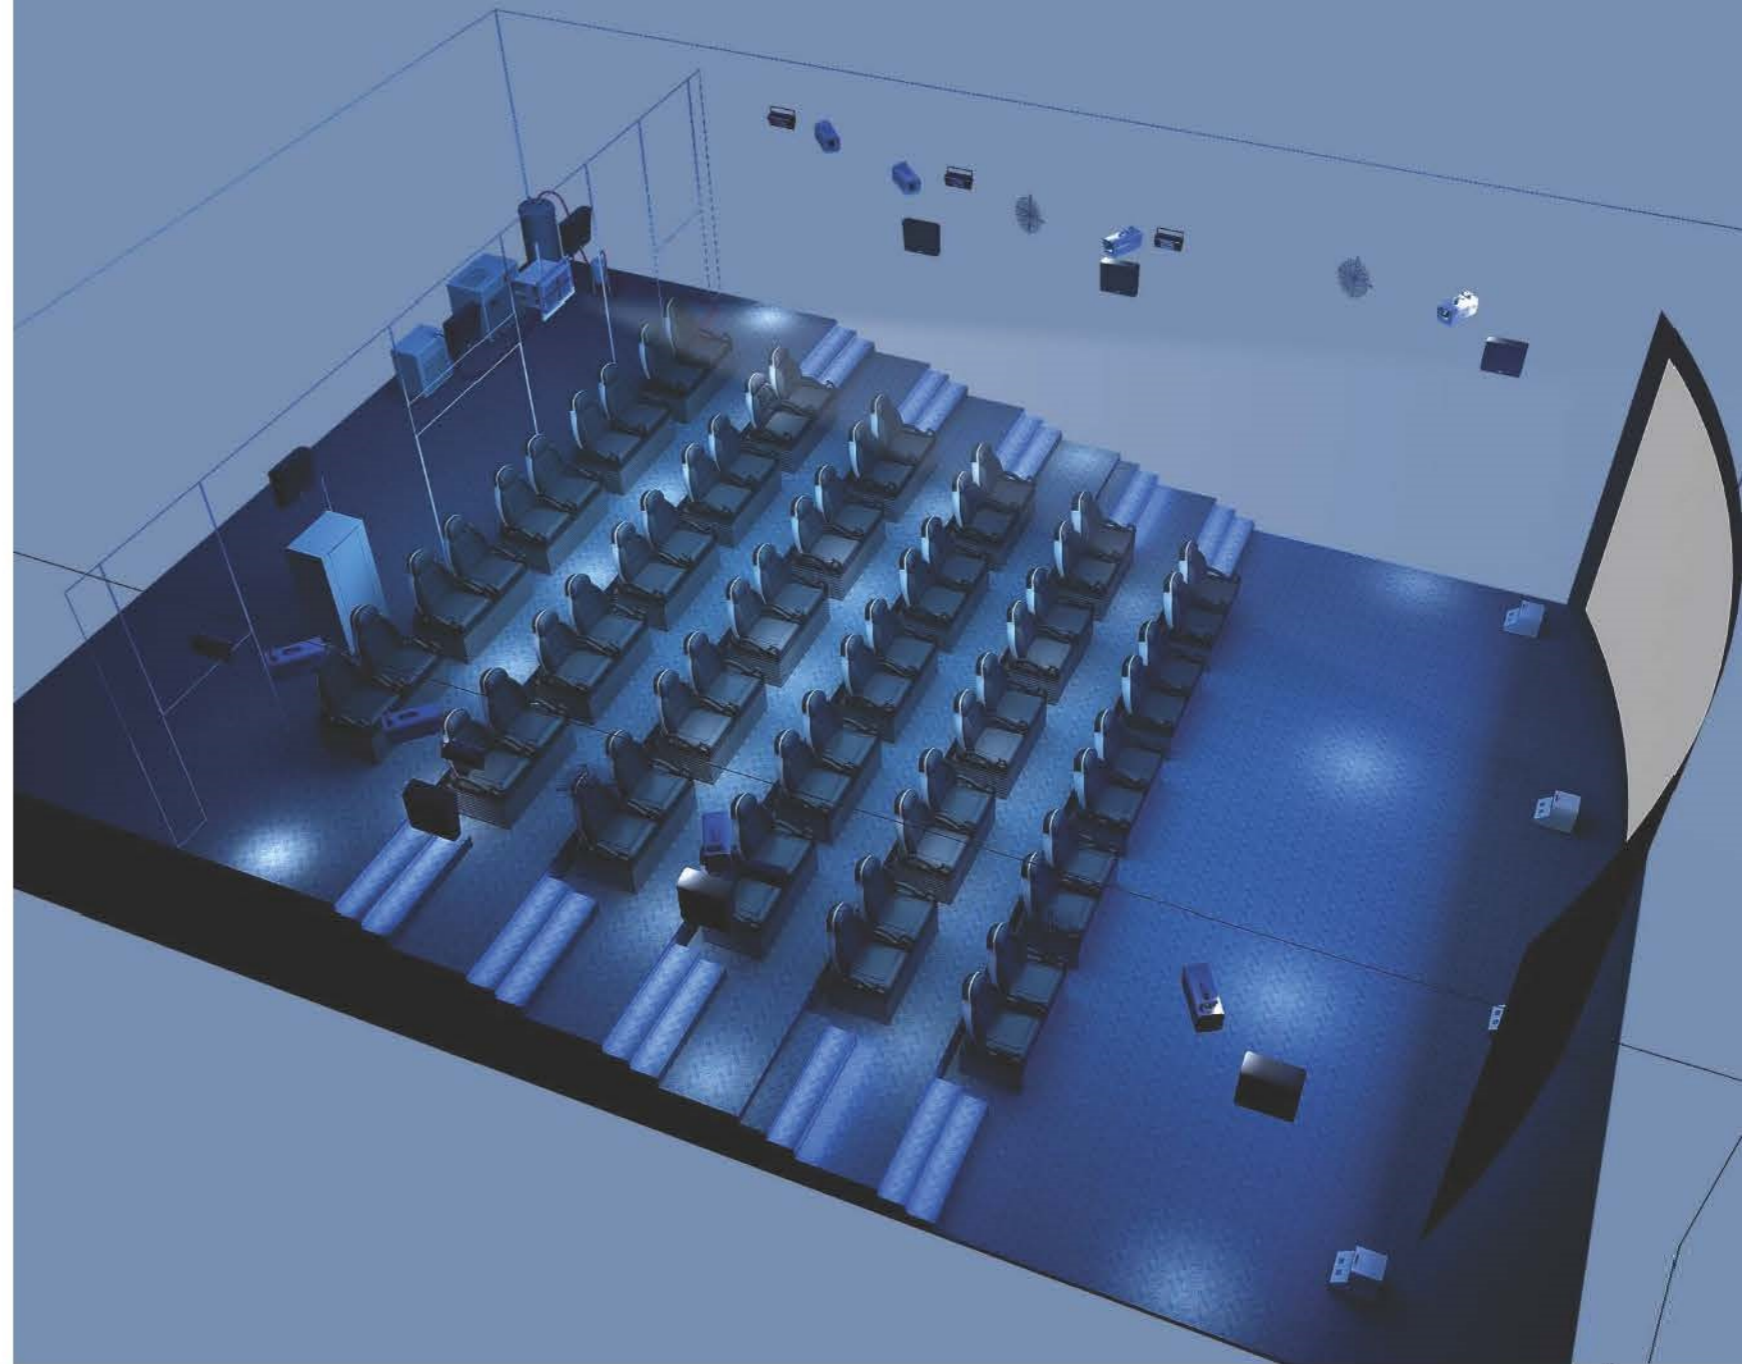

5D MOTION CINEMA

5D movie is based on 3D three-dimensional effect to increase the motion seat and environmental effects. The 5D cinema gives the audience to achieve the most powerful sense of reality from the aspects of hearing, sight and touch, just like being in the film. 5D Cinema consists of three elements: three-dimensional projection system, vibration seat with special effects equipment and computer control system.

ARC SCREEN CINEMA

Arc screen cinema adopts an inner cylindrical projection screen to surround the viewer in the center. The ultra-wide picture fills the viewer's field of vision, a full range of stereo and film plot complement each other, perfect cooperation, interpretation of brilliant immersion, integrated audio-visual enjoyment.

According to the surrounding conditions of the arc screen cinema, the arc screen theater is divided into several modes: arc screen, 270° arc screen, 360° arc screen, etc. The usual definition criteria are: radians less than 180 degrees called arc screen, radians greater than 180 degrees called Ring screen, radians 360 degrees' full closure called 360 degrees' arc screen.

DOME CINEMA

Panoramic immersive viewing

Dome Cinema is a new cinema system developed in recent years, using transmission metal screen, advanced digital projection equipment, as well as analog dynamic seat equipment. After entering the cinema, the audience will be placed in a tilted dome structure, you can watch 360-degree vision in the range of large-screen digital movies, unique visual impact, surround sound effect so that the audience has a strong sense of immersion, like an immersive experience and popular in the market!