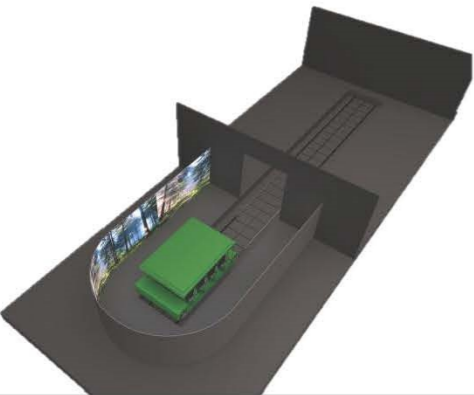

IMMERSIVE TUNNEL

The Immersive Tunnel is an adventure experience that combines elements of surround sound, 3D movie projection, dynamic motion platform, and light effects. It simulates tourists traveling by car, boat and other transportation to a different world of scenes. You will experience the most incredible adventure: a 270-degree projection fills the perspective of all audience. The vehicle's 6 DOF movement and special effects make the experience truly immersive.