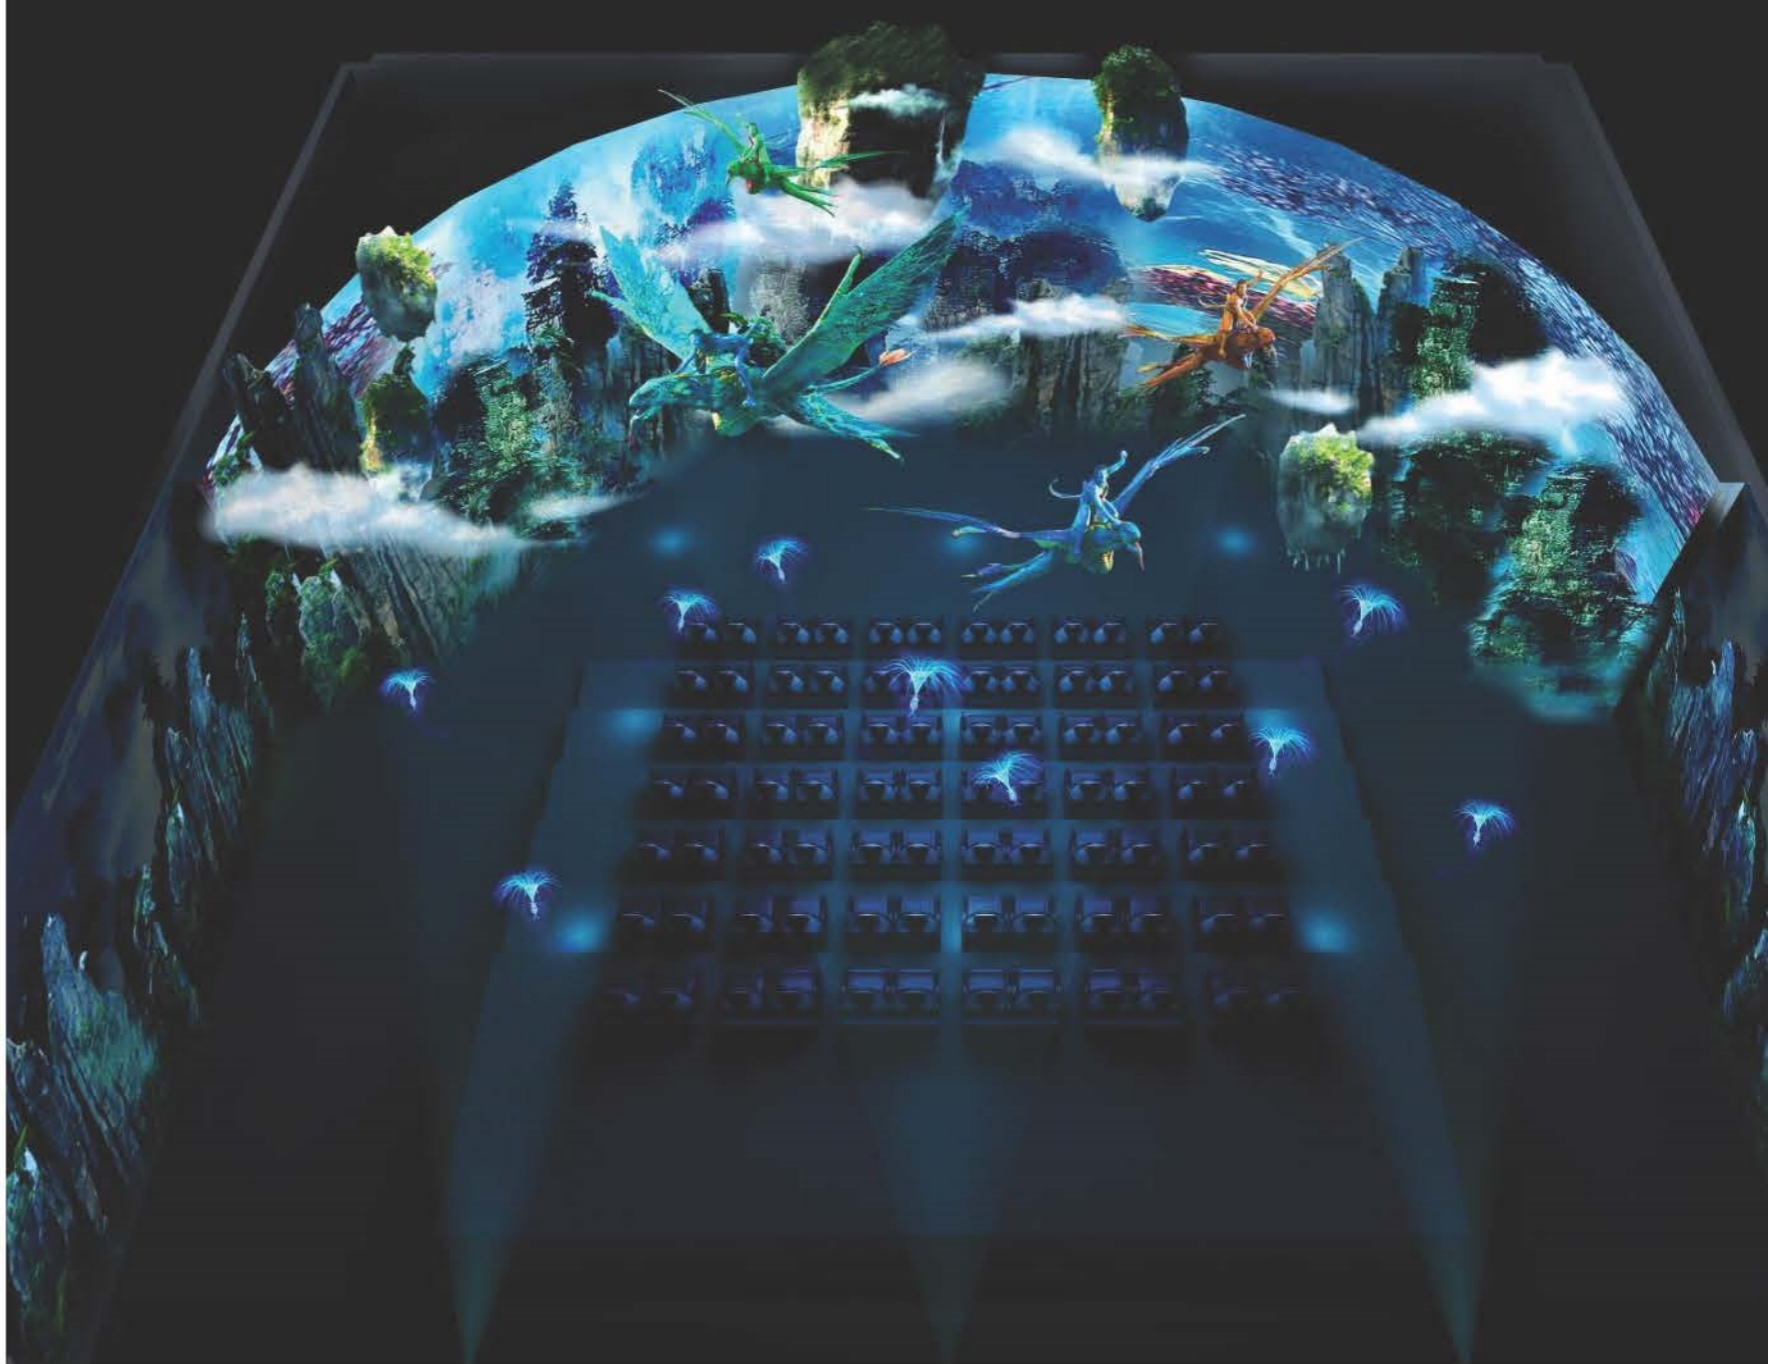

5D MOTION CINEMA

5D movie is based on 3D three-dimensional effect to increase the motion seat and environmental effects. The 5D cinema gives the audience to achieve the most powerful sense of reality from the aspects of hearing, sight and touch, just like being in the film. 5D Cinema consists of three elements: three-dimensional projection system, vibration seat with special effects equipment and computer control system.

ARC SCREEN CINEMA

Arc screen cinema adopts an inner cylindrical projection screen to surround the viewer in the center. The ultra-wide picture fills the viewer's field of vision, a full range of stereo and film plot complement each other, perfect cooperation, interpretation of brilliant immersion, integrated audio-visual enjoyment.

DOME CINEMA

Panoramic immersive viewing

Dome Cinema is a new cinema system developed in recent years, using transmission metal screen, advanced digital projection equipment, as well as analog dynamic seat equipment. After entering the cinema, the audience will be placed in a tilted dome structure, you can watch 360-degree vision in the range of large-screen digital movies, unique visual impact, surround sound effect so that the audience has a strong sense of immersion, like an immersive experience and popular in the market!

IMMERSIVE TUNNEL

The Immersive Tunnel is an adventure experience that combines elements of surround sound, 3D movie projection, dynamic motion platform, and light effects. It simulates tourists traveling by car, boat and other transportation to a different world of scenes. You will experience the most incredible adventure: a 270-degree projection fills the perspective of all audience. The vehicle's 6 DOF movement and special effects make the experience truly immersive.