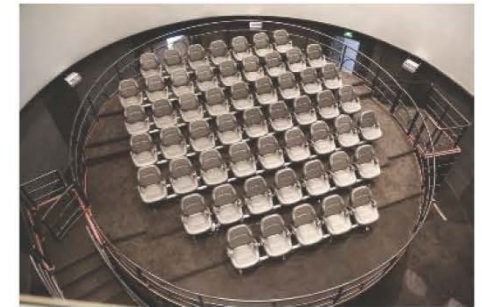

ROTATING PLATFORM