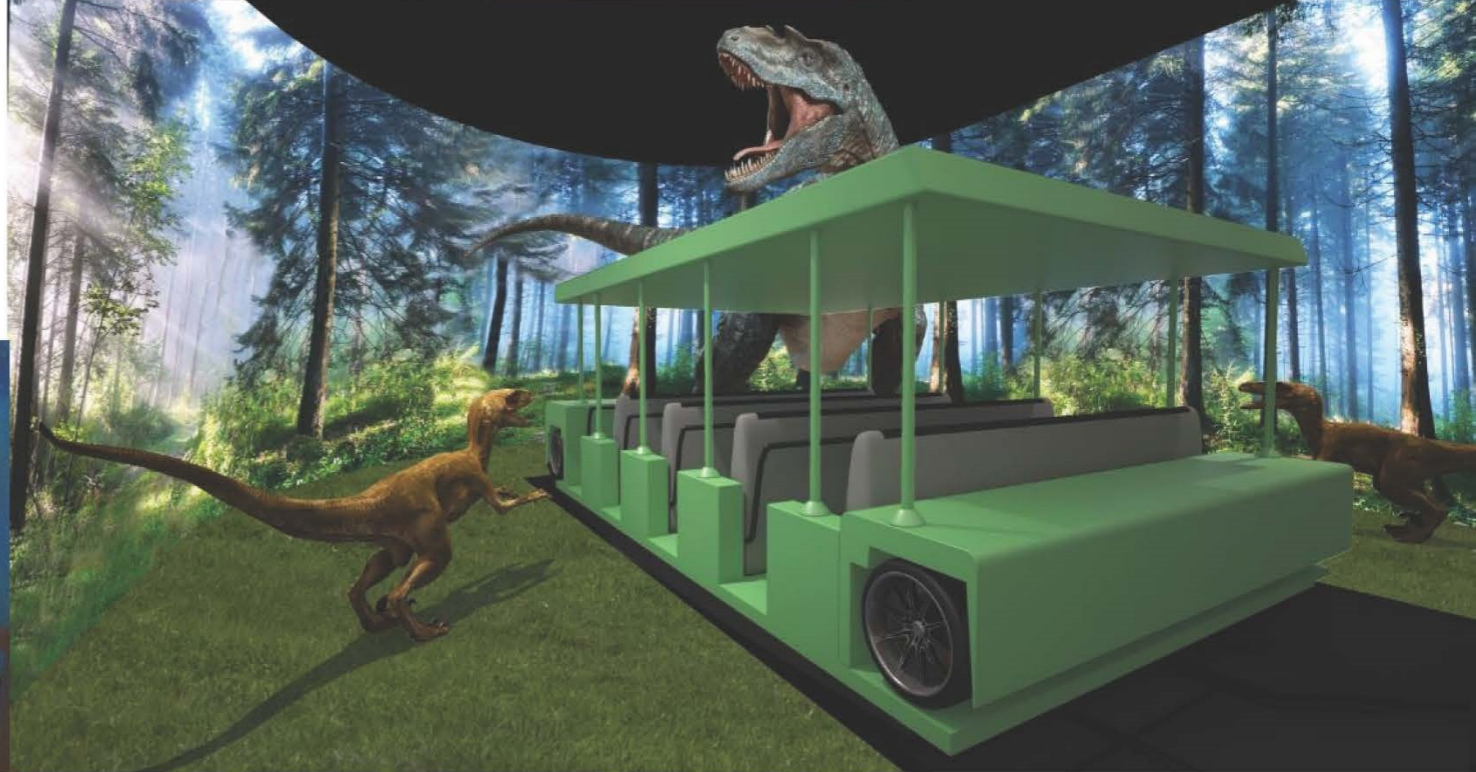

IMMERSIVE TUNNEL

The Immersive Tunnel is an adventure experience that combines elements of surround sound, 3D movie projection, dynamic motion platform, and light effects. It simulates tourists traveling by car, boat and other transportation to a different world of scenes. You will experience the most incredible adventure: a 270-degree projection fills the perspective of all audience. The vehicle's 6 DOF movement and special effects make the experience truly immersive.