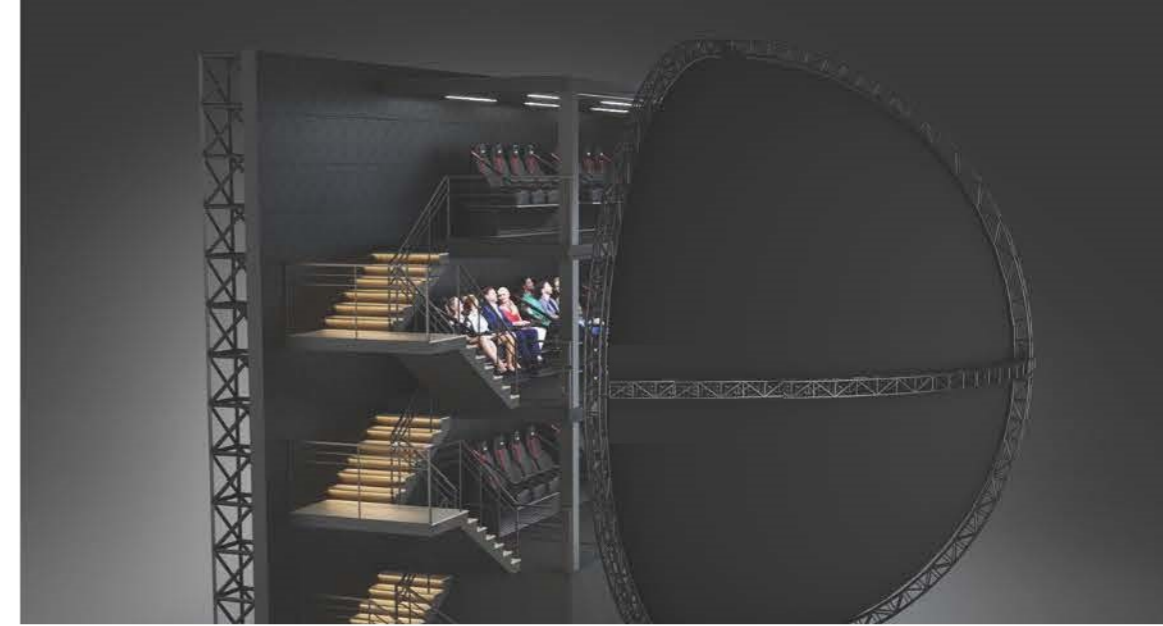

FLY CINEMA

Hanging surprise experience

Flying Cinema, this type appears in some large theme parks in the virtual Flight Experience project. Rotate the hemispheric screen 90 degrees to erect.

The audience hangs inside the sphere for viewing, and the screen image spans the entire forward field of view. This mode is best suited to the normal visual viewing habits of people, HD digital projectors through special fish eye lenses to project the picture onto the huge hemispheric screen, while innovating the use of suspension seat system, the visitors to the high altitude of more than 10 meters, the tourist line of sight is completely surrounded by spectacular movie images.

Visitors in the super-ball screen film and television, experience in the grand scene in the flying of the thrill of the feeling.