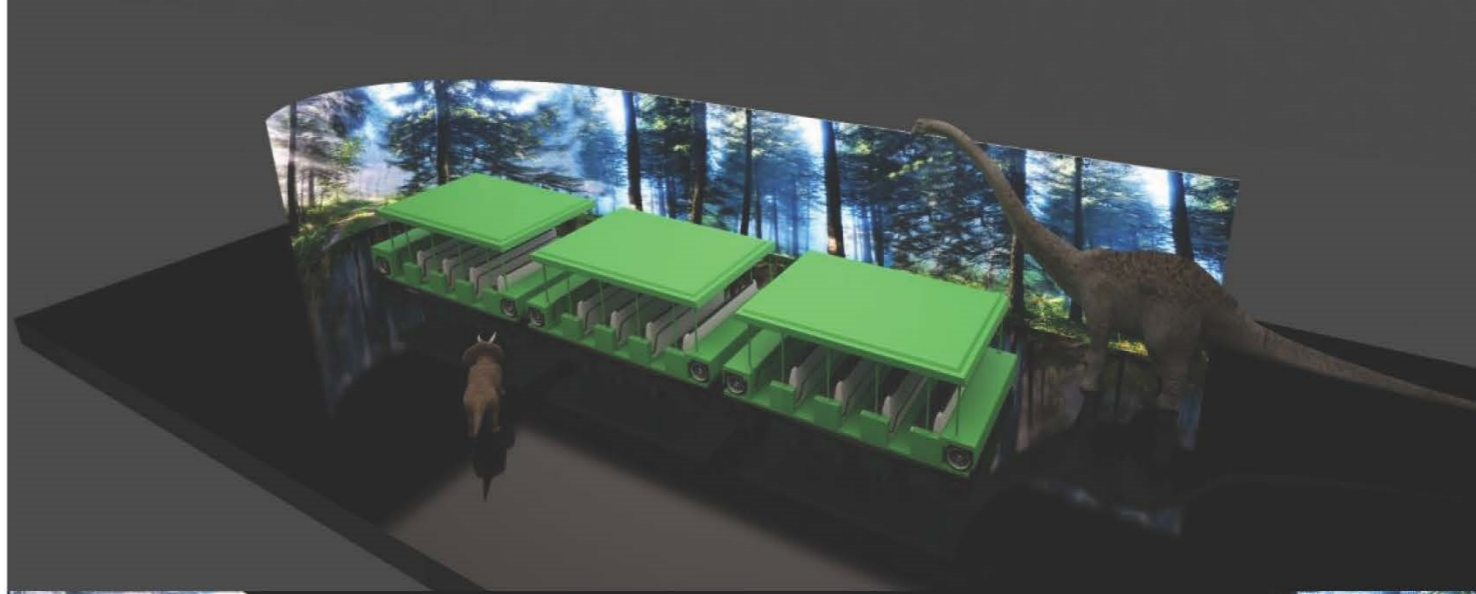

DOME CINEMA

Panoramic immersive viewing

Dome Cinema is a new cinema system developed in recent years, using transmission metal screen, advanced digital projection equipment, as well as analog dynamic seat equipment. After entering the cinema, the audience will be placed in a tilted dome structure, you can watch 360-degree vision in the range of large-screen digital movies, unique visual impact, surround sound effect so that the audience has a strong sense of immersion, like an immersive experience and popular in the market!

Visitors in the super-ball screen film and television, experience in the grand scene in the flying of the thrill of the feeling.

DARK RIDE

The theme Dark Ride is a large-scale indoor entertainment project where tourists take a tour bus and walk along the established story route in a theme scene environment combining virtual reality. It integrates today's top international entertainment technologies such as 3D stereoscopic movies, dynamic tour buses, simulation sets, and stunt performances.

IMMERSIVE TUNNEL

The Immersive Tunnel is an adventure experience that combines elements of surround sound, 3D movie projection, dynamic motion platform, and light effects. It simulates tourists traveling by car, boat and other transportation to a different world of scenes. You will experience the most incredible adventure: a 270-degree projection fills the perspective of all audience. The vehicle's 6 DOF movement and special effects make the experience truly immersive.