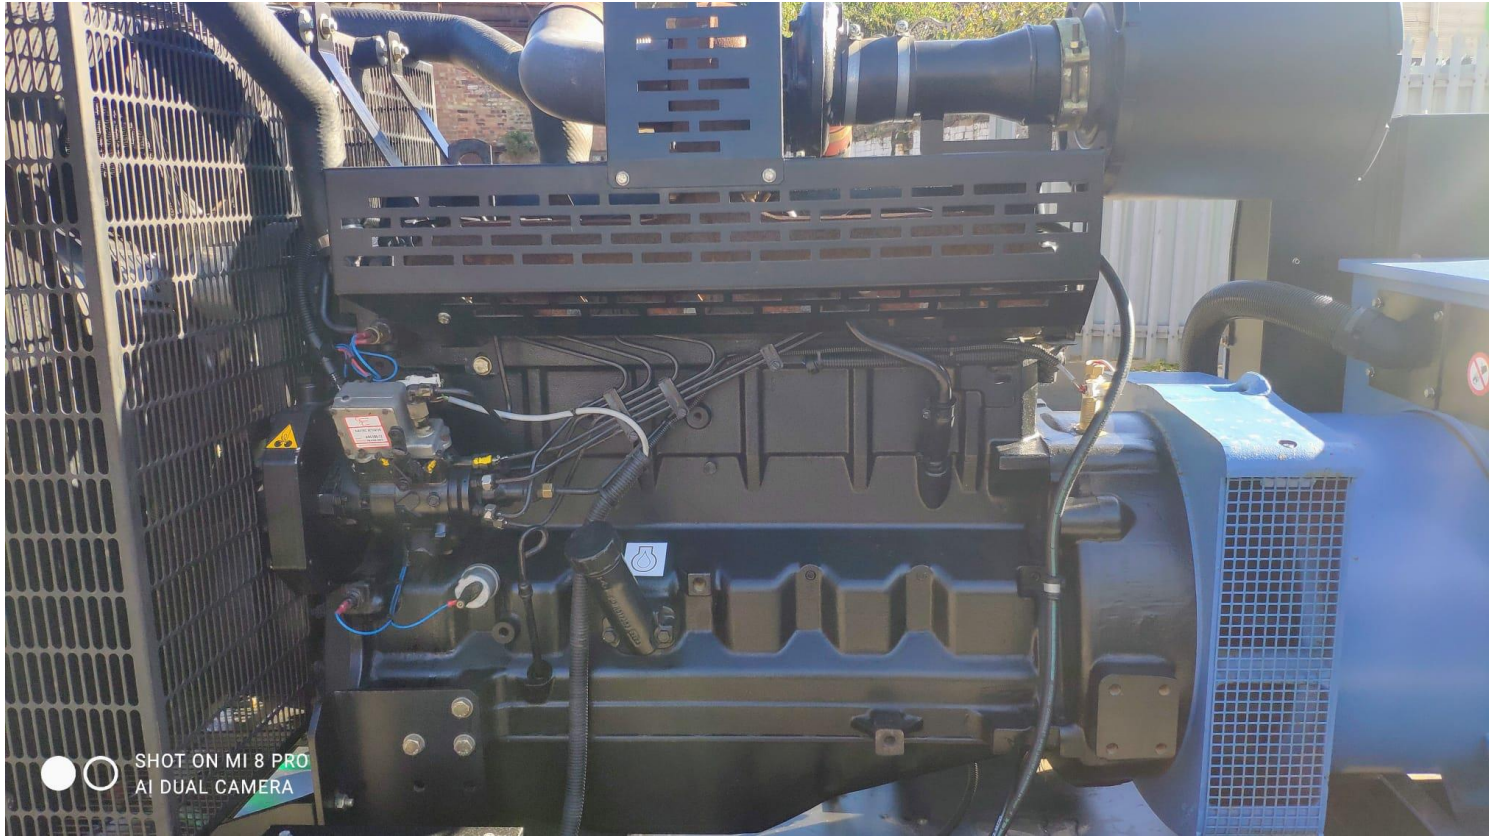

SHOT ON MI 8 PRO
DUAL CAMERA

SHOT ON MI 8 PRO
AI DUAL CAMERA

N MI 8 PRO

SHOT ON MI 8 PRO
AI DUAL CAMERA

SHOT ON MI 8 PRO
AI DUAL CAMERA

SHOT ON MI 8 PRO
AI DUAL CAMERA

JS 150

GRUPE ELECTROGENE / GENERATING SET
 PLAQUE CONSTRUCTEUR / MANUFACTURER PLATE

Type	JS150K
Execution Version	II
Masse (Kg) Weight	1980

AR46

V	Hz	rpm	Cos Phi	Phase
400/230	50	1500	0.8	3

	PRP	ESP
kVA	150	165
kW	120	132
A	217	238.7

Ambiance(°C)		Alt(m)
Ambiant		
25		1000

PRP: Puissance Principale / Prime Power
 ESP: Service Secours/Emergency Standby Power