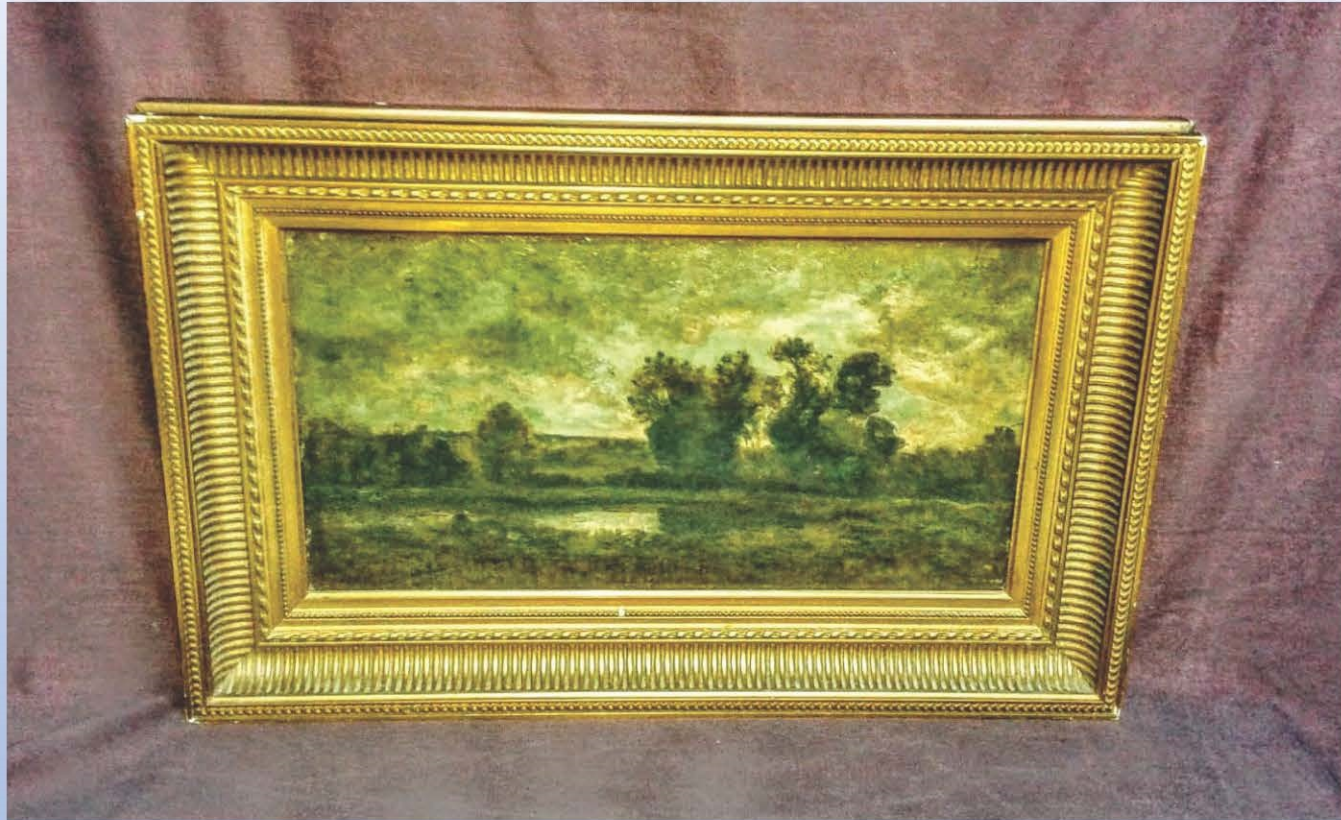

CARL SPITZWEG

Sec : XIX

“LE PETIT SOLO”

Oil on canvas

German school

Dimensions : 45x34

Expertise made by Eugene Brelaz

CHARLES FRANCOISE DAUBIGNY

Sec : XIX

“PAISAGE”

French (barbizon) school

Oil on wood

Dimensions : 41x64

Expertise made by Eugene Brelaz

MARC CHAGALL

Sec : XX

Dimensions : 165x230

Expertise made by Eugene Brelaz

Antonio Stradivari

Ex Bazzini - De vito Violin 1715

The violin is a typical example of the golden period of the cremonese maker.

The front is in spruce from the Brembana valley (noted by Leandro Bisiach)