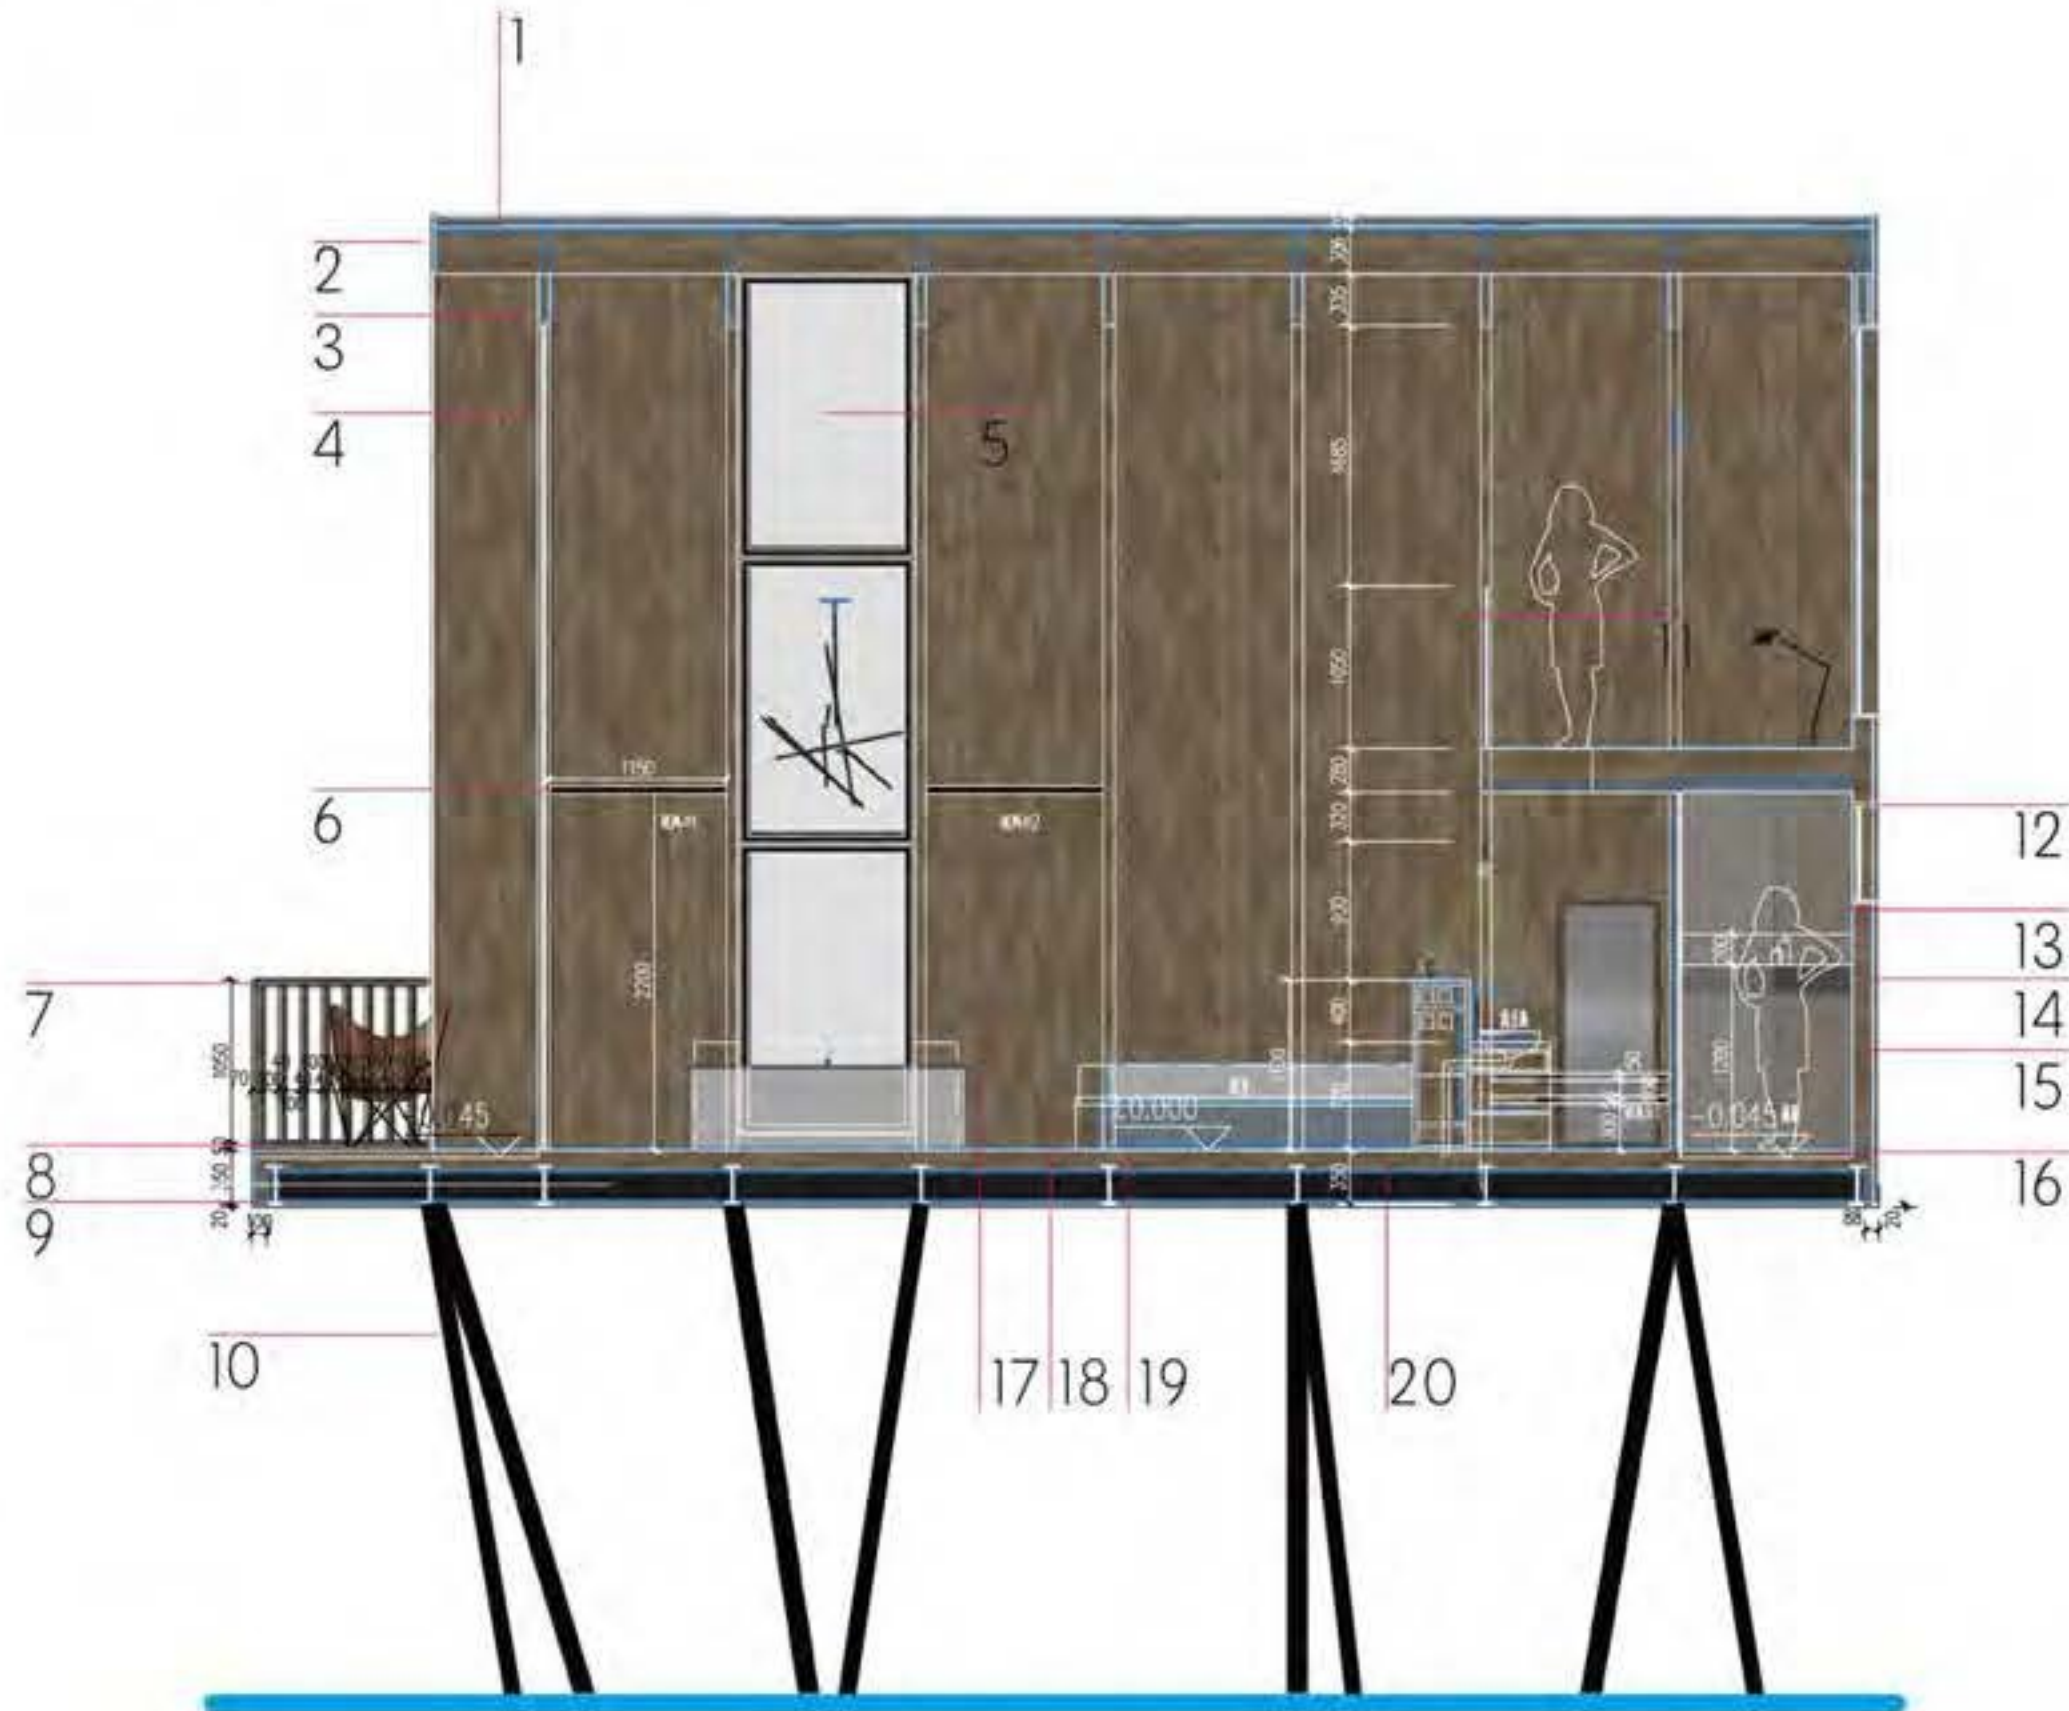

- 70m² area
- 6.5 meters high space
- 6.5 meters Glass wall
- Patent-child loft

trueeblue

GORUND FLOOR

LOFT

Material system

Material system

Return to nature,

get close to nature

House introduction

Optional

- | | |
|--------------------------|------------------------|
| 1 Steel truss roof | 11 Glass |
| 2 Steel sealing plate | 12 Insulation material |
| 3 Steel joist | 13 OSB board |
| 4 Aluminum alloy | 14 Waterproof |
| 5 Double insulated glass | 15 WPC |
| 6 Outlet | 16 Terrazzo |
| 7 Armrest | 17 WPC |
| 8 Preservative wood | 18 Floor |
| 9 I-beam | 19 WPC |
| 10 Steel pipe column | 20 Floor heating |