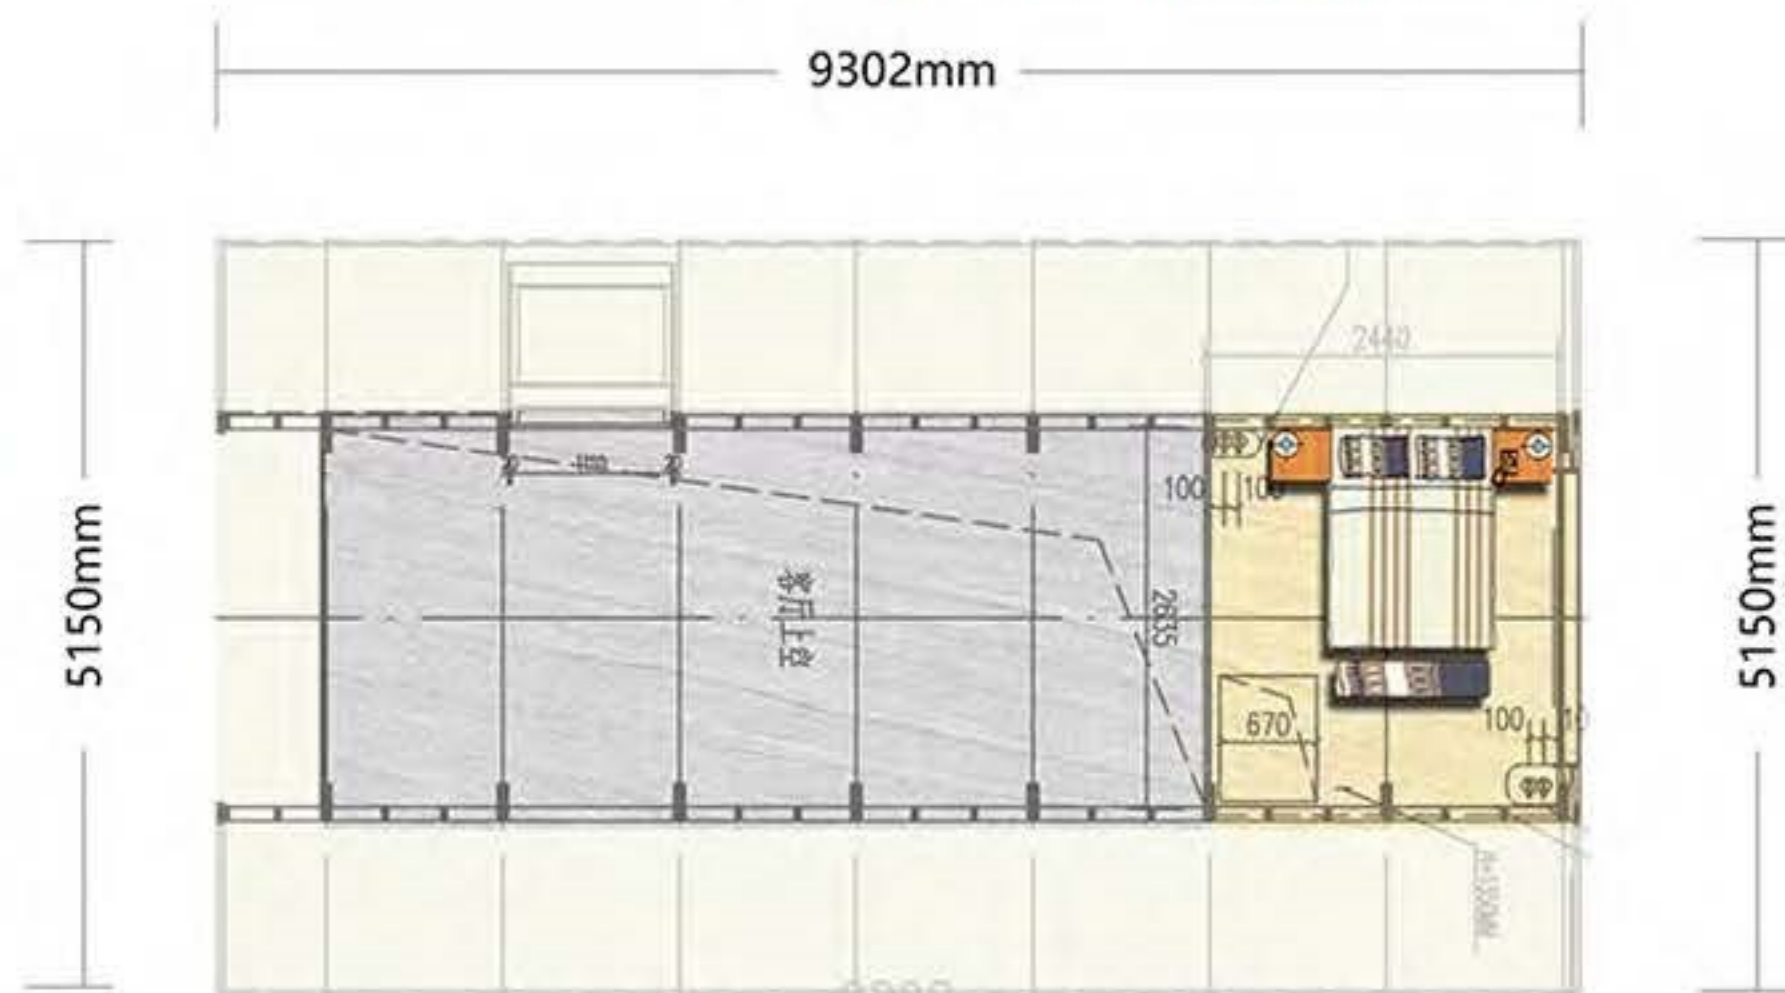

trueblue

A Frame House 2022

A Frame House

← 01-03 竹林
▲ 04-07 竹林
→ 08-13 竹林

A Frame House

trueblue

RETURN TO NATURE, GET CLOSE TO NATURE.

Product information

- 70m² area
- 6.5 meters high space
- 6.5 meters Glass wall
- Patent-child loft

trueeblue

GORUND FLOOR

LOFT

Material system

Material system

Return to nature,

get close to nature