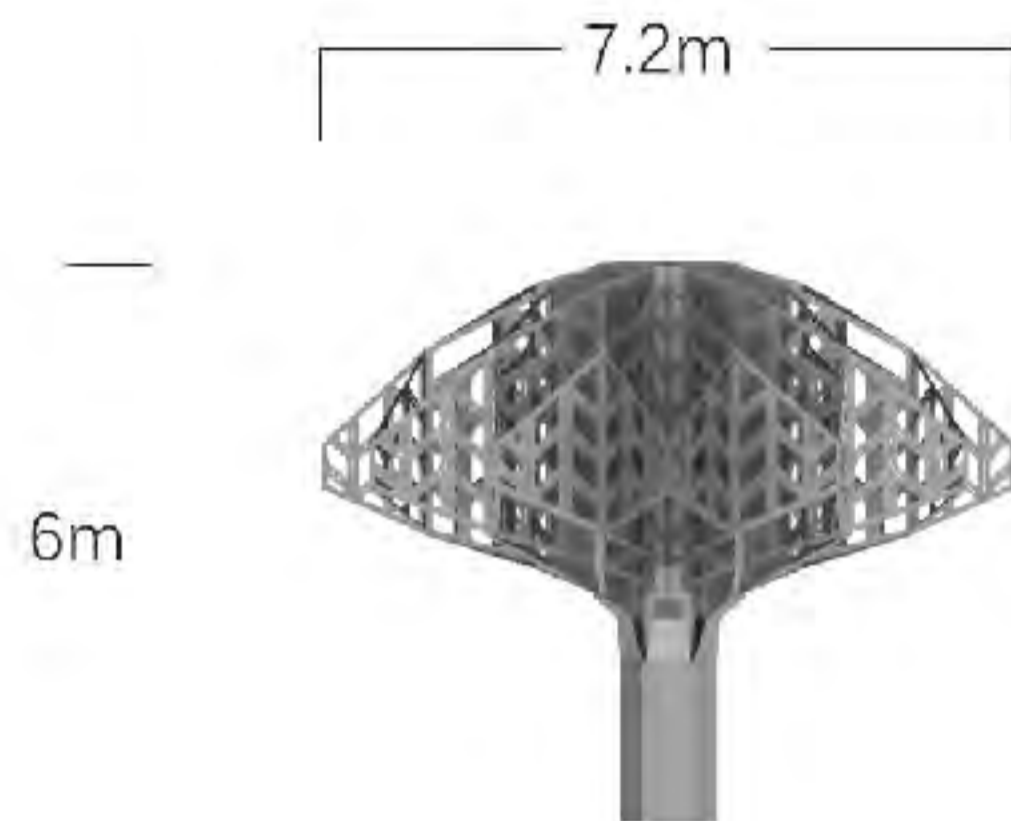

PRODUCT SERIES 1 - SIZE