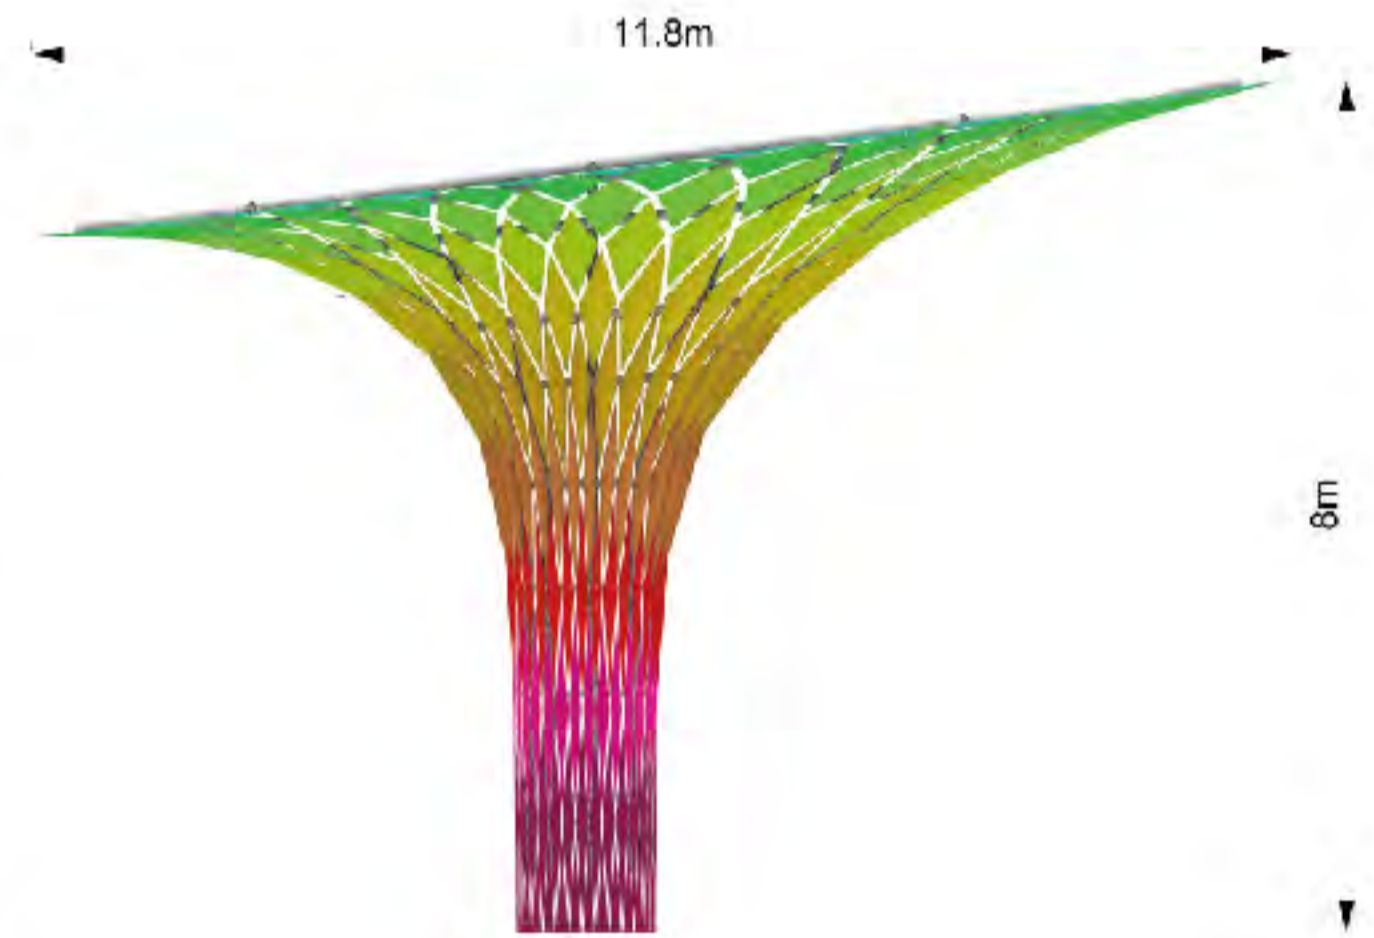

PRODUCT SIZE