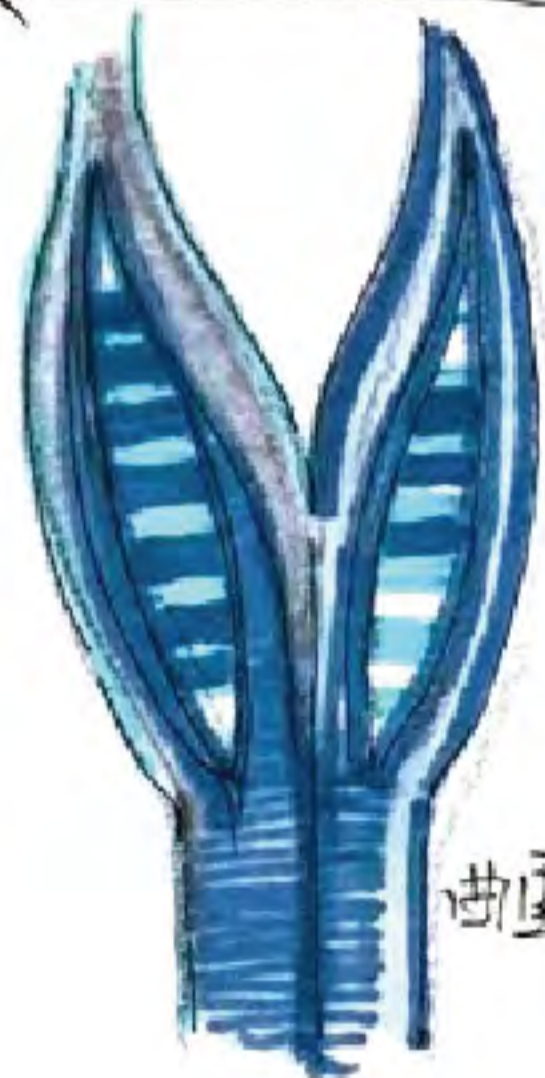

### Design concept

On the basis of establishing the overall growth of the tree, the three-dimensional geometric design language is refined, and the hollow shape of the leaves is used to increase the overall visual hierarchy, from the visual sense of the whole tree can be reflected in a minimalist, modern, detached from the discernment

### Design concept

The rhombus shape is used to weave the shape of the whole tree through the gradient size of the block, the whole tree is full of modern geometric aesthetics parametric design sense, from the roots to the crown, the rhombus grows slowly and regularly, implying that the nutrients of the earth give the tree room to grow strong

# MATERIAL

Stainless steel mirror polishing + corten steel

Stainless steel mirror polishing

**DESIGN STYLE  
VA003**

⑬ 树枝结构

LED 隐藏发光

曲线流动

# MATERIAL

Corten Steel

**DESIGN STYLE**  
**VA004**

① 镜面镶嵌 ←

② 逐渐颜色渐变

③ 镶嵌点骨架

骨架图