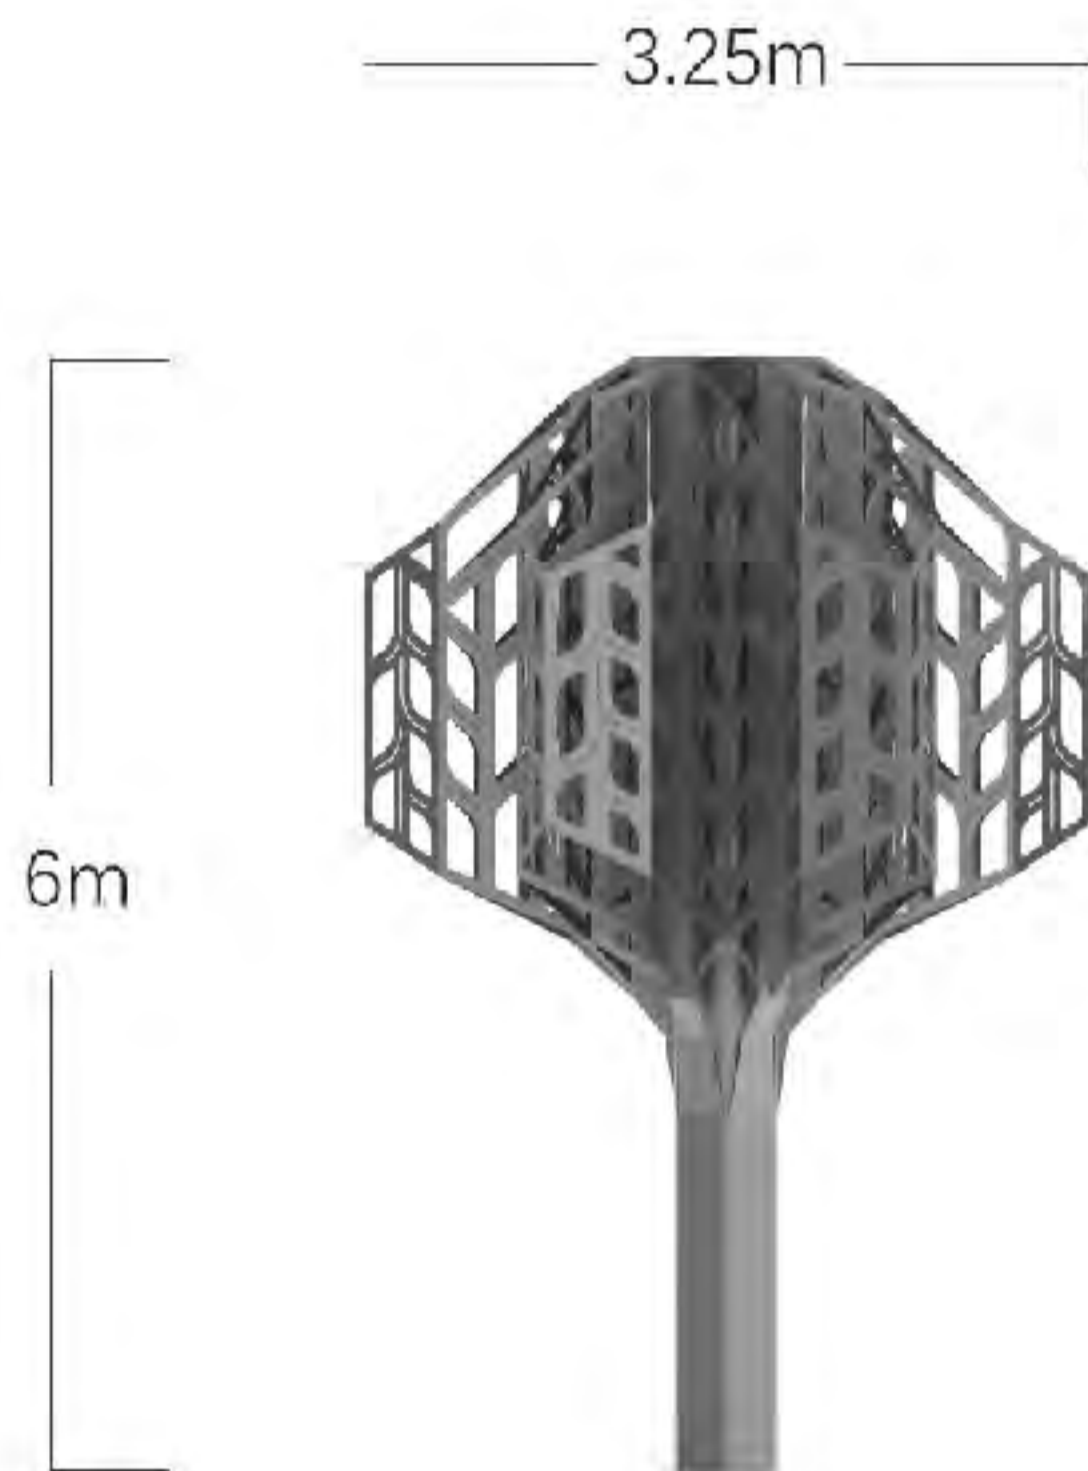

PRODUCT SERIES 2 - SIZE

2.6m

3.25m

3.9m

4.5m