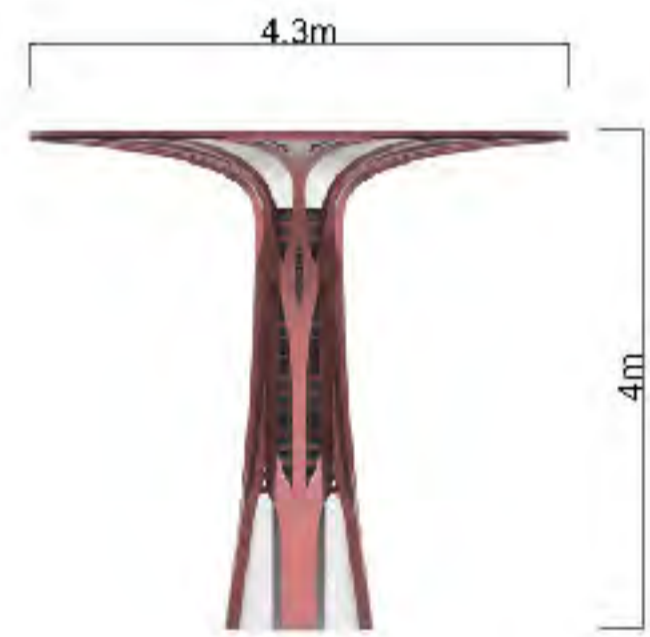

### Design concept

The rhombus shape is used to weave the shape of the whole tree through the gradient size of the block, the whole tree is full of modern geometric aesthetics parametric design sense, from the roots to the crown, the rhombus grows slowly and regularly, implying that the nutrients of the earth give the tree room to grow strong

# MATERIAL

Stainless steel mirror polishing + corten steel

Stainless steel mirror polishing

**DESIGN STYLE  
VA003**

⑬ 树枝结构

LED 隐藏发光

曲线流动

# PRODUCT SIZE