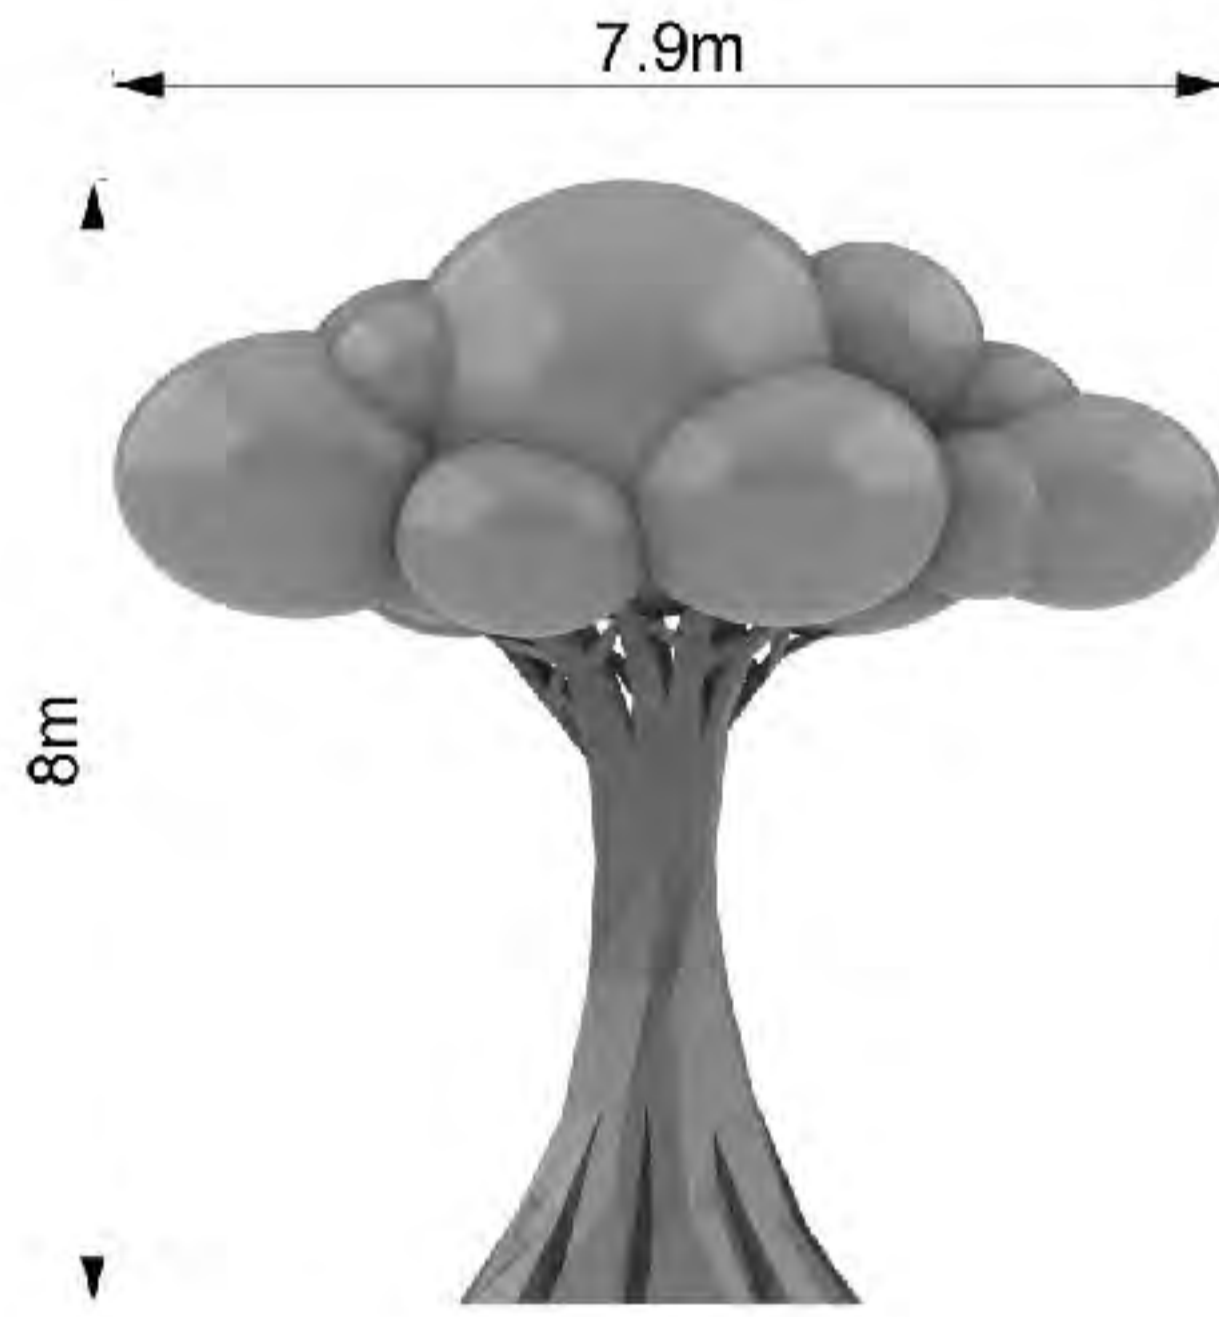

### Design concept

The rhombus shape is used to weave the shape of the whole tree through the gradient size of the block, the whole tree is full of modern geometric aesthetics parametric design sense, from the roots to the crown, the rhombus grows slowly and regularly, implying that the nutrients of the earth give the tree room to grow strong

# PRODUCT SERIES 2 - SIZE

2.6m

3.25m

3.9m

4.5m

# PRODUCT SIZE