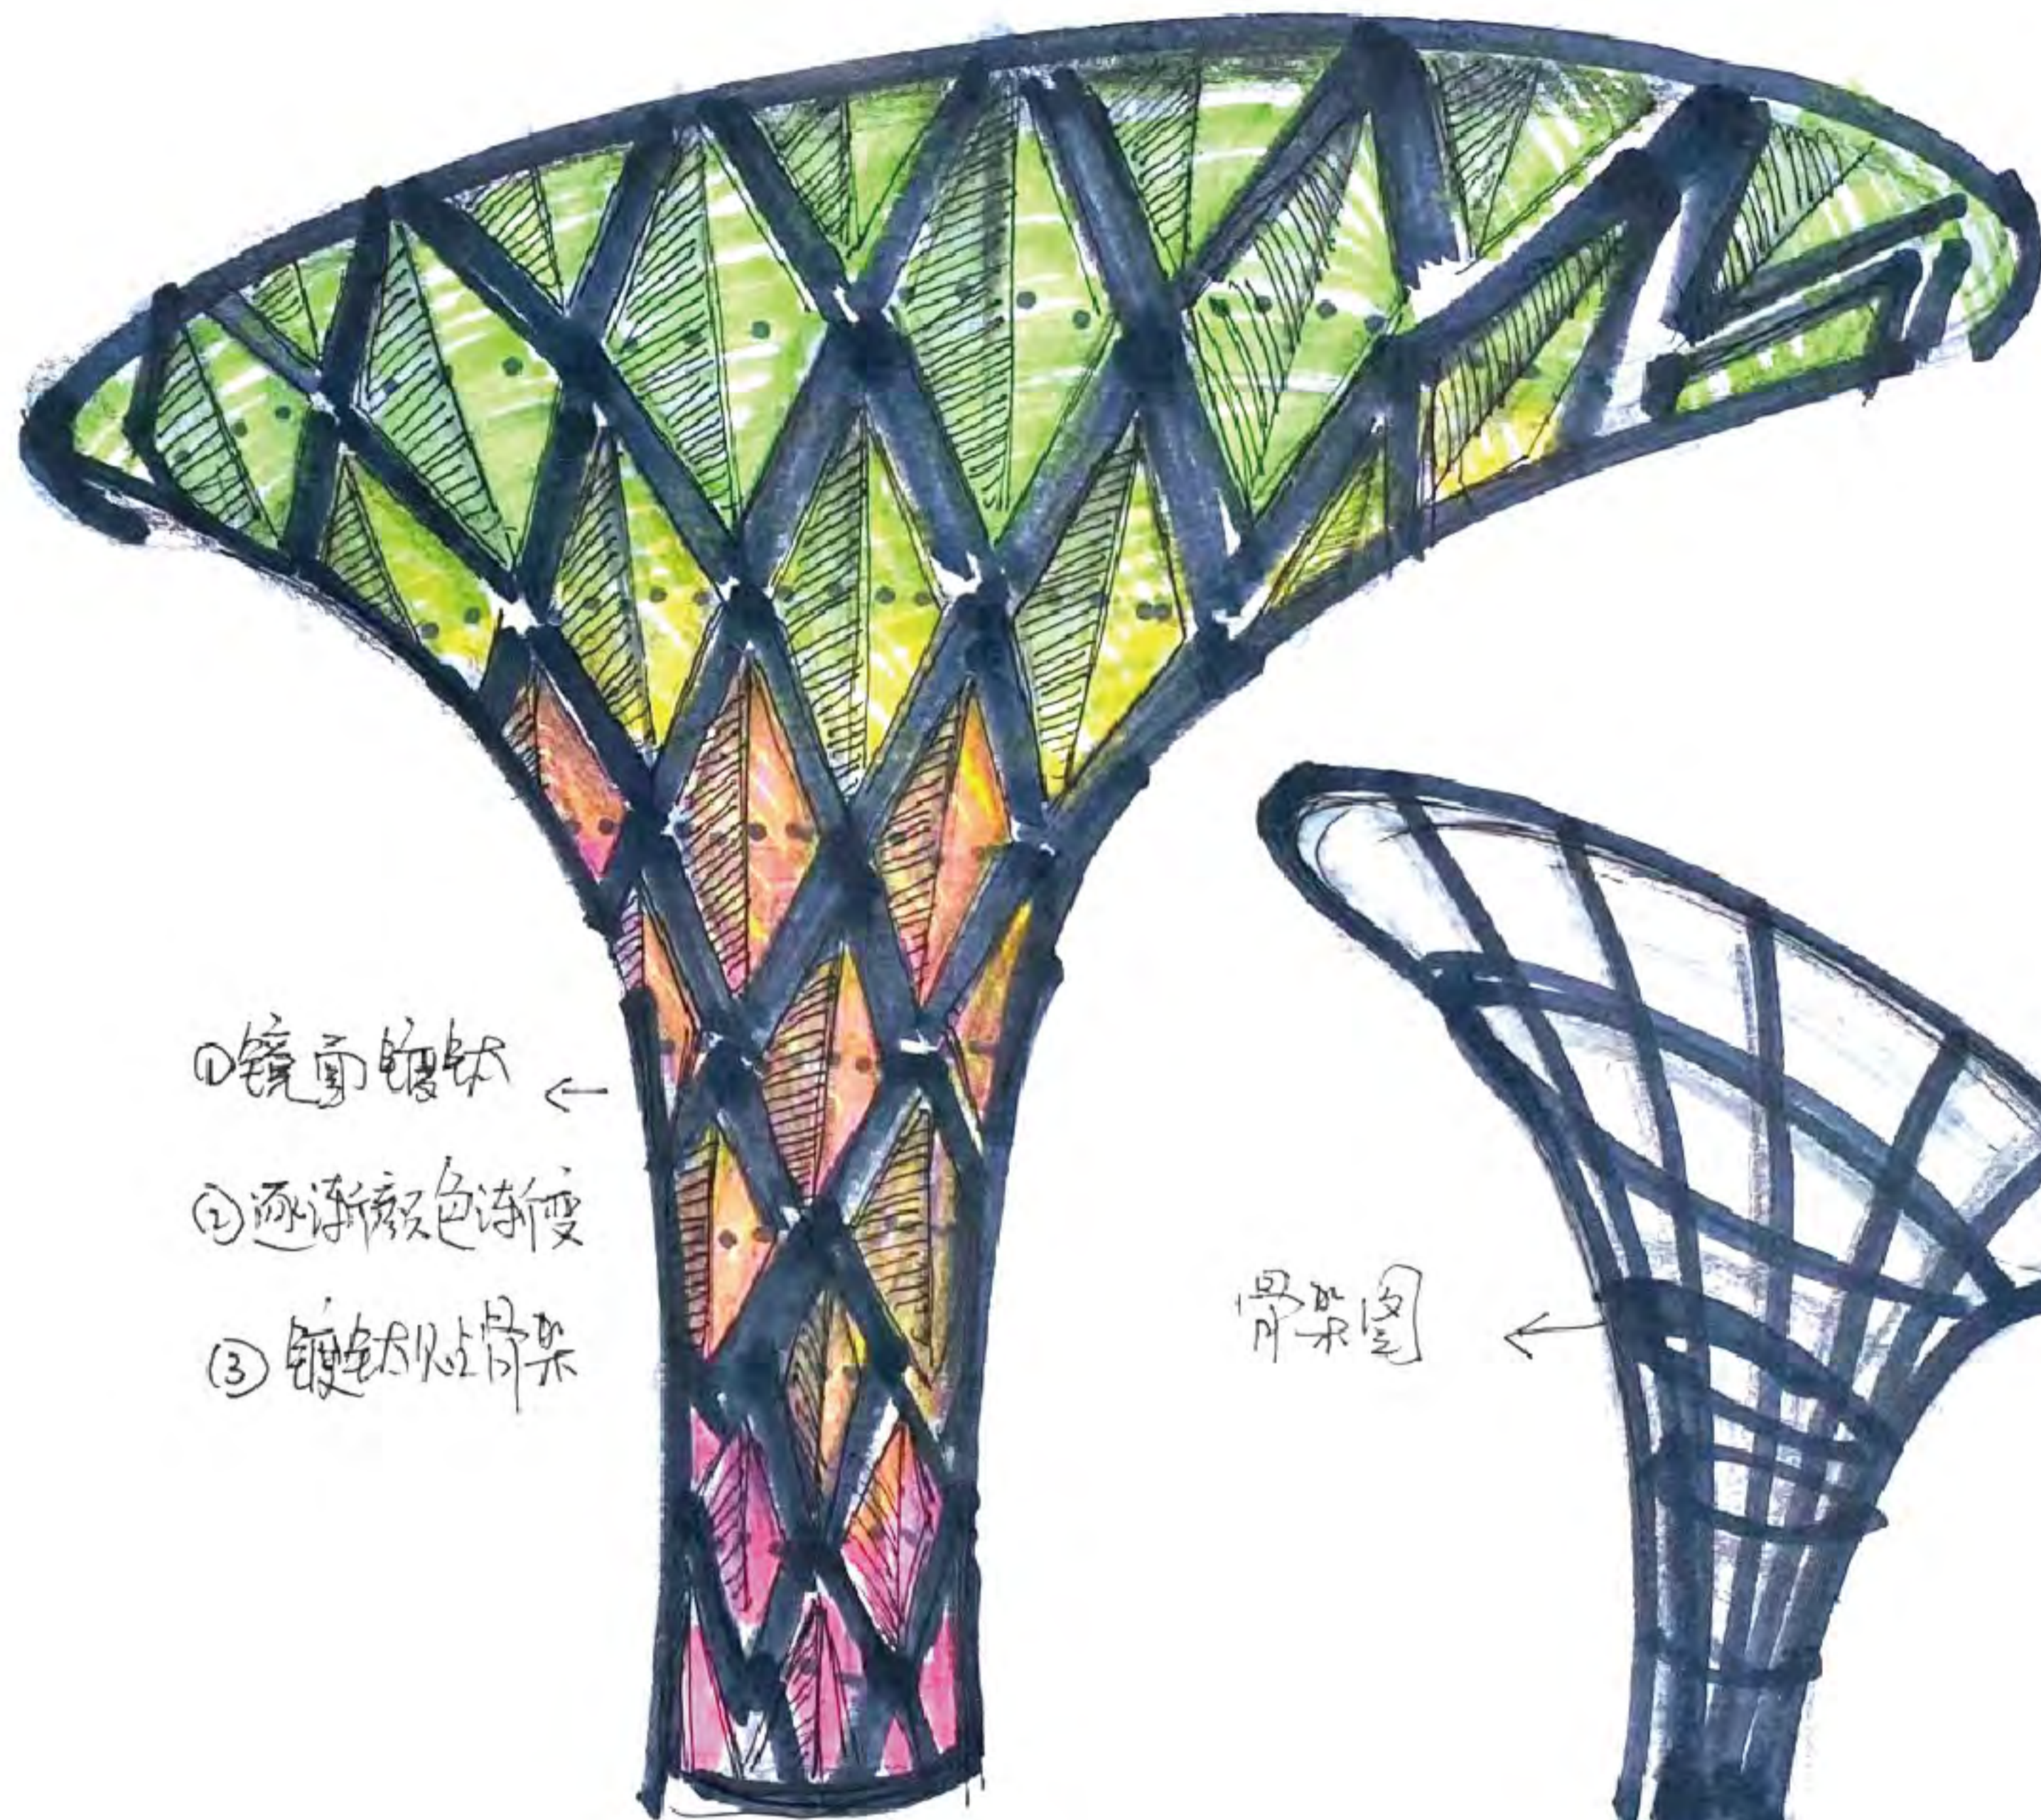

### Design concept

On the basis of establishing the overall growth of the tree, the three-dimensional geometric design language is refined, and the hollow shape of the leaves is used to increase the overall visual hierarchy, from the visual sense of the whole tree can be reflected in a minimalist, modern, detached from the discernment

### Design concept

based on the shape of the tree, the application of curved lines to reflect the structure of the tree's growth pattern, thus to show the tree's tenacity, through the surface treatment of Corten steel, reflecting the spirit of standing tall and tough in the years

### Design concept

The rhombus shape is used to weave the shape of the whole tree through the gradient size of the block, the whole tree is full of modern geometric aesthetics parametric design sense, from the roots to the crown, the rhombus grows slowly and regularly, implying that the nutrients of the earth give the tree room to grow strong

# MATERIAL

Corten Steel

**DESIGN STYLE**  
**VA004**

① 镜面镶嵌 ←

② 逐渐颜色渐变

③ 镶嵌点骨架

骨架图