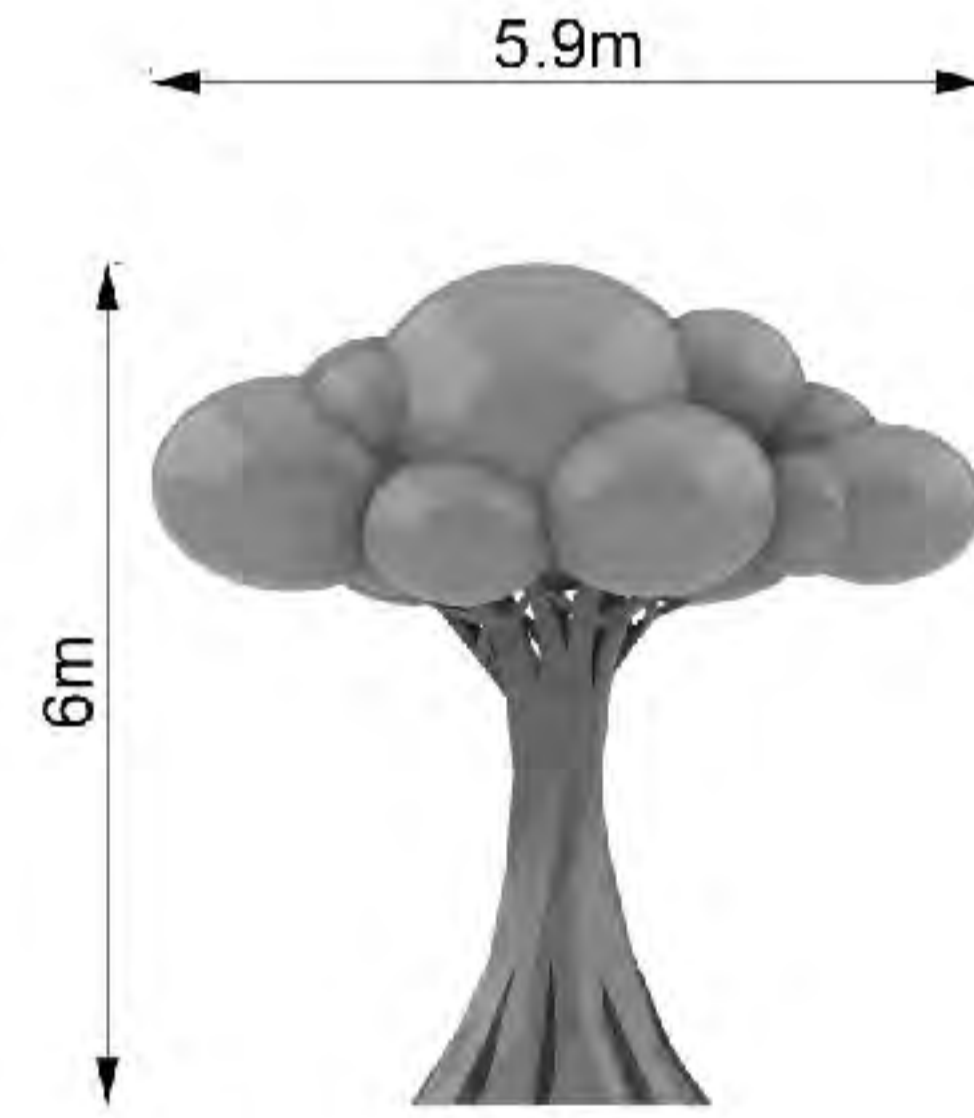

### Design concept

The rhombus shape is used to weave the shape of the whole tree through the gradient size of the block, the whole tree is full of modern geometric aesthetics parametric design sense, from the roots to the crown, the rhombus grows slowly and regularly, implying that the nutrients of the earth give the tree room to grow strong

# PRODUCT SERIES 2 - SIZE

2.6m

3.25m

3.9m

4.5m

# PRODUCT SIZE