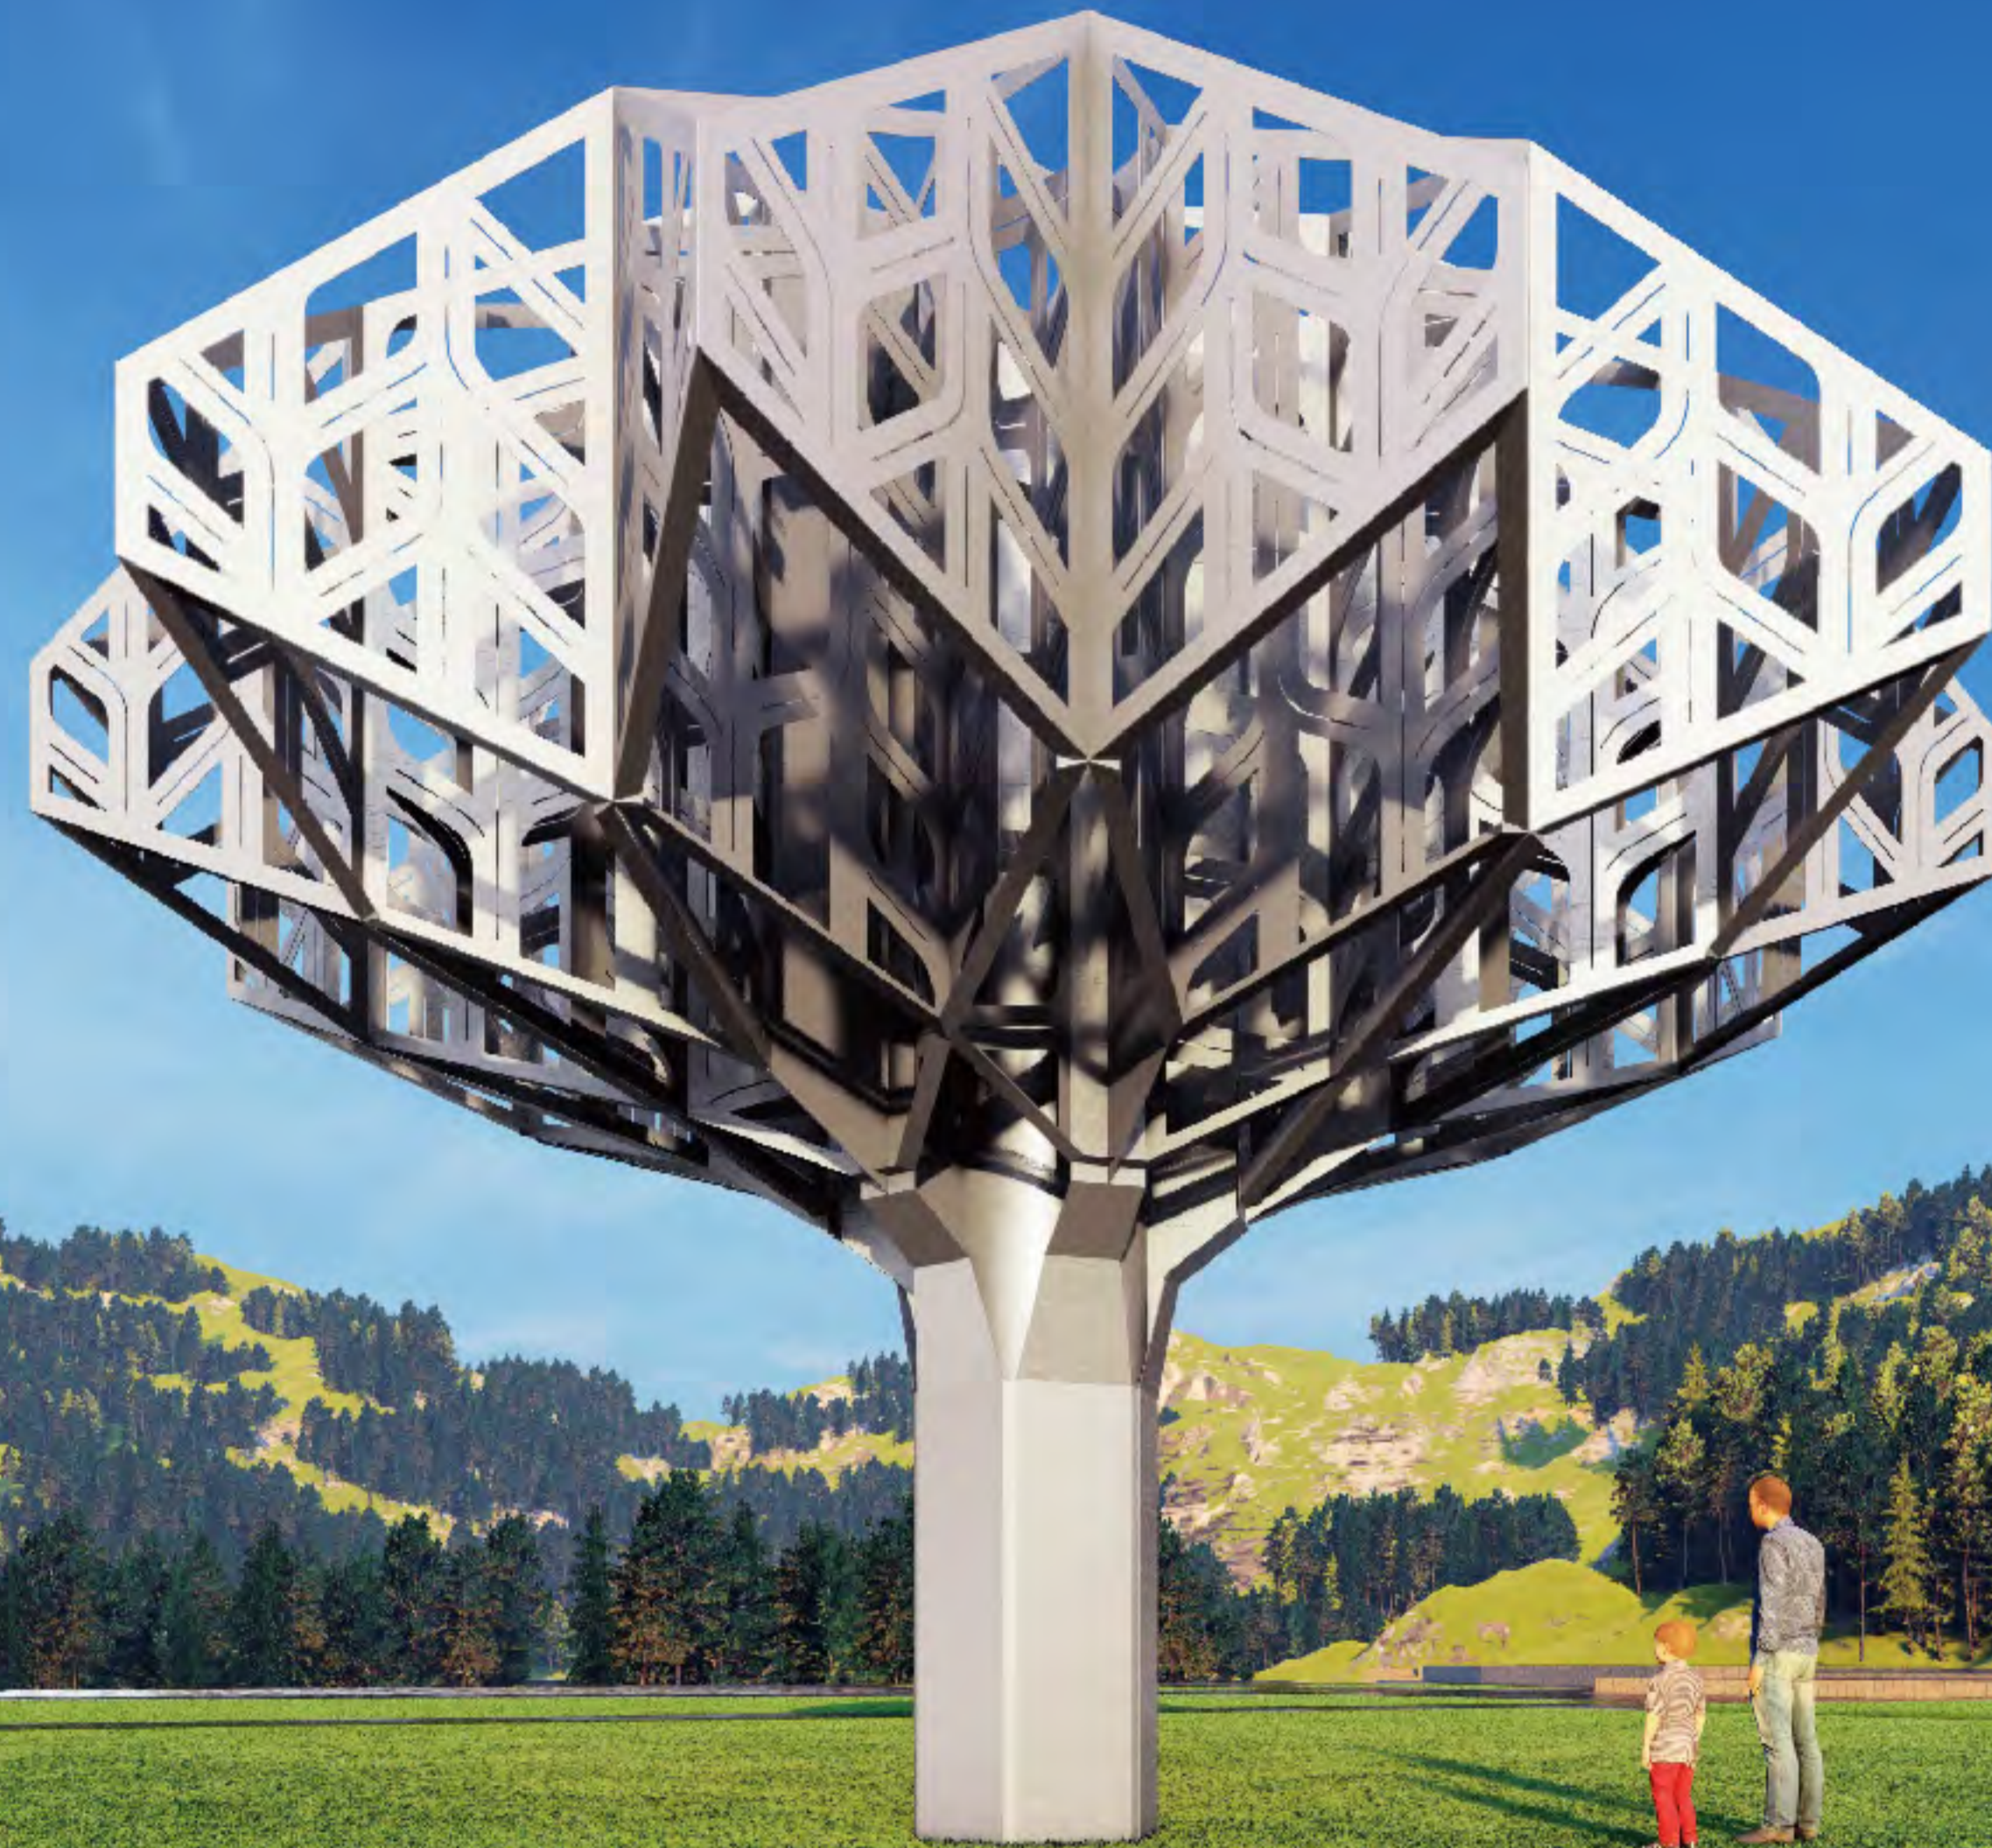

PRODUCT SERIES 1