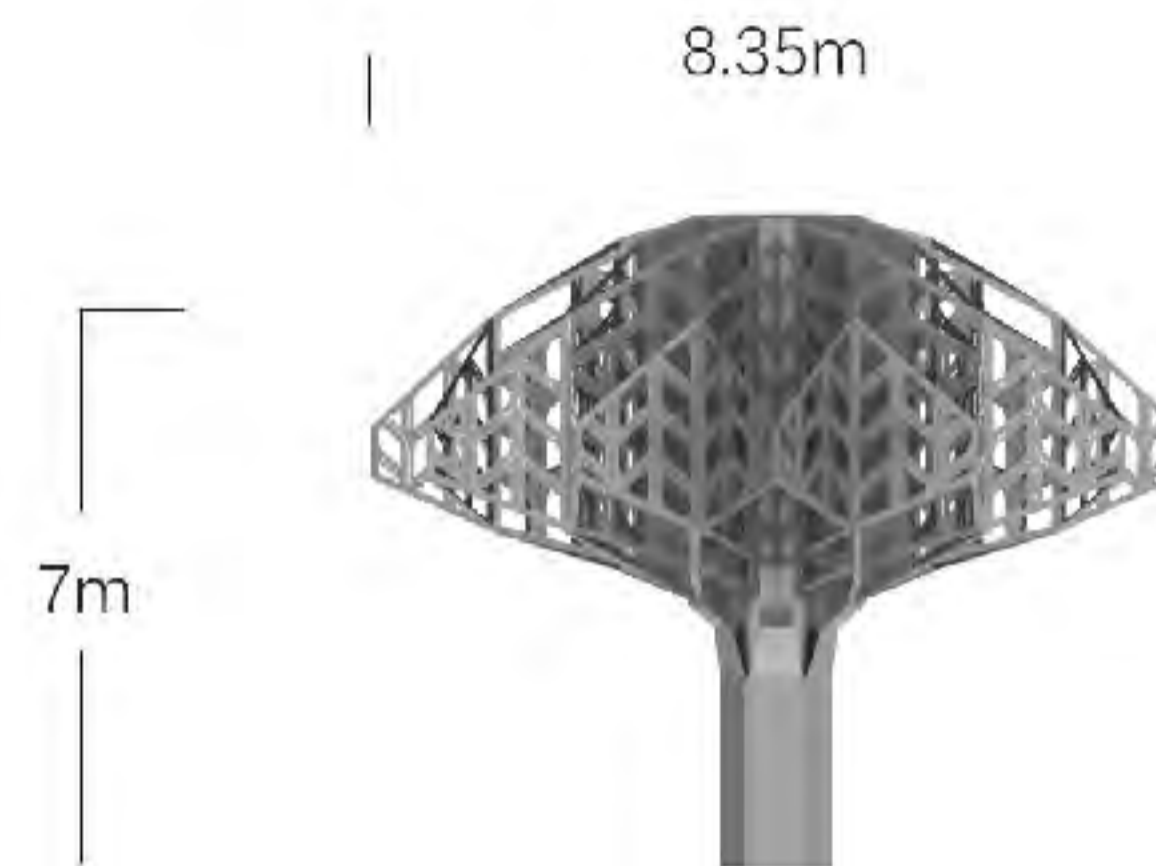

PRODUCT SERIES 1 - SIZE