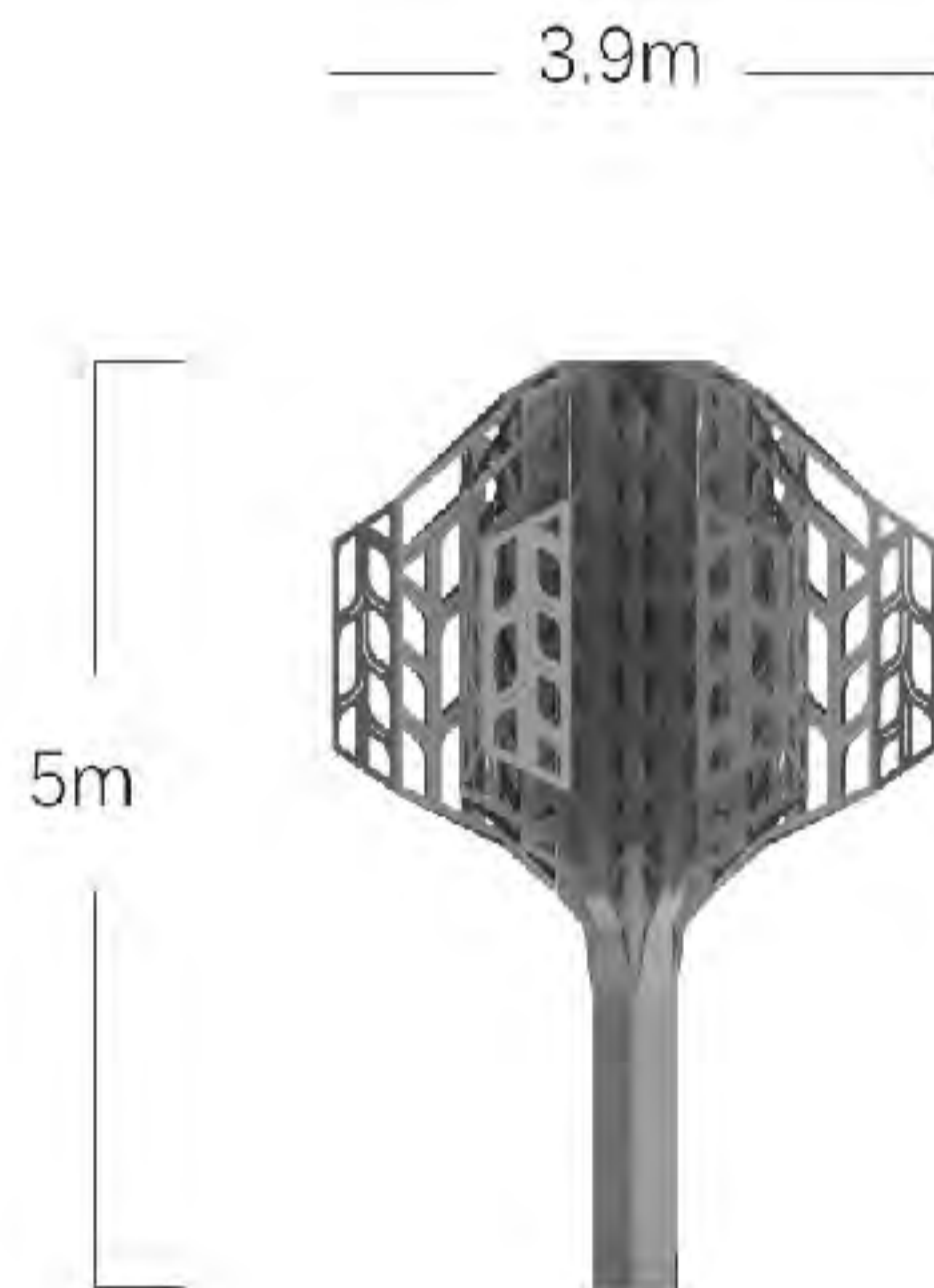

### Design concept

The rhombus shape is used to weave the shape of the whole tree through the gradient size of the block, the whole tree is full of modern geometric aesthetics parametric design sense, from the roots to the crown, the rhombus grows slowly and regularly, implying that the nutrients of the earth give the tree room to grow strong

# PRODUCT SERIES 2 - SIZE

2.6m

3.25m

3.9m

4.5m