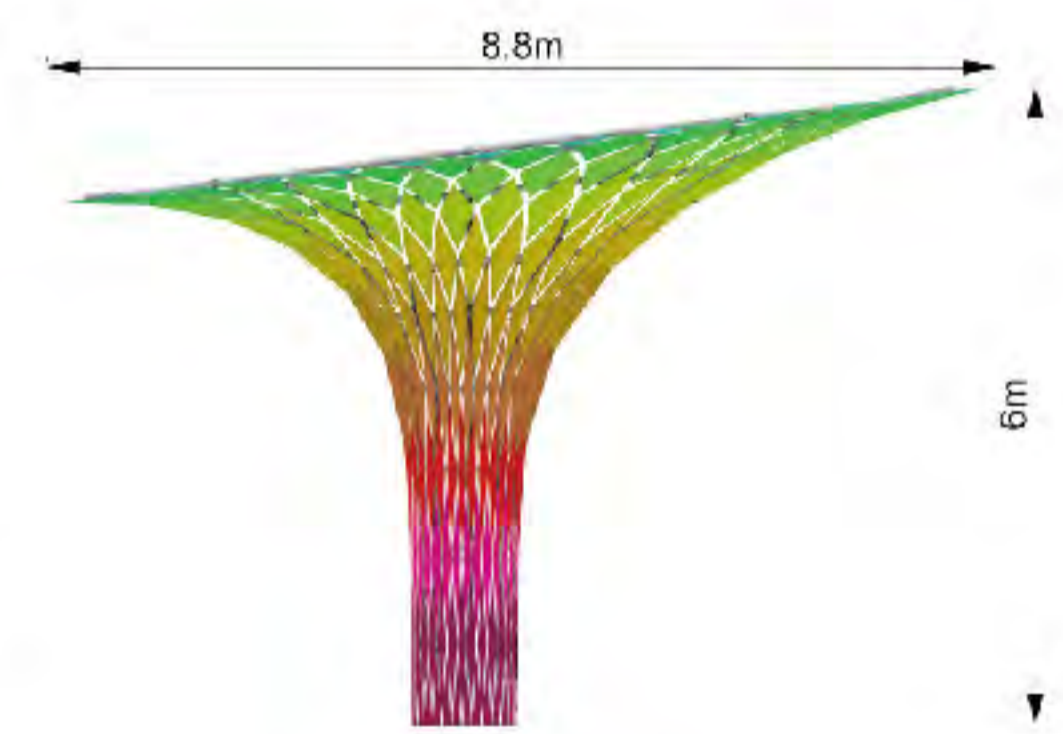

PRODUCT SIZE