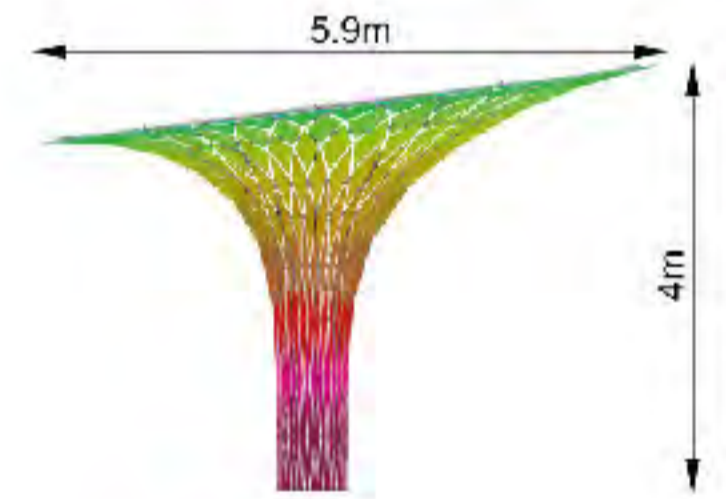

PRODUCT SIZE