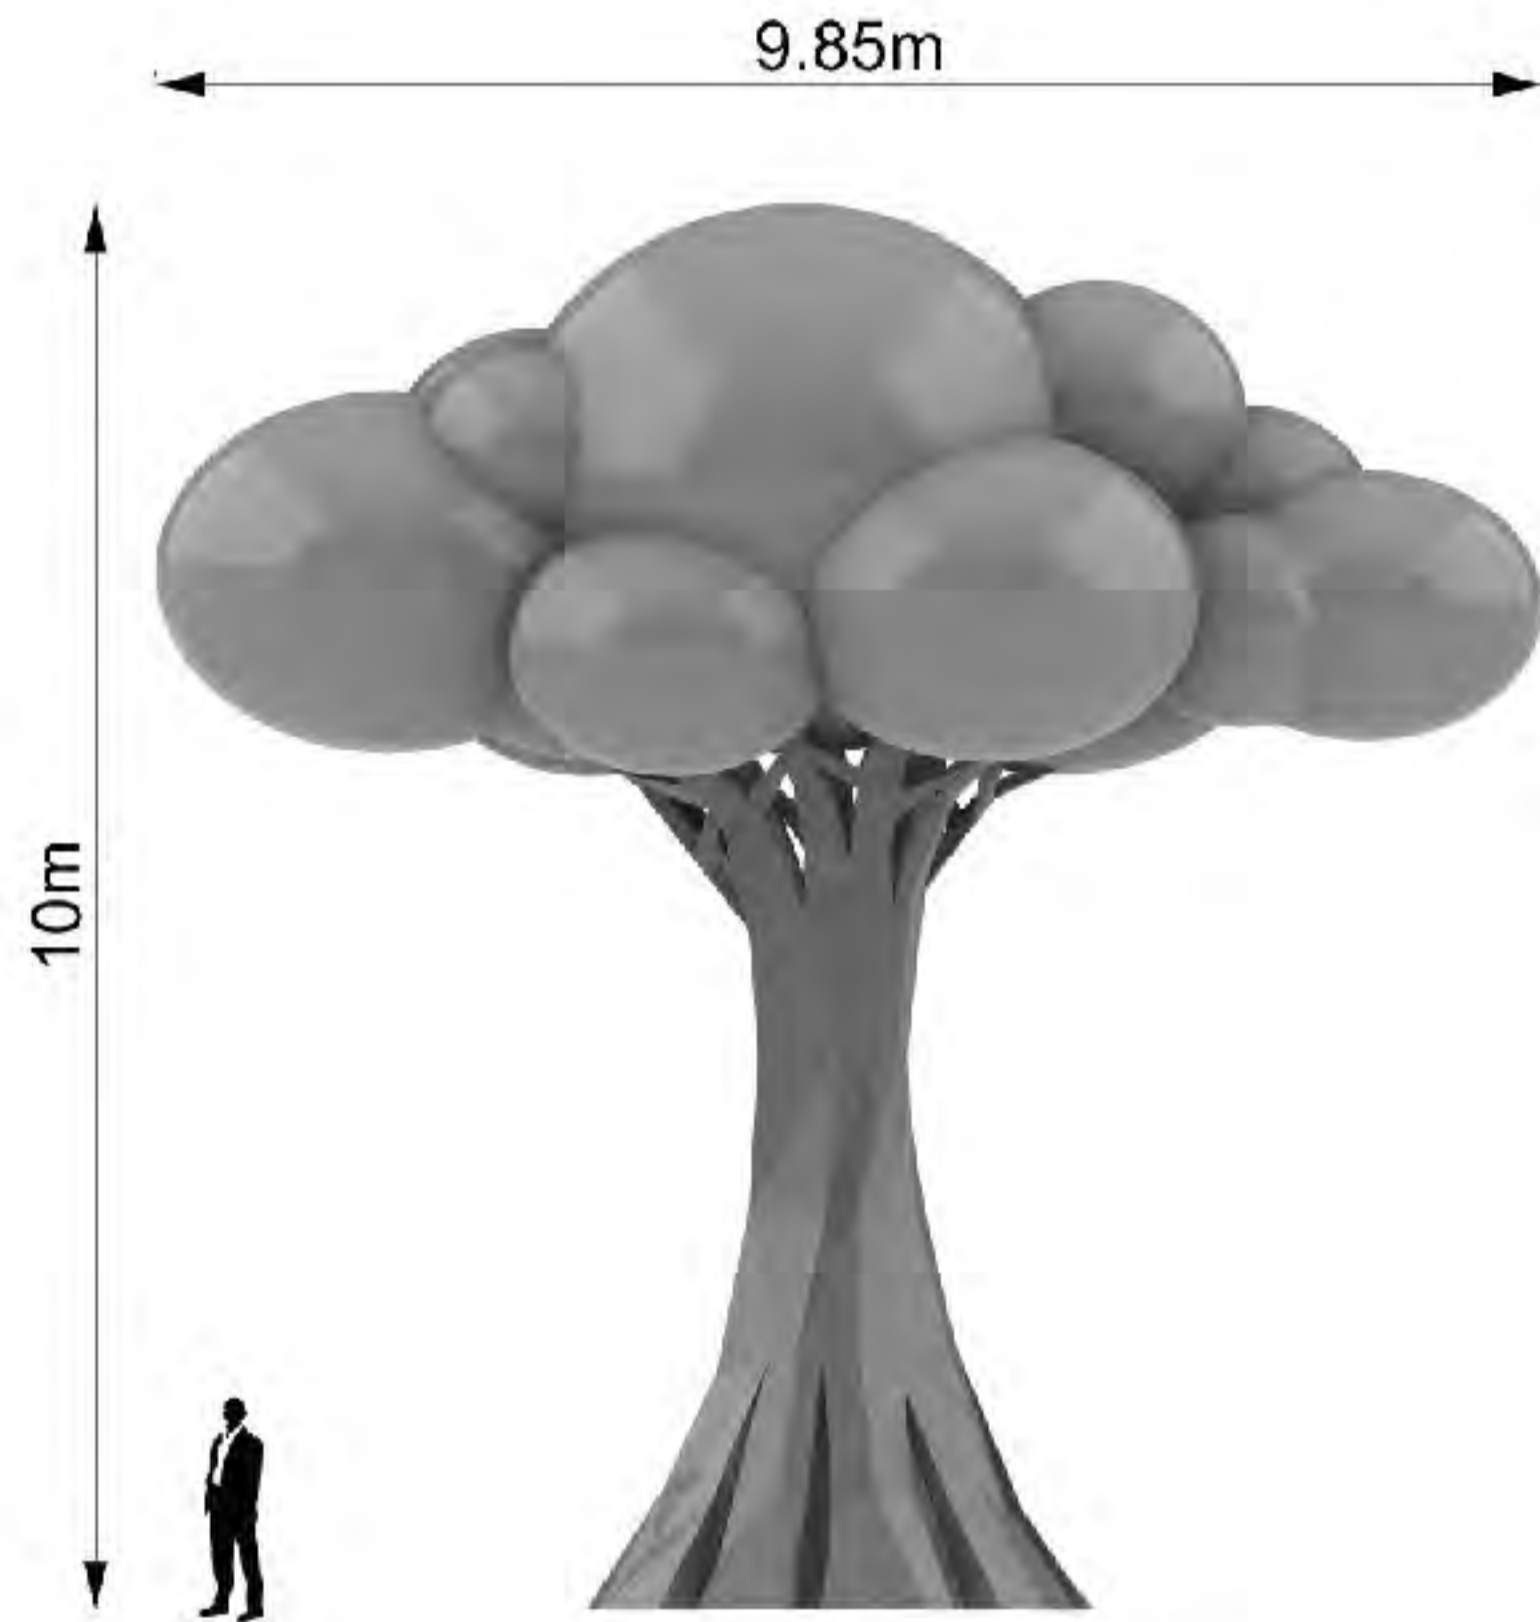

### Design concept

The rhombus shape is used to weave the shape of the whole tree through the gradient size of the block, the whole tree is full of modern geometric aesthetics parametric design sense, from the roots to the crown, the rhombus grows slowly and regularly, implying that the nutrients of the earth give the tree room to grow strong

# PRODUCT SERIES 2 - SIZE

2.6m

3.25m

3.9m

4.5m

# PRODUCT SIZE