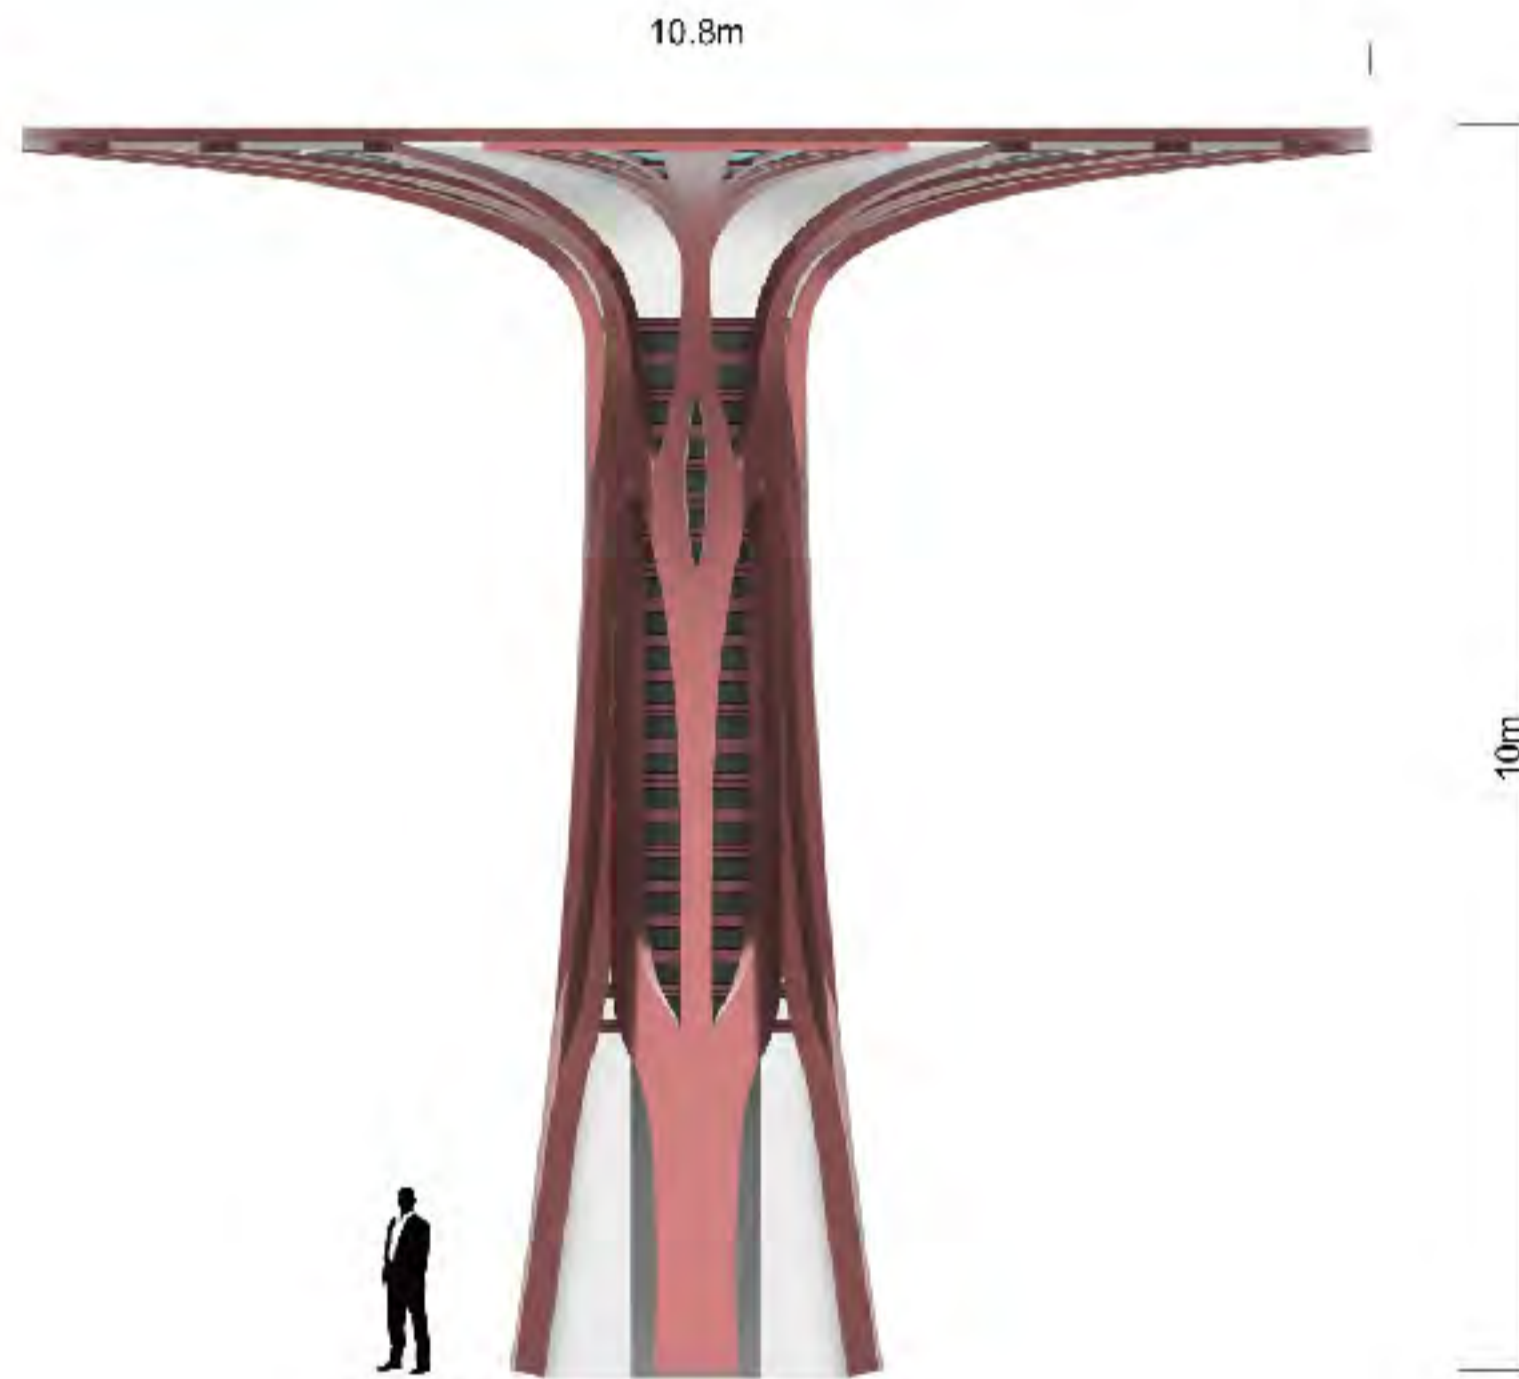

PRODUCT SIZE