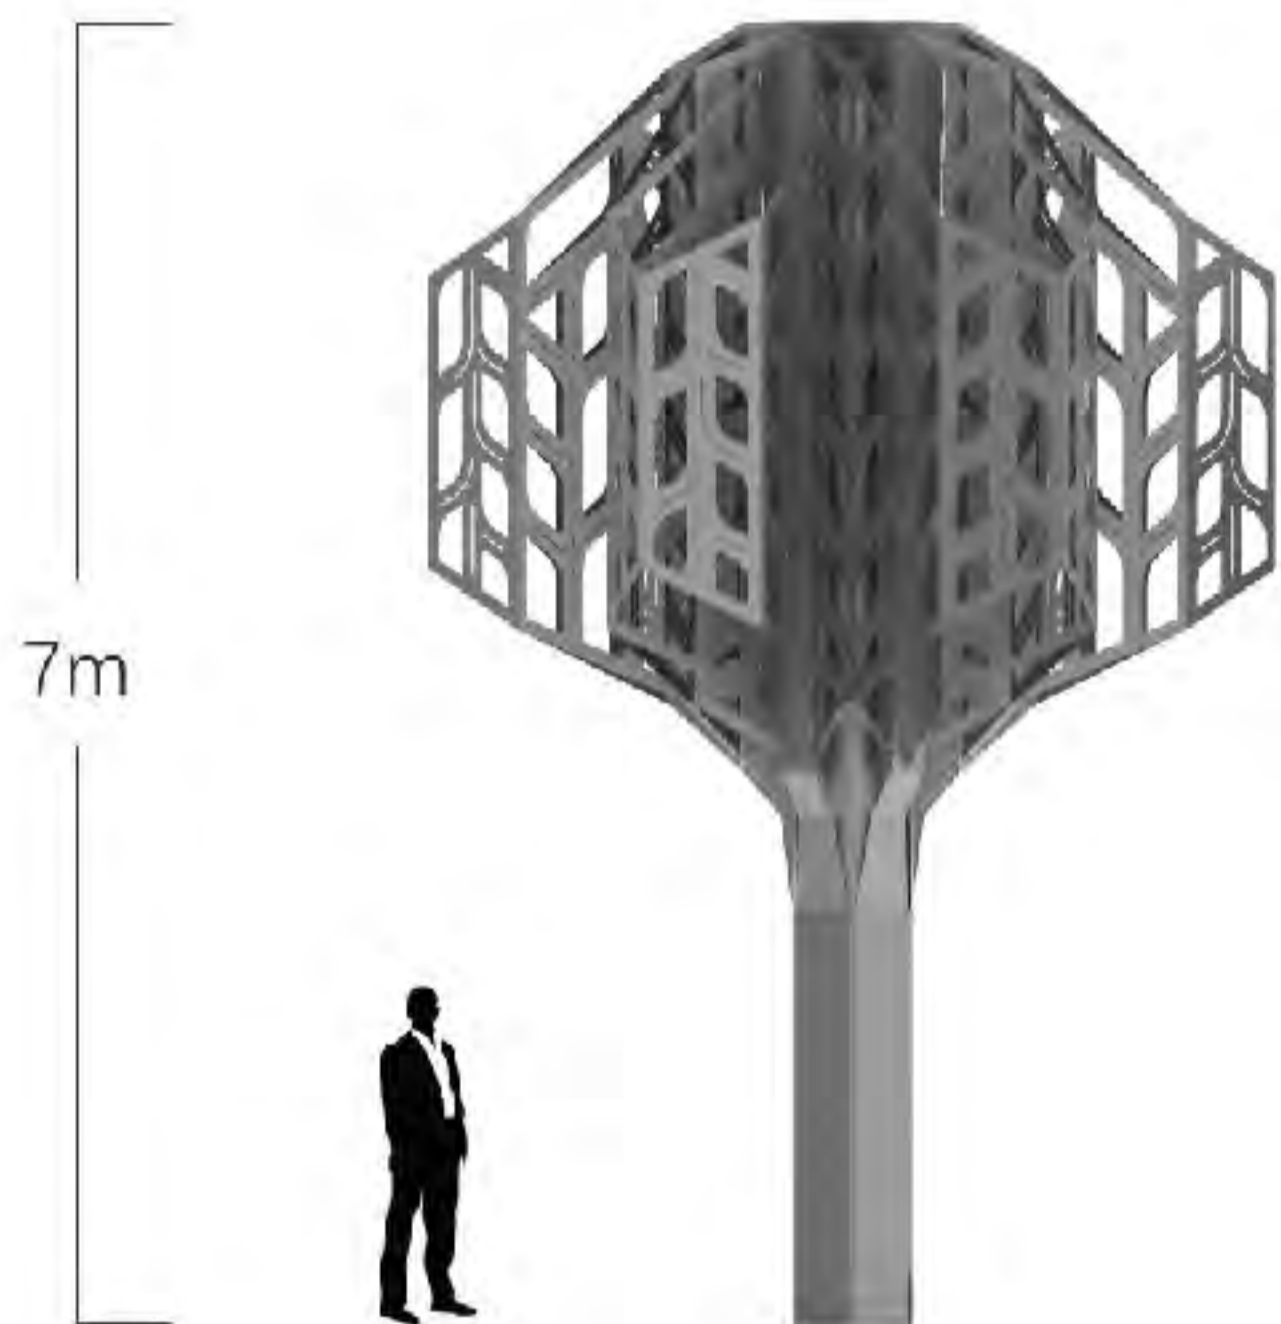

PRODUCT SERIES 2 - SIZE

2.6m