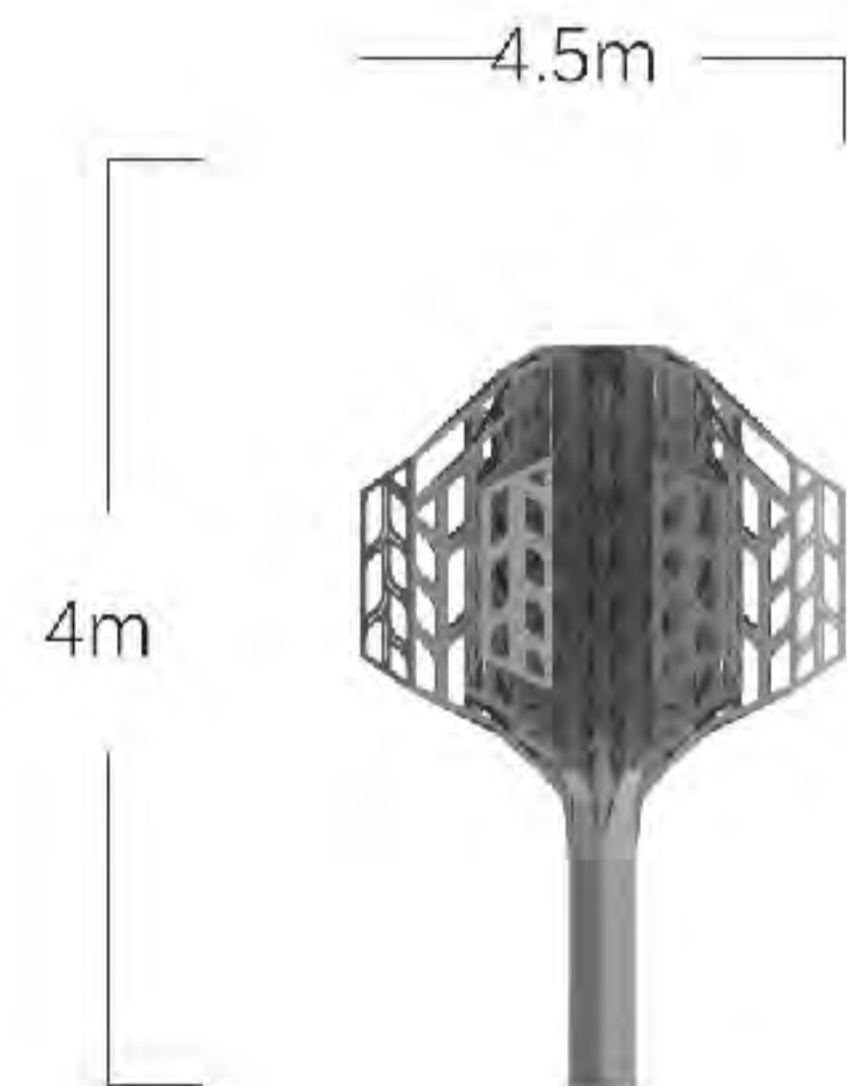

### Design concept

The rhombus shape is used to weave the shape of the whole tree through the gradient size of the block, the whole tree is full of modern geometric aesthetics parametric design sense, from the roots to the crown, the rhombus grows slowly and regularly, implying that the nutrients of the earth give the tree room to grow strong

# PRODUCT SERIES 2 - SIZE

2.6m

3.25m

3.9m

4.5m