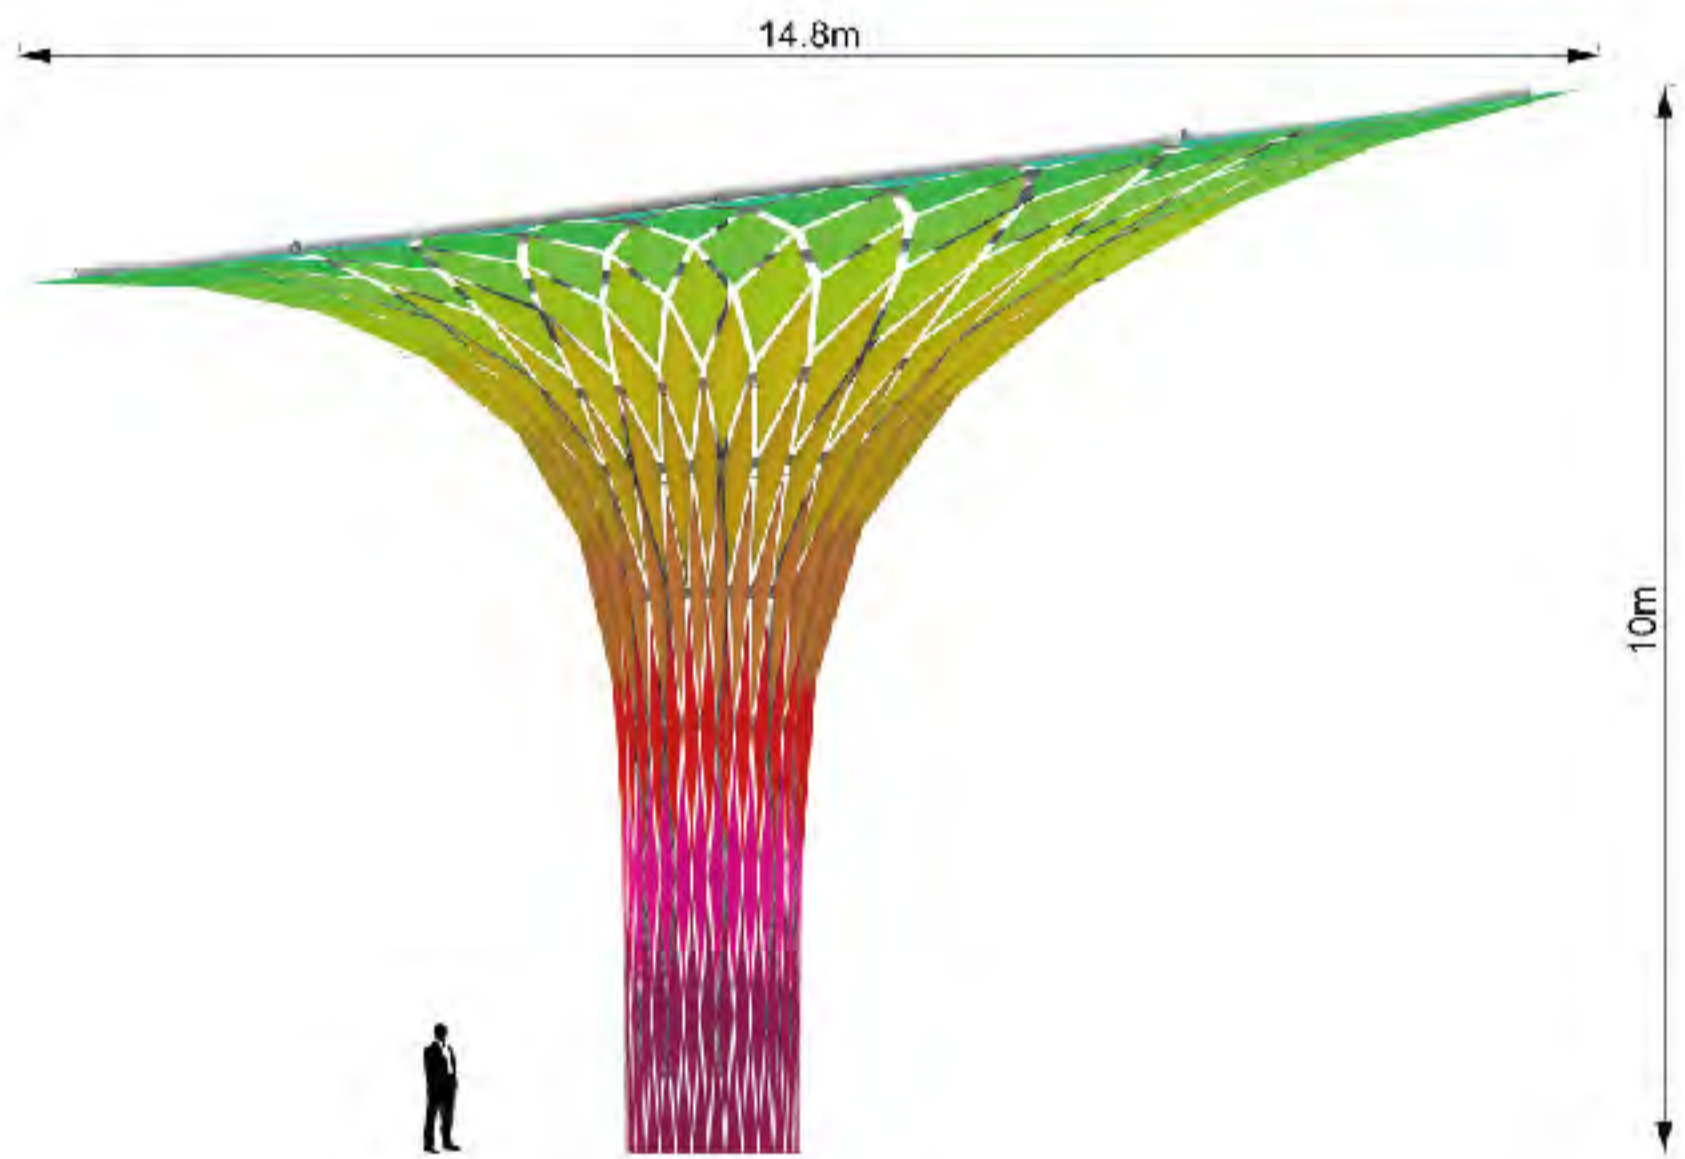

PRODUCT SIZE