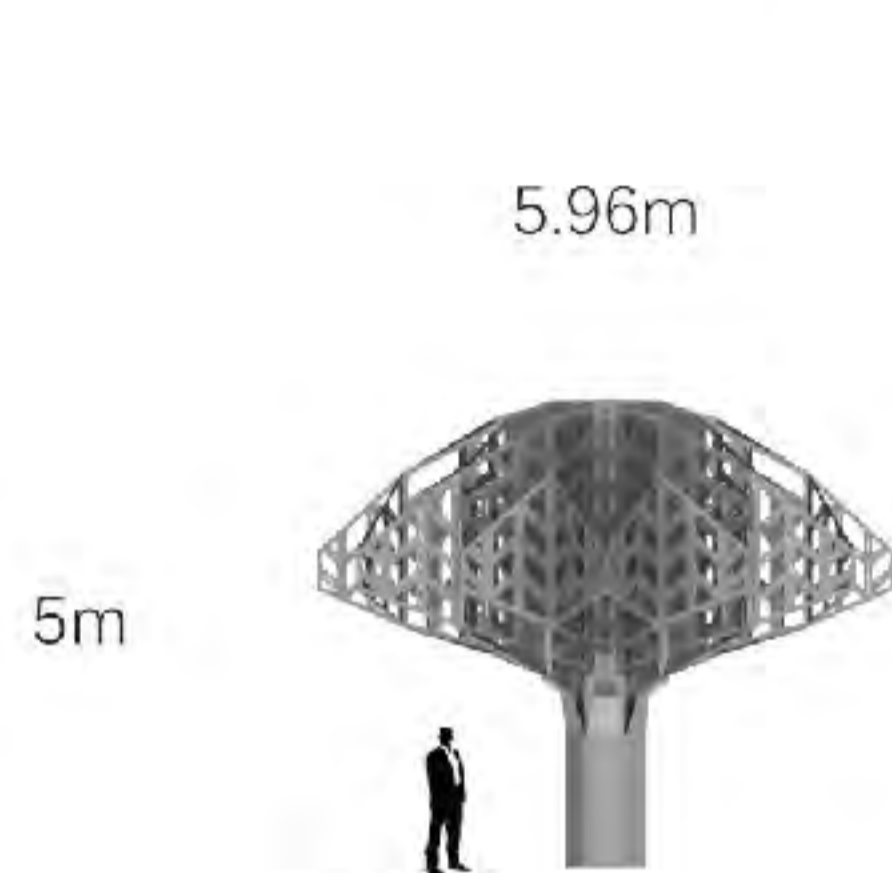

### Design concept

The rhombus shape is used to weave the shape of the whole tree through the gradient size of the block, the whole tree is full of modern geometric aesthetics parametric design sense, from the roots to the crown, the rhombus grows slowly and regularly, implying that the nutrients of the earth give the tree room to grow strong

**DESIGN STYLE  
VA001**

细节展示  
←

正  
负

人物比例

# PRODUCT SERIES 2 - SIZE

2.6m

3.25m

3.9m

4.5m