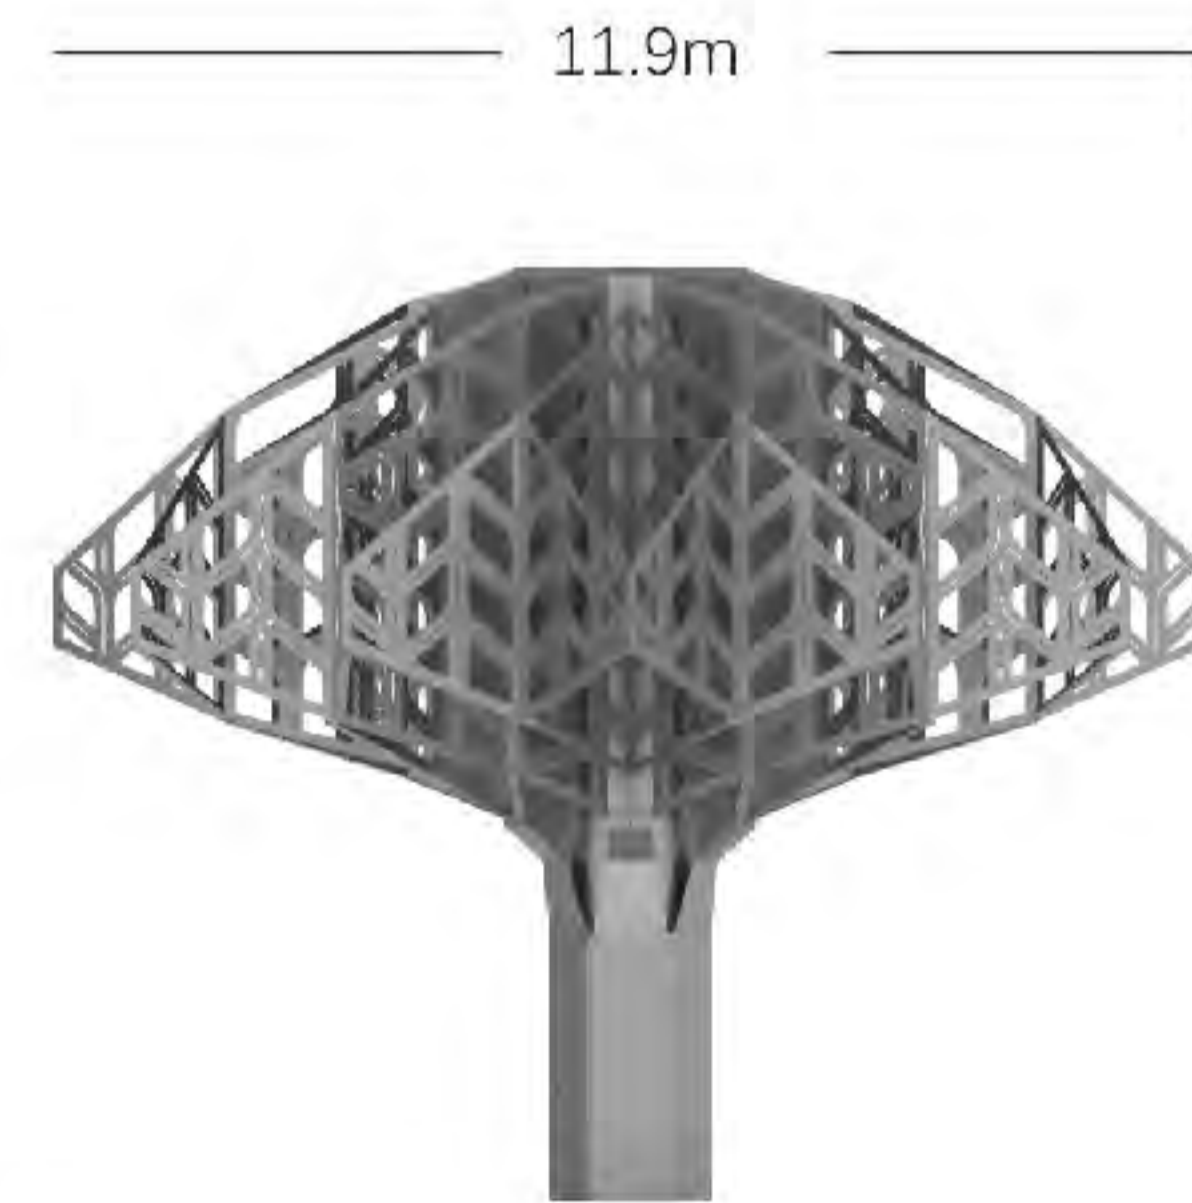

PRODUCT SERIES 1 - SIZE