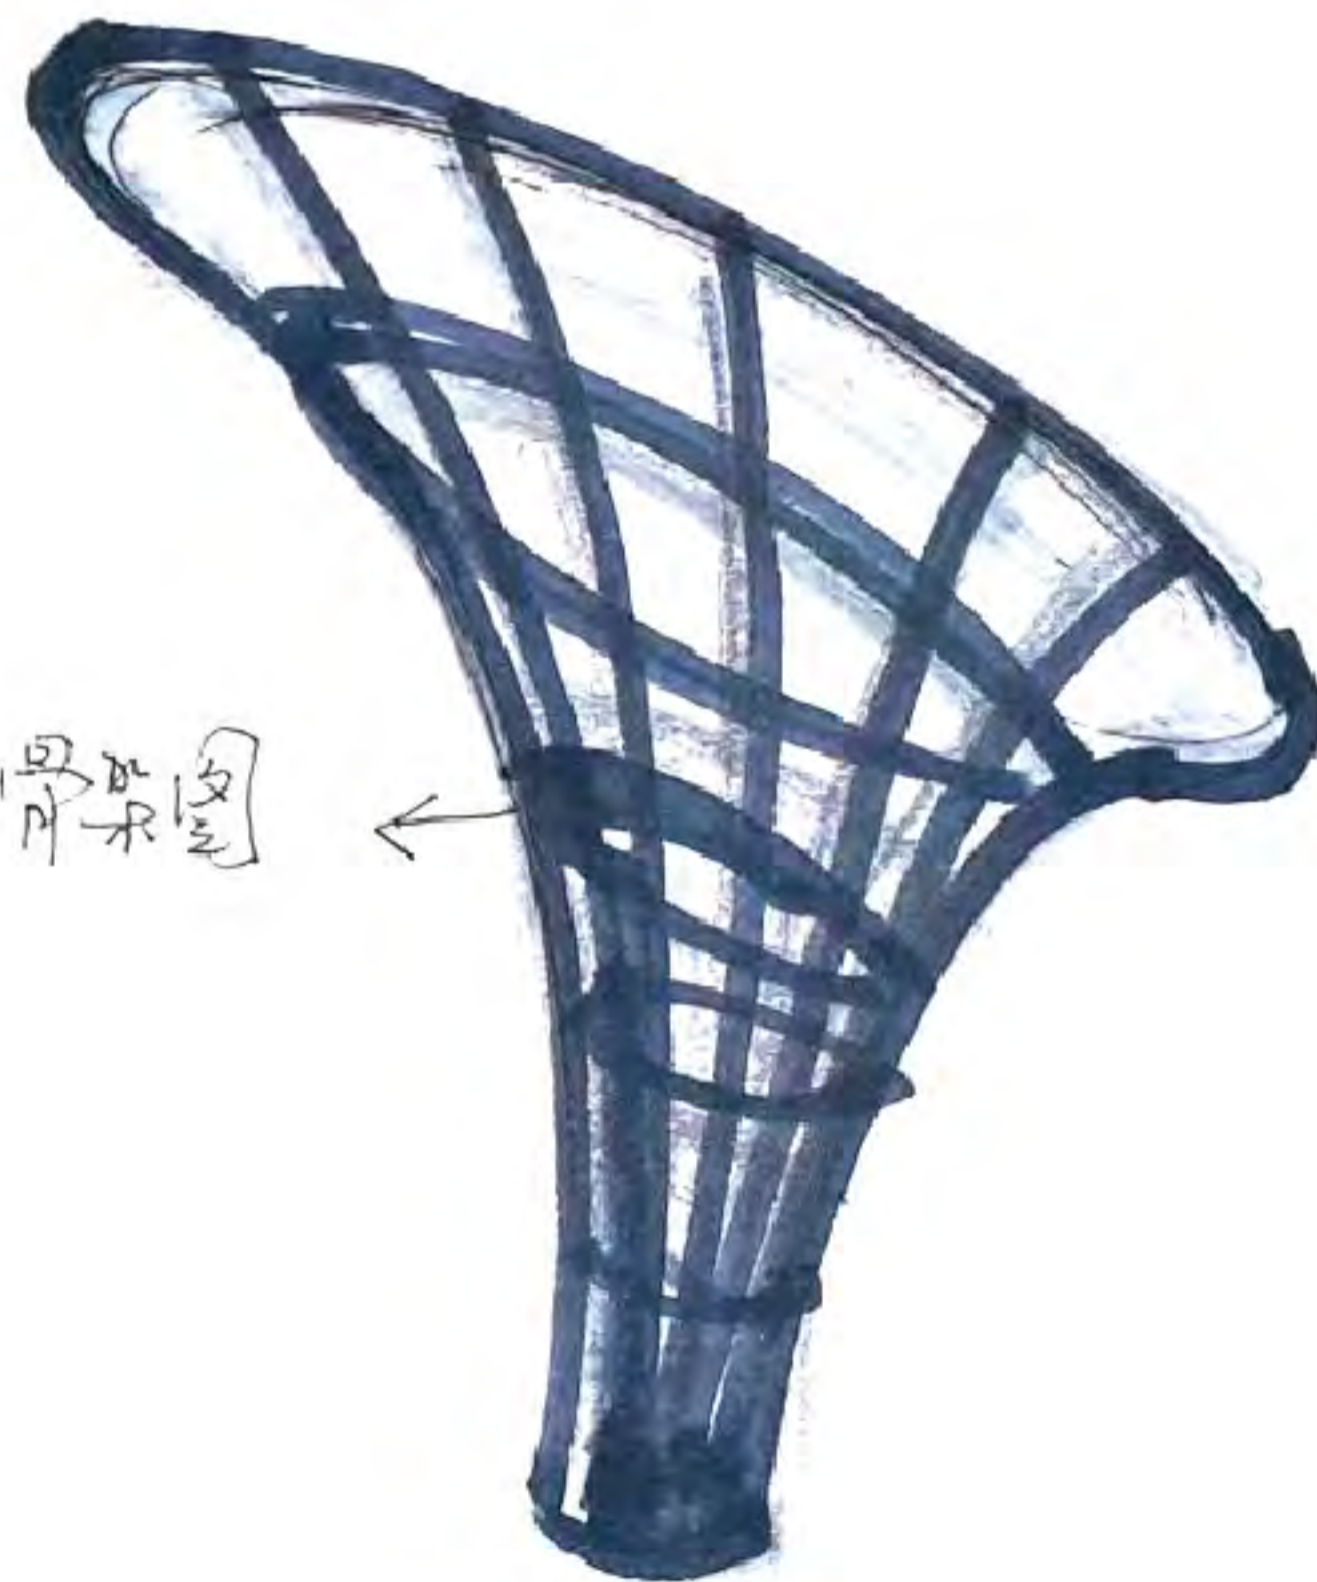

### Design concept

On the basis of establishing the overall growth of the tree, the three-dimensional geometric design language is refined, and the hollow shape of the leaves is used to increase the overall visual hierarchy, from the visual sense of the whole tree can be reflected in a minimalist, modern, detached from the discernment

### Design concept

Through a romantic surrealist approach, the cloud shape is used as the crown of the tree, which looks like a cloud falling on the trunk from a distance, and in recent years the cloud is part of the leaves of the crown. The curved and rounded shape of the crown forms a strong visual contrast with the geometric block of the trunk

### Design concept

The rhombus shape is used to weave the shape of the whole tree through the gradient size of the block, the whole tree is full of modern geometric aesthetics parametric design sense, from the roots to the crown, the rhombus grows slowly and regularly, implying that the nutrients of the earth give the tree room to grow strong

# MATERIAL

Corten Steel

**DESIGN STYLE**  
**VA004**

① 镜面镶嵌 ←

② 逐渐颜色渐变

③ 镶嵌点骨架

骨架图