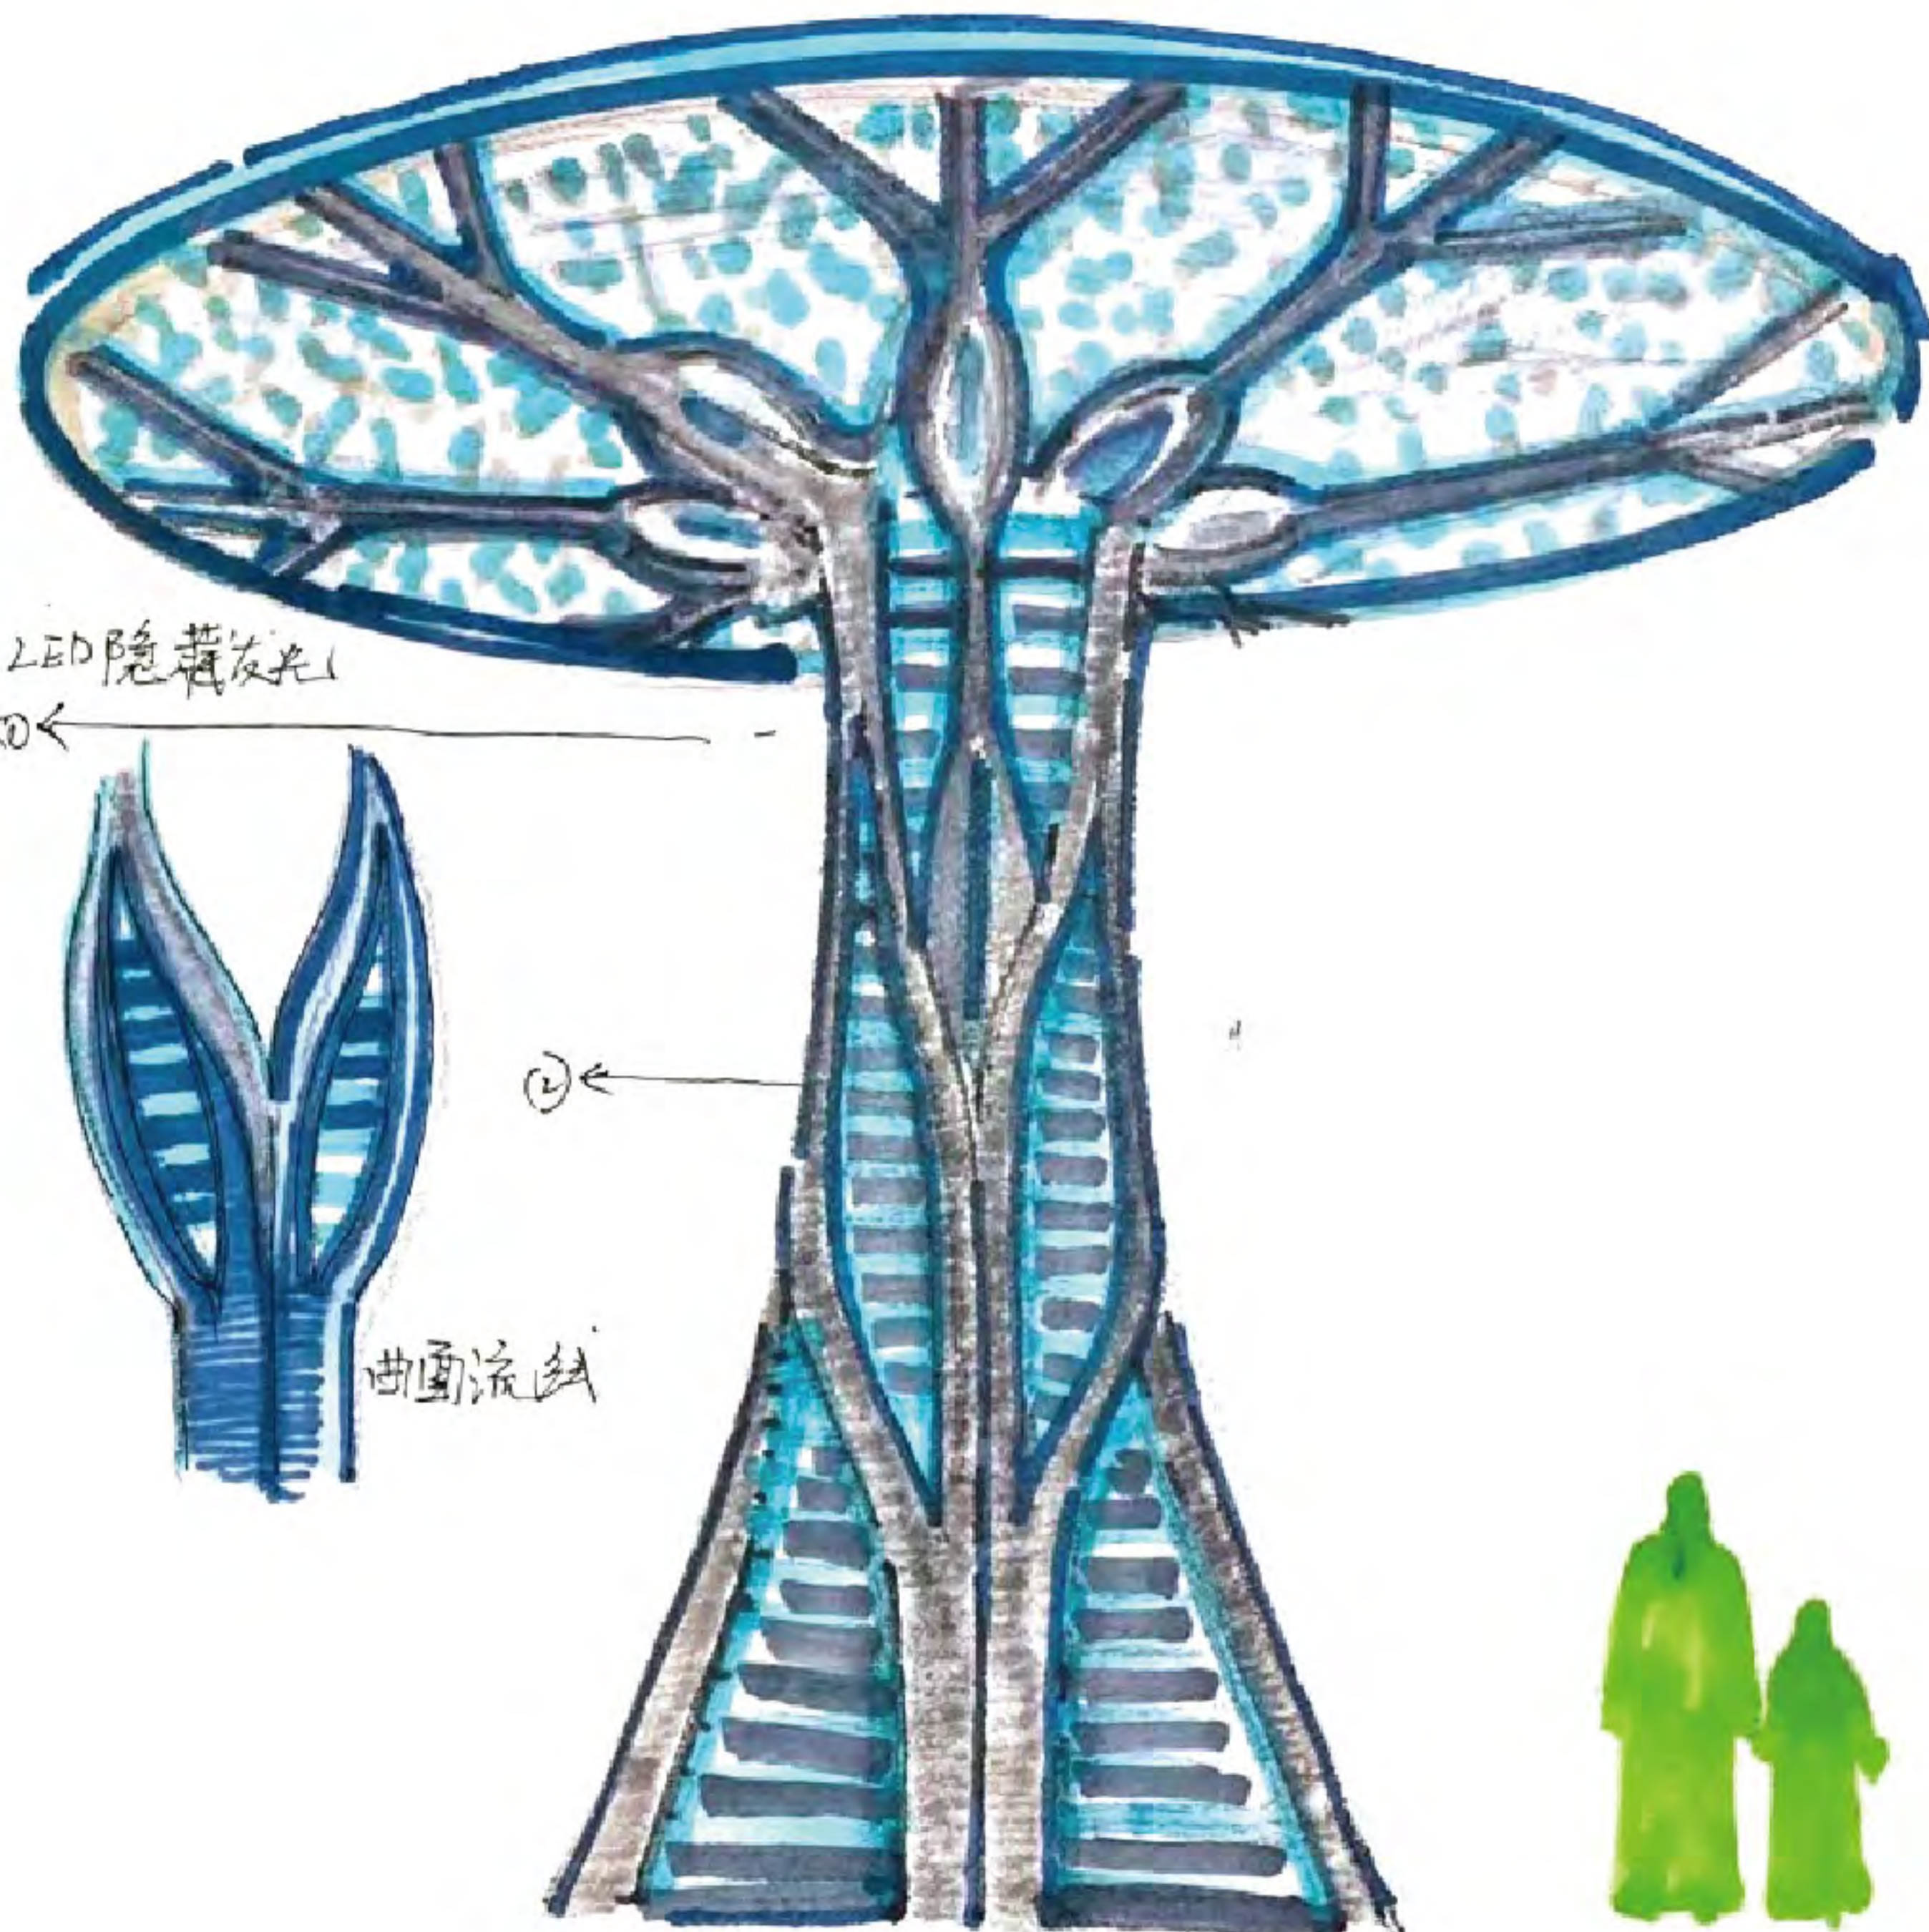

### Design concept

On the basis of establishing the overall growth of the tree, the three-dimensional geometric design language is refined, and the hollow shape of the leaves is used to increase the overall visual hierarchy, from the visual sense of the whole tree can be reflected in a minimalist, modern, detached from the discernment

### Design concept

Through a romantic surrealist approach, the cloud shape is used as the crown of the tree, which looks like a cloud falling on the trunk from a distance, and in recent years the cloud is part of the leaves of the crown. The curved and rounded shape of the crown forms a strong visual contrast with the geometric block of the trunk

### Design concept

The rhombus shape is used to weave the shape of the whole tree through the gradient size of the block, the whole tree is full of modern geometric aesthetics parametric design sense, from the roots to the crown, the rhombus grows slowly and regularly, implying that the nutrients of the earth give the tree room to grow strong

# PRODUCT SIZE