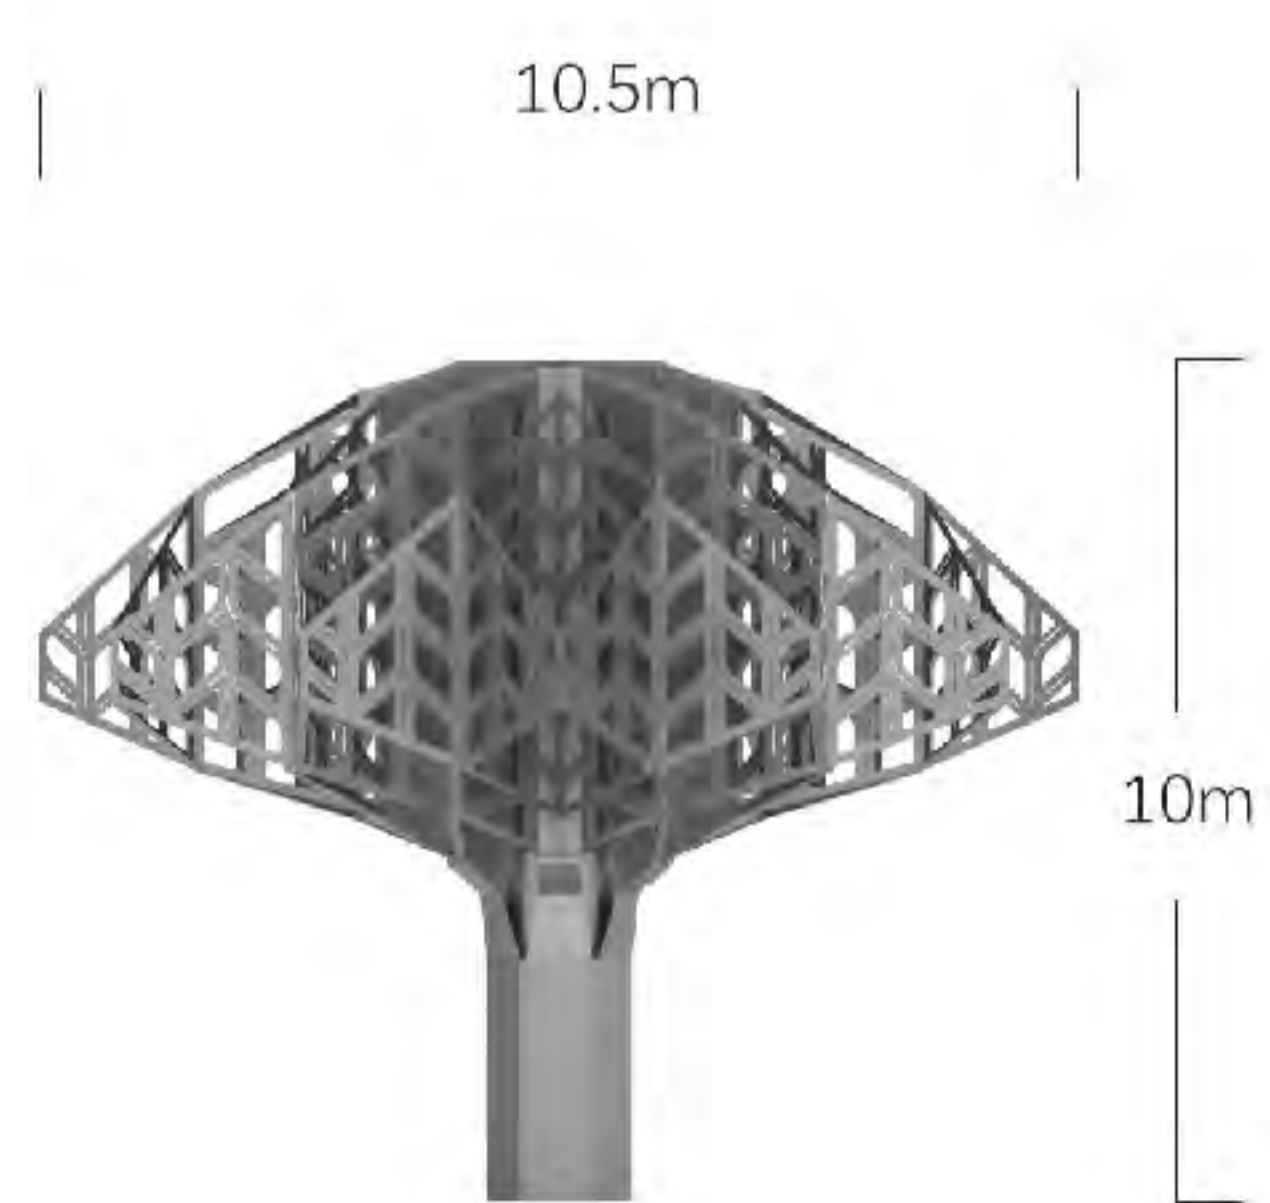

PRODUCT SERIES 1 - SIZE