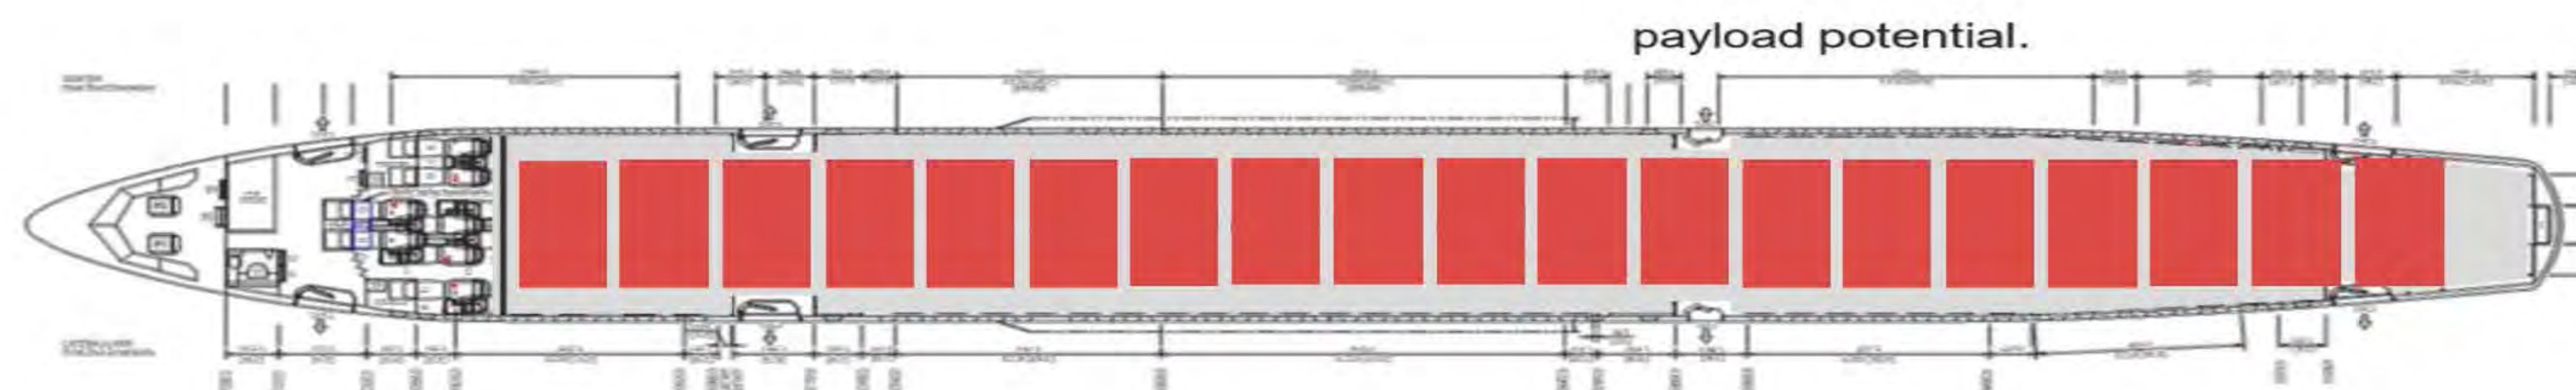

A340-600F

FREIGHTER CARGO ARRANGEMENT