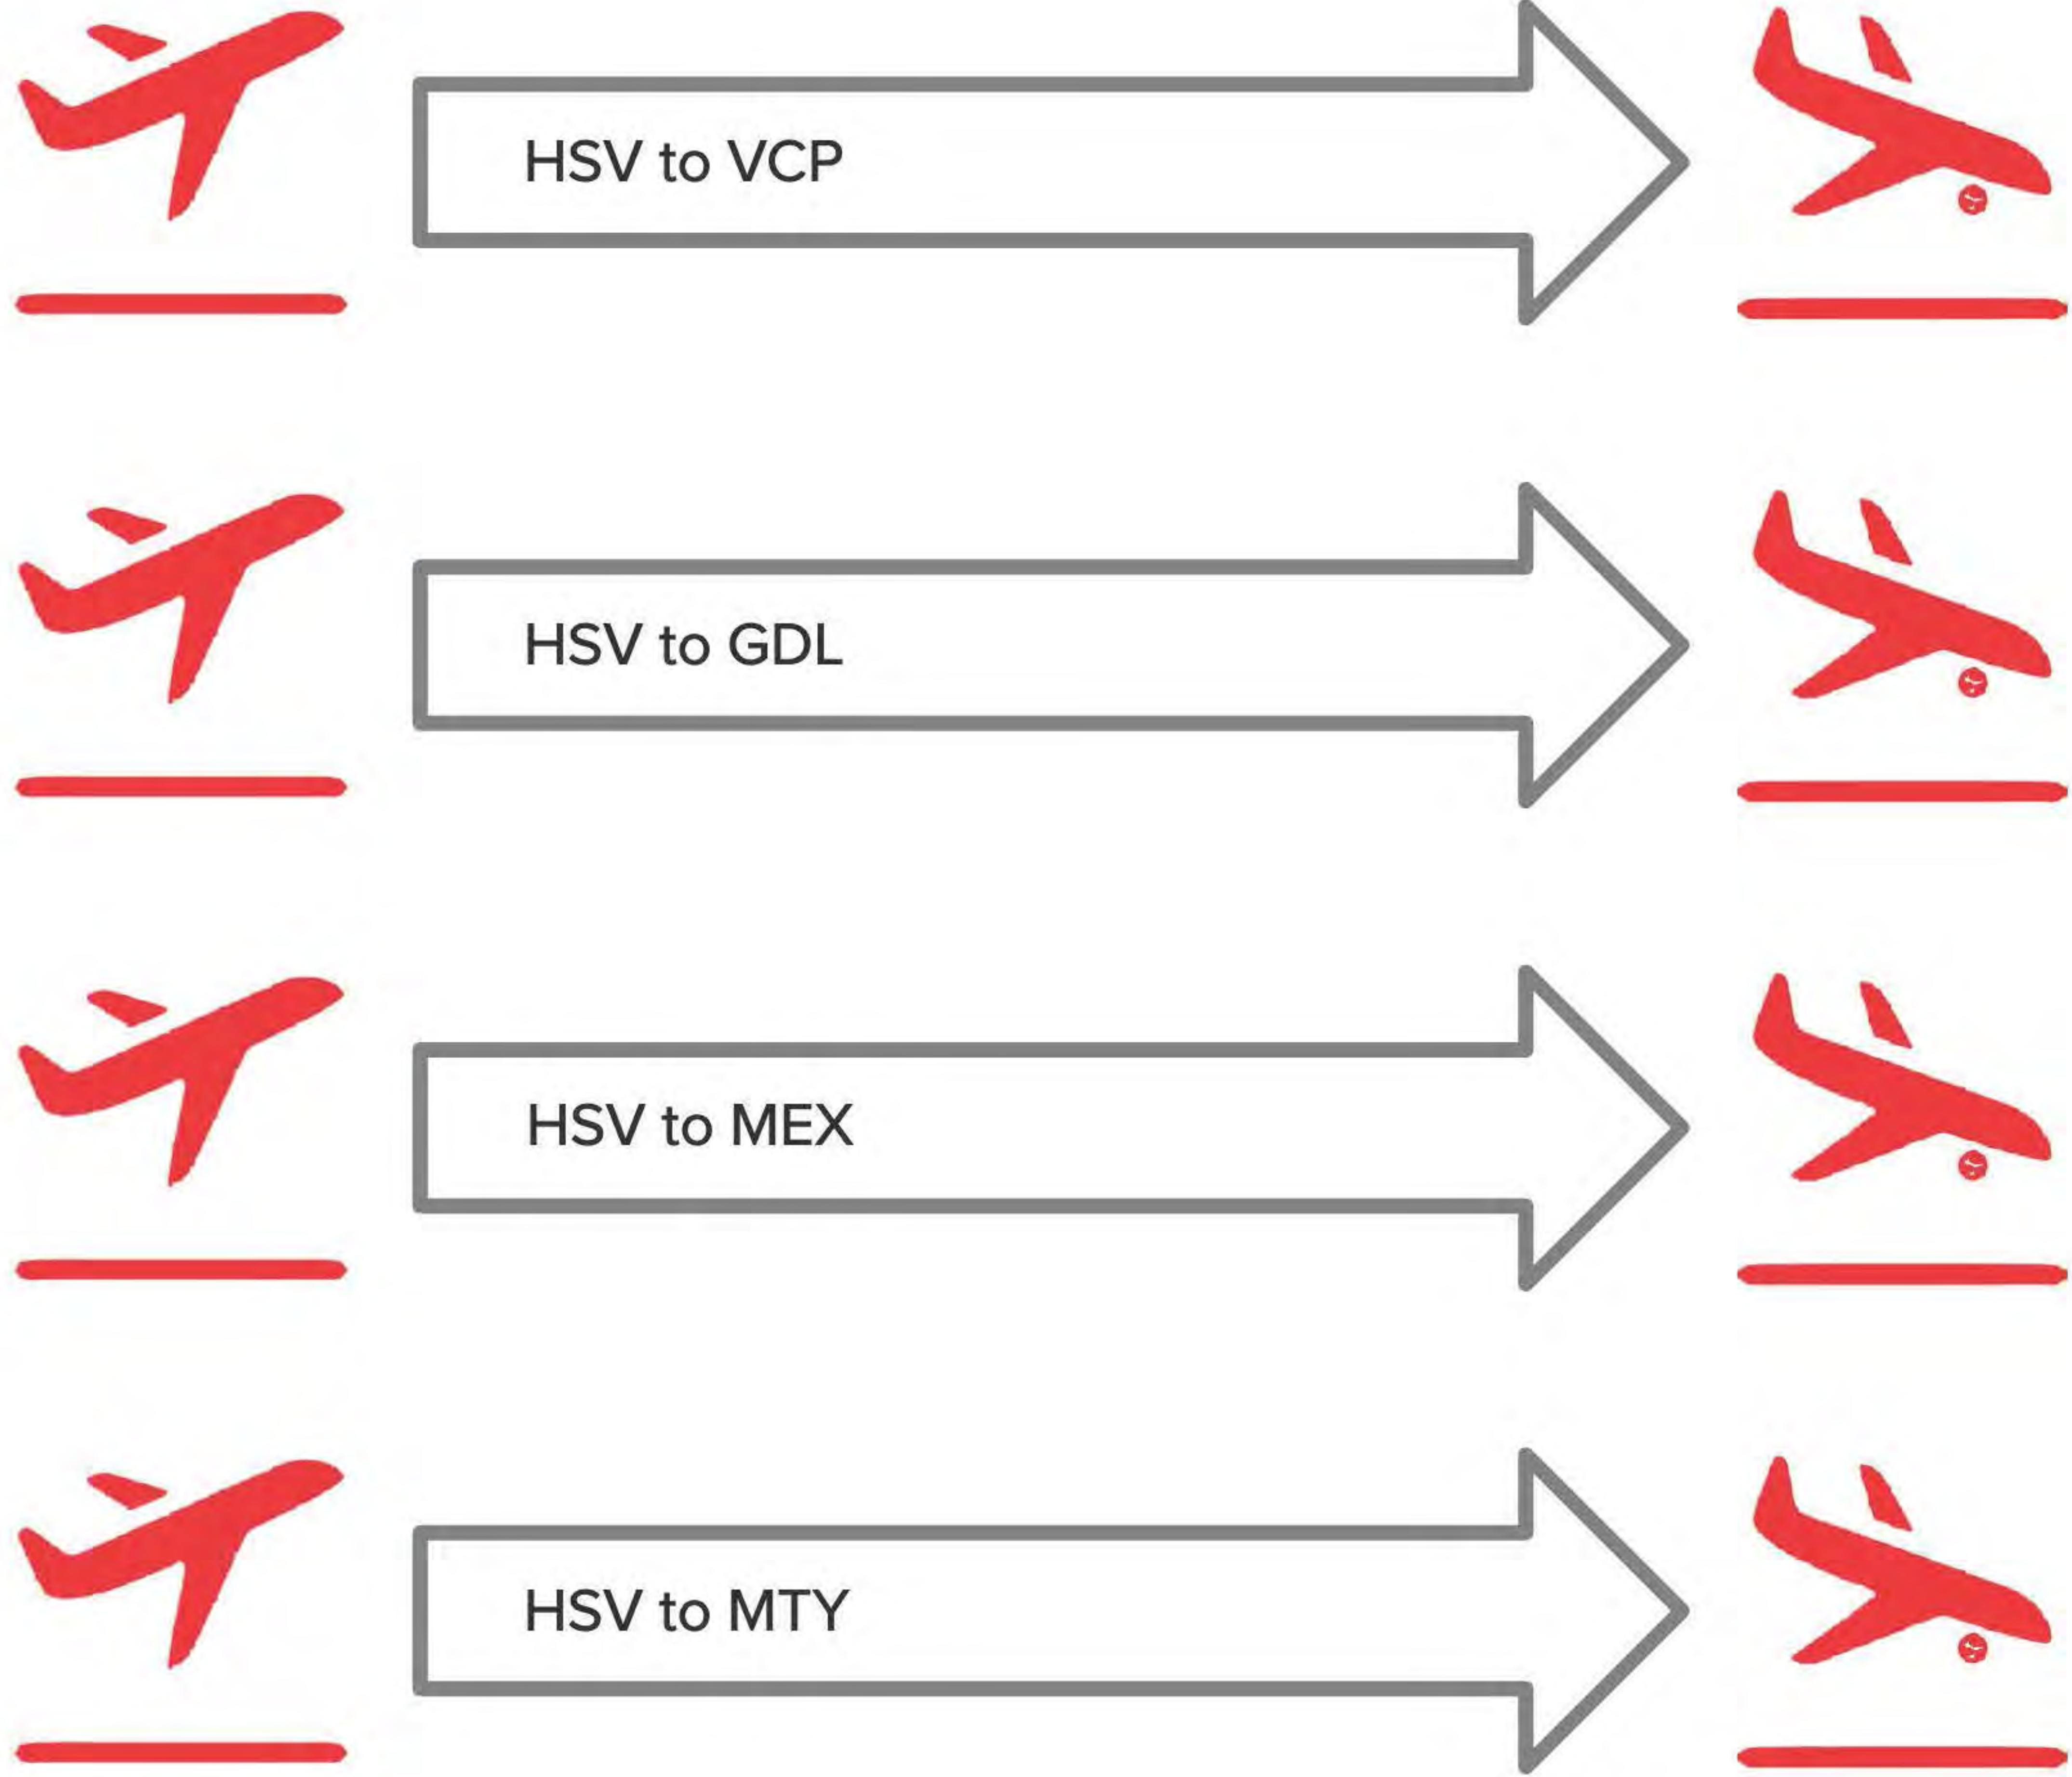

pe Overview - MexicoWings