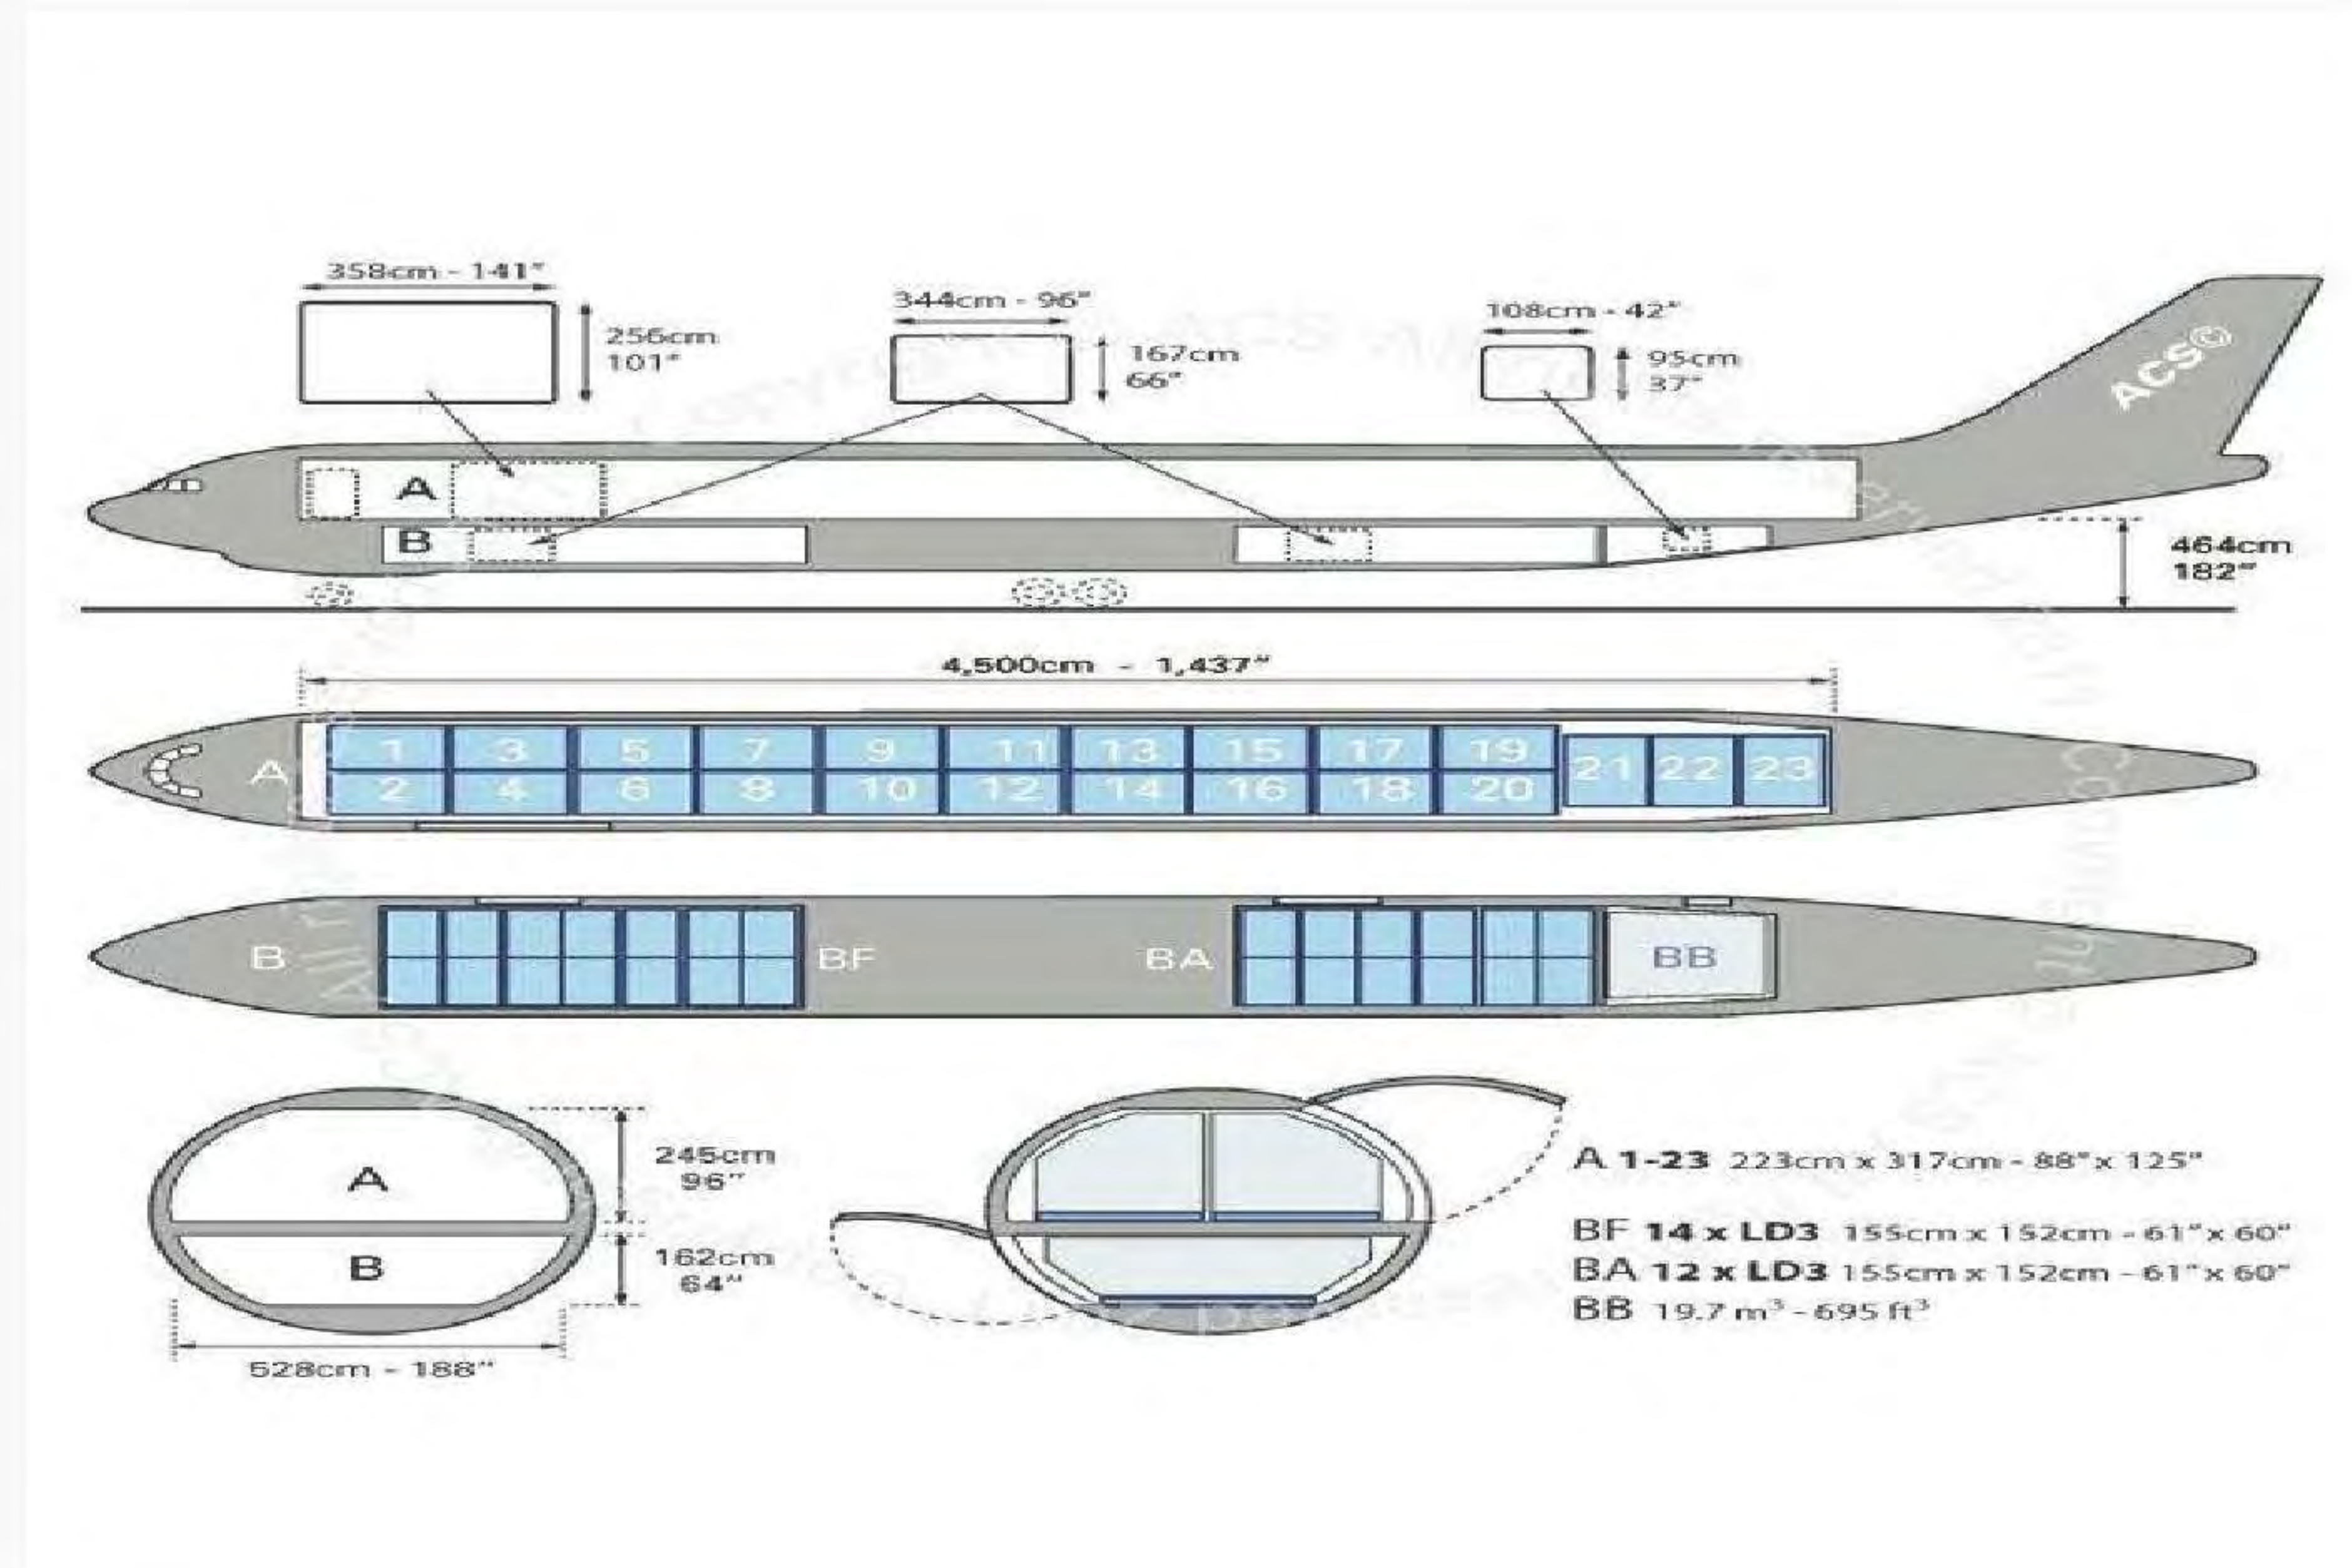

A330-200F

FREIGHTER CARGO ARRANGEMENT