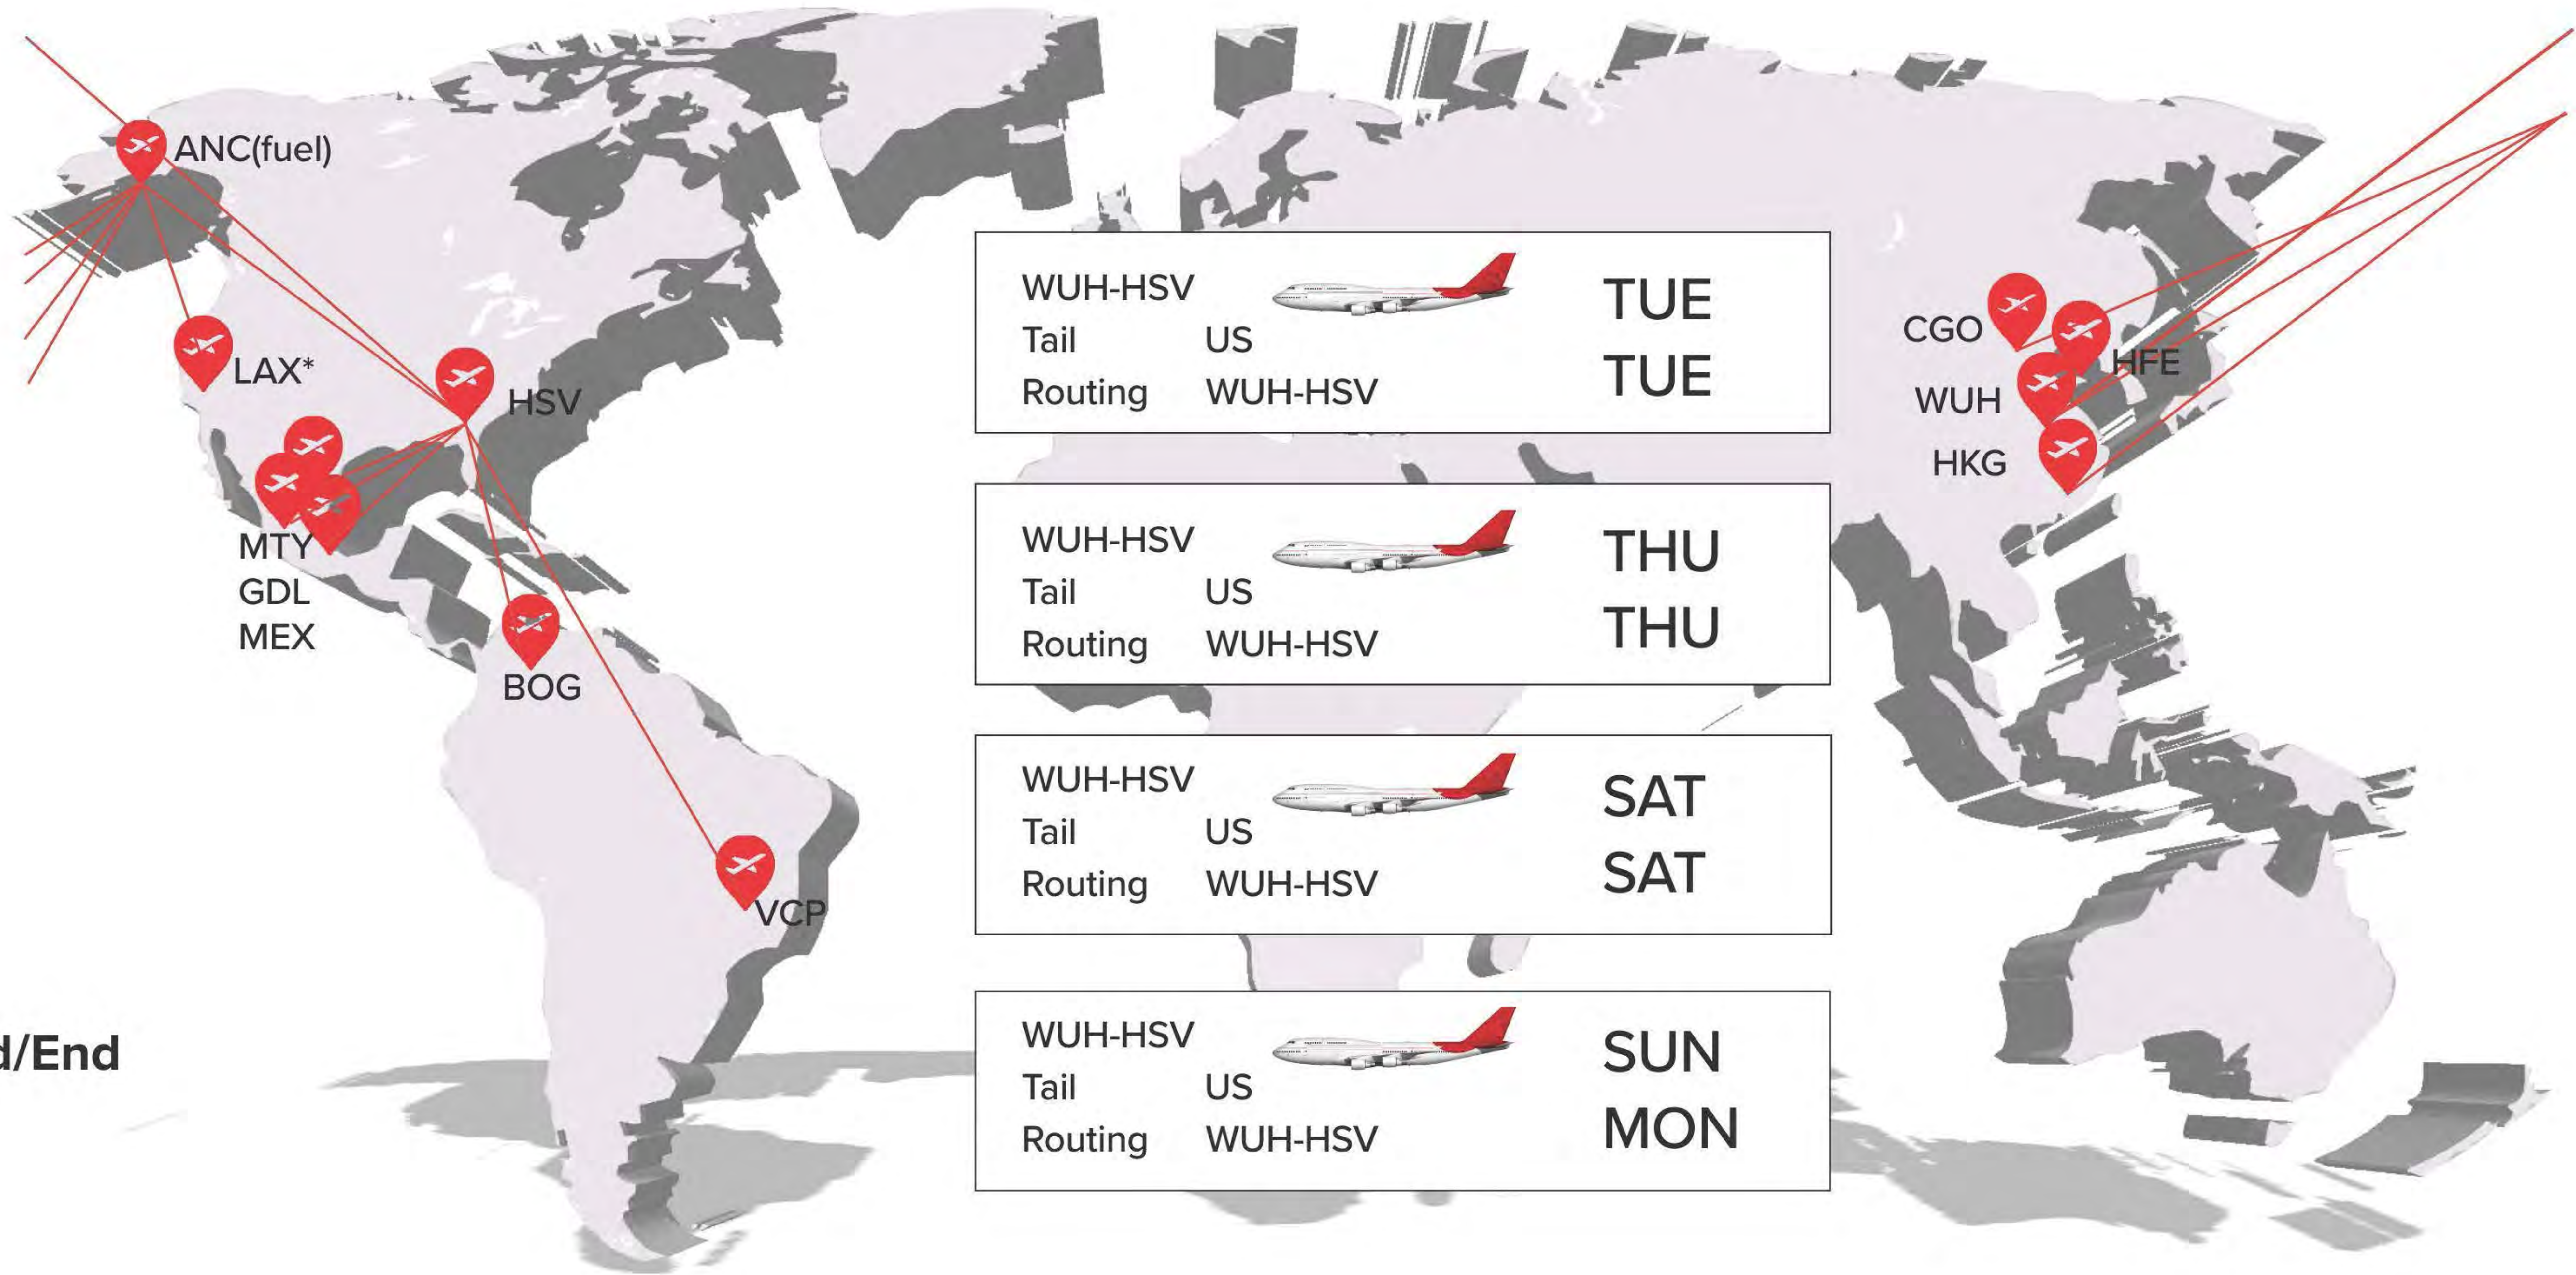

Scope Overview Phase one

Start Mid/End