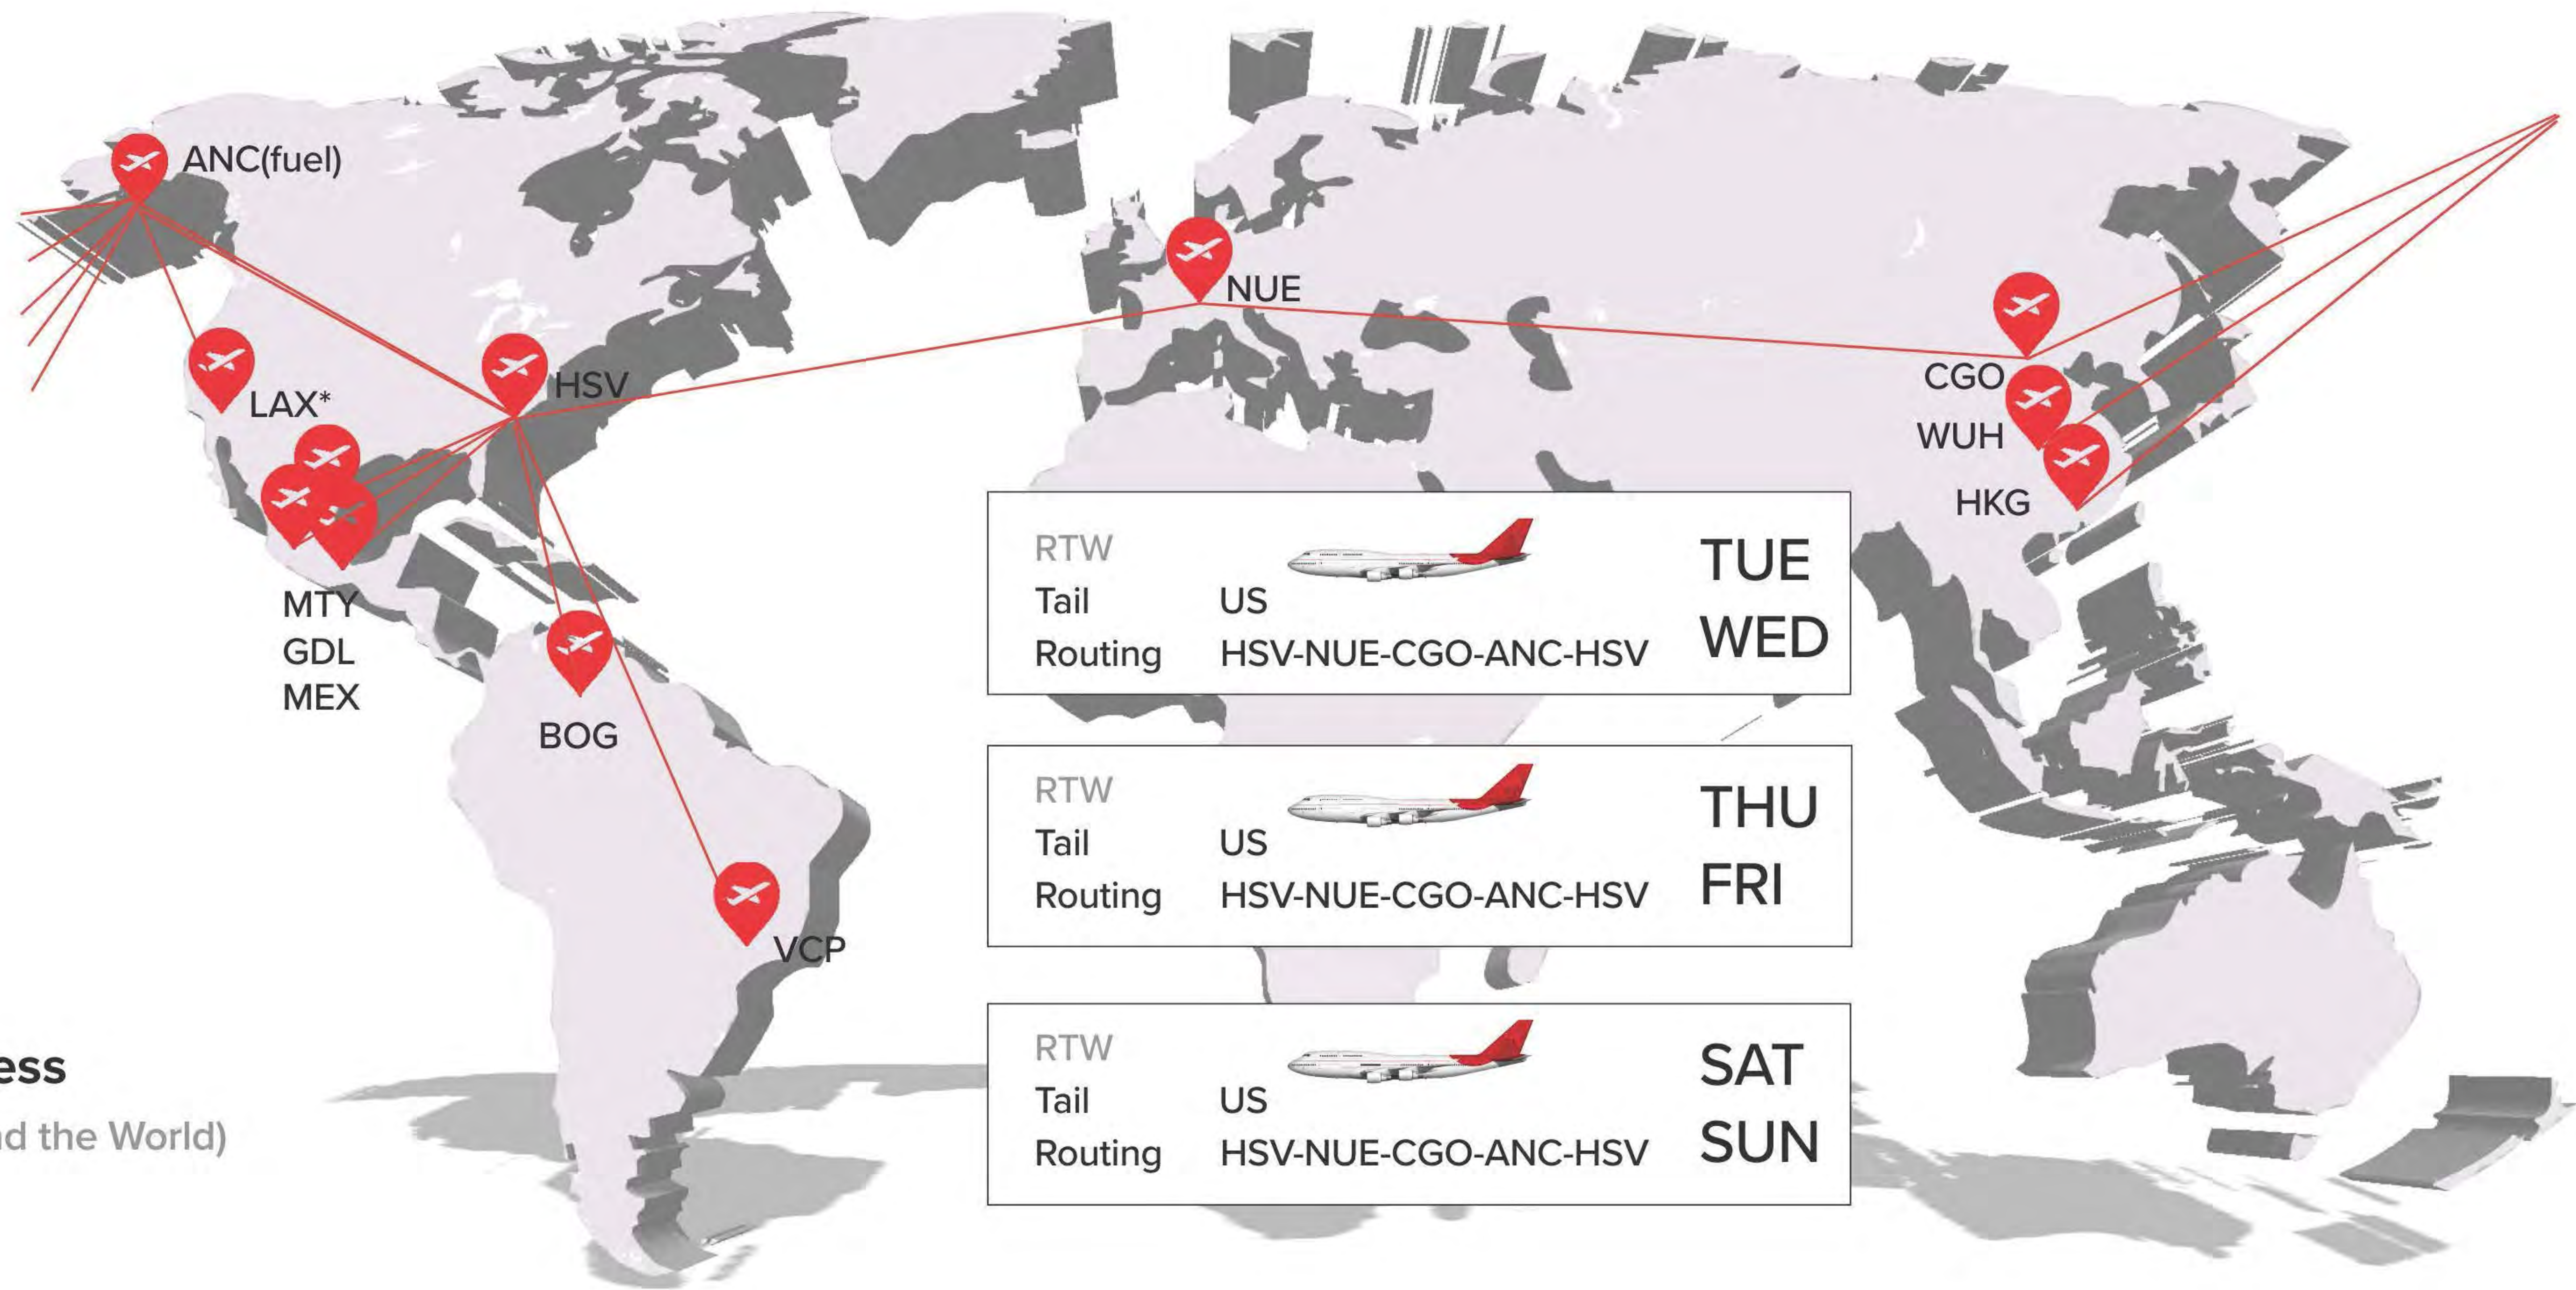

# Scope Overview Phase three

Start 01.Sep 2021

# Scope Overview Phase one

Start 01.OCT.2021

CGO-LAX		SUN
Tail	US	MON
Routing	HKG-ANC-LAX	

# Scope Overview Phase two

**In progress**

RTW (Round the World)

## MEXICO CITY