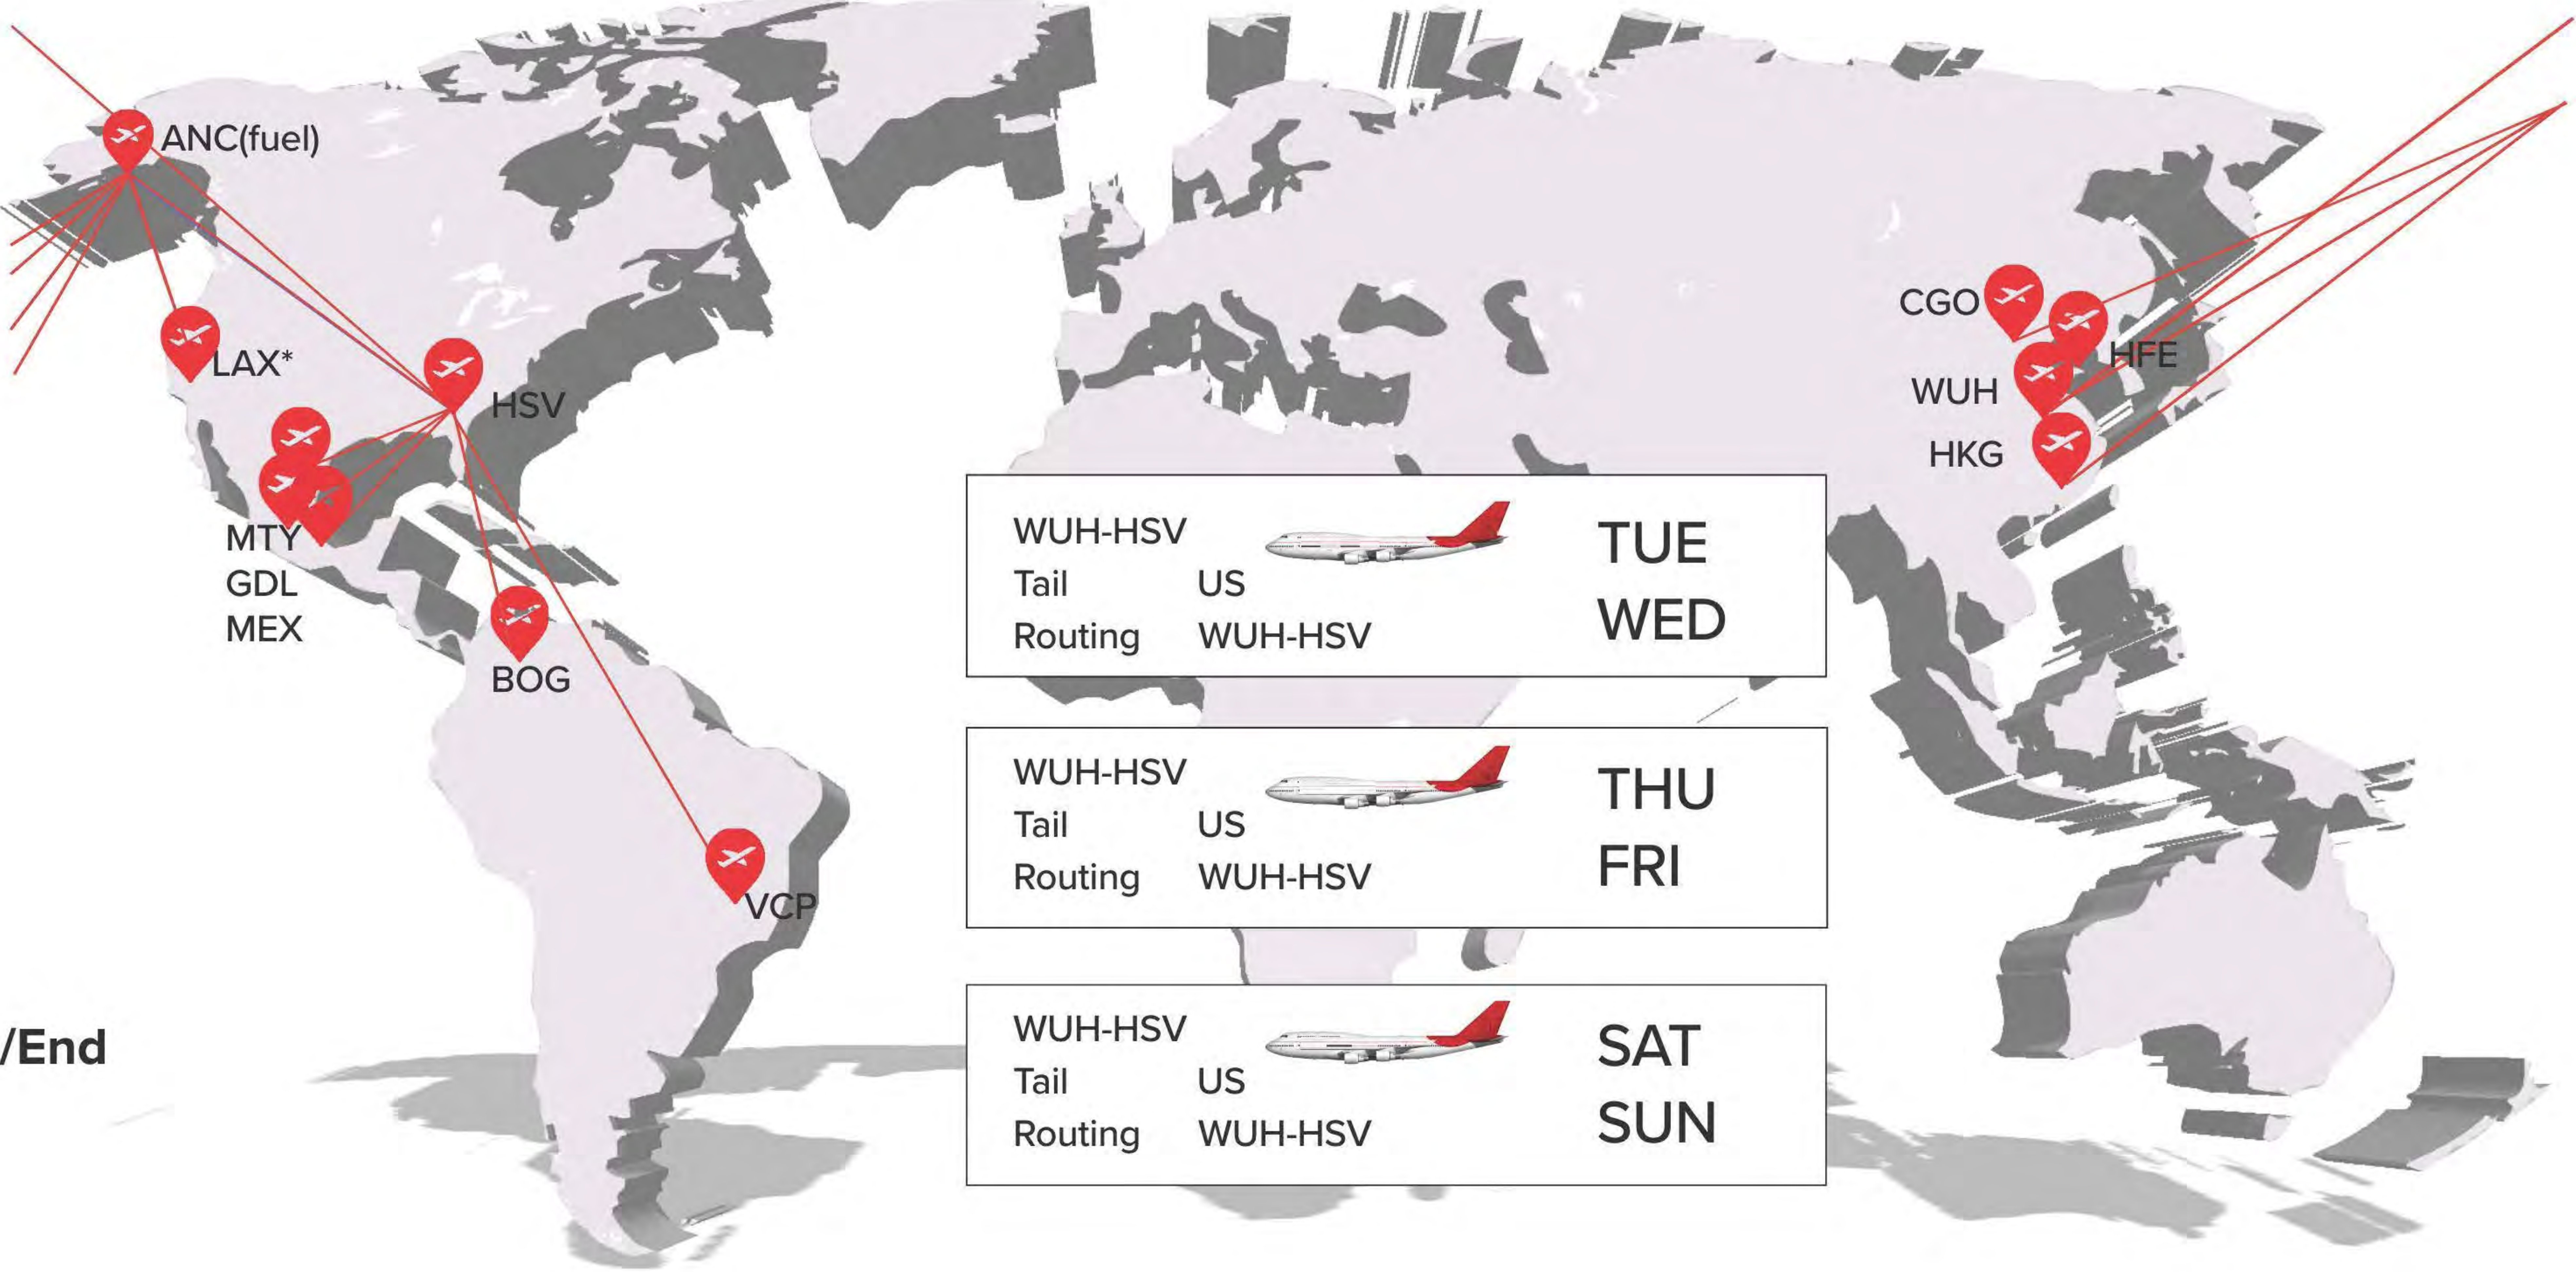

Scope Overview Phase one

Start Mid/End