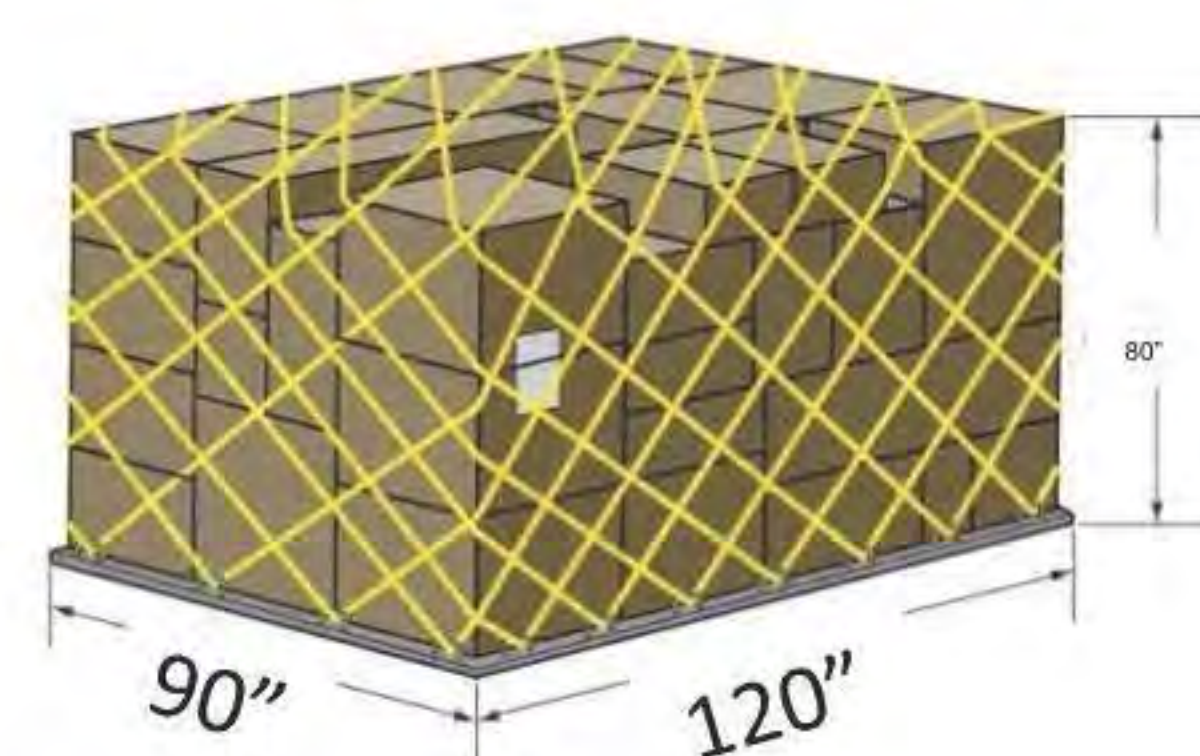

A340-600F

FREIGHTER CARGO ARRANGEMENT