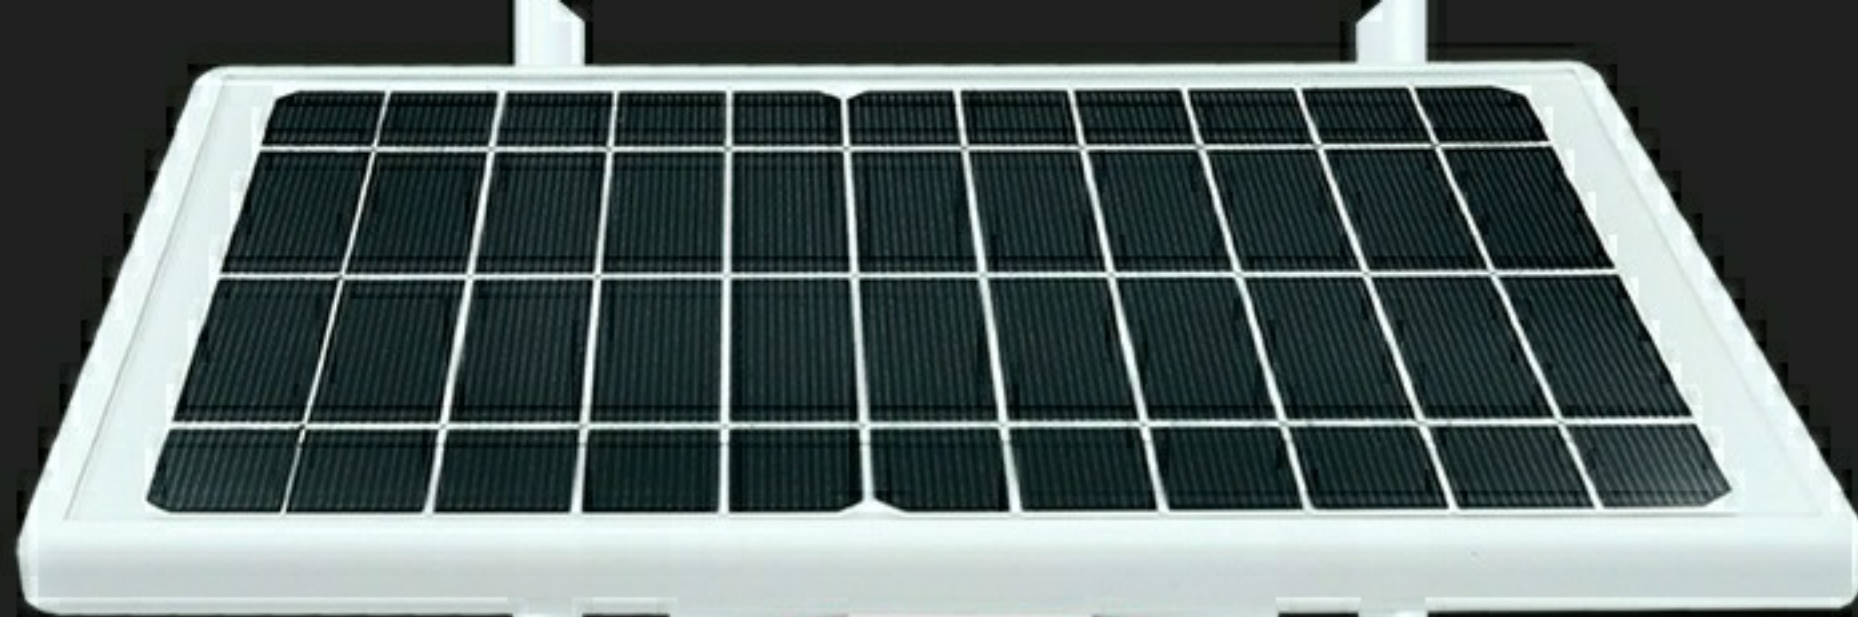

Alarm detection range up to 12m,
decrease 95% wrong alarm message

IP66 WATERPROOF

Waterproof

Lightning Protection

auto tracking

whatsapp business
+8617318069267

trueblue

trimming video scanning