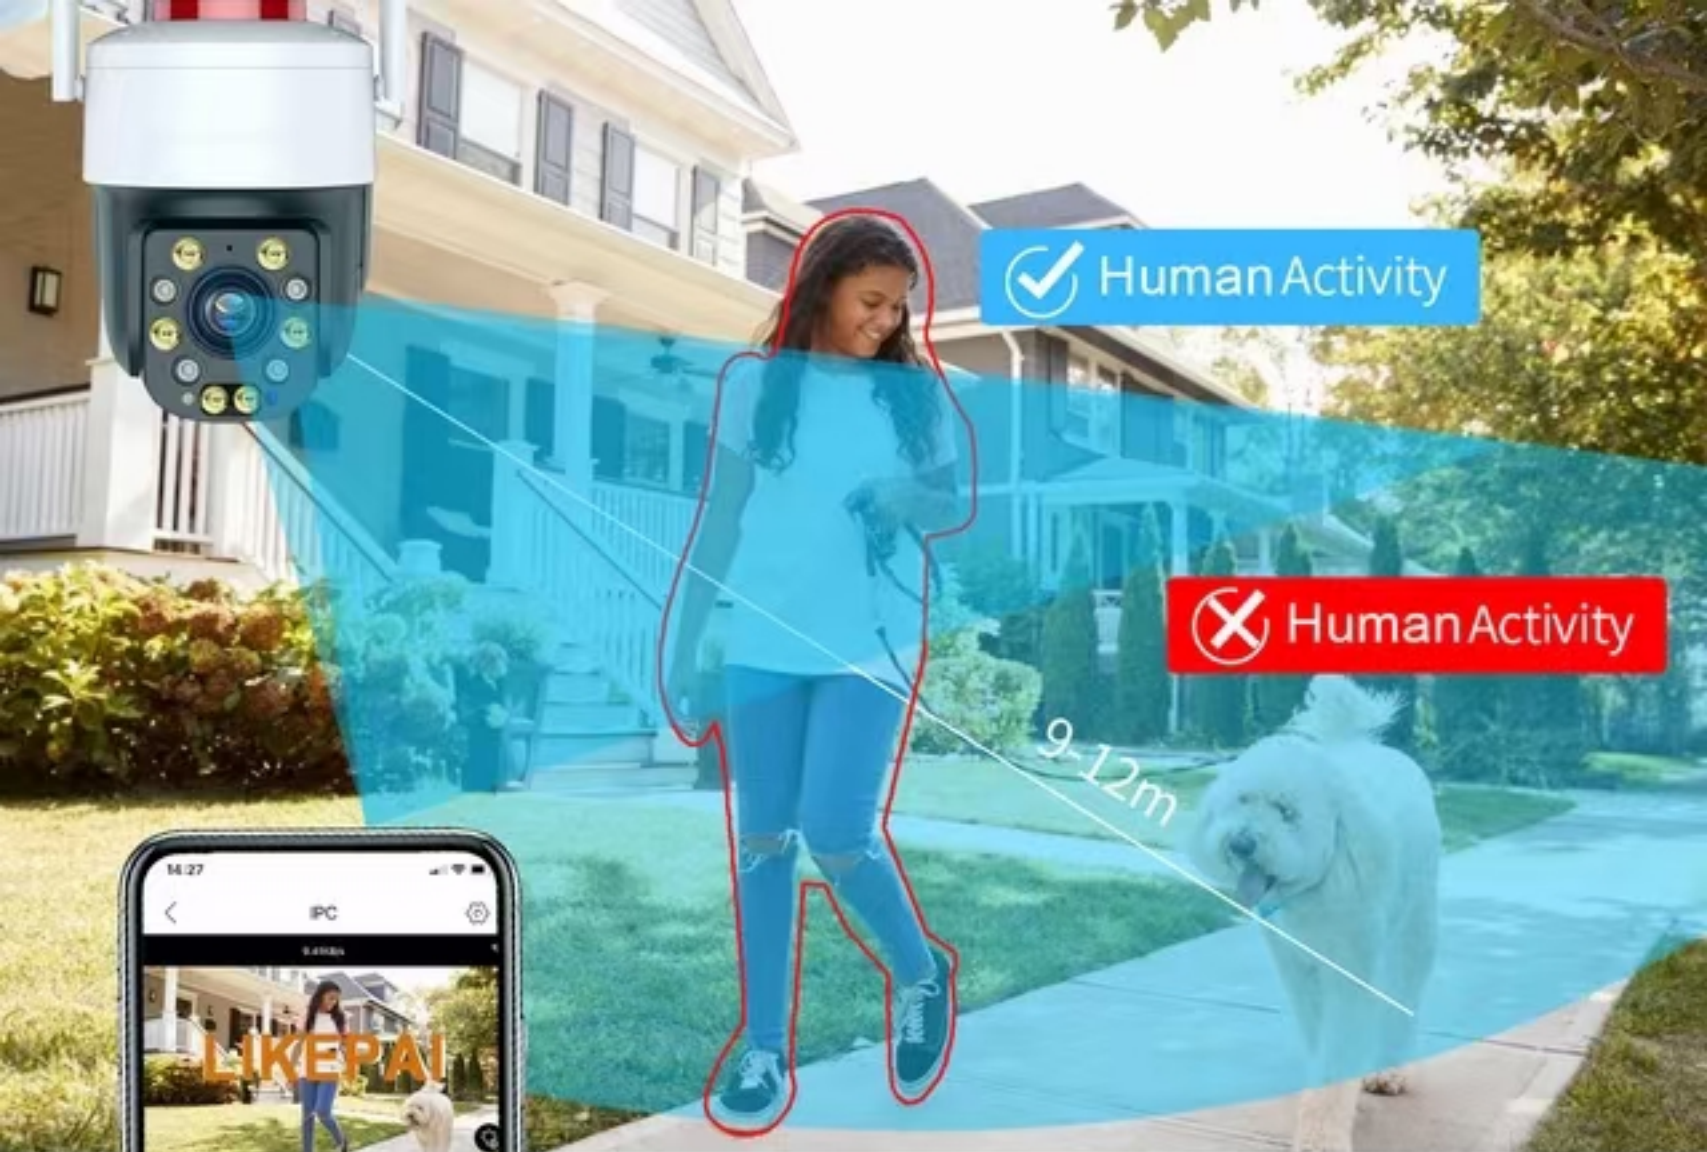

Two-Way Audio

access internet by
4G GSM SIM

access internet by
WiFi

30X Optical Zoom

Powerful zoom function, can clearly see people and objects 300 meters away, such as: license plate number, face, store name, without missing any details.

PTZ FUNCTION VIEW EVERY CORNER

Providing a 360° horizontal and 110° vertical rotation viewing range.

360°

110°

✓ Human Activity

✗ Human Activity

9-12m

Humanoid Detection

Alarm detection range up to 12m,
decrease 95% wrong alarm message

IP66 WATERPROOF

Waterproof

Lightning Protection

auto tracking

whatsapp business
+8617318069267

trueblue

trimming video scanning