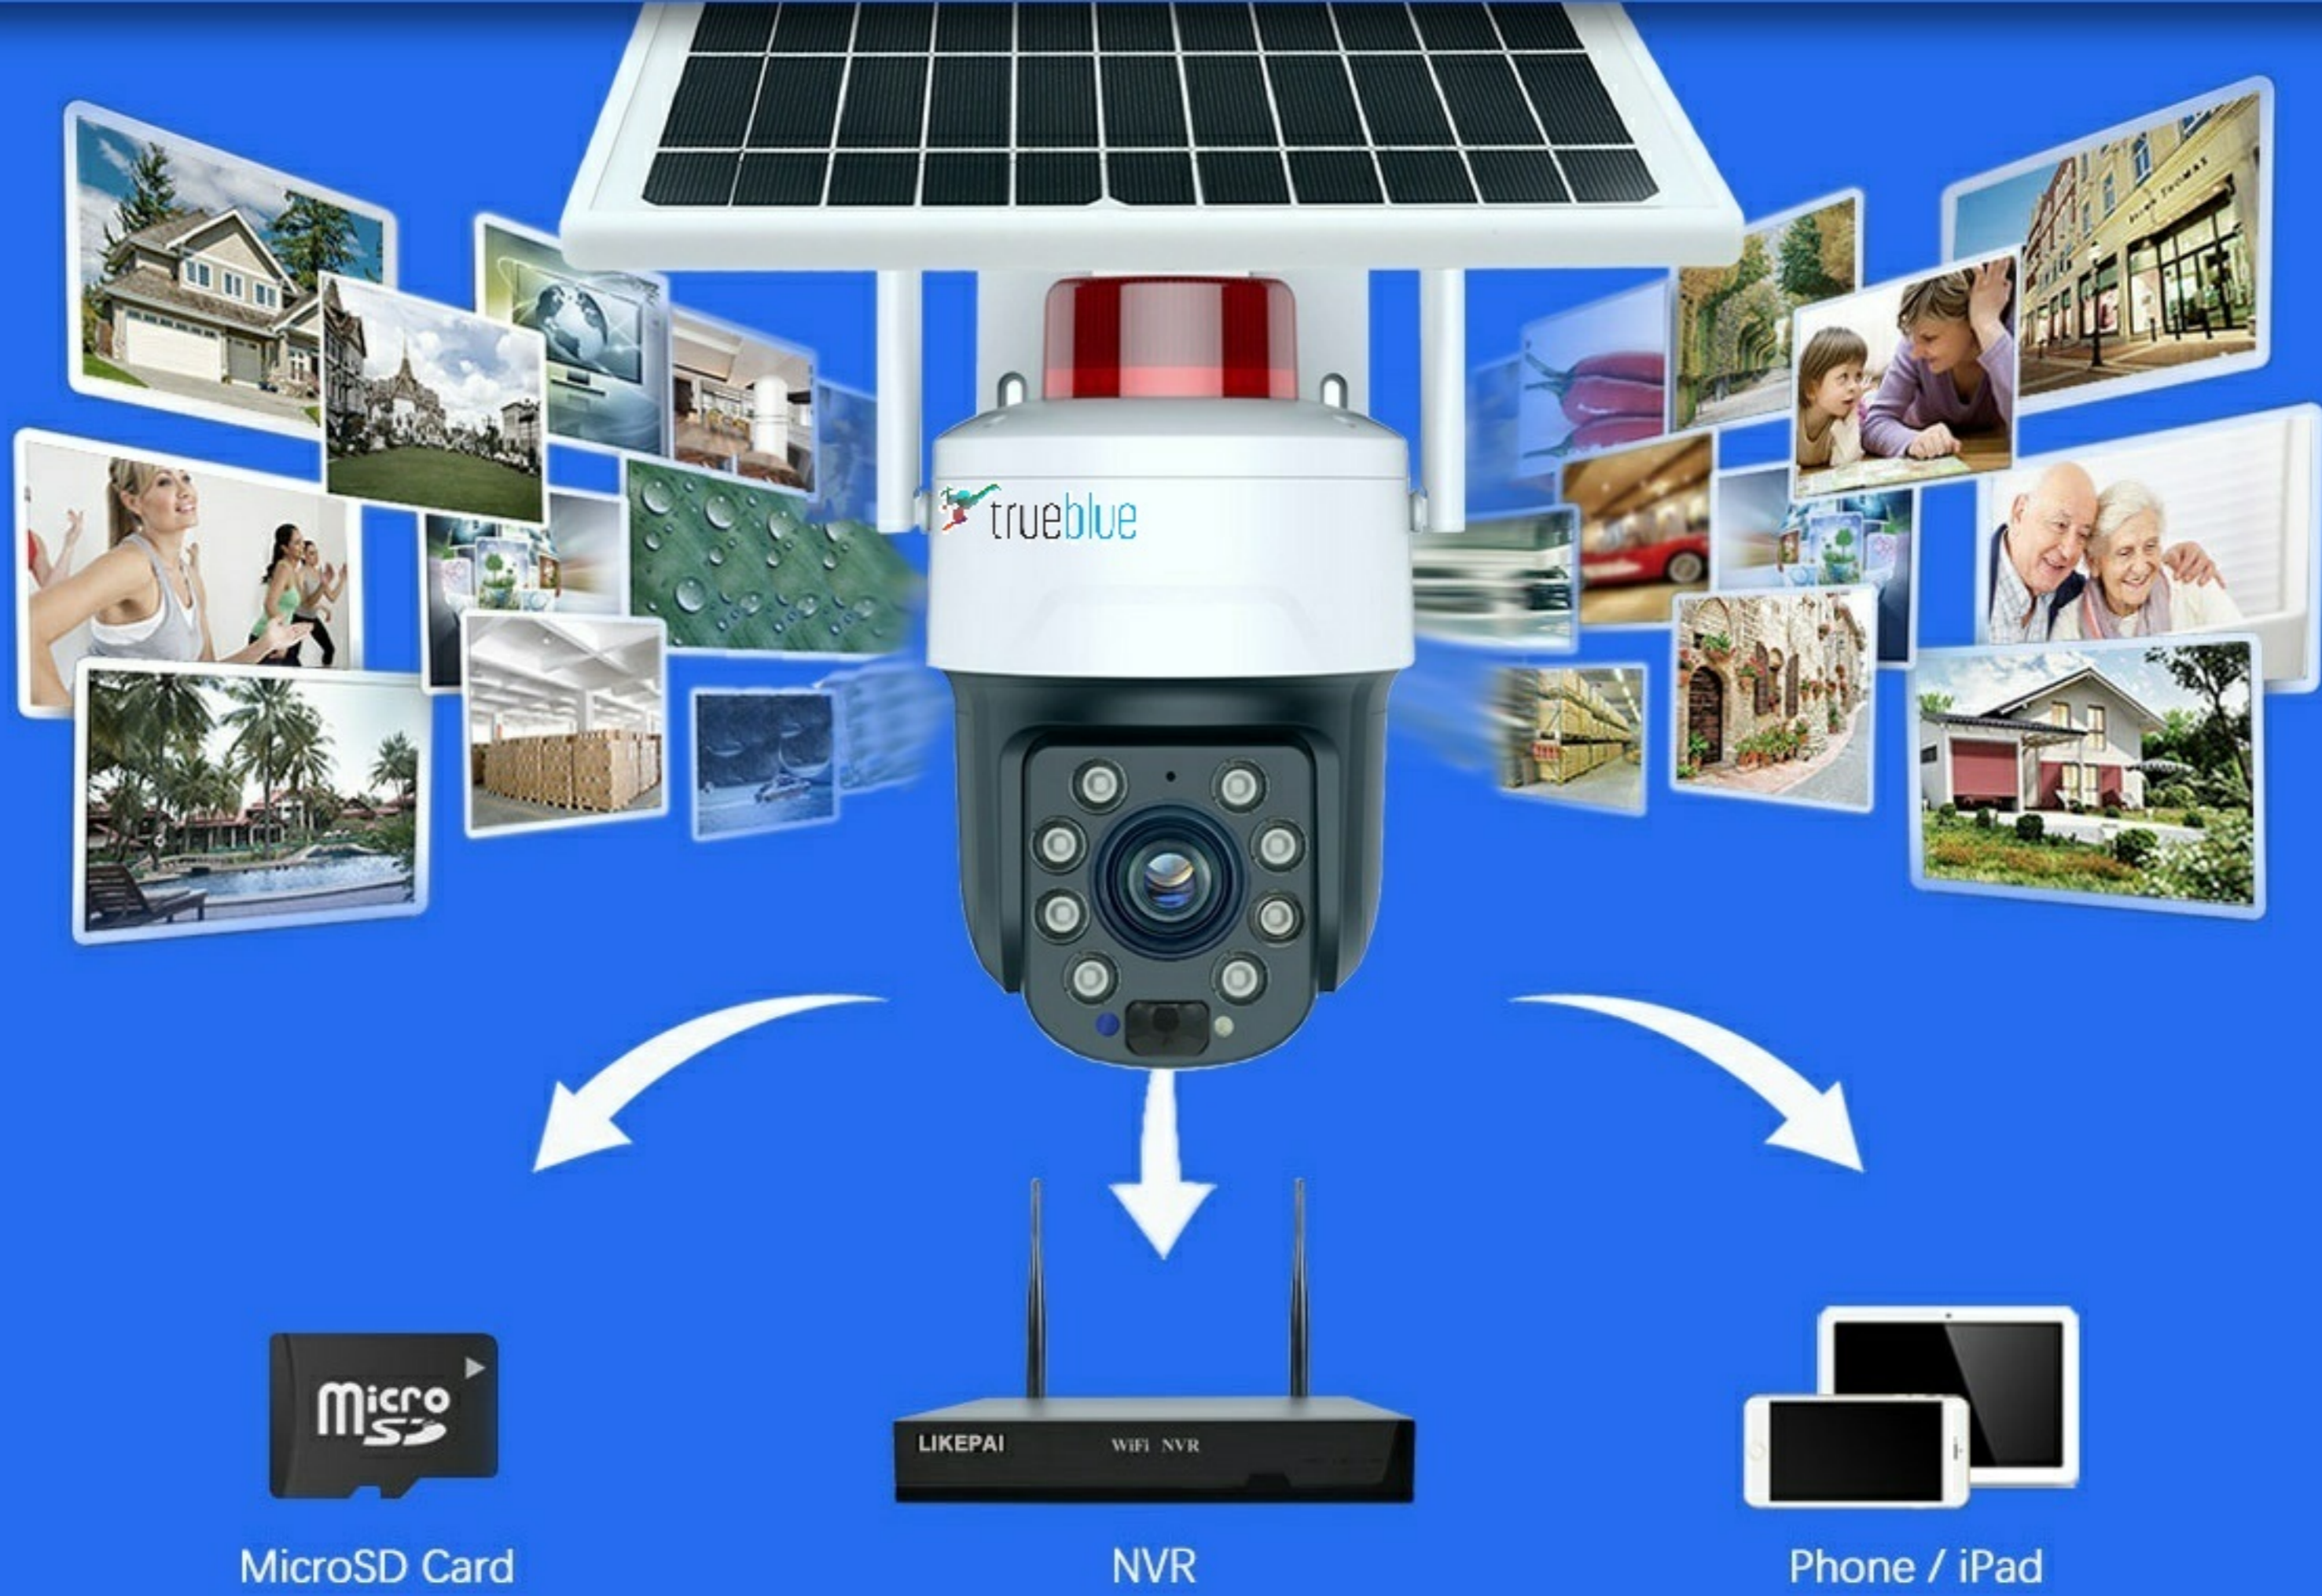

Alarm detection range up to 12m,
decrease 95% wrong alarm message

IP66 WATERPROOF

Waterproof

Lightning Protection

auto tracking

whatsapp business
+8617318069267

trueblue

trimming video scanning

support 128 preset monitoring locations

2 times cruise video scanning

Your Delivery is here

two-way audio &
video intercom

default video recording
by memory card

new vides will cover
old videos once full

various ways to
record videos

various ways to view
recorded videos

zoom lens

zoom lens

zoom lens

zoom lens

Intelligent Solar Energy Voice Warning PTZ Camera

Intelligent Solar Energy Voice Warning PTZ Camera

Intelligent Solar Energy Voice Warning PTZ Camera

Intelligent Solar Energy Voice Warning PTZ Camera

- SOLAR CHARGING
- BROKEN NETWORK
- MOTION DETECTING
- MANY PEOPLE WATCH
- TWO-WAY VOICE
- ROTATING MONITORING
- TF CARD TO STORE
- INFRARED NIGHT VISION
- FAST INSTALLATION
- VOICE WARNING
- EMERGENCY TO PROTECT
- zoom lens