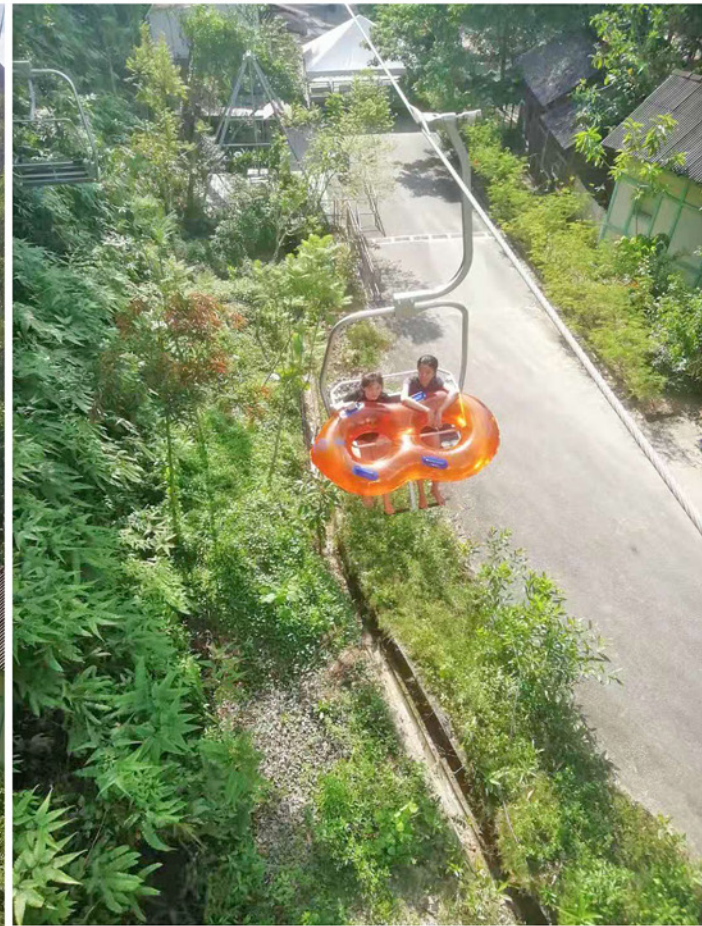

On designing and construction for mountain tourism field, including ropeway, mountain tourism amusement, glass viewing platforms, glass suspended bridges, mountain drifting water skiing, slidaway, skiing, forest adventure, etc. We can provide all-around systematic integration solutions for users.

Chairlift

2p Chairlift , Inner Mongolia

Chairlift is suitable for simple topography area. It has big transportation ability , less investment ,easy to operate and maintenance.4P chairlift is suitable for Advance level skier' s riding in ski resorts.

Chairlift

Chairlift

Chairlift

Mountain Tourism

Surface lift, India

Belt conveyor, Tajikistan

Sledge

Material ropeway

Suspension bridge

Flying eagle

Mountain Tourism

Luge cart

Glass observation deck

Rope course

Glass skywalk

Ski resort