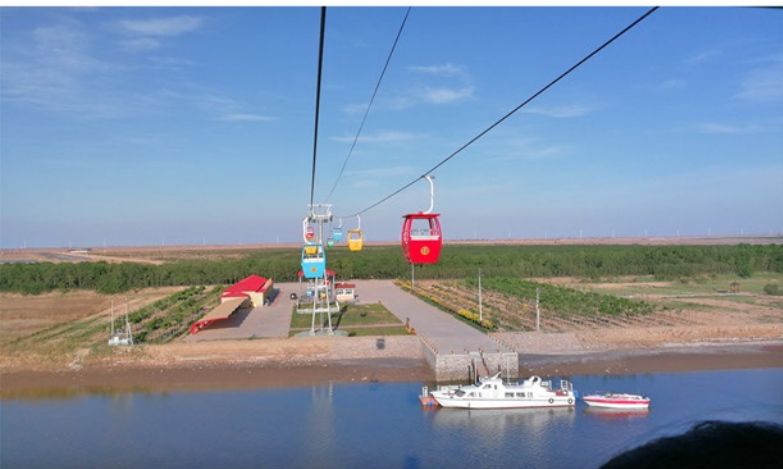

4p Basket Lift, Binzhou, Shandong