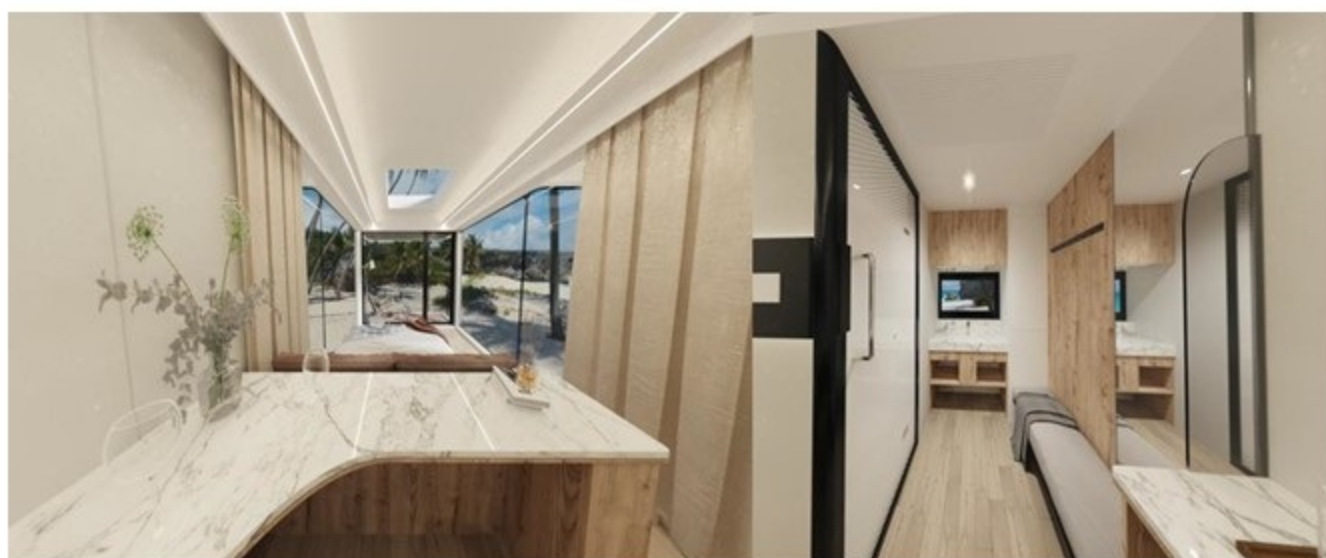

Product model	Era6
External dimensions	Long 8500mm Width 3300mm Height 3200mm
Area	28 m ²
Number of	2人
Box weight	7t
Rated power	6KW

Era7
Long 11500mm
Width 3300mm
Height 3200mm
38m ²
2-4 人
9.5t
10KW

Configuration List