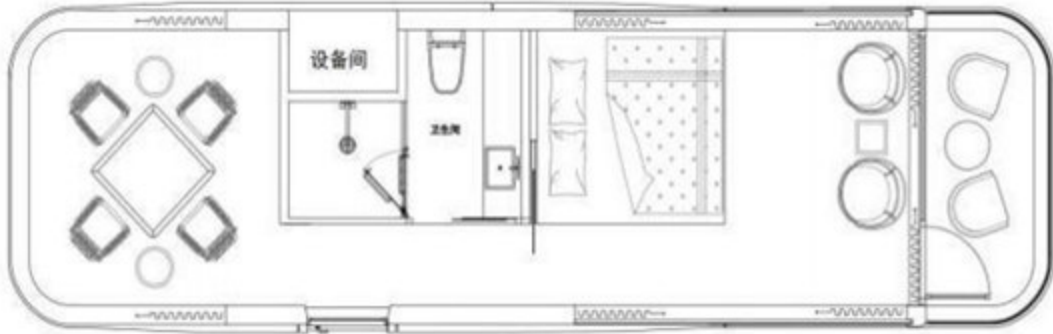

Product model	Era6
External dimensions	Long 8500mm Width 3300mm Height 3200mm
Area	28 m ²
Number of	2人
Box weight	7t
Rated power	6KW

Era7
Long 11500mm
Width 3300mm
Height 3200mm
38m ²
2-4 人
9.5t
10KW

Configuration List