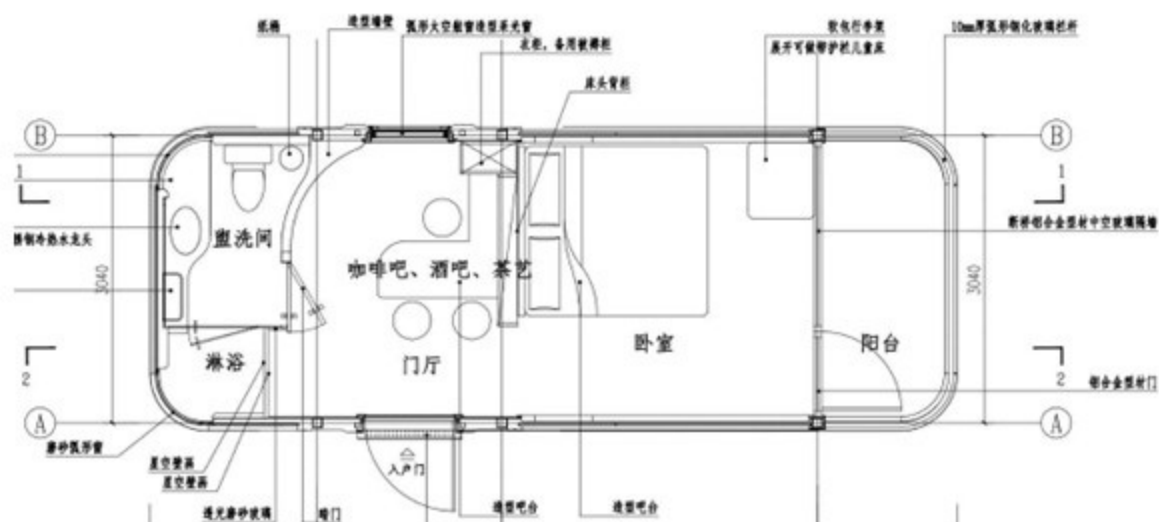

Product model	Era6
External dimensions	Long 8500mm Width 3300mm Height 3200mm
Area	28 m ²
Number of	2人
Box weight	7t
Rated power	6KW

Era7
Long 11500mm
Width 3300mm
Height 3200mm
38m ²
2-4 人
9.5t
10KW

Configuration List