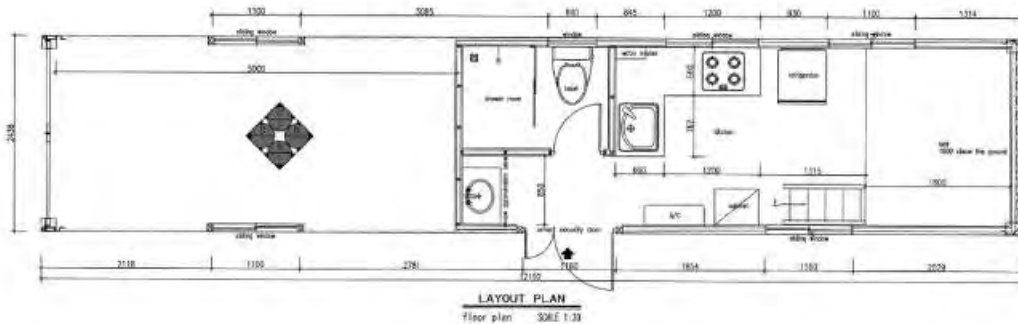

True blue FD-CH-CC300 40HQ Hunter's Container House

SPECIFICATION	
External Size	12.192*2.438*2.896m(40HQ standard sea container)
Wall panel	Wall structure Sea container wall+ steel beam+ 50mm insulation layer + integrated wall panel
Steel structure	2.5-3.0mm welding steel structure
Windows	Aluminum frame hollow glass window
Exterior door	Steel security Door
Kitchen	Quartz top wood cabinet , stainless steel kitchen sink, tap
Floor	Sea container floor + basement board+ stone plastic floor / laminated wood floor
Bathroom	Shower, sitting toilet , wash basin,mirror(tiles for wall and floor)
Loft	loft design with stair
Plumbing system	32mm PPR for water pipe, 110mm PVC for waste pipe
Electricity system	Switch, socket, led light, waterproof socket, distribution box
Electric equipment(Optional)	Heater, air conditioner, stove,fridge
Shipping	Ship as SOC container without package