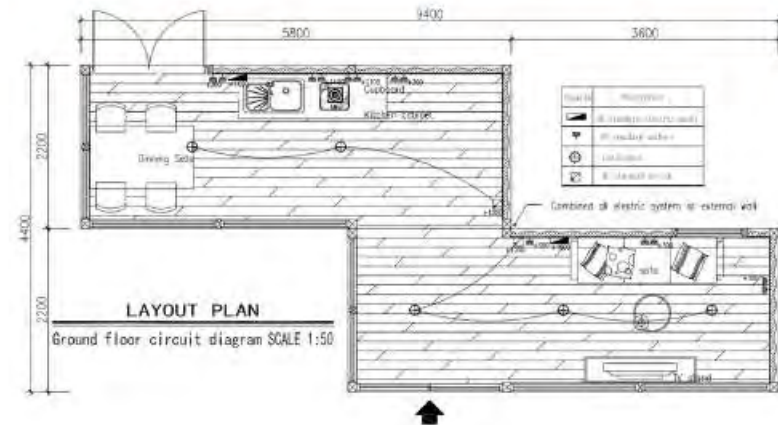

# FD-CH-NB100 5.8m Container House

SPECIFICATION	
External Size	5.8*2.2*2.5m*2units
Wall panel	Wall structure Anti-corrosion wooden panel+ steel beam+ 50mm insulation layer + integrated wall panel
Steel structure	2.5-3.0mm welding steel structure
Windows	Sliding glass window
Exterior door	Glass sliding door
Interior door	Wood door
Floor	Steel panel + steel beam+insulation layer+basement board+ stone plastic floor
Bathroom	Shower, sitting toilet , wash basin,mirror(tiles for bathroom)
Kitchen	Wooden top cabinet , stainless steel kitchen sink, tap
Plumbing system	32mm PPR for water pipe, 110mm PVC for waste pipe
Electricity system	Switch, socket, led light, waterproof socket, distribution box
Shipping	Loading into 40HQ sea container to ship
Furniture	Bed frame and wardrobe

# FD-CH-NB200 Muti- Container House

SPECIFICATION	
External Size	5.8*2.2*2.5m*2units, 11.8*2.2*2.5m
Wall panel	Wall structure Steel panel + steel beam+ 50mm insulation layer + integrated wall panel
Steel structure	2.5-3.0mm welding steel structure
Windows	Sliding glass window
Exterior door	Glass sliding door
Interior door	Wood door
Floor	Steel panel + steel beam+insulation layer+basement board+ stone plastic floor
Bathroom	Shower, sitting toilet , wash basin,mirror(tiles for bathroom)
Kitchen	Quartz top wood cabinet , cupboard, stainless steel kitchen sink, tap
Plumbing system	32mm PPR for water pipe, 110mm PVC for waste pipe
Electricity system	Switch, socket, led light, waterproof socket, distribution box
Shipping	Loading into 2units 40HQ sea container to ship
Furniture	Dining sets, sofa, tv stand, bed frame, stair,