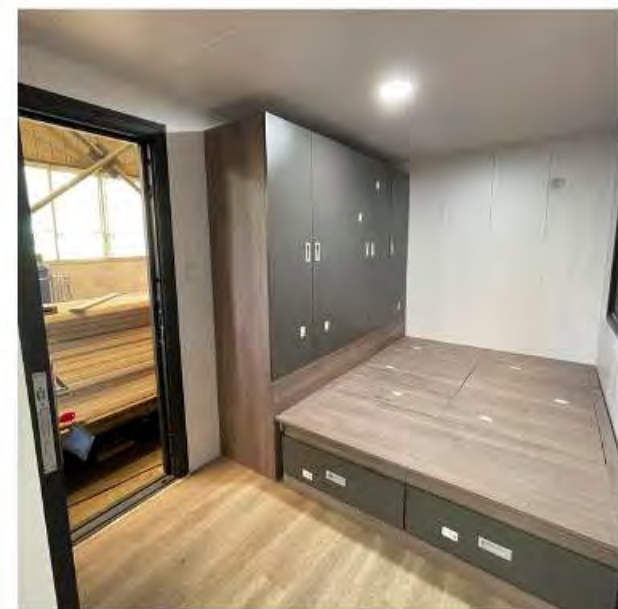

# FD-CH-NB100 5.8m Container House

SPECIFICATION	
External Size	5.8*2.2*2.5m*2units
Wall panel	Wall structure Anti-corrosion wooden panel+ steel beam+ 50mm insulation layer + integrated wall panel
Steel structure	2.5-3.0mm welding steel structure
Windows	Sliding glass window
Exterior door	Glass sliding door
Interior door	Wood door
Floor	Steel panel + steel beam+insulation layer+basement board+ stone plastic floor
Bathroom	Shower, sitting toilet , wash basin,mirror(tiles for bathroom)
Kitchen	Wooden top cabinet , stainless steel kitchen sink, tap
Plumbing system	32mm PPR for water pipe, 110mm PVC for waste pipe
Electricity system	Switch, socket, led light, waterproof socket, distribution box
Shipping	Loading into 40HQ sea container to ship
Furniture	Bed frame and wardrobe

# FD-CH-NB200 Muti- Container House

SPECIFICATION	
External Size	5.8*2.2*2.5m*2units, 11.8*2.2*2.5m
Wall panel	Wall structure Steel panel + steel beam+ 50mm insulation layer + integrated wall panel
Steel structure	2.5-3.0mm welding steel structure
Windows	Sliding glass window
Exterior door	Glass sliding door
Interior door	Wood door
Floor	Steel panel + steel beam+insulation layer+basement board+ stone plastic floor
Bathroom	Shower, sitting toilet , wash basin,mirror(tiles for bathroom)
Kitchen	Quartz top wood cabinet , cupboard, stainless steel kitchen sink, tap
Plumbing system	32mm PPR for water pipe, 110mm PVC for waste pipe
Electricity system	Switch, socket, led light, waterproof socket, distribution box
Shipping	Loading into 2units 40HQ sea container to ship
Furniture	Dining sets, sofa, tv stand, bed frame, stair,