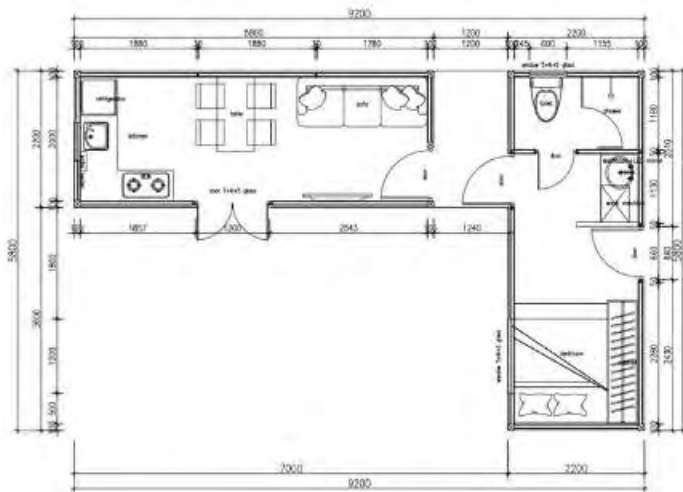

# FD-CH-NB100 5.8m Container House

SPECIFICATION	
External Size	5.8*2.2*2.5m*2units
Wall panel	Wall structure Anti-corrosion wooden panel+ steel beam+ 50mm insulation layer + integrated wall panel
Steel structure	2.5-3.0mm welding steel structure
Windows	Sliding glass window
Exterior door	Glass sliding door
Interior door	Wood door
Floor	Steel panel + steel beam+insulation layer+basement board+ stone plastic floor
Bathroom	Shower, sitting toilet , wash basin,mirror(tiles for bathroom)
Kitchen	Wooden top cabinet , stainless steel kitchen sink, tap
Plumbing system	32mm PPR for water pipe, 110mm PVC for waste pipe
Electricity system	Switch, socket, led light, waterproof socket, distribution box
Shipping	Loading into 40HQ sea container to ship
Furniture	Bed frame and wardrobe

# FD-CH-NB200 Muti- Container House

SPECIFICATION	
External Size	5.8*2.2*2.5m*2units, 11.8*2.2*2.5m
Wall panel	Wall structure Steel panel + steel beam+ 50mm insulation layer + integrated wall panel
Steel structure	2.5-3.0mm welding steel structure
Windows	Sliding glass window
Exterior door	Glass sliding door
Interior door	Wood door
Floor	Steel panel + steel beam+insulation layer+basement board+ stone plastic floor
Bathroom	Shower, sitting toilet , wash basin,mirror(tiles for bathroom)
Kitchen	Quartz top wood cabinet , cupboard, stainless steel kitchen sink, tap
Plumbing system	32mm PPR for water pipe, 110mm PVC for waste pipe
Electricity system	Switch, socket, led light, waterproof socket, distribution box
Shipping	Loading into 2units 40HQ sea container to ship
Furniture	Dining sets, sofa, tv stand, bed frame, stair,