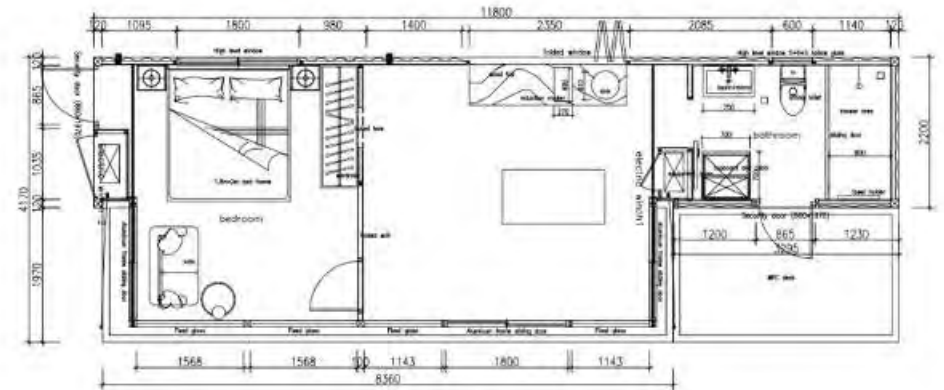

LAYOUT PLAN