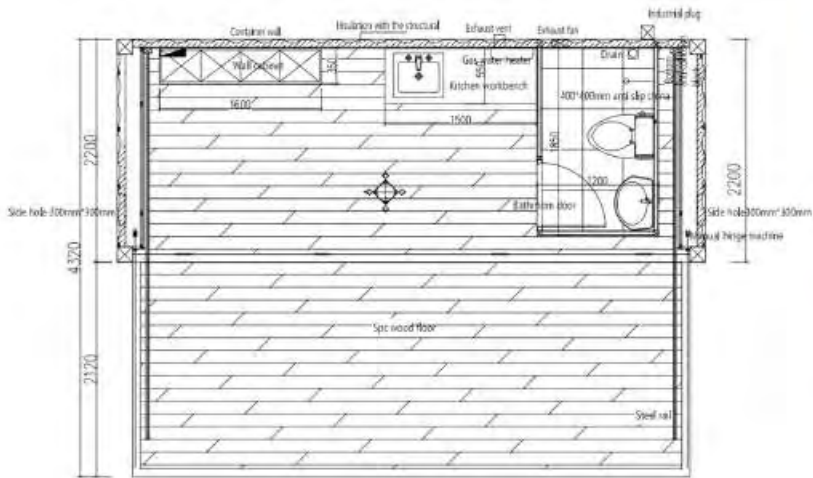

FD-CH-EP100 5.8m Expandable Container House

SPECIFICATION	
External Size	5.8*4.32*2.5m
Folded Size	5.8*2.2*2.5m
Wall structure	Waved steel panel+ steel beam+ 50mm insulation layer + integrated wall panel
Steel structure	2.5-3.0mm welding steel structure
Windows	Aluminum frame hollow glass window
Exterior door	Steel security Door
Automatic system	Winches, steel ropes, remote
Floor	Steel panel + steel beam+basement board+ stone plastic floor / laminated wood floor
Bathroom	Shower, sitting toilet , wash basin,mirror
Kitchen	Quartz top wood cabinet , stainless steel kitchen sink, tap
Plumbing system	32mm PPR for water pipe, 110mm PVC for waste pipe
Electricity system	Switch, socket, led light, waterproof socket, distribution box
Shipping	Loading into 40HQ container to ship