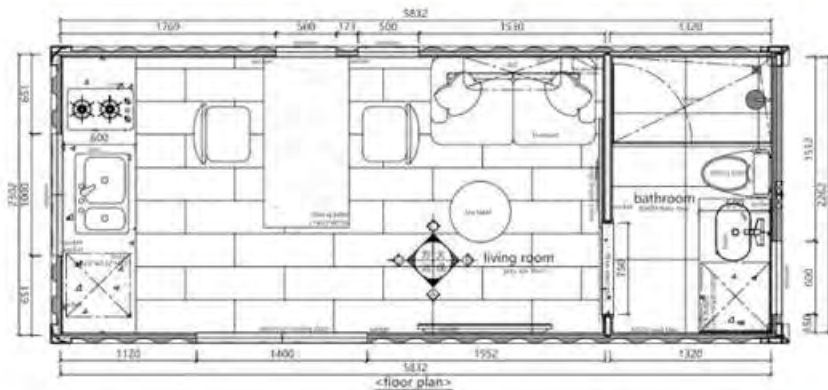

# FD-CH-NB200 Muti- Container House

SPECIFICATION	
External Size	5.8*2.2*2.5m*2units, 11.8*2.2*2.5m
Wall panel	Wall structure Steel panel + steel beam+ 50mm insulation layer + integrated wall panel
Steel structure	2.5-3.0mm welding steel structure
Windows	Sliding glass window
Exterior door	Glass sliding door
Interior door	Wood door
Floor	Steel panel + steel beam+insulation layer+basement board+ stone plastic floor
Bathroom	Shower, sitting toilet , wash basin,mirror(tiles for bathroom)
Kitchen	Quartz top wood cabinet , cupboard, stainless steel kitchen sink, tap
Plumbing system	32mm PPR for water pipe, 110mm PVC for waste pipe
Electricity system	Switch, socket, led light, waterproof socket, distribution box
Shipping	Loading into 2units 40HQ sea container to ship
Furniture	Dining sets, sofa, tv stand, bed frame, stair,

# 20FT Sea Container House

SPECIFICATION	
External Size	6.058*2.438*2.591m(20FT standard sea container)
Wall panel	Sea container wall+ steel beam+ 50mm insulation layer + integrated wall panel
Steel structure	2.5-3.0mm welding steel structure
Windows	Aluminum frame hollow glass window
Exterior door	Aluminum frame hollow glass sliding door
Interior door	Wood sliding door
Floor	Sea container floor + basement board+ stone plastic floor / laminated wood floor
Bathroom	Shower, sitting toilet , wash basin,mirror
Kitchen	Quartz top wood cabinet , stainless steel kitchen sink, tap
Plumbing system	32mm PPR for water pipe, 110mm PVC for waste pipe
Electricity system	Switch, socket, led light, waterproof socket, distribution box
Shipping	Ship as SOC container without package
Furniture	Wall bed, sofa
Electric equipment(Optional)	Washing machine, electric stove, fridge, air conditioner