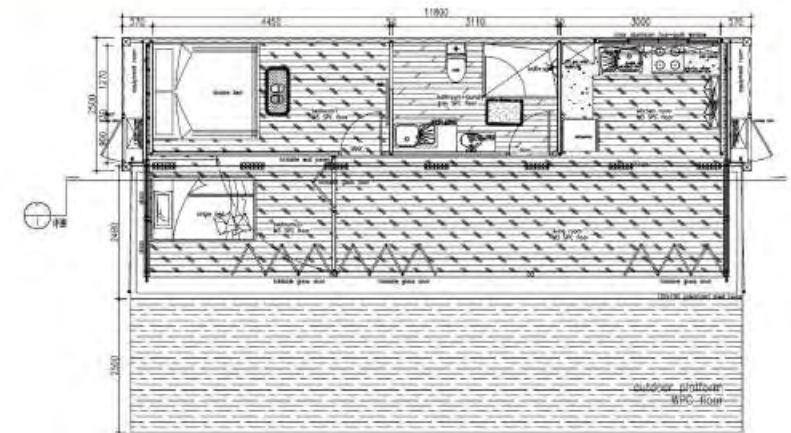

# True blue FD-CH-CC300 40HQ Hunter's Container House

SPECIFICATION	
External Size	12.192*2.438*2.896m(40HQ standard sea container)
Wall panel	Wall structure Sea container wall+ steel beam+ 50mm insulation layer + integrated wall panel
Steel structure	2.5-3.0mm welding steel structure
Windows	Aluminum frame hollow glass window
Exterior door	Steel security Door
Kitchen	Quartz top wood cabinet , stainless steel kitchen sink, tap
Floor	Sea container floor + basement board+ stone plastic floor / laminated wood floor
Bathroom	Shower, sitting toilet , wash basin,mirror( tiles for wall and floor)
Loft	loft design with stair
Plumbing system	32mm PPR for water pipe, 110mm PVC for waste pipe
Electricity system	Switch, socket, led light, waterproof socket, distribution box
Electric equipment(Optional)	Heater, air conditioner, stove,fridge
Shipping	Ship as SOC container without package

# FD-CH-CC500 Container Office

SPECIFICATION	
External Size	12.192*2.438*2.896m(40HQ standard sea container)
Wall structure	Sea container wall+ steel beam+ 50mm rock wood+ OSB board + integrated wall panel
Steel structure	2.5-3.0mm welding steel structure
Windows	Aluminum frame hollow glass window
Exterior door	Glass sliding door
Interior door	Glass door
Floor	Sea container wall+ steel beam+ 50mm PU spray+ sea container floor +SPC floor
Bathroom	Sitting toilet , wash basin,mirror( tiles for wall and floor)
Plumbing system	32mm PPR for water pipe, 110mm PVC for waste pipe
Electricity system	Switch, socket, led light, waterproof socket, distribution box
Shipping	Ship as SOC container without package

**LAYOUT PLAN**