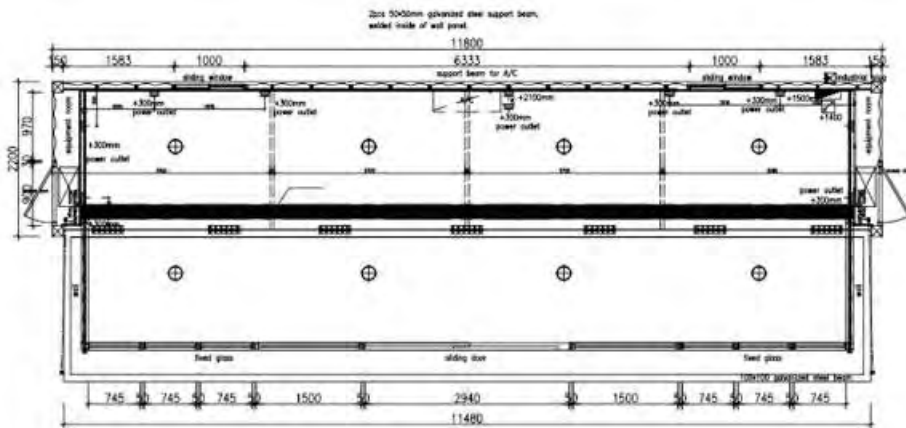

True blue CH-EP500 11.8m Expandable Container Office

SPECIFICATION	
External Size	11.8*4.37*2.5m
Folded Size	11.8*2.2*2.5m
Wall structure	Waved steel panel+ steel beam+ 50mm insulation layer + integrated wall panel
Steel structure	2.5-3.0mm welding steel structure
Windows	8mm tempered glass
Exterior door	Glass sliding door
Automatic system	Winches, steel ropes, remote controller
Floor	Steel panel + steel beam+basement board+ vinyl floor
Electricity system	Switch, socket, led light, waterproof socket, distribution box
Shipping	Loading into 40 HQ sea container to ship