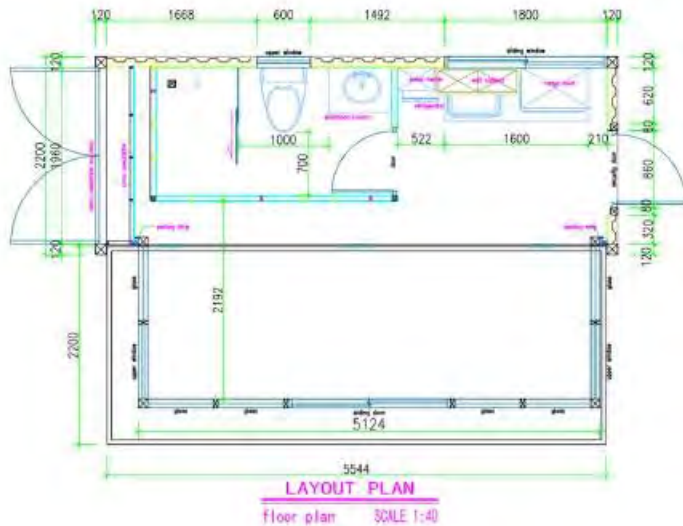

Time blue FD-CH-EP300 5.8m Expandable Container House

SPECIFICATION	
External Size	5.8*4.17*2.5m
Folded Size	5.8*2.2*2.5m
Wall structure	Waved steel panel+ steel beam+ 50mm insulation layer + integrated wall panel
Steel structure	2.5-3.0mm welding steel structure
Windows	Fixed glass wall and sliding glass window
Exterior door	Glass sliding door
Interior door	Glass door
Floor	Steel panel + steel beam+basement board+ spc floor
Automatic system	Winches, steel ropes, remote controller
Bathroom	Shower, sitting toilet , wash basin,mirror(tiles for bathroom)
Kitchen	Quartz top wood cabinet , cupboard, stainless steel kitchen sink, tap
Plumbing system	32mm PPR for water pipe, 110mm PVC for waste pipe
Electricity system	Switch, socket, led light, waterproof socket, distribution box
Furniture	Heater, fridge, electric stove, exhaust fan
Shipping	Loading into 40HQ sea container to ship