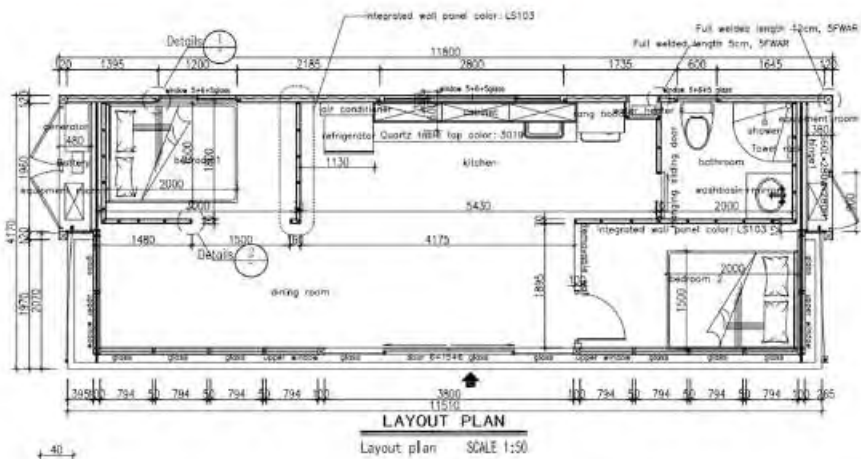

FD-CH-EP700 Expandable Container House

SPECIFICATION	
External Size	11.8*4.17*2.5m
Folded Size	11.8*2.2*2.5m
Wall structure	Waved steel panel+ steel beam+ 50mm insulation layer + integrated wall panel
Steel structure	2.5-3.0mm welding steel structure
Windows	Fixed glass wall and sliding glass window
Exterior door	Glass sliding door
Interior door	Wood door
Floor	Steel panel + steel beam+basement board+ stone plastic floor
Automatic system	Winches, steel ropes, remote controller
Bathroom	Shower, sitting toilet , wash basin,mirror(tiles for bathroom)
Kitchen	Quartz top wood cabinet , cupboard, stainless steel kitchen sink, tap
Plumbing system	32mm PPR for water pipe, 110mm PVC for waste pipe
Electricity system	Switch, socket, led light, waterproof socket, distribution box
Furniture	Bed frame, heater, air conditioner, fridge,exhaust fan, oven
Shipping	Loading into 40HQ sea container to ship