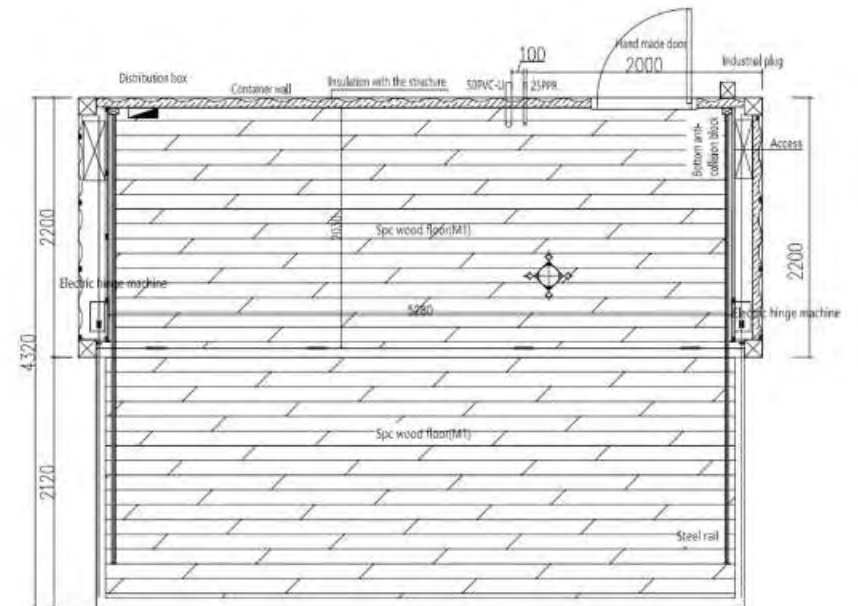

# FD-CH-CC500 Container Office

SPECIFICATION	
External Size	12.192*2.438*2.896m(40HQ standard sea container)
Wall structure	Sea container wall+ steel beam+ 50mm rock wood+ OSB board + integrated wall panel
Steel structure	2.5-3.0mm welding steel structure
Windows	Aluminum frame hollow glass window
Exterior door	Glass sliding door
Interior door	Glass door
Floor	Sea container wall+ steel beam+ 50mm PU spray+ sea container floor +SPC floor
Bathroom	Sitting toilet , wash basin,mirror( tiles for wall and floor)
Plumbing system	32mm PPR for water pipe, 110mm PVC for waste pipe
Electricity system	Switch, socket, led light, waterproof socket, distribution box
Shipping	Ship as SOC container without package

# FD-CH-EP200 5.8m Expandable Container Office

SPECIFICATION	
External Size	5.8*4.32*2.5m
Folded Size	5.8*2.2*2.5m
Wall structure	Waved steel panel+ steel beam+ 50mm insulation layer + integrated wall panel
Steel structure	2.5-3.0mm welding steel structure
Windows	Aluminum frame hollow glass window
Exterior door	Steel security Door
Automatic system	Winches, steel ropes, remote controller
Floor	Steel panel + steel beam+basement board+ stone plastic floor / laminated wood floor
Plumbing system	32mm PPR for water pipe, 110mm PVC for waste pipe
Electricity system	Switch, socket, led light, waterproof socket, distribution box
Shipping	Loading into 40HQ container to ship