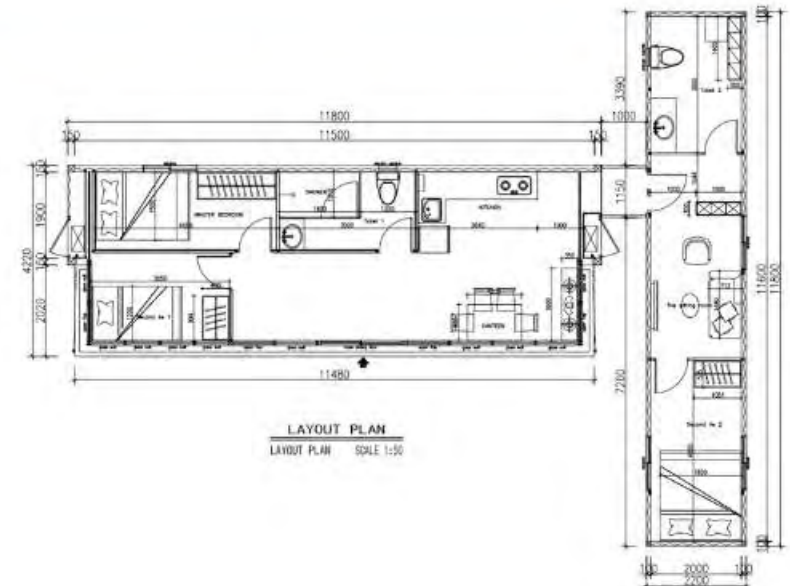

SPECIFICATION	
External Size	11.8*4.22*2.5m+ 11.8*2.2*2.5m
Folded Size	11.8*2.2*2.5m+ 11.8*2.2*2.5m
Wall structure	Waved steel panel+ steel beam+ 50mm insulation layer + integrated wall panel
Steel structure	2.5-3.0mm welding steel structure
Windows	Fixed glass wall and sliding glass window
Exterior door	Glass sliding door
Interior door	Wood door
Floor	Steel panel + steel beam+basement board+ stone plastic floor
Automatic system	Winches, steel ropes, remote controller
Bathroom	Shower, sitting toilet , wash basin,mirror(tiles for bathroom)
Kitchen	Quartz top wood cabinet , cupboard, stainless steel kitchen sink, tap
Plumbing system	32mm PPR for water pipe, 110mm PVC for waste pipe
Electricity system	Switch, socket, led light, waterproof socket, distribution box
Shipping	Loading into 2units 40HQ sea container to ship