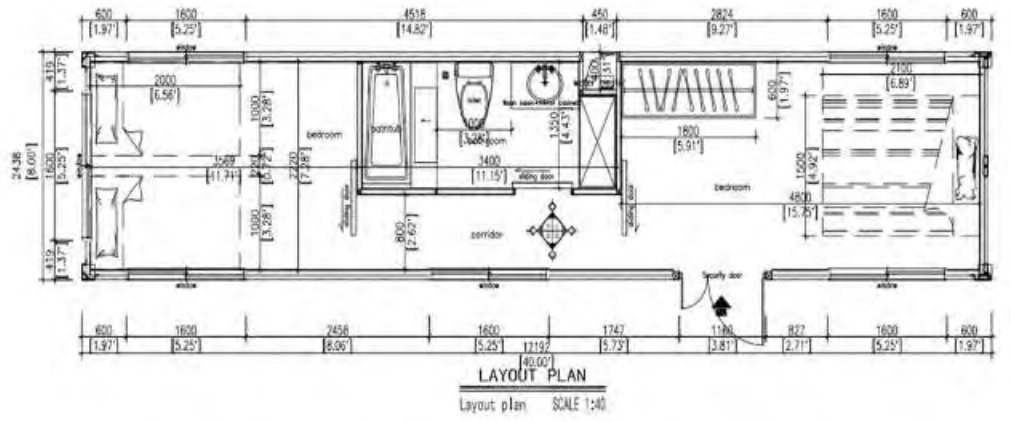

# 20FT Sea Container House

SPECIFICATION	
External Size	6.058*2.438*2.591m(20FT standard sea container)
Wall panel	Sea container wall+ steel beam+ 50mm insulation layer + integrated wall panel
Steel structure	2.5-3.0mm welding steel structure
Windows	Aluminum frame hollow glass window
Exterior door	Aluminum frame hollow glass sliding door
Interior door	Wood sliding door
Floor	Sea container floor + basement board+ stone plastic floor / laminated wood floor
Bathroom	Shower, sitting toilet , wash basin,mirror
Kitchen	Quartz top wood cabinet , stainless steel kitchen sink, tap
Plumbing system	32mm PPR for water pipe, 110mm PVC for waste pipe
Electricity system	Switch, socket, led light, waterproof socket, distribution box
Shipping	Ship as SOC container without package
Furniture	Wall bed, sofa
Electric equipment(Optional)	Washing machine, electric stove, fridge, air conditioner

# FD-CH-CC200 40HQ Sea Container House

SPECIFICATION	
External Size	12.192*2.438*2.896m(40HQ standard sea container)
Wall panel	Wall structure Sea container wall+ steel beam+ 50mm insulation layer + integrated wall panel
Steel structure	2.5-3.0mm welding steel structure
Windows	Aluminum frame hollow glass window
Exterior door	Steel security Door
Interior door	Door hanging
Floor	Sea container floor + basement board+ stone plastic floor / laminated wood floor
Bathroom	Bathtub, sitting toilet , wash basin,mirror( tiles for wall and floor)
Kitchen	32mm PPR for water pipe, 110mm PVC for waste pipe
Plumbing system	32mm PPR for water pipe, 110mm PVC for waste pipe
Electricity system	Switch, socket, led light, waterproof socket, distribution box
Shipping	Loading into 2units 40HQ sea container to ship
Electric equipment(Optional)	Heater, air conditioner
Furniture	Wardrobe, single bed, double bed