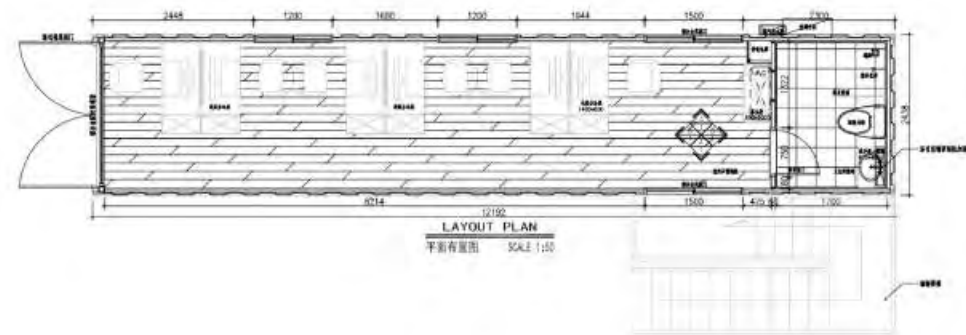

SPECIFICATION	
External Size	12.192*2.438*2.896m(40HQ standard sea container)
Wall structure	Sea container wall+ steel beam+ 50mm rock wood+ OSB board + integrated wall panel
Steel structure	2.5-3.0mm welding steel structure
Windows	Aluminum frame hollow glass window
Exterior door	Glass sliding door
Interior door	Glass door
Floor	Sea container wall+ steel beam+ 50mm PU spray+ sea container floor +SPC floor
Bathroom	Sitting toilet , wash basin,mirror(tiles for wall and floor)
Plumbing system	32mm PPR for water pipe, 110mm PVC for waste pipe
Electricity system	Switch, socket, led light, waterproof socket, distribution box
Shipping	Ship as SOC container without package