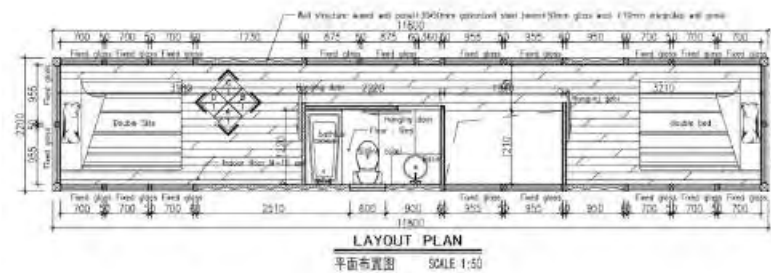

SPECIFICATION	
External Size	5.8*2.2*2.5m*2units, 11.8*2.2*2.5m
Wall panel	Wall structure Steel panel + steel beam+ 50mm insulation layer + integrated wall panel
Steel structure	2.5-3.0mm welding steel structure
Windows	Sliding glass window
Exterior door	Glass sliding door
Interior door	Wood door
Floor	Steel panel + steel beam+insulation layer+basement board+ stone plastic floor
Bathroom	Shower, sitting toilet , wash basin,mirror(tiles for bathroom)
Kitchen	Quartz top wood cabinet , cupboard, stainless steel kitchen sink, tap
Plumbing system	32mm PPR for water pipe, 110mm PVC for waste pipe
Electricity system	Switch, socket, led light, waterproof socket, distribution box
Shipping	Loading into 2units 40HQ sea container to ship
Furniture	Dining sets, sofa, tv stand, bed frame, stair,