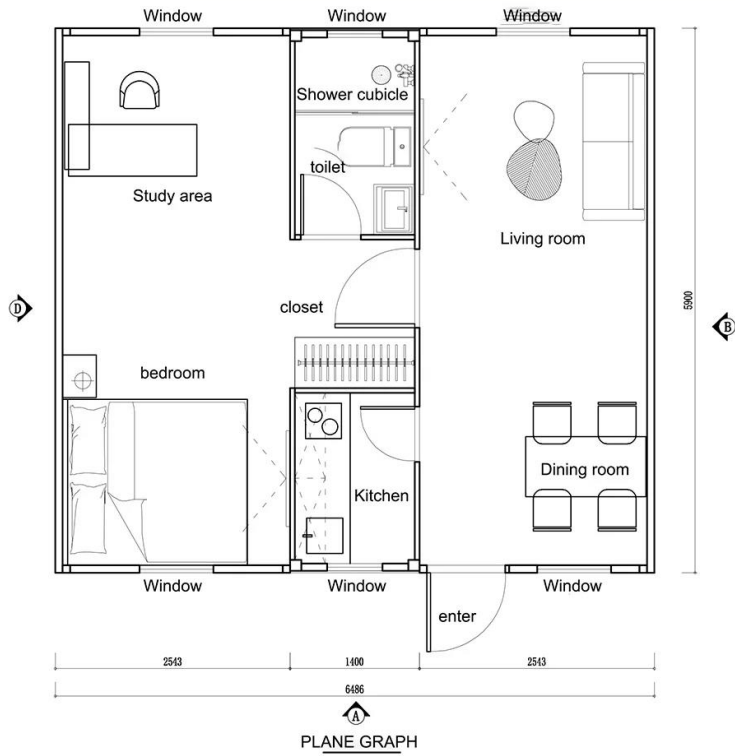

FULLY EQUIPPED

PROVIDER FOR CONTAINER HOUSE