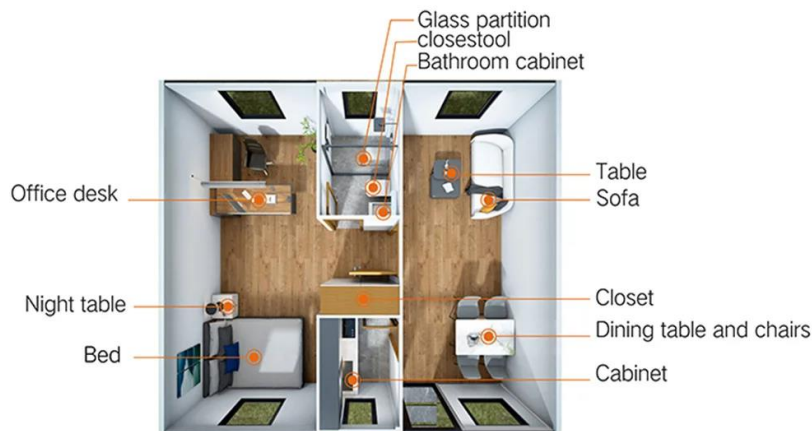

FULLY EQUIPPED

PROVIDER FOR CONTAINER HOUSE