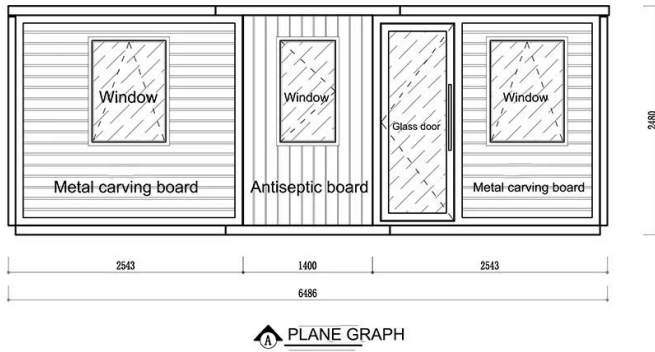

FULLY EQUIPPED

PROVIDER FOR CONTAINER HOUSE