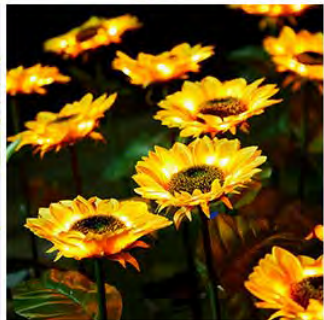

孔雀投影灯笼

工厂现货 一件起批

厂家直销 一件起批

27cm

EASY TO SETUP
No power cord required, just press
into the ground wherever you want

铁艺风铃灯

*玻璃球风铃

- 滴胶