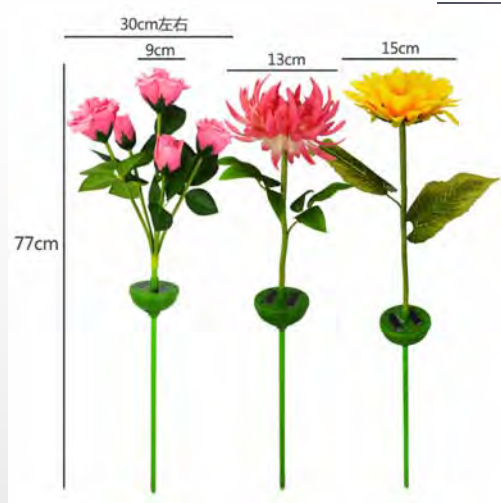

孔雀投影灯笼

工厂现货 一件起批

厂家直销 一件起批

27cm

EASY TO SETUP
No power cord required, just press
into the ground wherever you want

铁艺风铃灯

*玻璃球风铃

- 滴胶