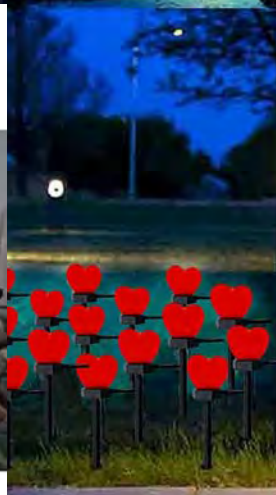

ABS爱心地插灯

- 单支
- 一拖三
- 粉色/红色