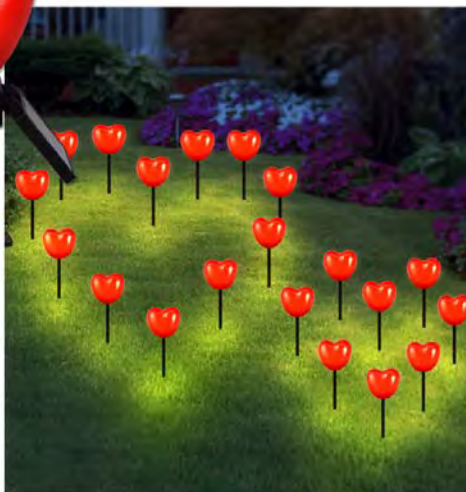

ABS爱心地插灯

- 单支
- 一拖三
- 粉色/红色