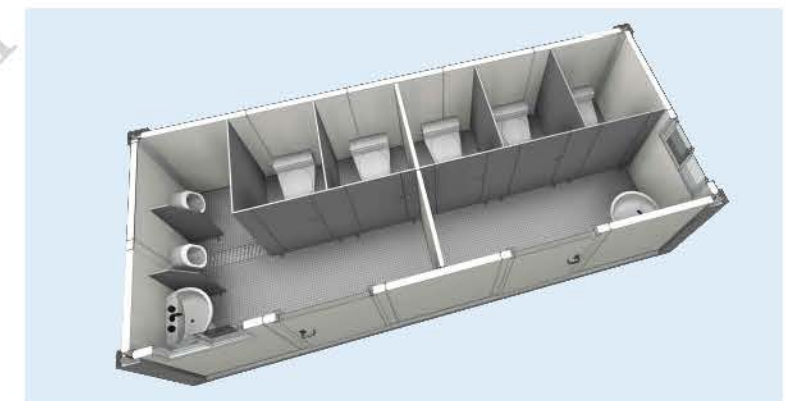

**CTR-FC**

Length: 6000/6058mm  
Width: 2438mm  
Height: 2591/2791/2991mm

**CTR-FD**

Length: 6000/6058mm  
Width: 2438mm  
Height: 2591/2791/2991mm

**CTR-FE**

Length: 6000/6058mm  
Width: 2438mm  
Height: 2591/2791/2991mm