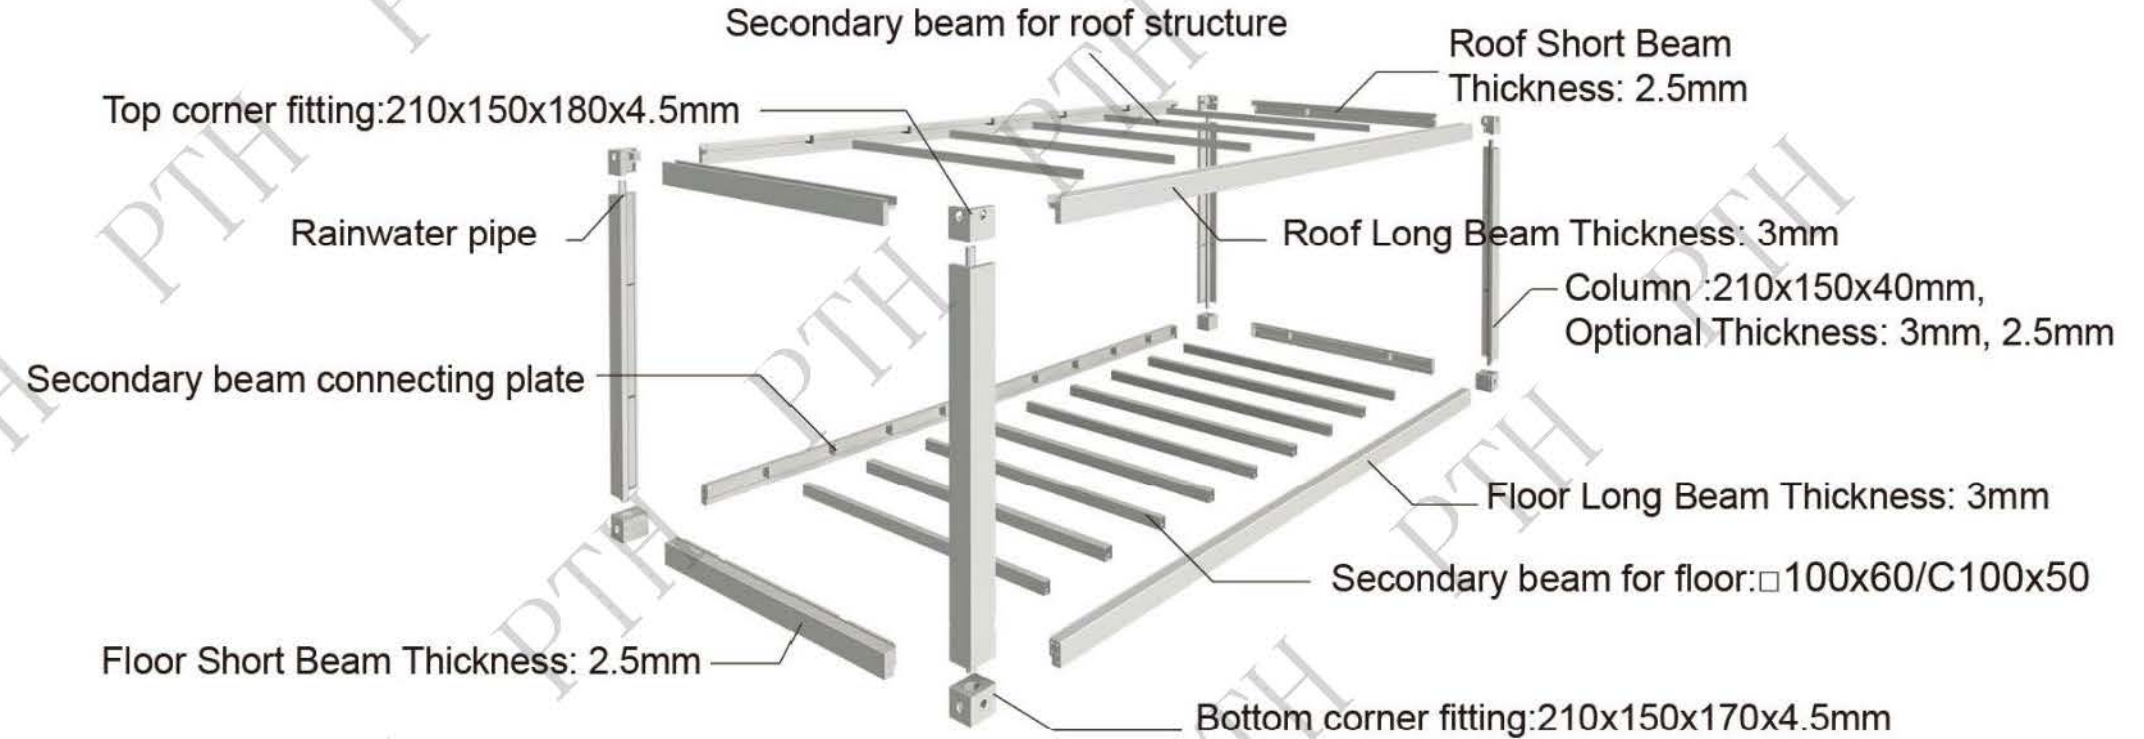

DETACHABLE CONTAINER HOUSE

Roof and bottom fittings of PTH detachable container will be produced in factory, and install on site.

So according to client's specific requirements, we can customize different sizes.

The standard container length can be extended from 6000mm to 6968mm/ 7938mm/ 8910mm