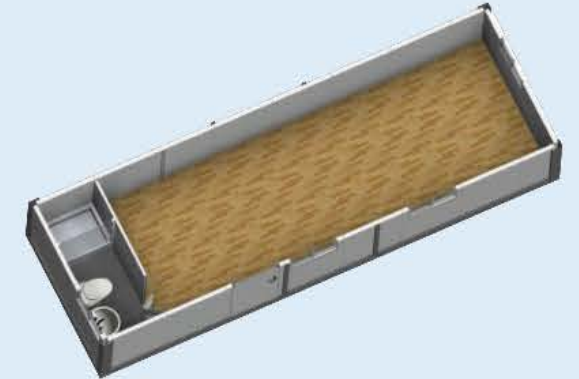

Length: 8910mm
Width: 3000mm
Height: 2591/2791/2991mm

CTR-DI