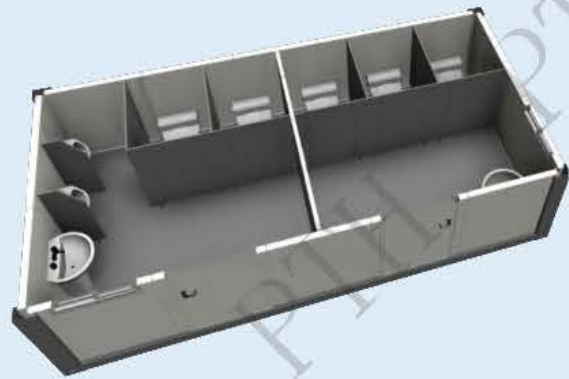

Length: 6000mm
Width: 3000mm
Height: 2591/2791/2991mm

CTR-DF