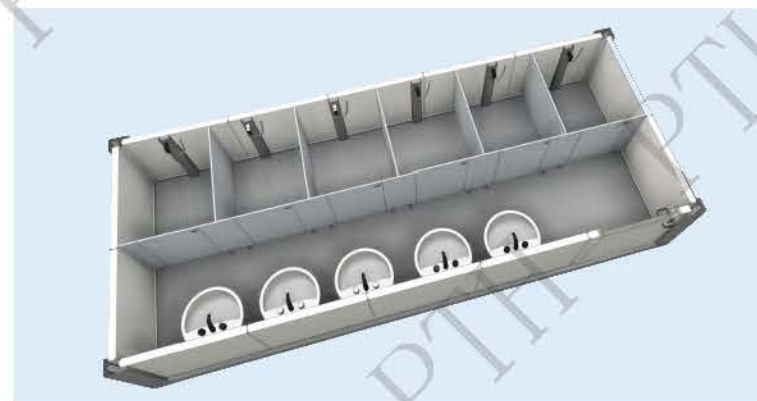

Length: 6000/6058mm
Width: 2438mm
Height: 2591/2791/2991mm

CTR-FE