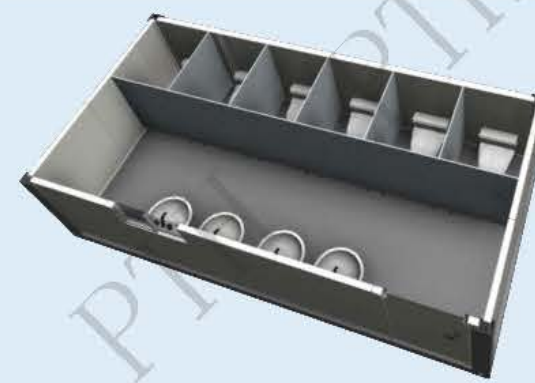

# DETACHABLE CONTAINER HOUSE

Length: 6000mm  
Width: 3000mm  
Height: 2591/2791/2991mm

**CTR-DA**

Length: 6000mm  
Width: 3000mm  
Height: 2591/2791/2991mm

**CTR-DB**

Length: 6000mm  
Width: 3000mm  
Height: 2591/2791/2991mm