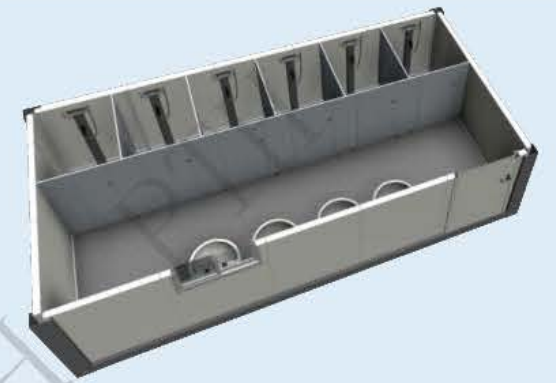

Length: 6000mm
Width: 3000mm
Height: 2591/2791/2991mm

CTR-DE