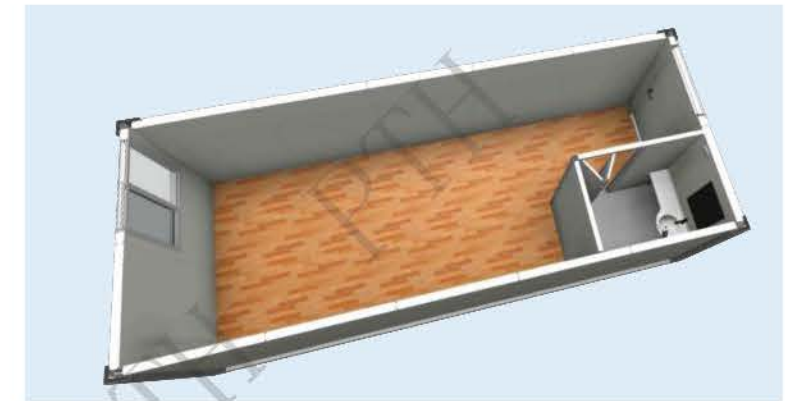

# FLAT-PACK CONTAINER HOUSE

Length: 6000/6058mm  
Width: 2438mm  
Height: 2591/2791/2991mm

**CTR-FA**

Length: 6000/6058mm  
Width: 2438mm  
Height: 2591/2791/2991mm

**CTR-FB**

Length: 6000/6058mm  
Width: 2438mm  
Height: 2591/2791/2991mm