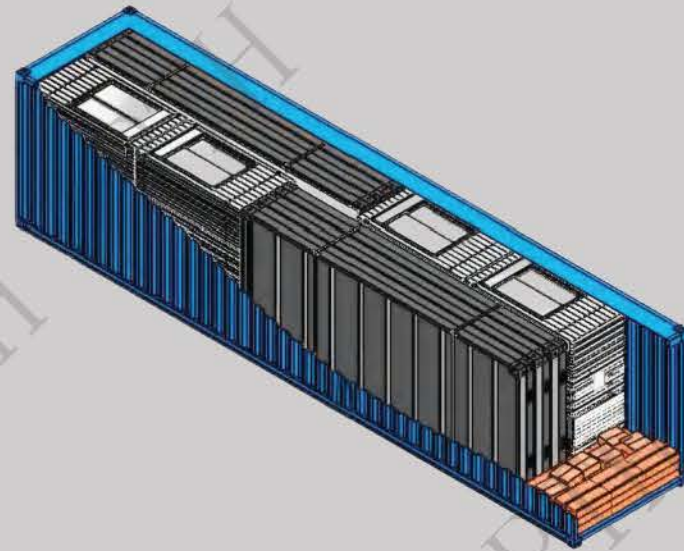

OPTION 2:
Container size:
6058mm*2438mm*2591mm
Package method: in bulk
Loading Qty: 6 units per 40ft HQ