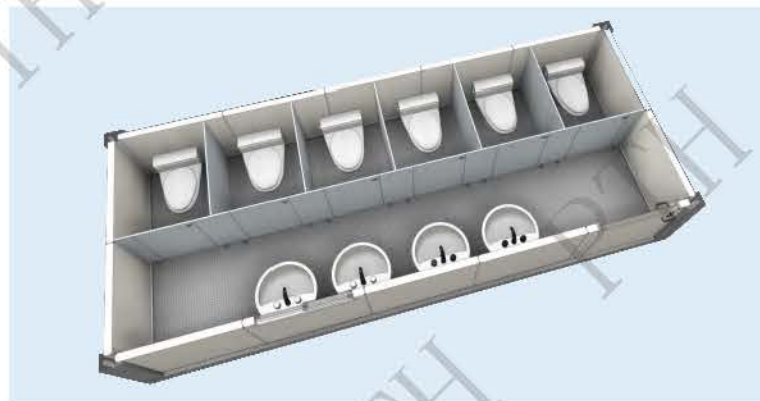

Length: 6000/6058mm
Width: 2438mm
Height: 2591/2791/2991mm

CTR-FD