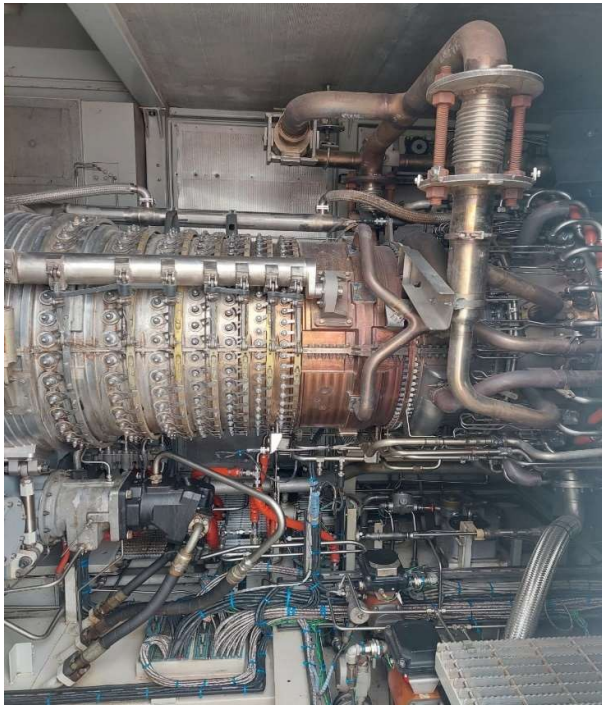

4x GE TM2500+

Description	GT1	GT2	GT3	GT4
Model	TM2500	TM2500	TM2500	TM2500
Serial Number	XXX-XX	XXX-XX	XXX-XX	XXX-XX
Manufacturing Year	2016	2016	2016	2016
Date of Operation	Jul-19	Jul-19	Jul-19	Jul-19
Current Running Hours	27,241	33,615	22,777	29,444
HSE Maintenance at Running Hours	24,766	31,000	20,022	26,875
Hours since Last HSE Maintenance	2,475	2,615	2,755	2,569

GT-1

GT- 2