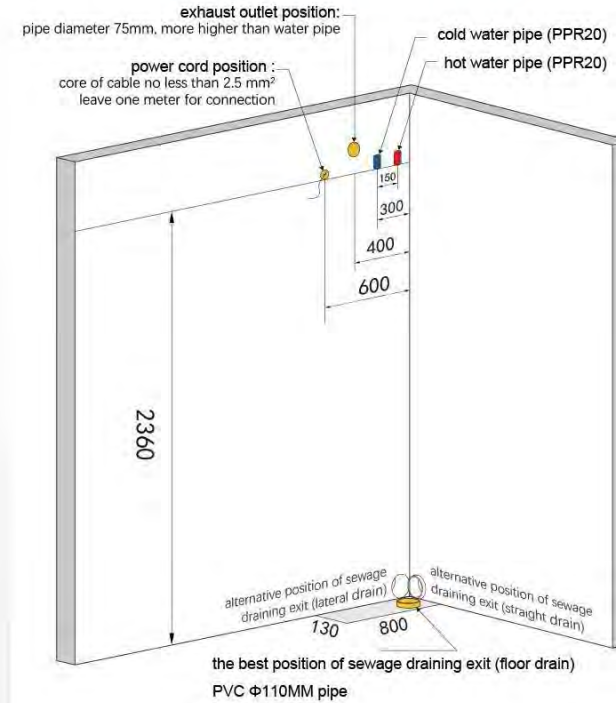

## Configuration parameters

	sort	marks
specification	size	1230X2450X2360mm
	inner height	2100mm
main parameters	body	5mm grade tempered glass+ explosion proof film
	back board	5mm grade tempered glass+ explosion proof film
	frame	aviation aluminum alloy
	tray	integrated PVC leakage proof tray + ceramic tiles
	roof	aluminous gusset plate
	door	push-and-pull door(with lock)
	water-entering pipe	PPR
	sewage pipe	PVC
washing area	floor drain	odor and blockage prevention
	basin	ceramic basin
	faucet	main body: copper ; surface: chrome plated
	bathroom cabinet	wooden bathroom cabinet with double door
	mirror	single silver mirror
toilet area	commodity shelf	8mm grade tempered glass
	towel hanging rod	304 stainless steel
	toilet	premium siphon type fully glazed toilet
bathing area	toilet paper box	premium siphon type fully glazed toilet
	shower	hand hold shower ; main body:copper
	screen	6mm grade tempered glass+ explosion proof film
	commodity shelf	8mm grade tempered glass*2
electric appliance	towel hanging rod	304 stainless steel
	bath heater	3 in1 fan heater(including exhaust fan,light)
	light	LED light
	switch	built-in x 1pc
	socket	built-in x 1pc

## Plan

### water and electricity layout (left-room)

#### 1. Three options for sewage pipe position(Dia. of pipe:110MM, with vent pipe )

Floor drain: should be in the shadow area, tee coupling close to the ground or pipe opening parallel to the ground

Straight drain: should be close to the corner and ground;