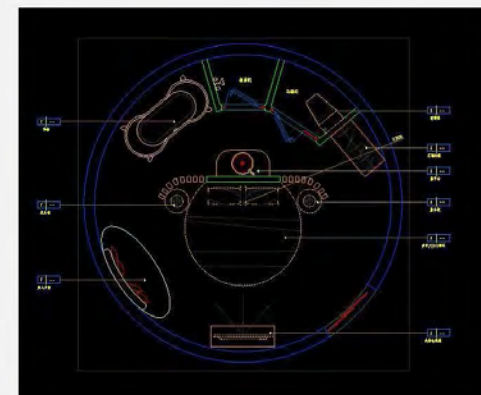

Decoration renderings