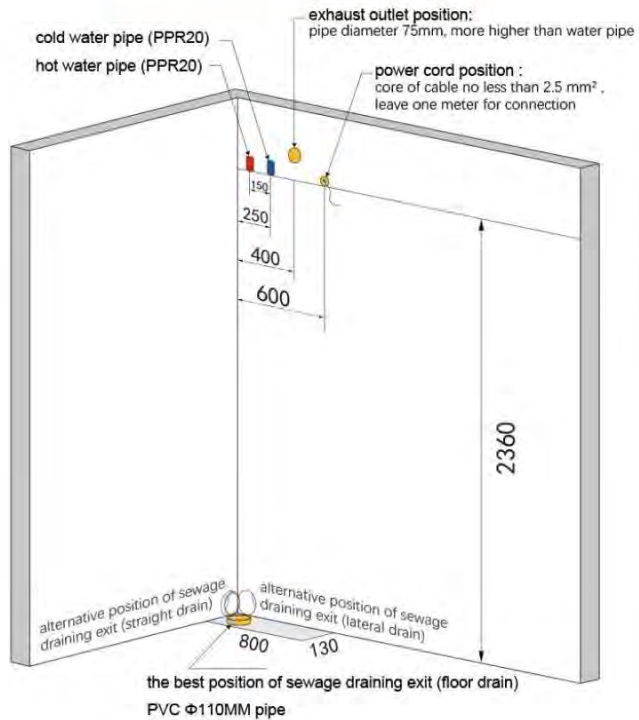

Preparation before installation

water and electricity layout (left-room)