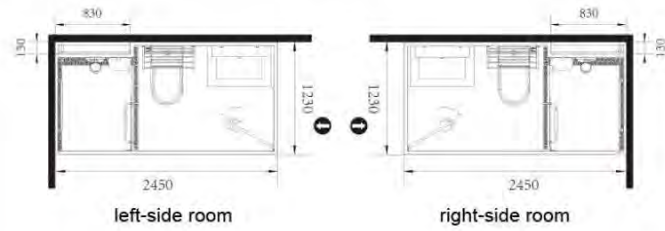

Plan

Preparation before installation

water and electricity layout (left-room)

water and electricity layout (right-room)

1. Three options for sewage pipe position(Dia. of pipe:110MM, with vent pipe)

Floor drain: should be in the shadow area, tee coupling close to the ground or pipe opening parallel to the ground

Straight drain: should be close to the corner and ground;

Lateral drain: should be close to the corner and ground;

2. Exhaust outlet (Dia. of pipe 75MM) and water-entering pipe(PPR20 pipe) position

Ground distance should be no less than 2350MM, and exhaust pipe should be outside the wall 100MM; exhaust outlet position should be more higher than water-entering pipe

3. power cord position

Ground distance should be no less than 2360MM. Please use 2.5 square power cord, one meter length left for connection.

4. Keep the ground in the installation area horizontal and smooth

5. All the pipes or cords should be left more longer, for easy jointing while installation.