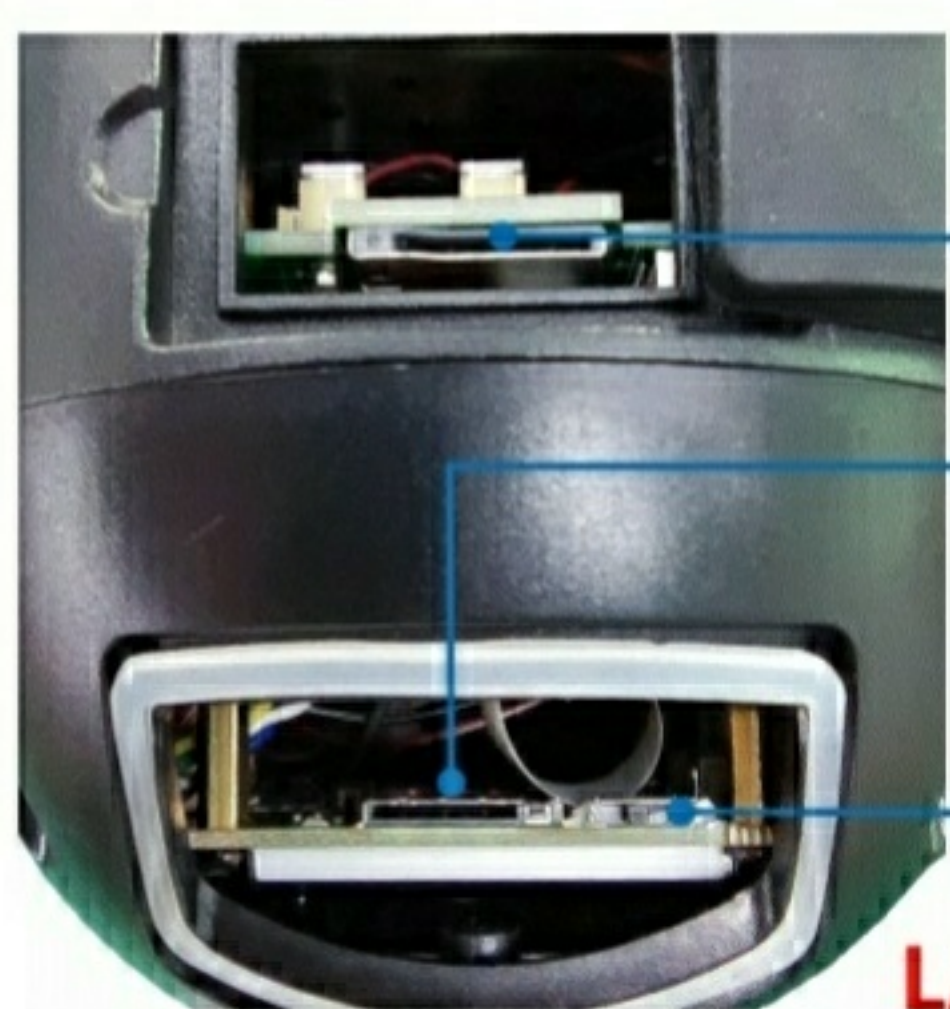

external speaker for
better two-way talking

4MP

Solar Power System Specs

Solar Panel Power	30W/5V/6A
Inbuilt Batteries	45000mAh
Size	350*600mm
Battery Type	32700 Lithium Iron Phosphate
Output Voltage	12V
Max Output Current	3A
Input Voltage	5V
Max Input Current	20A

Solar Light Specs

Light Power

100W

Solar Panel Power

12W/6V/2A

Inbuilt Batteries

15000mAh

Size

460*200*52mm

install on the yard walls

监控专用-太阳能供电系统

1. 充电状态指示灯
 请特太阳能板对太阳光的方向安装
 绿灯常亮: 充电电流大
 绿灯慢闪: 充电电流小
 充电电流大于 4A 时绿灯常亮

2. 电池电量状态指示
 蓝光: 50-100% 电量
 黄光: 15-50% 电量
 红光: <15% 电量

3. 电源接口指示:

注意: 太阳能板正负极接线 (正接板上) 接错接线, 会导致系统 (指示灯亮) 不能正常使用!

CCTV Specialized Solar Power Supply System

1. Charging state indicator
 Pls. install it face to the strong sunshine direction
 Greenlight flashes fastly. Charging current is strong
 Greenlight flashes slowly. Charging current is weak
 Greenlight is light or when charging current about 4A