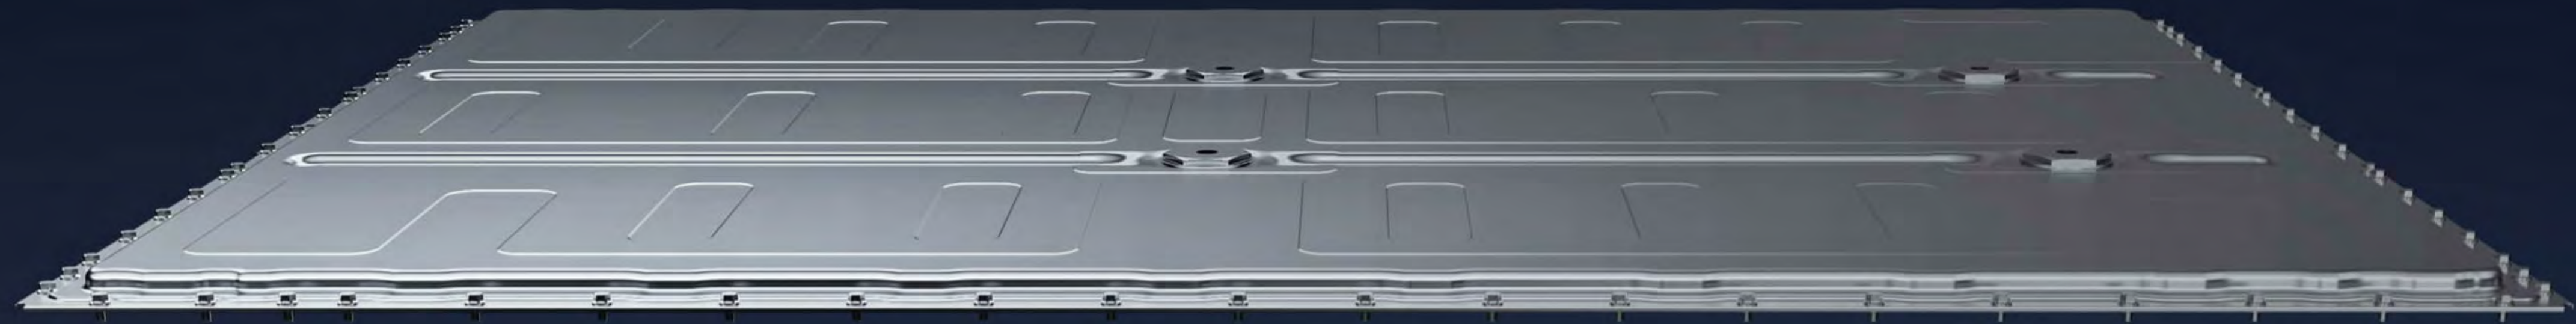

Navigation icons: Home, Search, Music, Play/Pause, Next, Previous

Home, Car, Windows, 24°C, SOS

A/C

P

Navigation map showing a route through a city.

24°C
HANGZHOU

Travel Agency
Cry for the

Every Breath You
Take

Trainstation
tarmo juhola

Center console touch screen displaying a car model and various controls.

WDDL BLEND
PERFORMANCE

DampTronic®

One-box

3060mm

1435mm

1030mm