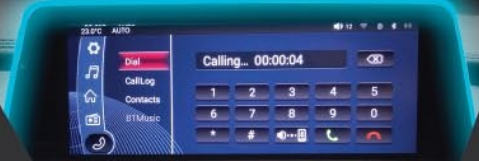

# i-TALK INTELLIGENT VOICE COMMAND (Intelligent Type)

MEDIA  
COMMAND

CONNECTIVITY

CAR CONTROL

PHONE CALL  
ACCESS SYSTEM

VOICE  
NAVIGATION

Answer call / Reject call

Music on / Music off  
Play Bluetooth music / Bluetooth music off  
Previous / Next