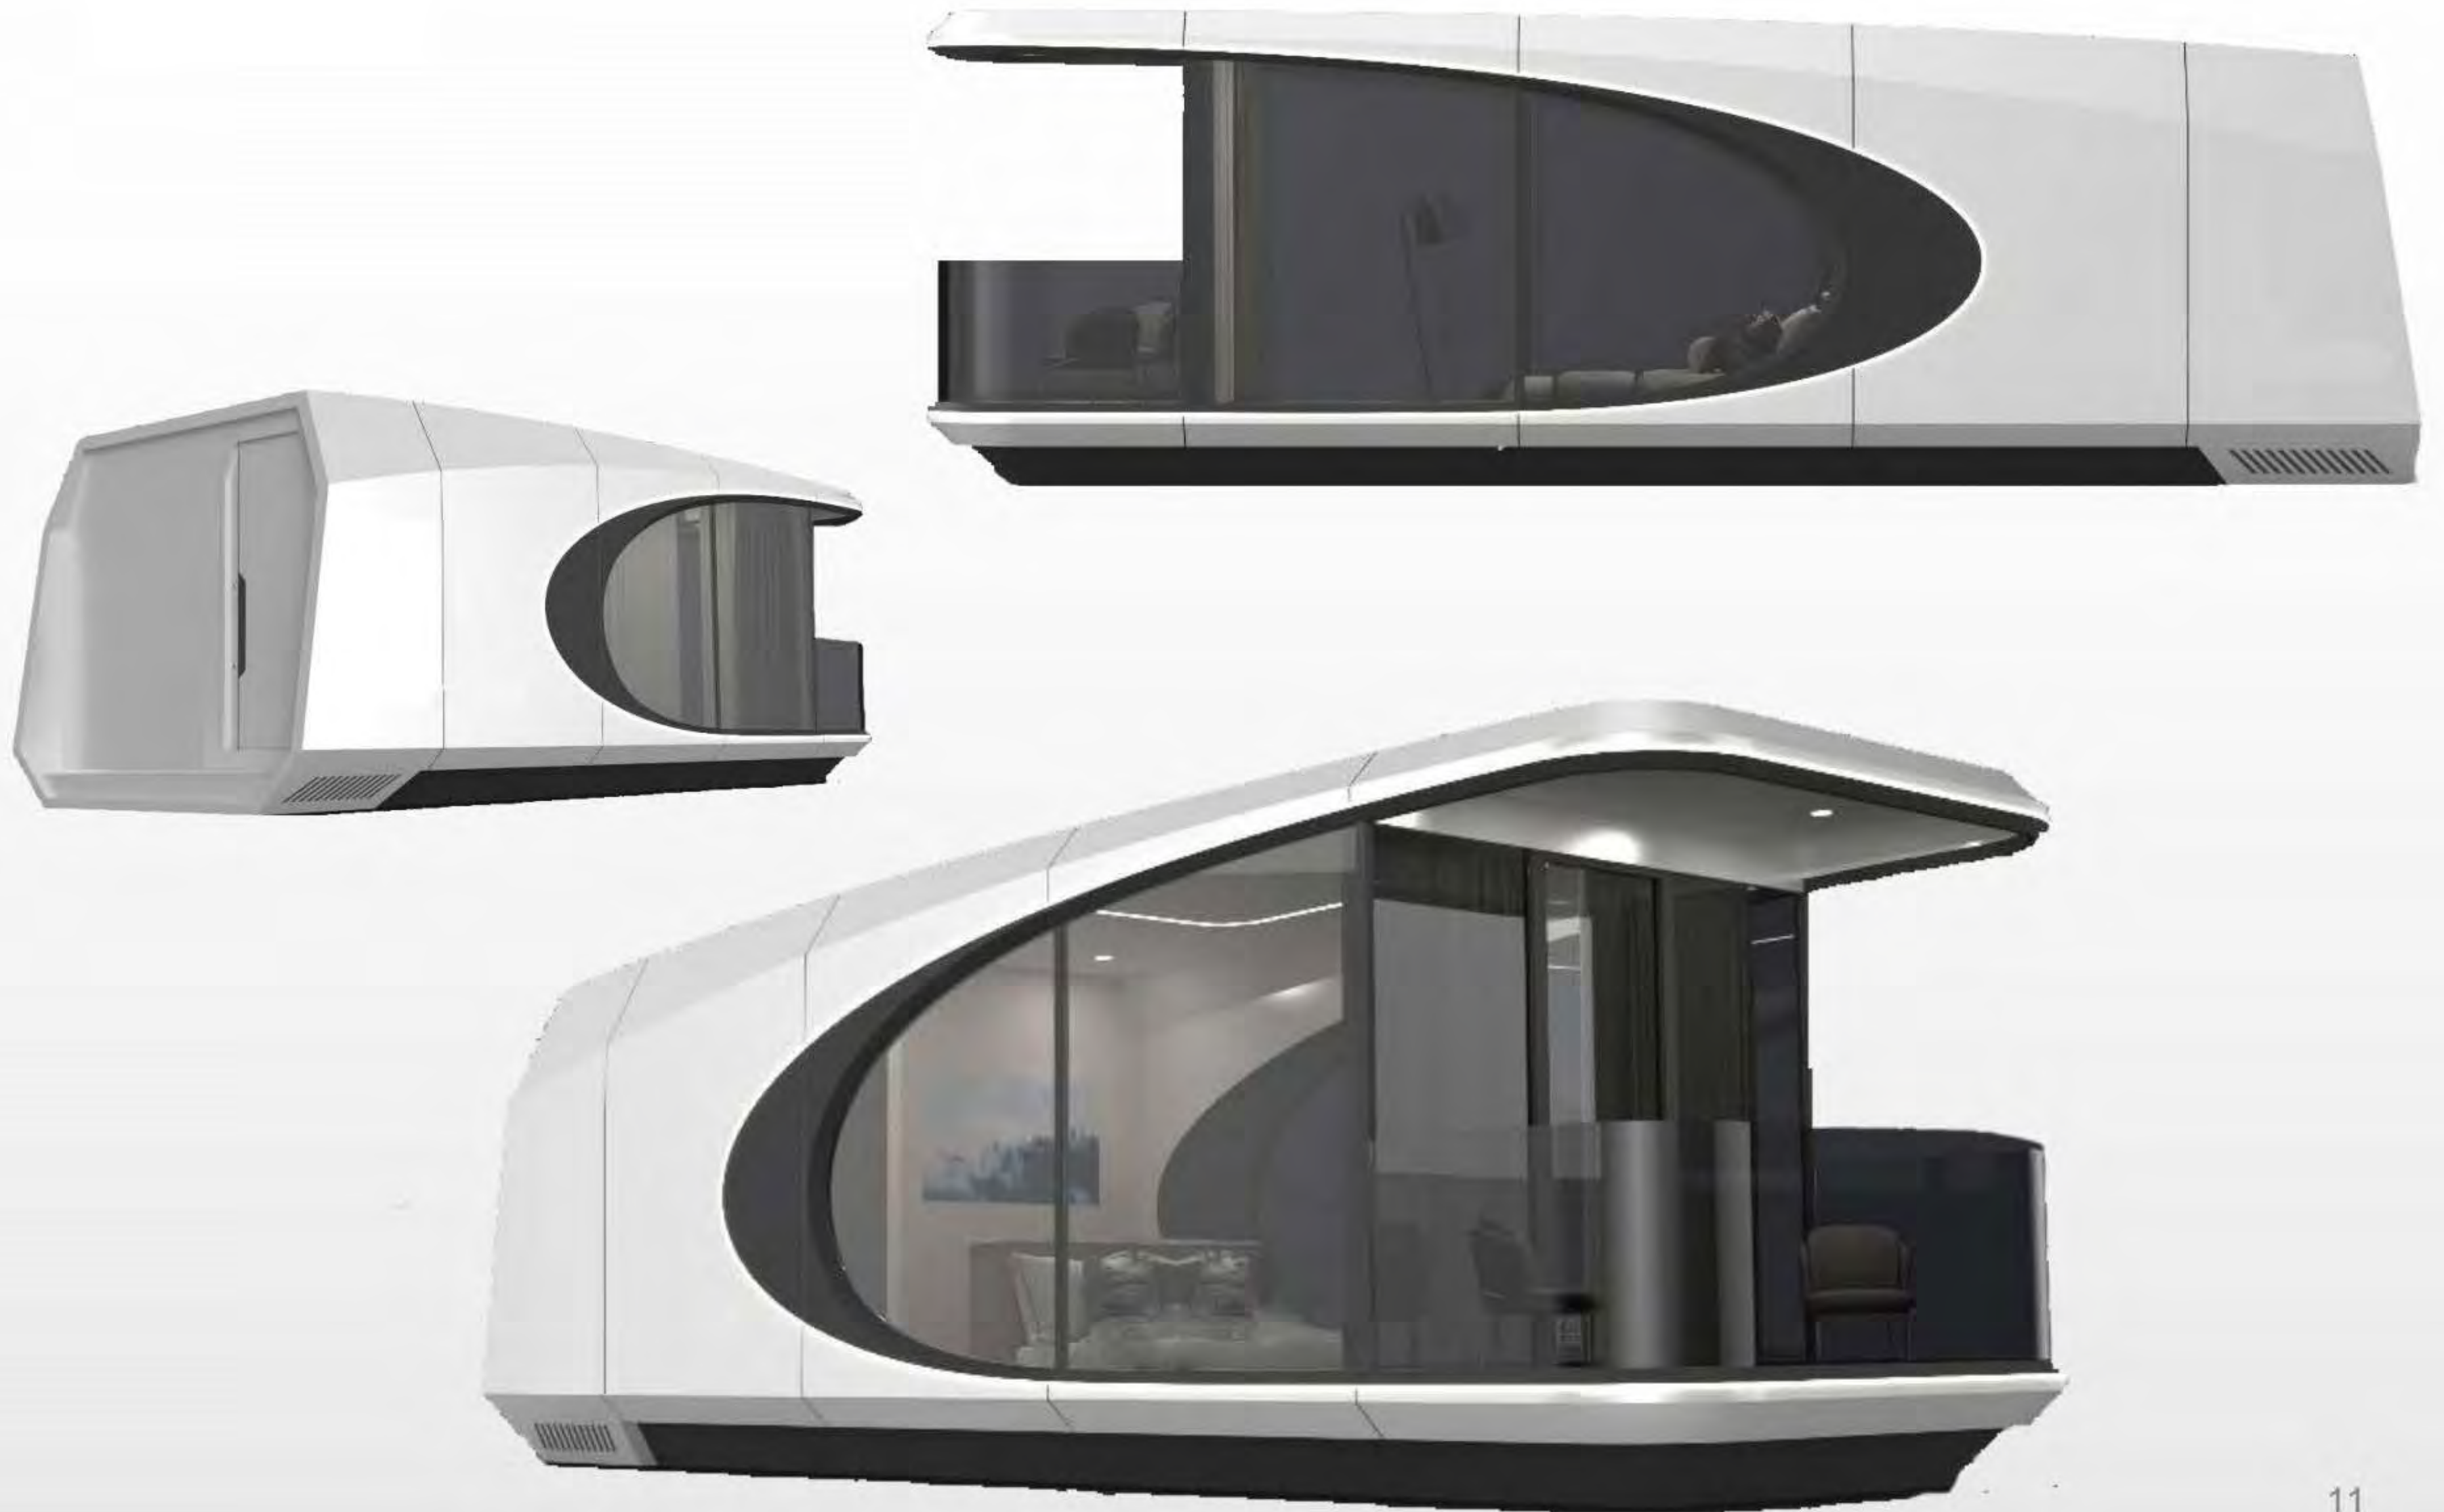

product detail