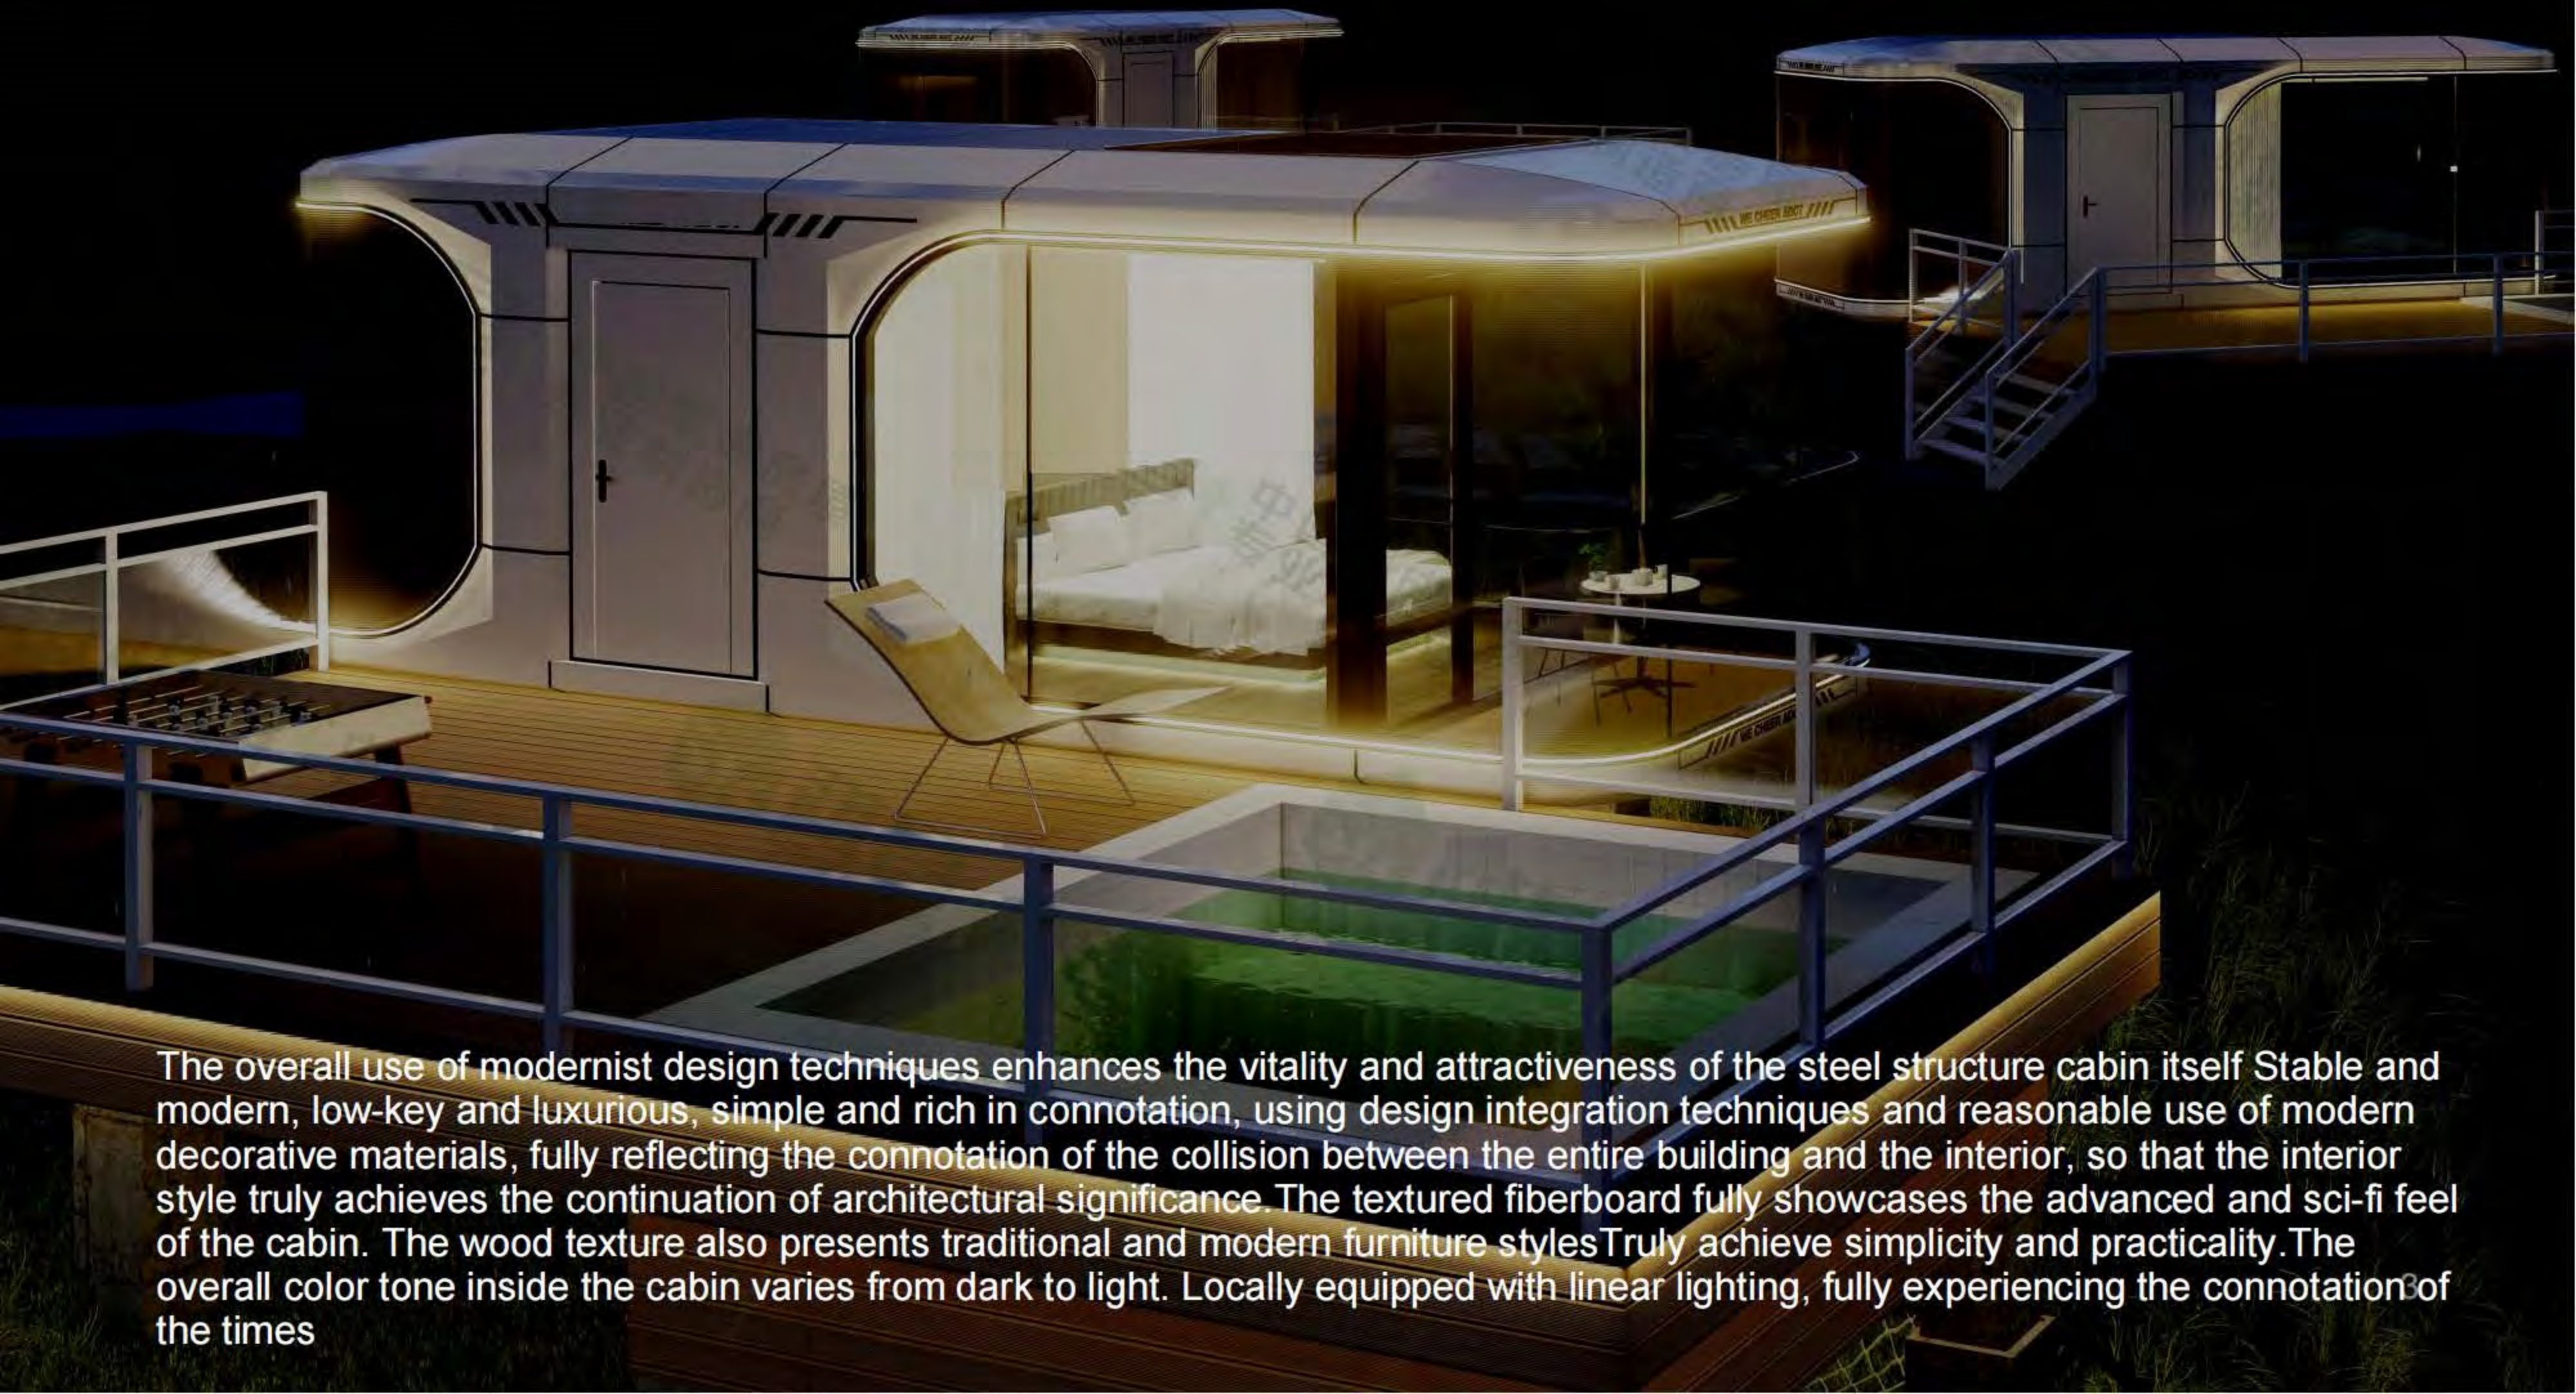

catalog

- capsule 3
- cabin 15
- Integrated Villa 20
- Internet celebrity container 25

capsule

The overall use of modernist design techniques enhances the vitality and attractiveness of the steel structure cabin itself. Stable and modern, low-key and luxurious, simple and rich in connotation, using design integration techniques and reasonable use of modern decorative materials, fully reflecting the connotation of the collision between the entire building and the interior, so that the interior style truly achieves the continuation of architectural significance. The textured fiberboard fully showcases the advanced and sci-fi feel of the cabin. The wood texture also presents traditional and modern furniture styles. Truly achieve simplicity and practicality. The overall color tone inside the cabin varies from dark to light. Locally equipped with linear lighting, fully experiencing the connotation of the times.

specification

- This product takes the spacecraft as the main element, and then uses the lines inspired by the whale's body to abstract the biomimetic design and integrate it into the spacecraft's exterior design, combining a smooth appearance and a sense of technology, with stability and agility.
- The predecessor design has tough lines, like a whale's head with tremendous tension, giving the appearance a grand visual experience and an overall sense of mystery.

product detail

Internal layout

product detail

Internal layout

Scene display

Scene display

cabin

With a simple and fashionable appearance and a rich interior design, it can bring the ultimate experience according to one's own preferences. Full of technology, mobile at any time, convenient and fast, personalized design to meet the different needs of people of all ages.

Adapting to fashion, allowing you to easily have a trendy new way of life.

Design Description

- The cabin resembles an iPhone.

The rounded corners have a smooth and agile appearance, making it easy to combine and move.