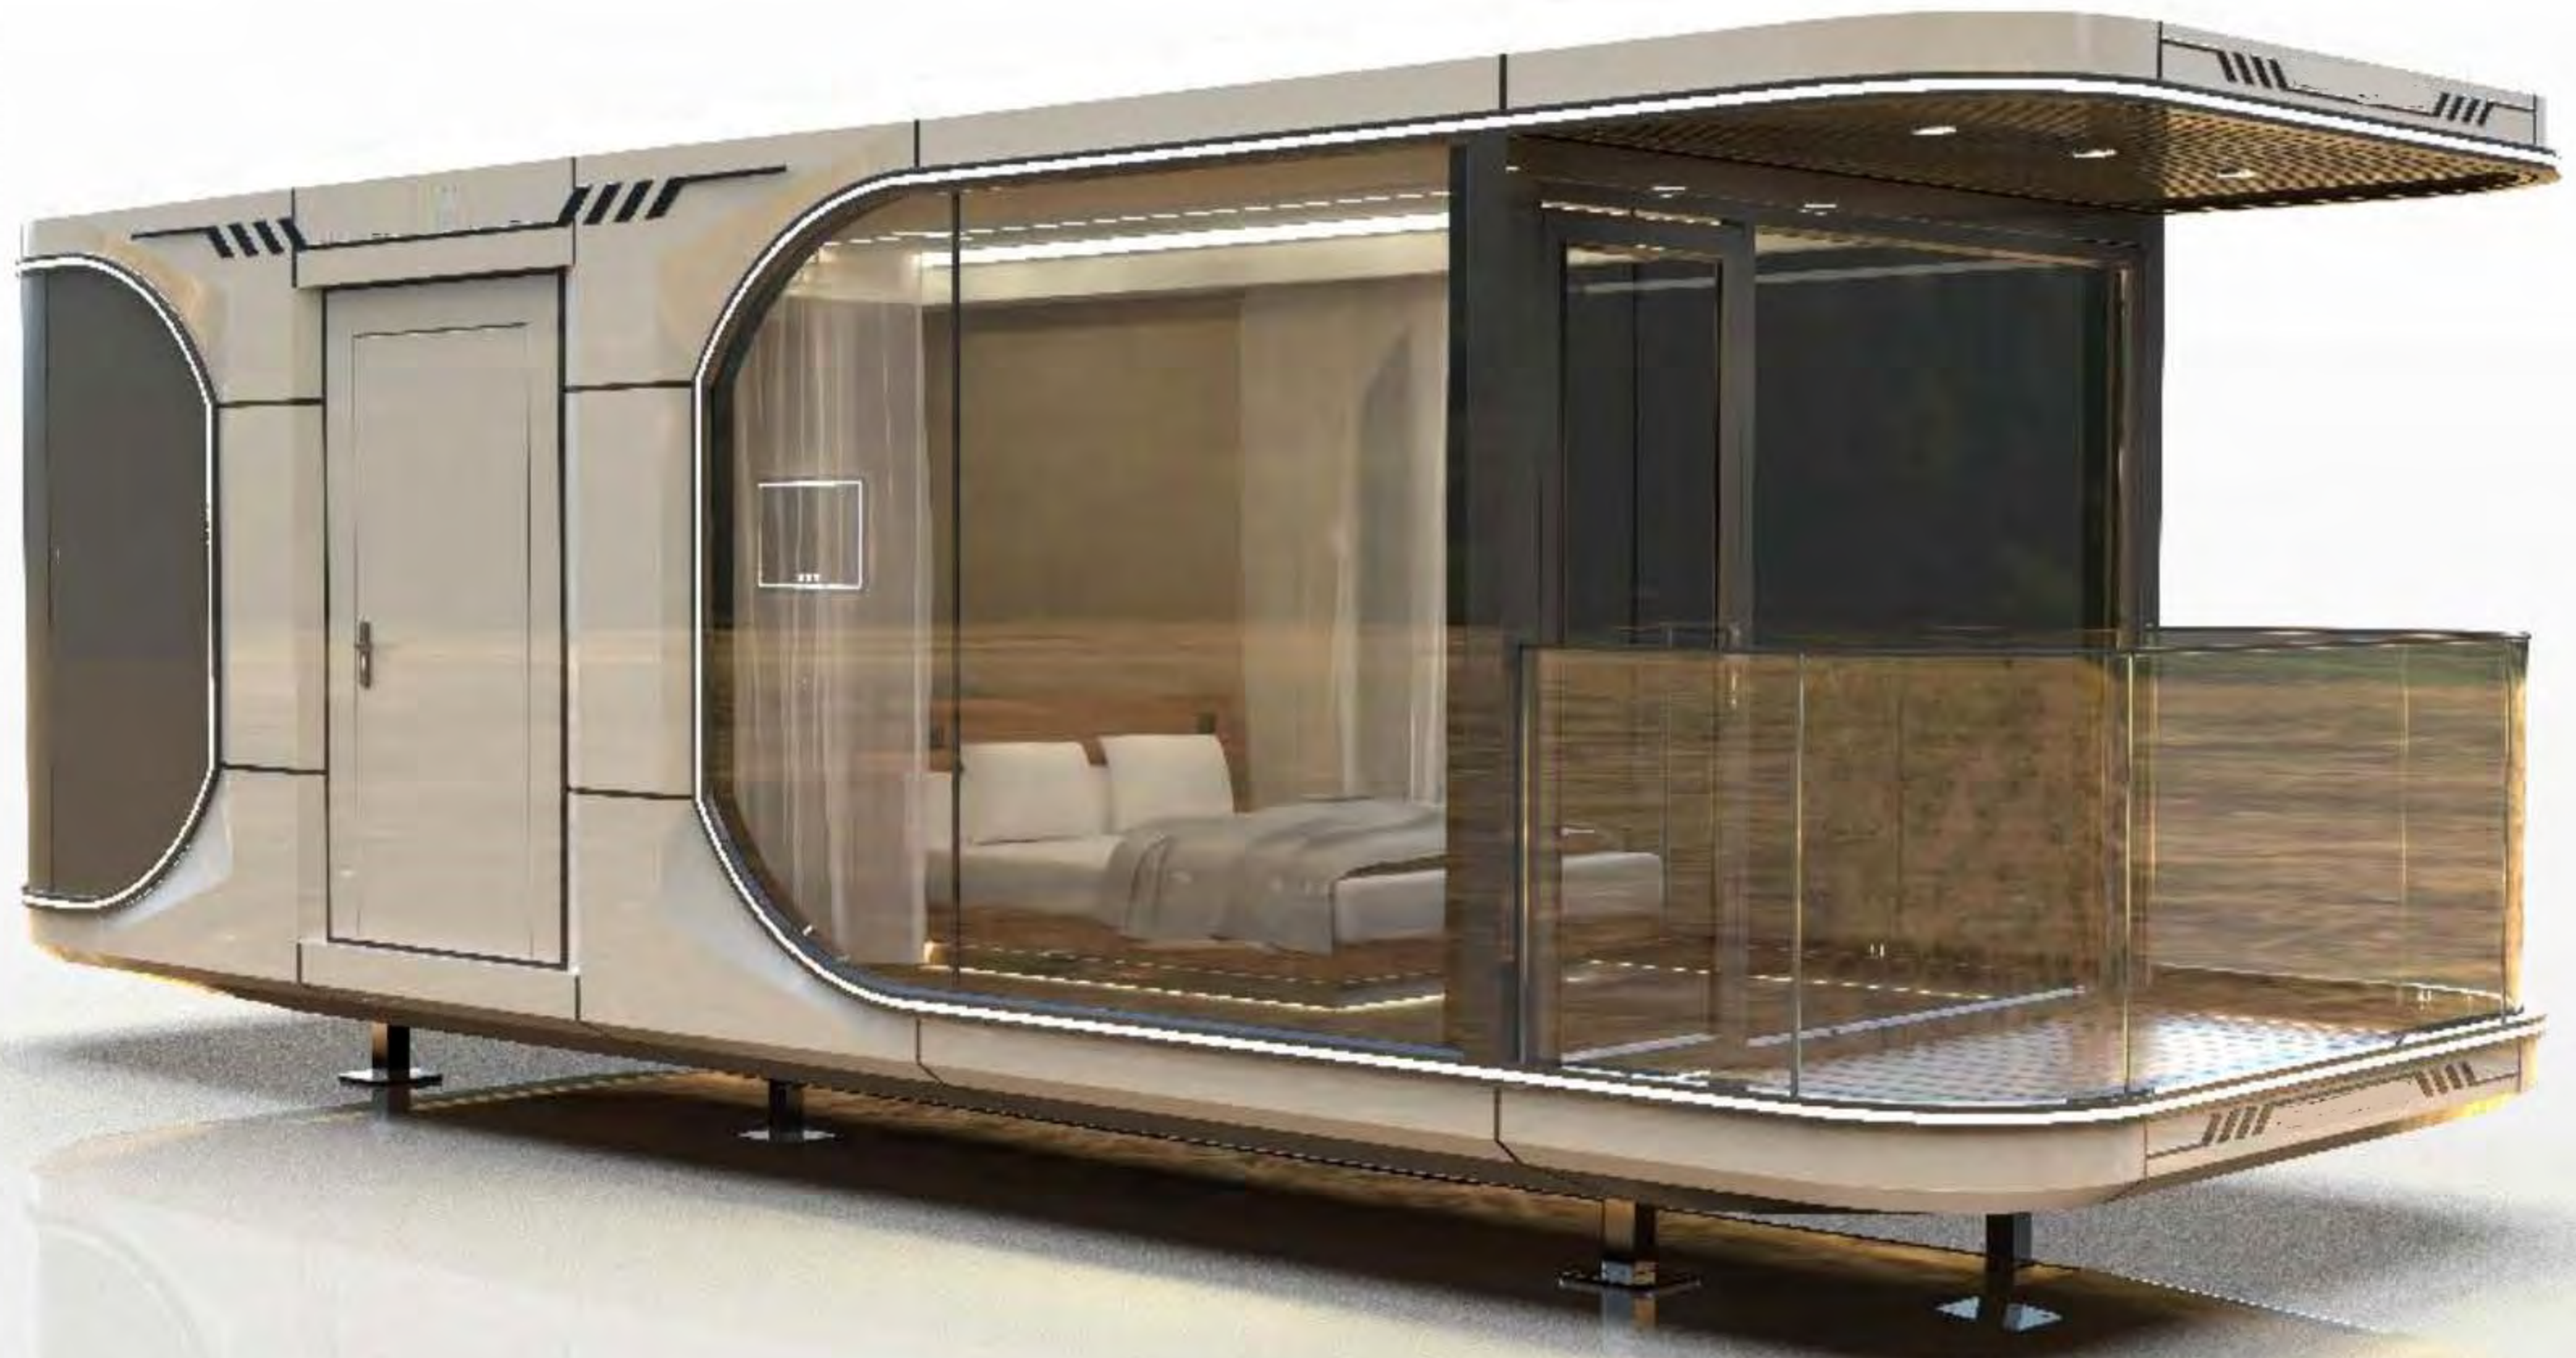

product detail

- External balcony
- Hidden access door
- Panoramic lobby
- Personalization