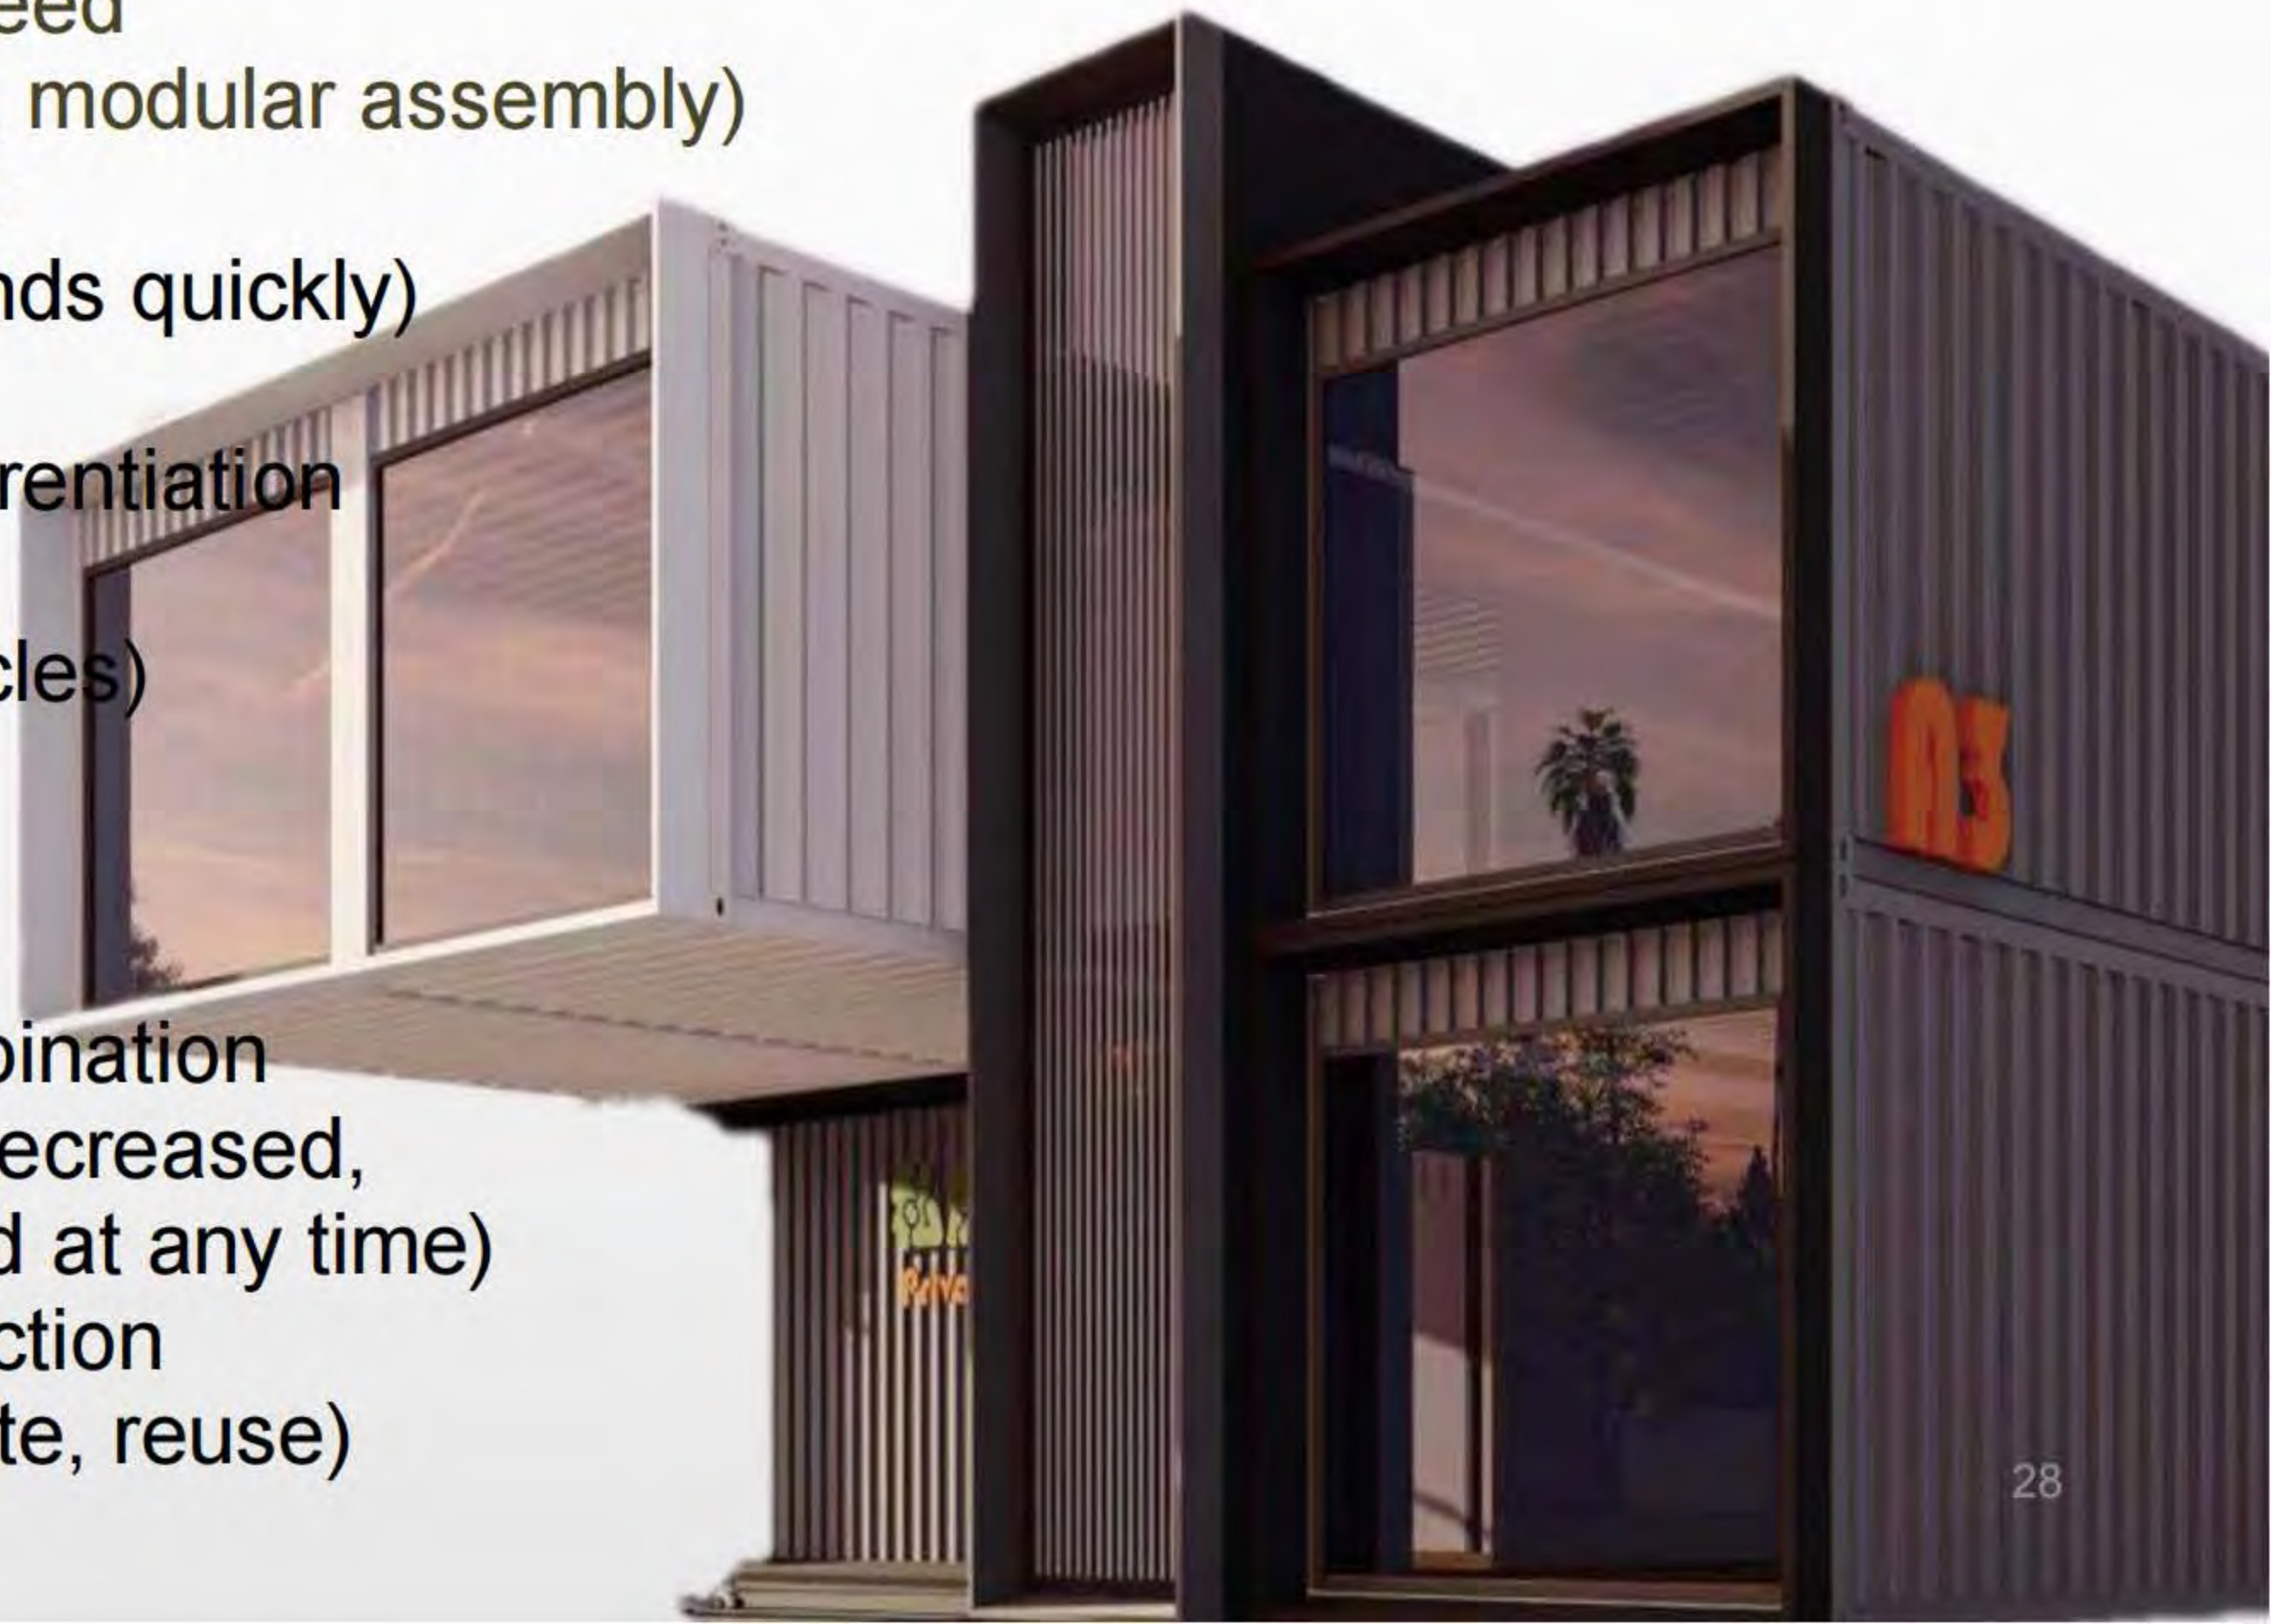

Design Description

Six advantages of internet celebrity containers:

1. Mobile temporary construction
  (Simple procedure approval)
2. Fast construction speed
  (Factory prefabrication, modular assembly)
3. Low investment cost
  (Customers recover funds quickly)
4. Personality and differentiation
  (Distinguishing from traditional business circles)
5. Flexible spatial combination
  (Can be increased or decreased, and can be restructured at any time)
6. Environmental protection
  (not suitable for concrete, reuse)