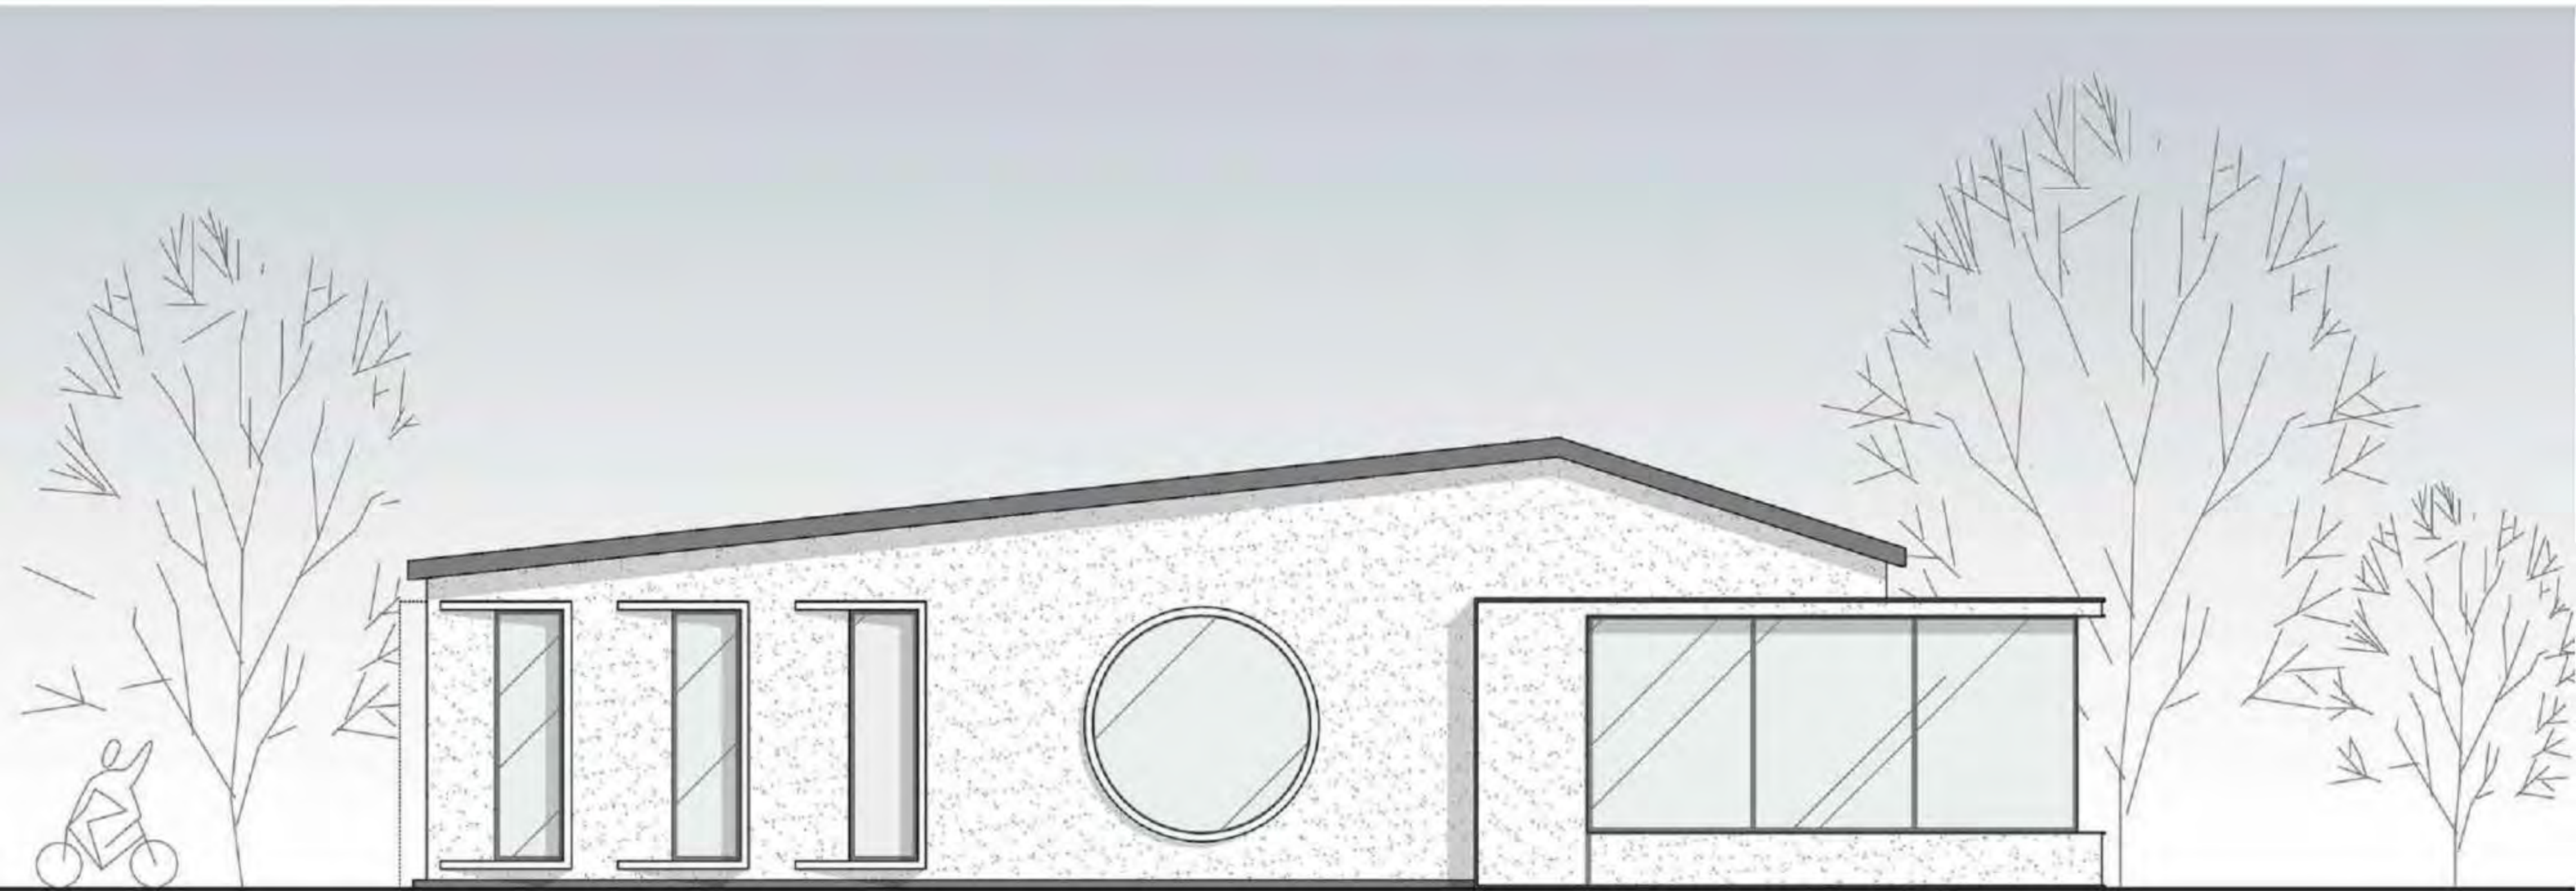

catalog

- capsule 3
- cabin 15
- Integrated Villa 20
- Internet celebrity container 25

capsule

The overall use of modernist design techniques enhances the vitality and attractiveness of the steel structure cabin itself. Stable and modern, low-key and luxurious, simple and rich in connotation, using design integration techniques and reasonable use of modern decorative materials, fully reflecting the connotation of the collision between the entire building and the interior, so that the interior style truly achieves the continuation of architectural significance. The textured fiberboard fully showcases the advanced and sci-fi feel of the cabin. The wood texture also presents traditional and modern furniture styles. Truly achieve simplicity and practicality. The overall color tone inside the cabin varies from dark to light. Locally equipped with linear lighting, fully experiencing the connotation of the times.

specification

- This product takes the spacecraft as the main element, and then uses the lines inspired by the whale's body to abstract the biomimetic design and integrate it into the spacecraft's exterior design, combining a smooth appearance and a sense of technology, with stability and agility.
- The predecessor design has tough lines, like a whale's head with tremendous tension, giving the appearance a grand visual experience and an overall sense of mystery.

Adapting to fashion, allowing you to easily have a trendy new way of life.

Design Description

- The cabin resembles an iPhone.

The rounded corners have a smooth and agile appearance, making it easy to combine and move.

Design Description

The appearance of the building draws inspiration from Huizhou architecture. By simplifying and preserving the artistic conception and rhythmic beauty of Huizhou architecture while integrating the concept of square and circle, it can increase the imaginative space for immersion and insight.