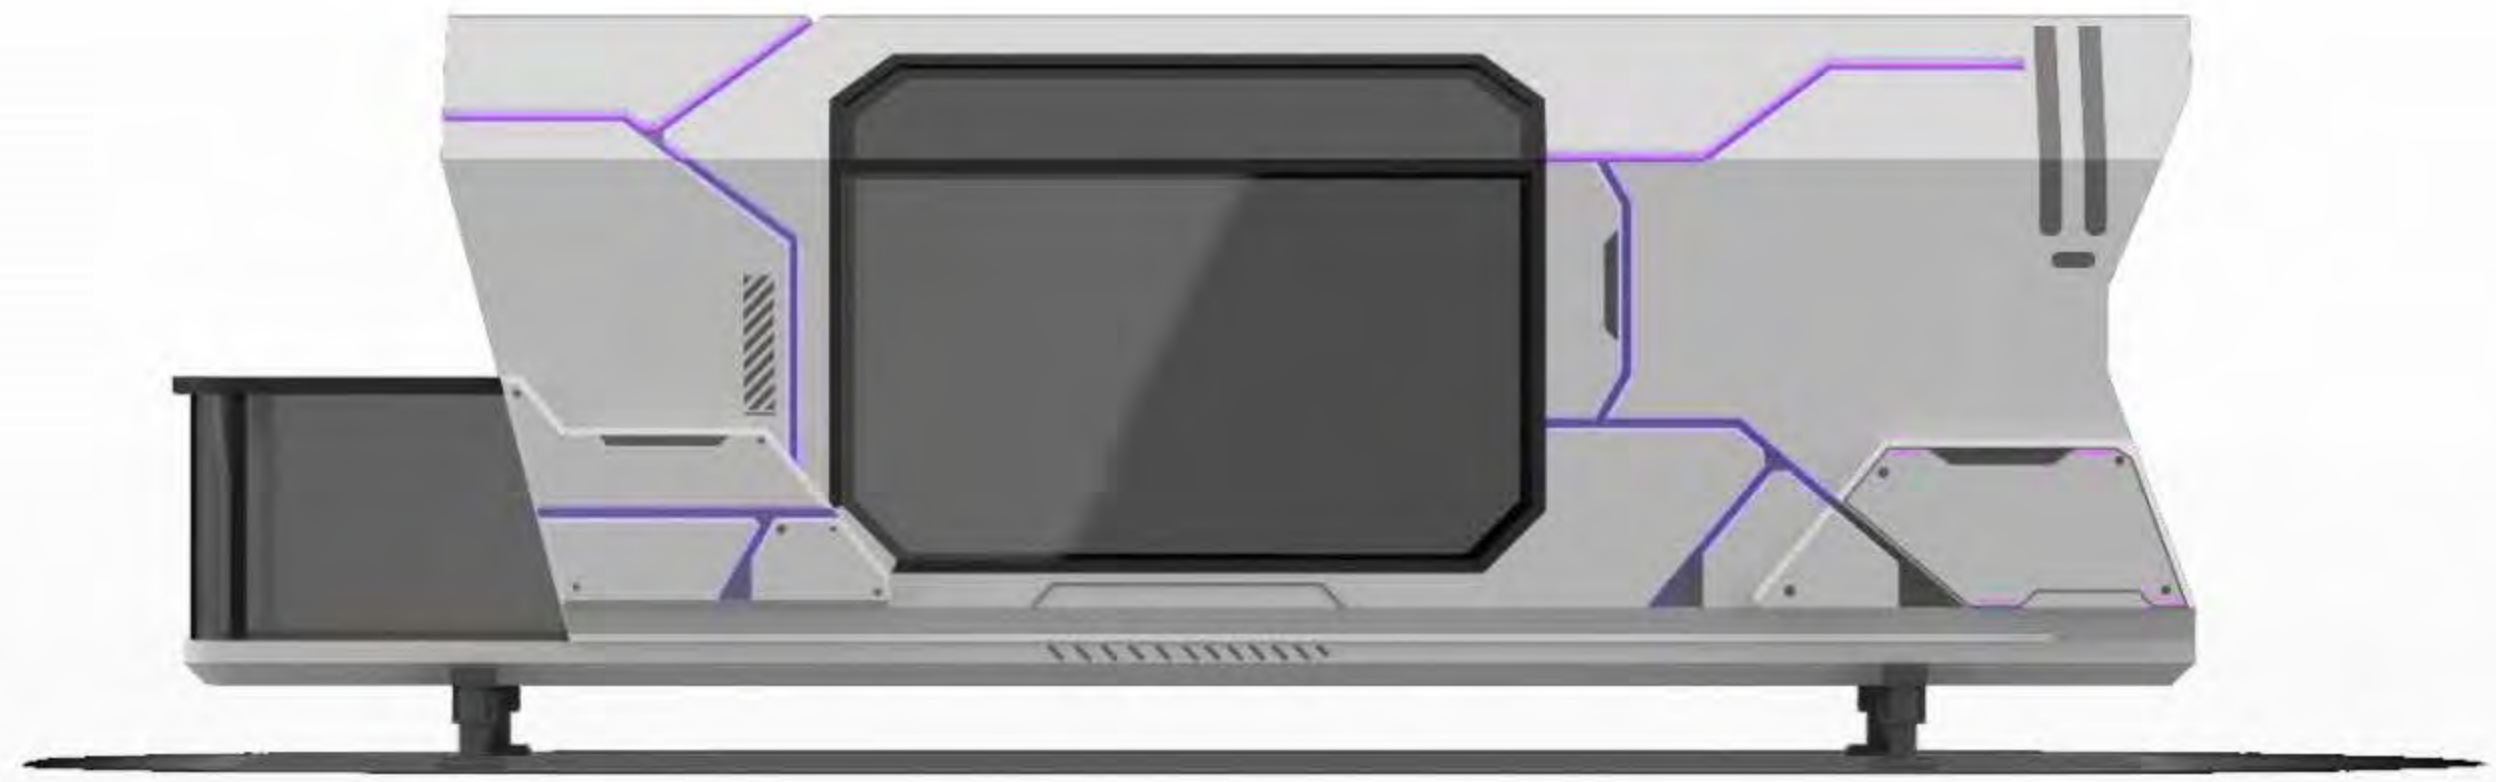

product detail